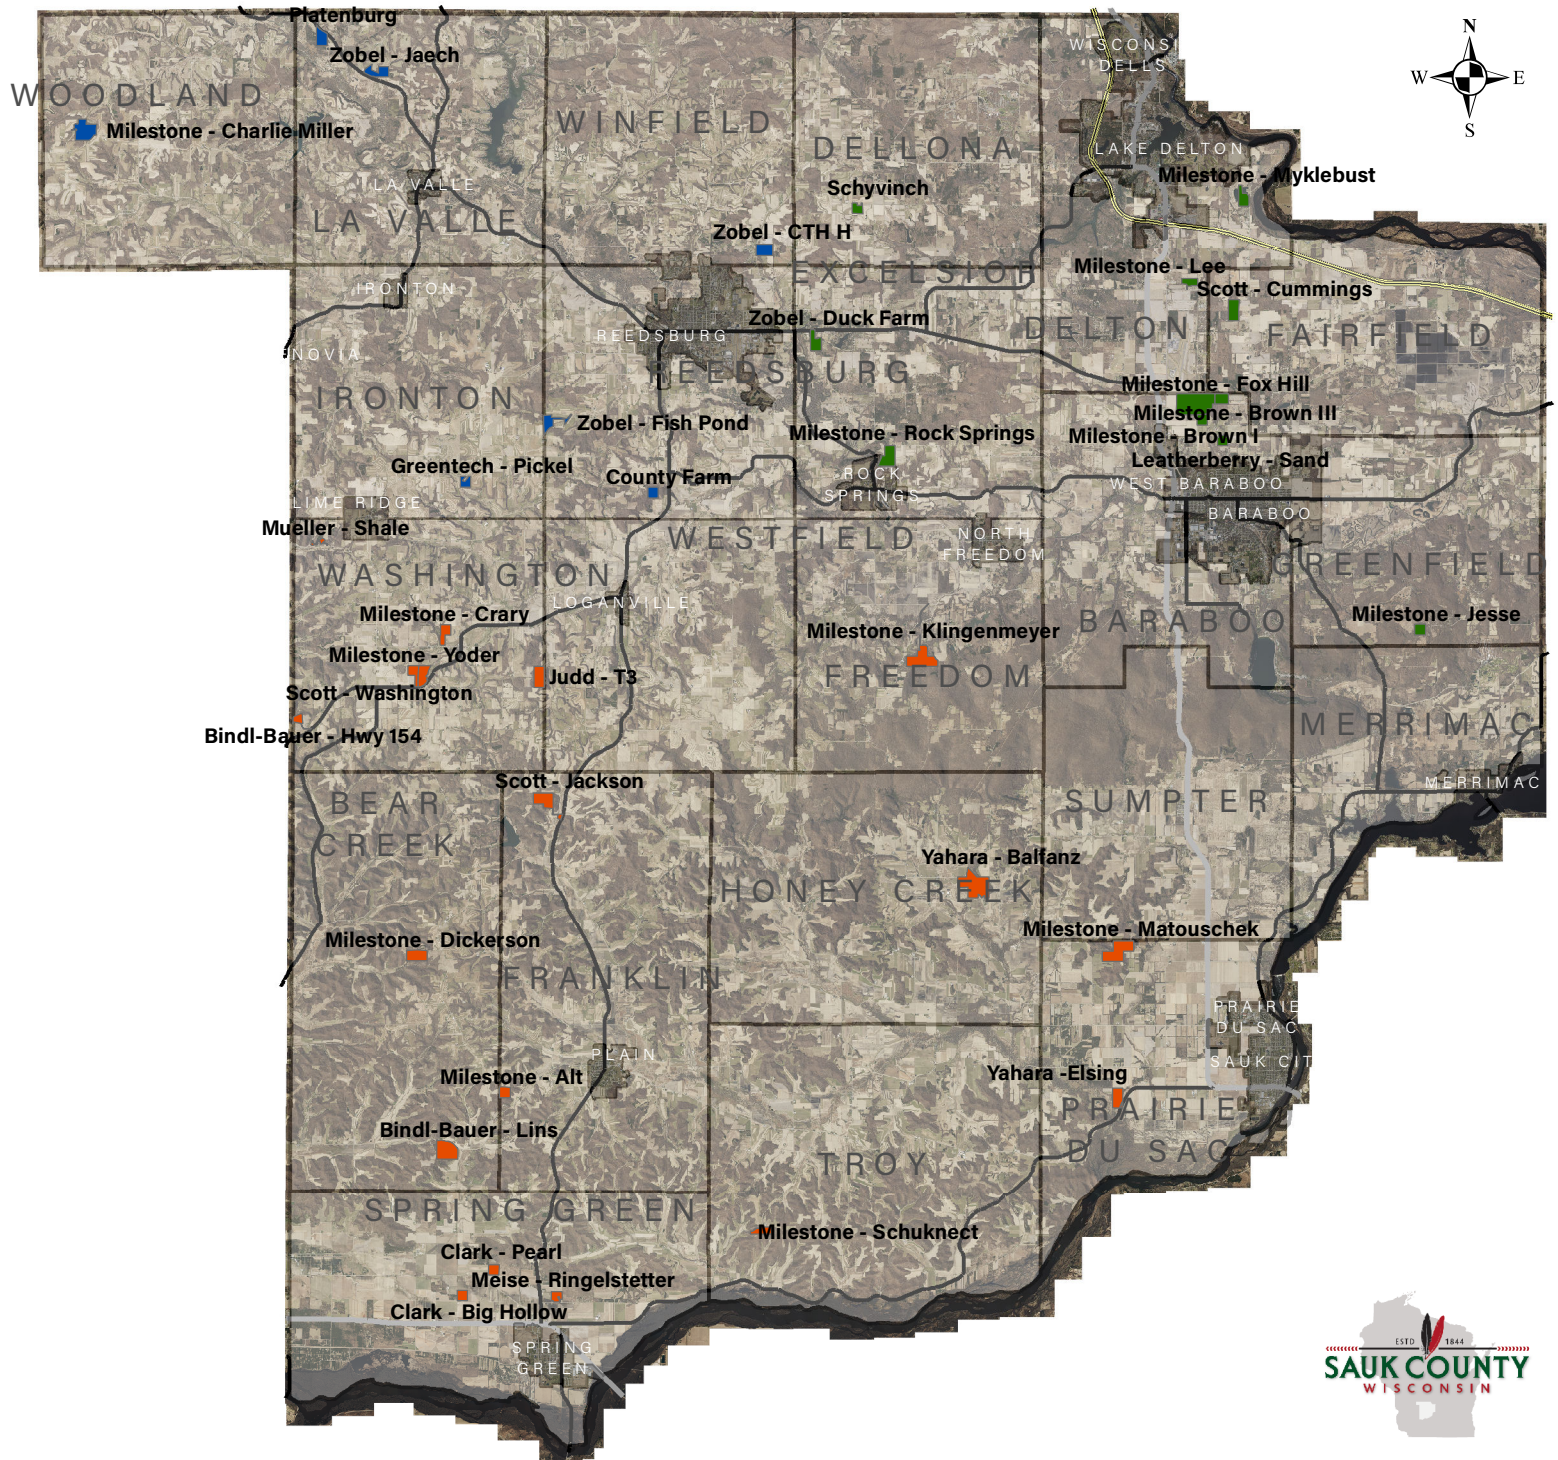

SAUK COUNTY: 2021 NONMETALLIC MINING SITES

Legend

NMM Sites

- County Farm
- Greentech - Pickel
- Milestone - Charlie Miller
- Platenburg
- Zobel - CTH H
- Zobel - Fish Pond
- Zobel - Jaech
- Bindl-Bauer - Hwy 154
- Bindl-Bauer - Lins
- Clark - Big Hollow
- Clark - Pearl
- Judd - T3
- Meise - Ringelstetter
- Milestone - Alt
- Milestone - Crary
- Milestone - Dickerson
- Milestone - Klingenmeyer
- Milestone - Matouschek
- Milestone - Schuknect
- Milestone - Yoder
- Mueller - Shale
- Scott - Jackson
- Scott - Washington
- Yahara - Balfanz
- Yahara - Elsing
- Leatherberry - Sand
- Milestone - Brown I
- Milestone - Brown III
- Milestone - Fox Hill
- Milestone - Jesse
- Milestone - Lee
- Milestone - Myklebust
- Milestone - Rock Springs
- Schyvinch
- Scott - Cummings
- Zobel - Duck Farm