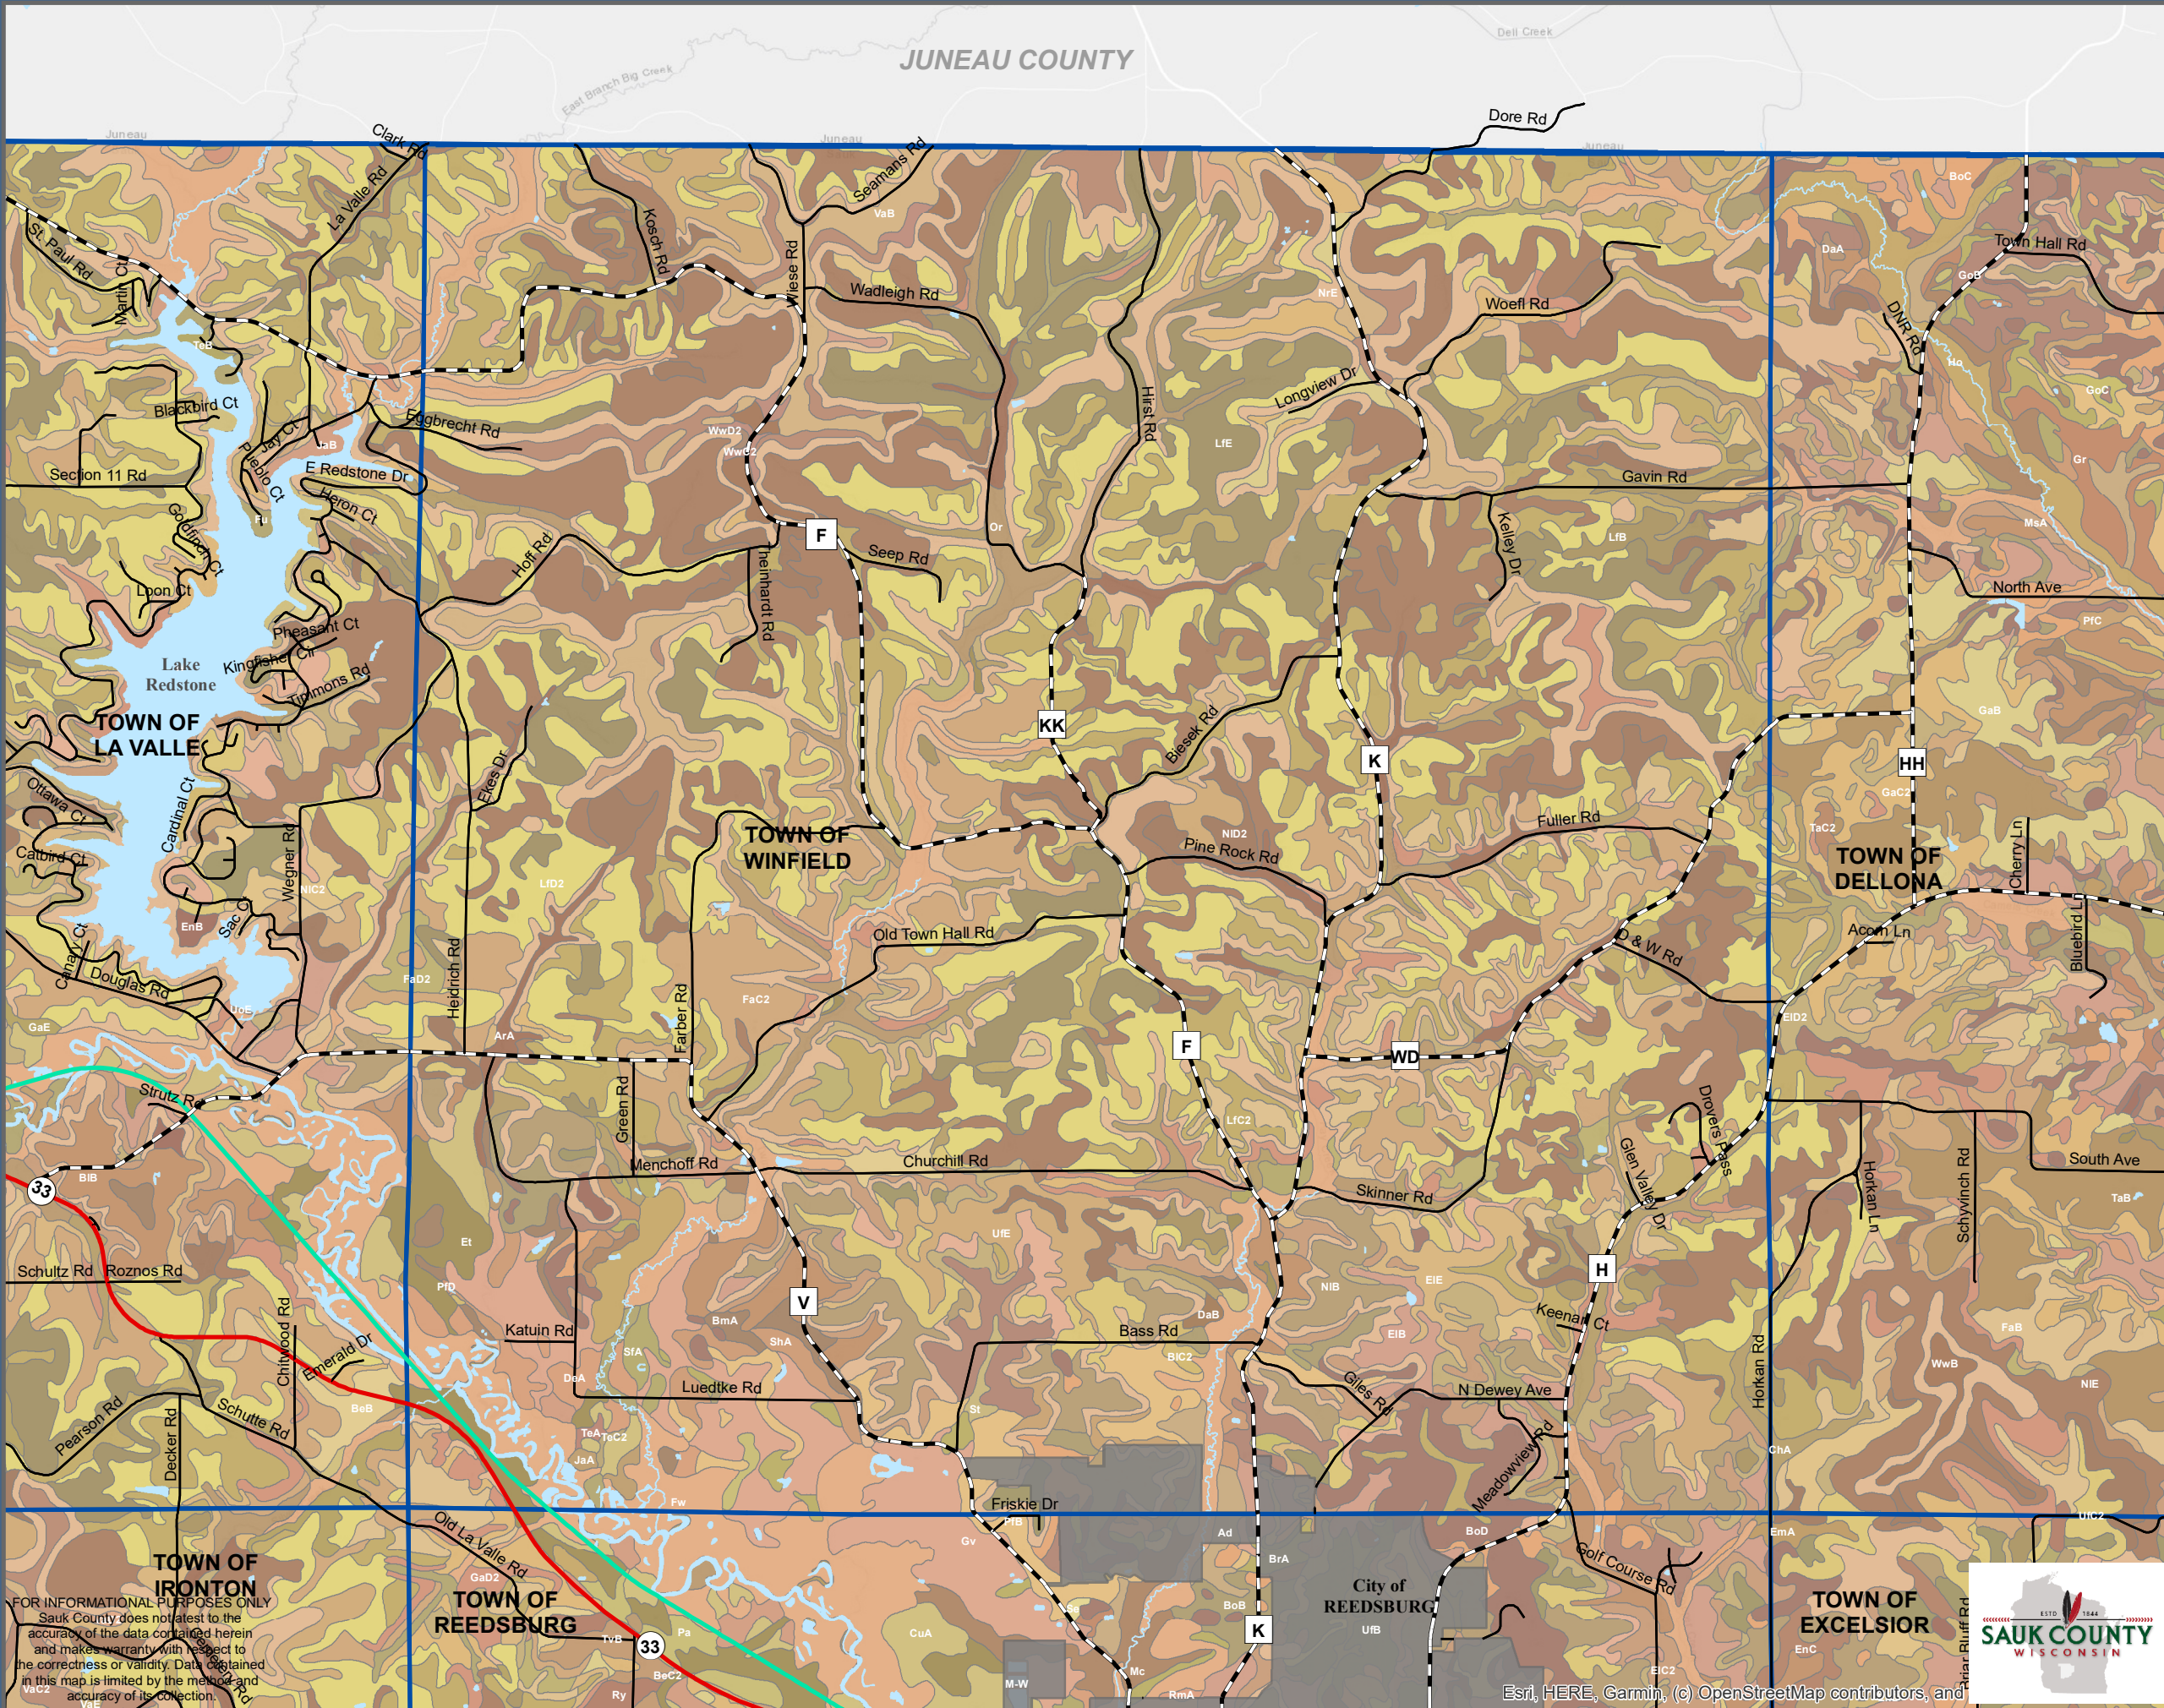

**Town of Winfield  
Comprehensive Plan  
Map 9-2**

**General Soils**

**Legend**

<b>Municipal Boundari...</b>	DAM	LfC2	ScC2
City	DaA	LfD2	ScD2
Town Boundary	DaB	LfE	Se
State Highway	DaC	M-W	SfA
County Highway	DkB	Mc	ShA
Town Roads	DkC	MdB	SnB
The "400" State Trail	EIB	MdC2	SpB
	EIC2	MdD2	SpC
	EID2	MdE	St
	EIE	MsA	TaA
	EmA	NIB	TaB
	EnA	NIC2	TaC2
	EnC	NID2	TeA
	EnD	NIE	TeB
	Et	NrE	TeC2
	FaB	Or	TeD2
	FaC2	Os	TvA
	FaD2	Pa	TvB
	Fu	PcA	TwB
	Fw	PcB	UfB
	FxB	Pd	UfC2
	FxC2	Pe	UfD2
	GaB	PfB	UfE
	GaC2	PfBT	UoE
	GaD2	PfC	VaB
	GaE	PfCT	VaC2
	GoB	PfD	VaD2
	GoC	PfDT	VaE
	GoD	RbB	W
	Gr	RhA	Wt
	Gv	RhB	WwB
	Ho	RmA	WwC2
	JaA	RnB	WwD2
	JaB	RnC2	WxB
	KIA	Rt	WxC2
	LDF	Ry	WxD2
	LfB	ScB	WxE

FOR INFORMATIONAL PURPOSES ONLY  
Sauk County does not attest to the accuracy of the data contained herein and makes warranty with respect to the correctness or validity. Data obtained in this map is limited by the method and accuracy of its collection.