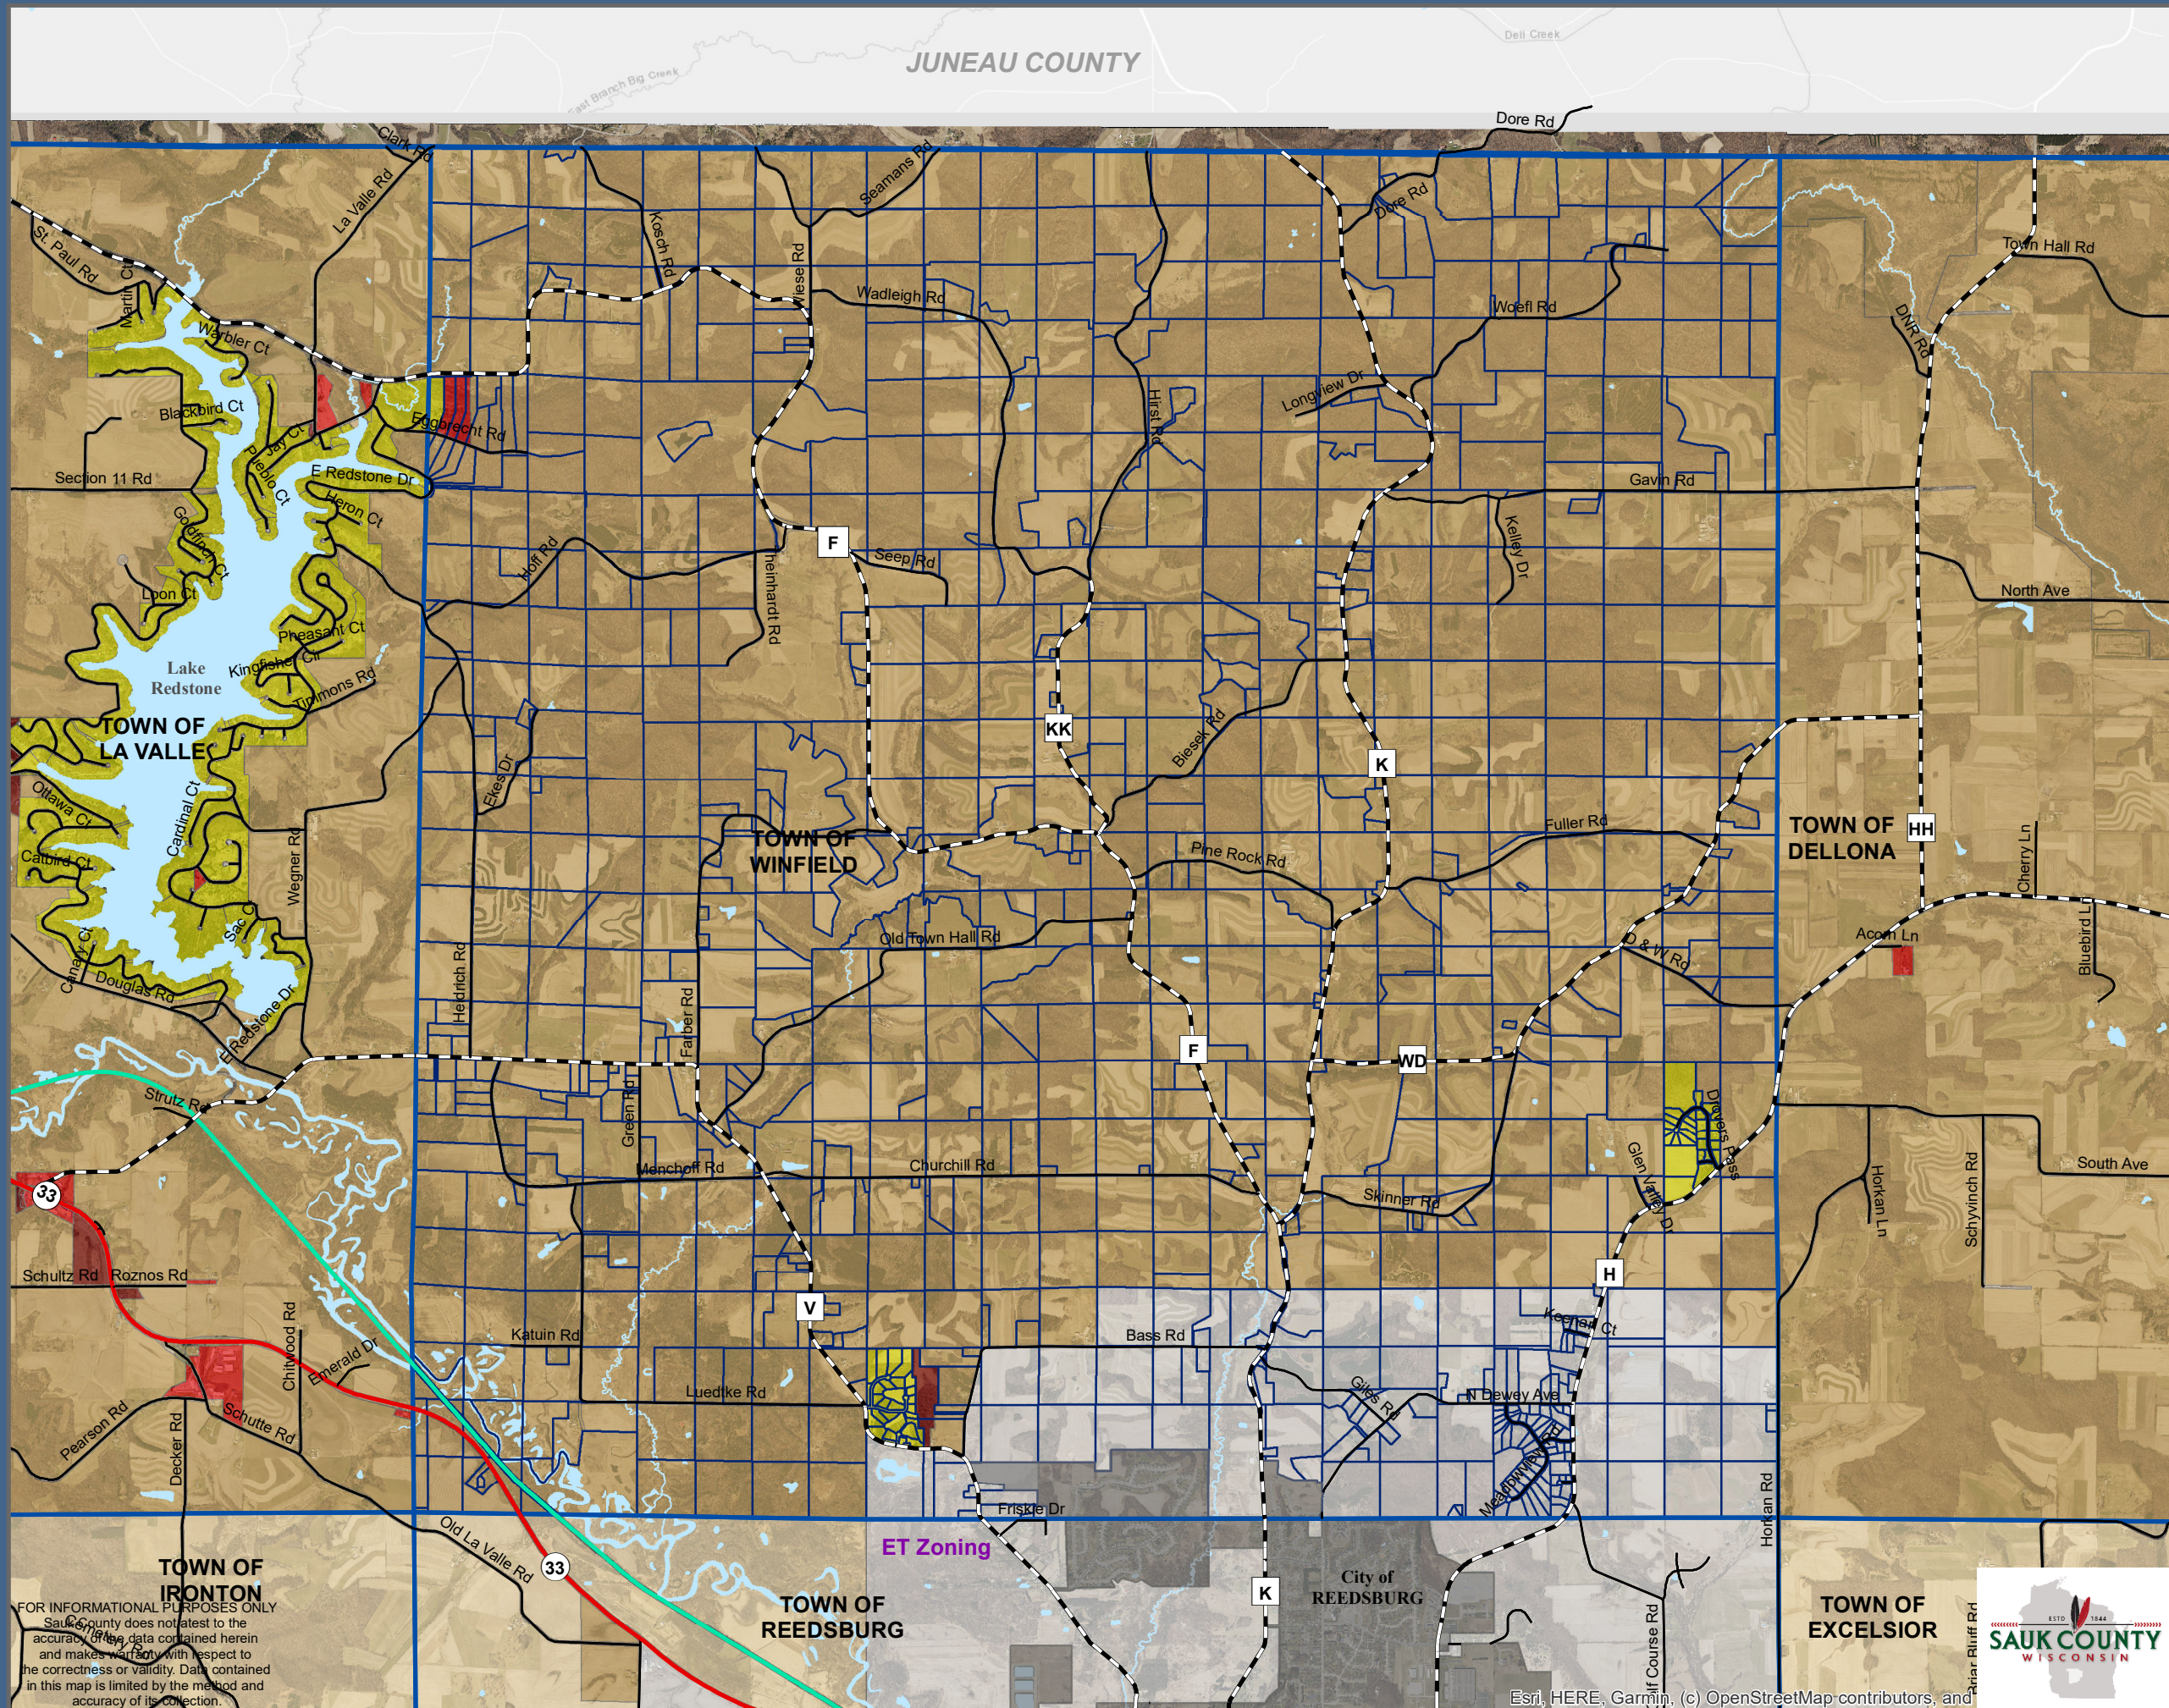

Zoning Districts

Legend

- Zoning Districts**
- Agriculture
 - Exclusive Agriculture
 - Resource Conservancy
 - Commercial
 - Industrial
 - Recreational Commercial
 - Single Family Residential
 - Multi-family Residential
 - Extra Territorial Zoning

Municipal Boundaries

- City
- Town Boundary
- Tax Parcels

Surface Water

- Stream or River
- Lake or Pond

Transportation

- State Highway
- County Highway
- Town Roads
- The "400" State Trail

TOWN OF IRONTON
FOR INFORMATIONAL PURPOSES ONLY
Sauk County does not attest to the accuracy of the data contained herein and makes no warranty with respect to the correctness or validity. Data contained in this map is limited by the method and accuracy of its collection.