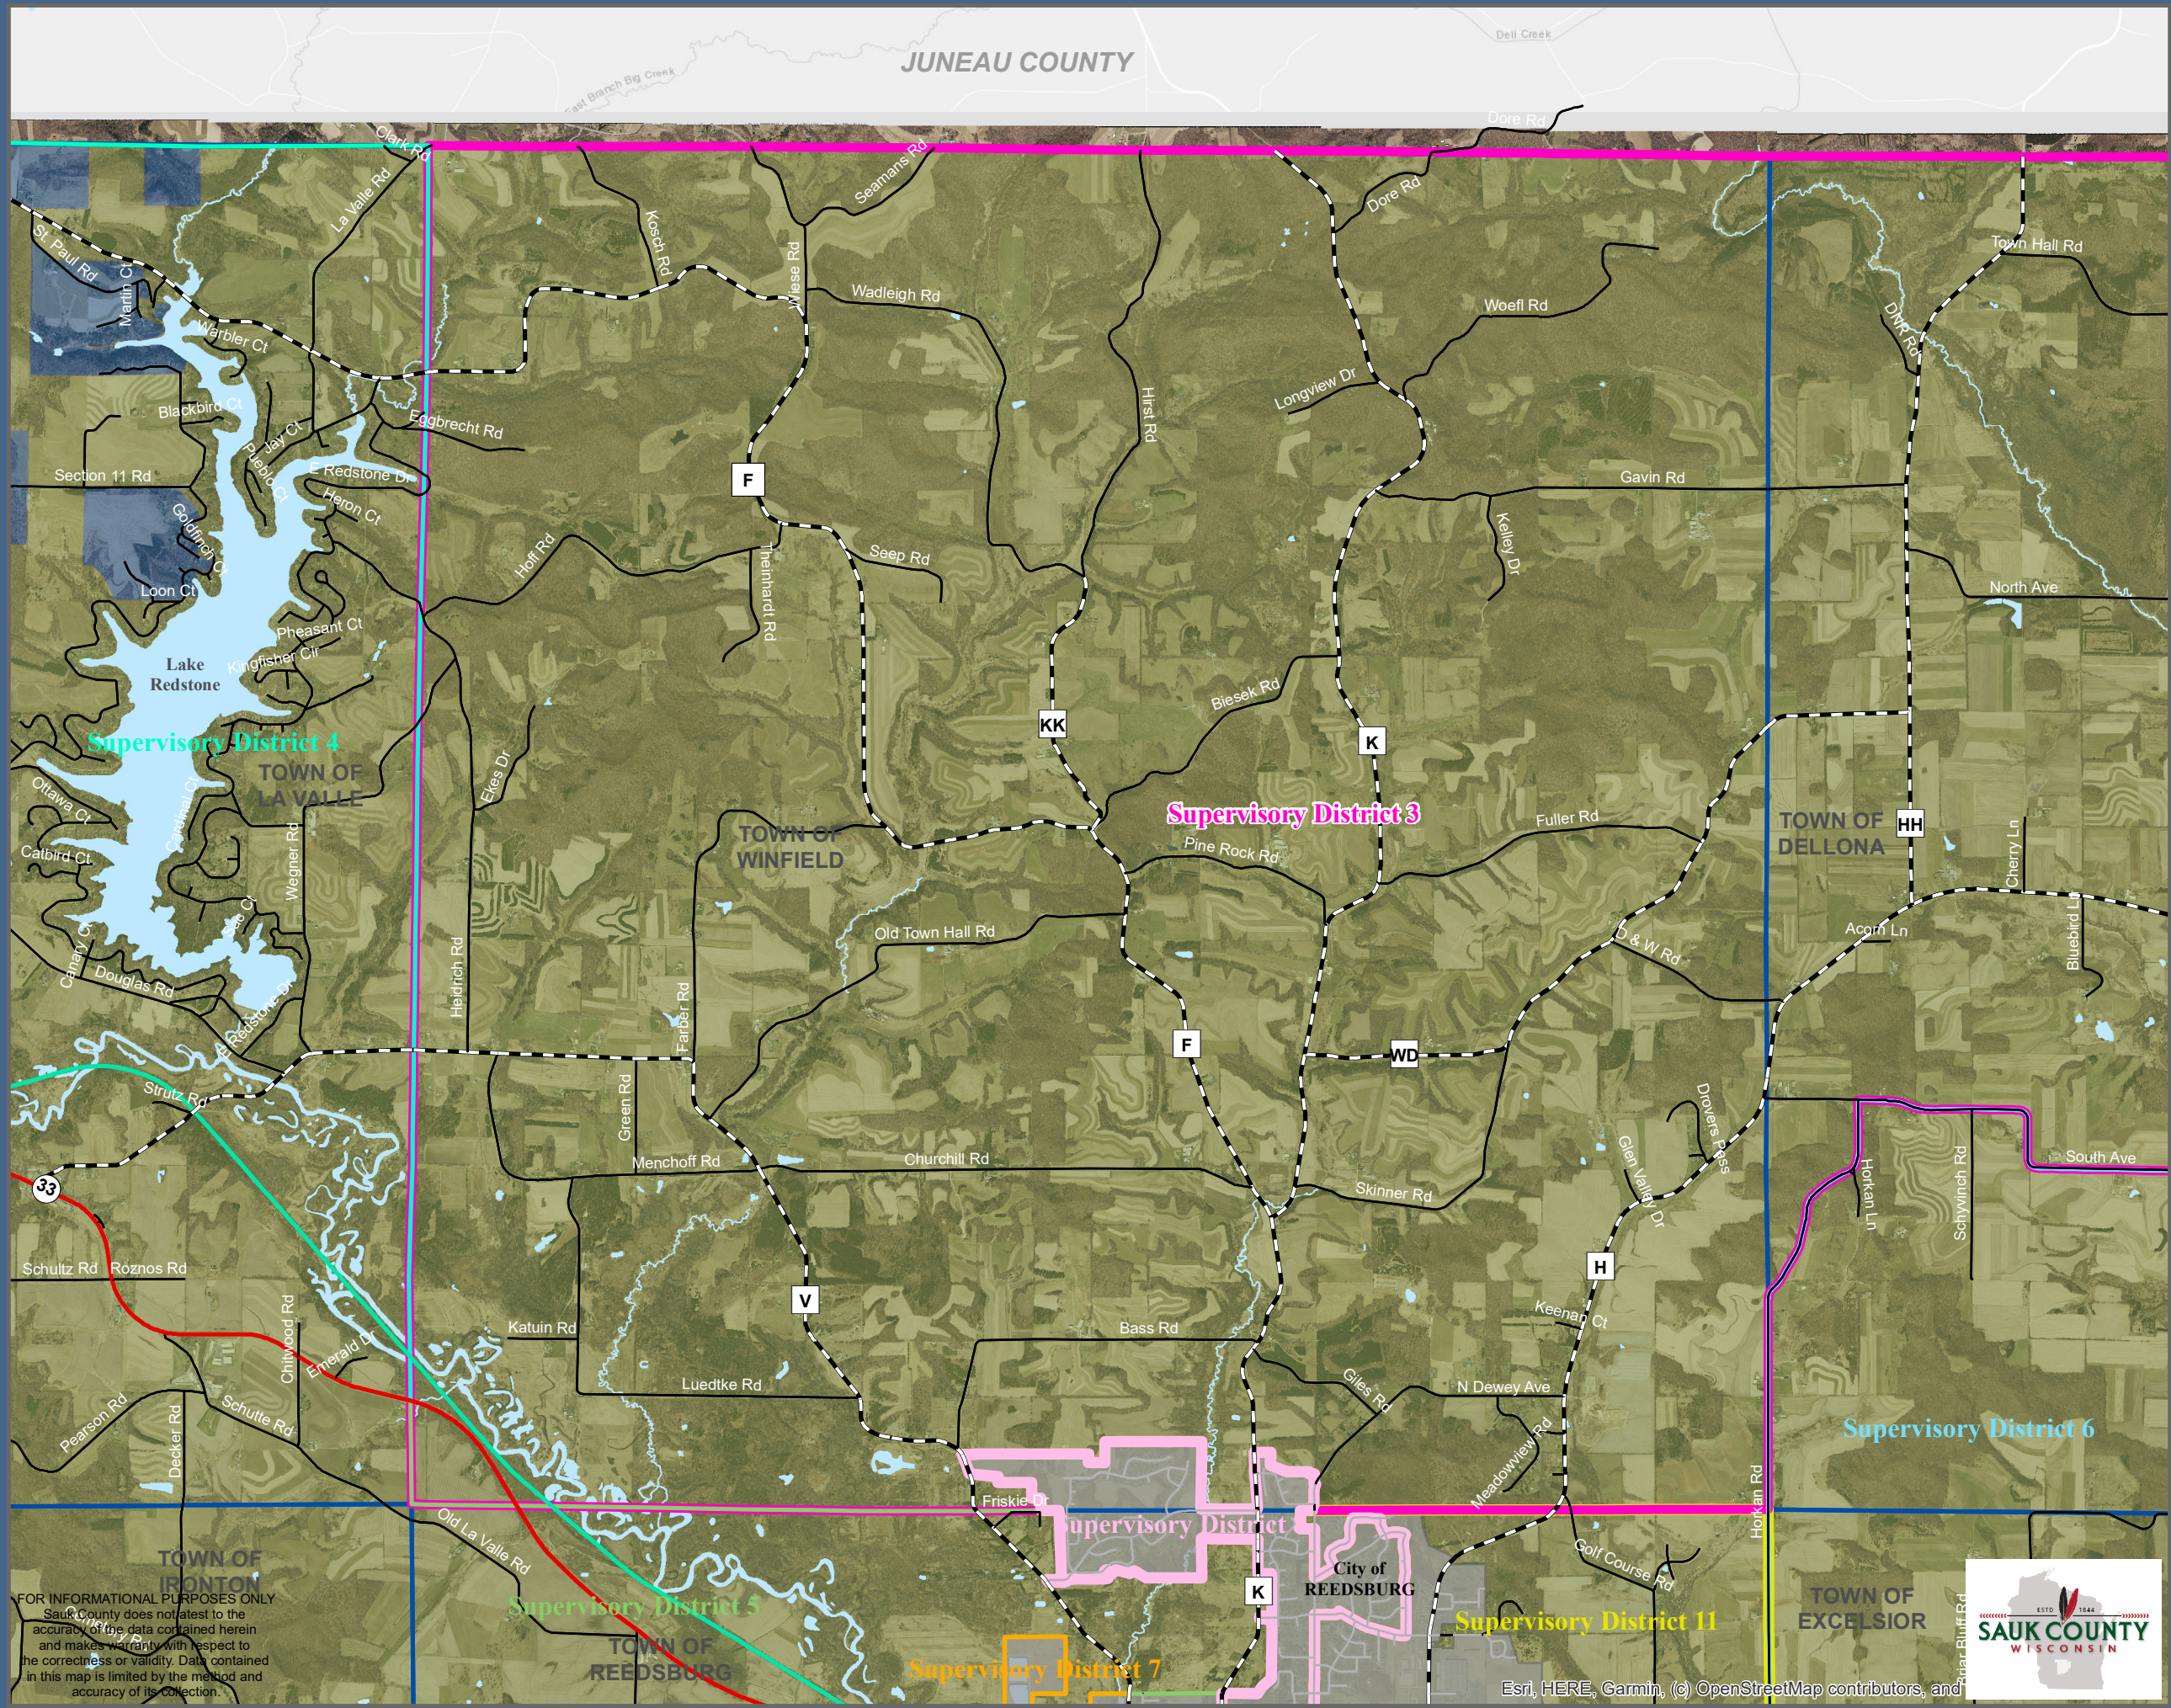

**Town of Winfield
Comprehensive Plan
Map 1-2**

**Jurisdictional
Boundaries**

Legend

County Supervisory Districts

- 3
- 4
- 5
- 6
- 7
- 8
- 11

School Districts

- Reedsburg
- Wonewoc- Union Center

Municipal Boundaries

- Village
- City
- Town Boundary

Transportation

- State Highway
- County Highway
- Town Roads
- Municipal Streets
- The "400" State Trail

FOR INFORMATIONAL PURPOSES ONLY
Sauk County does not attest to the accuracy of the data contained herein and makes no warranty with respect to the correctness or validity. Data contained in this map is limited by the method and accuracy of its collection.