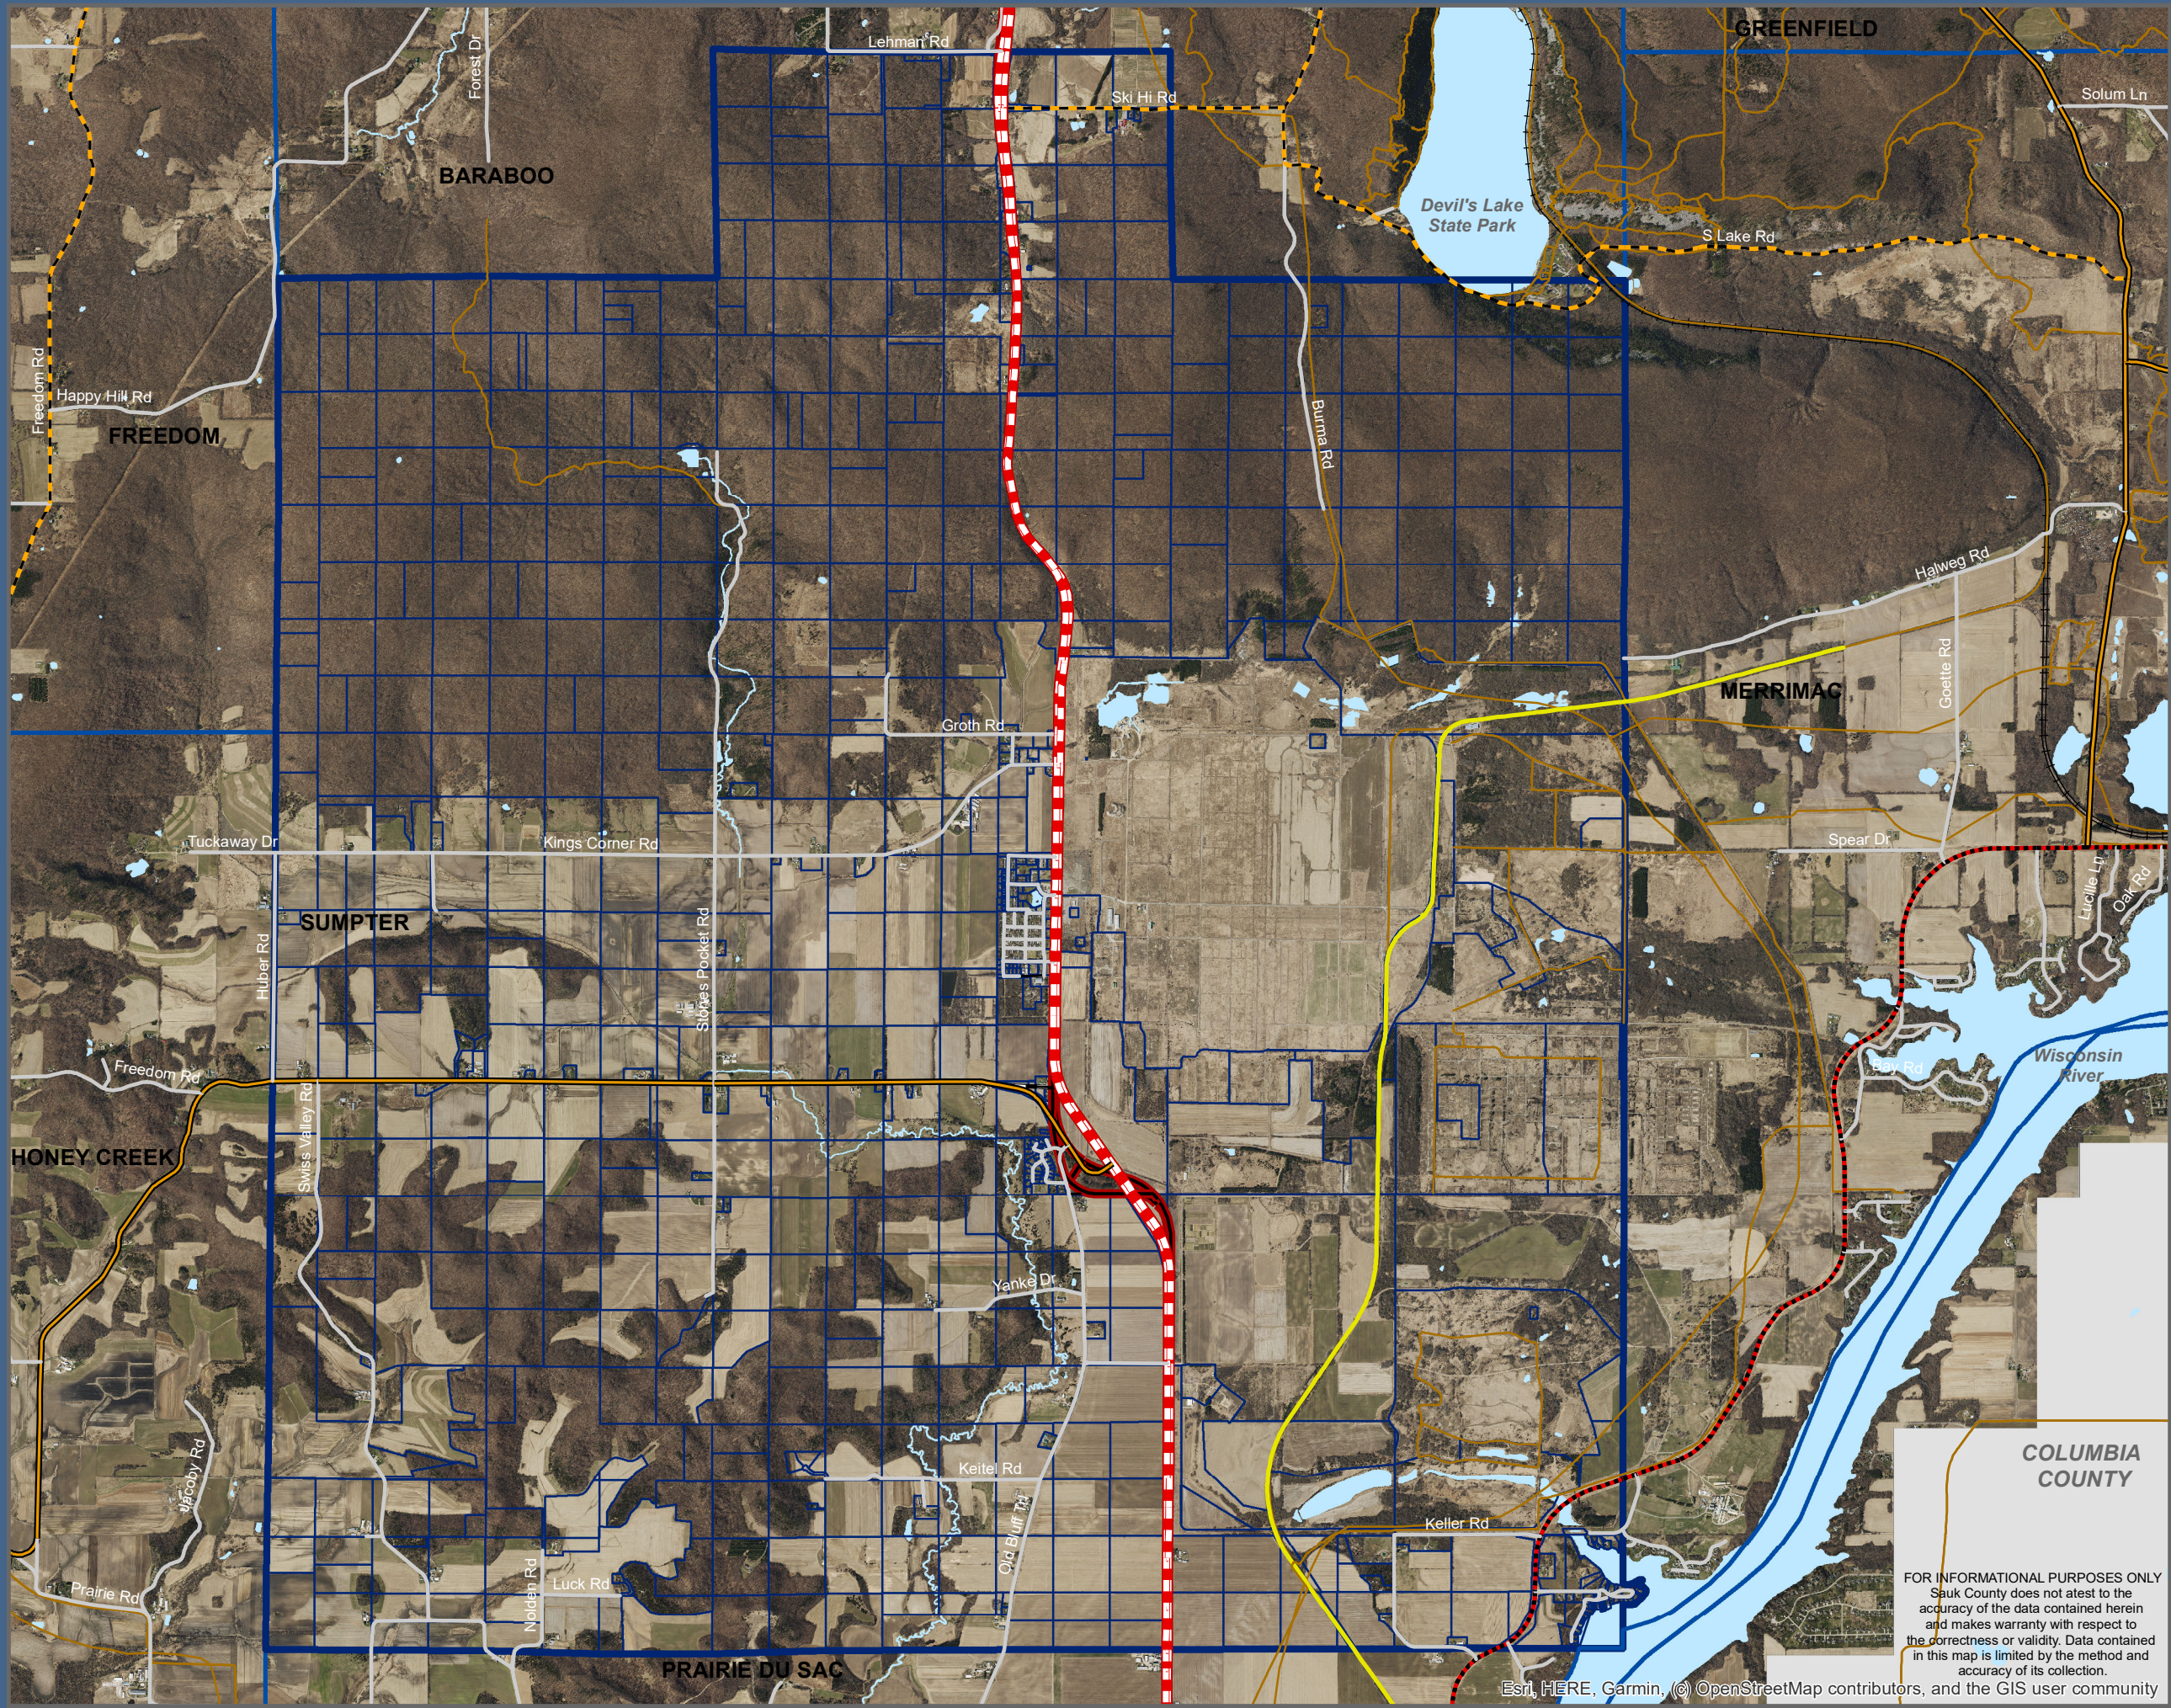

Town of Sumpter Comprehensive Plan Map 8

Transportation

Legend

- Transportation**
-  Principal Arterials
 -  Minor Arterials
 -  Major Collectors
 -  Minor Collectors
 -  Local Roads
 -  Railroads
 -  Public Trails
 -  The Great Sauk State Trail
- Municipal Boundaries**
-  Town Boundary
 -  Town of Sumpter
- Surface Water**
-  Stream or River
 -  Lake or Pond

FOR INFORMATIONAL PURPOSES ONLY
 Sauk County does not attest to the accuracy of the data contained herein and makes warranty with respect to the correctness or validity. Data contained in this map is limited by the method and accuracy of its collection.