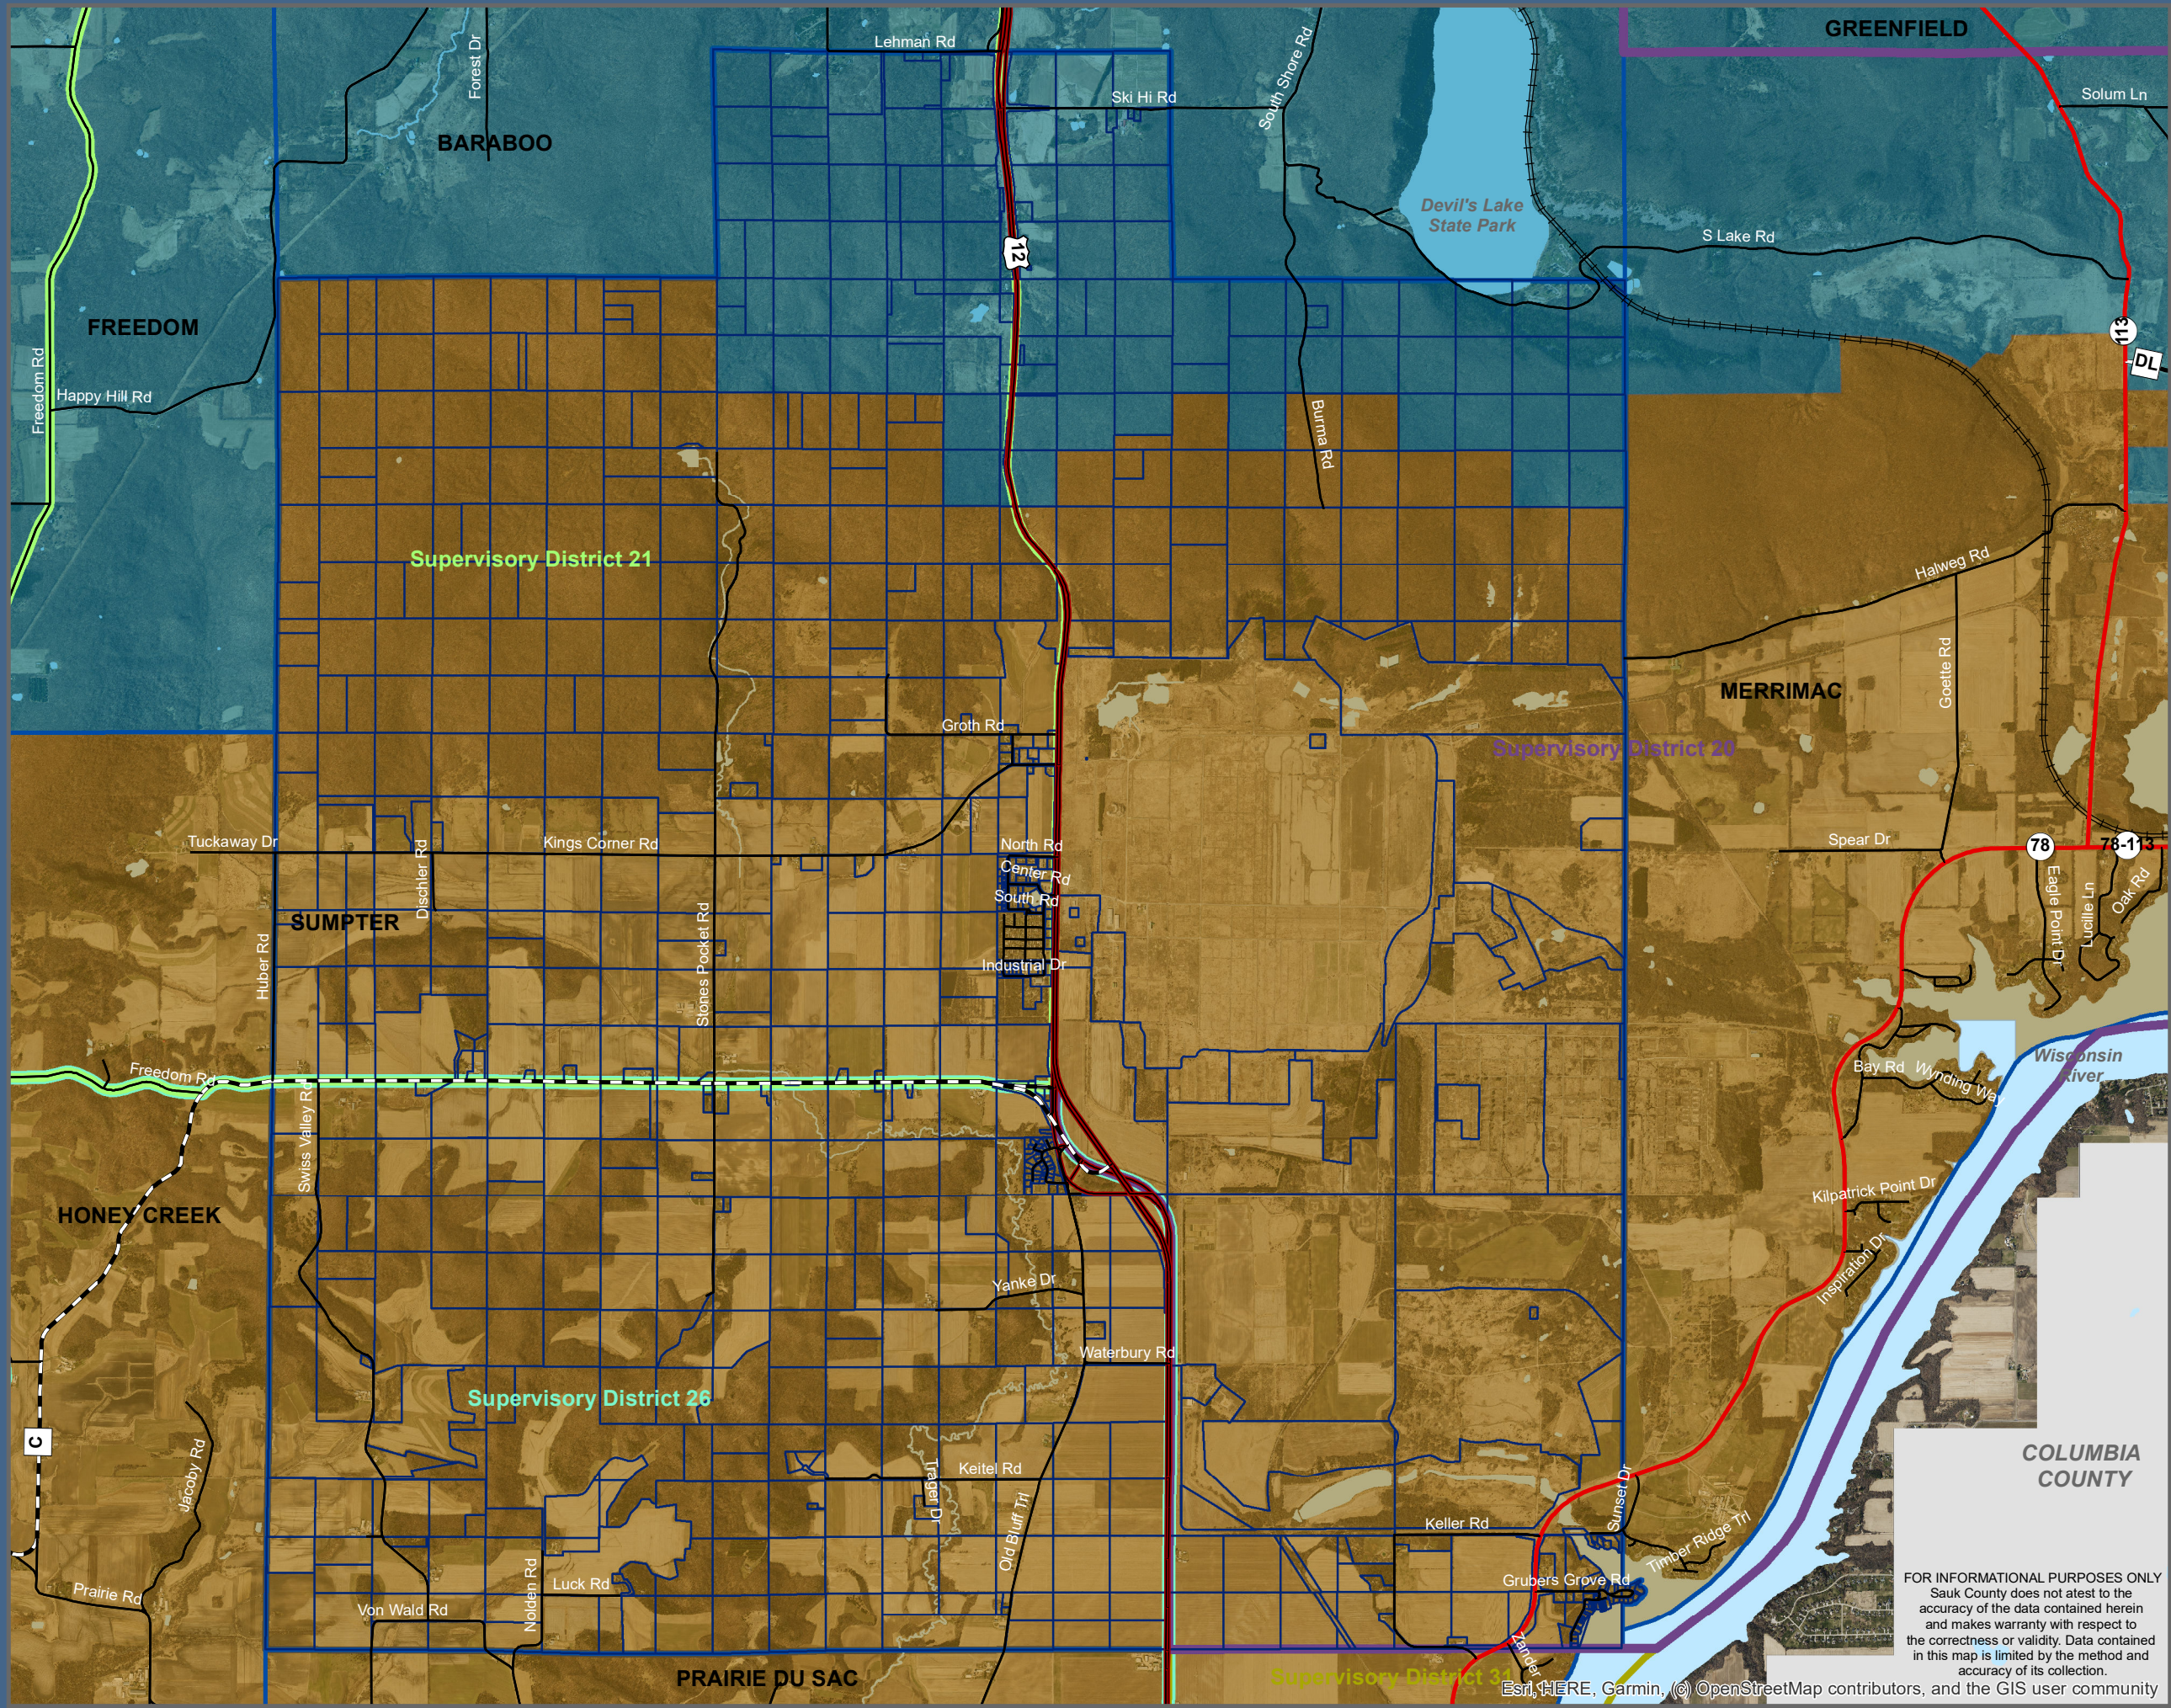

**Town of Sumpter
Comprehensive Plan
Map 2-A**

**Jurisdictional
Boundaries**

Legend

County Supervisory Districts

-  20
-  21
-  26
-  31

School Districts

-  Baraboo
-  Sauk Prairie

Municipal Boundaries

-  Town Boundary
-  Town of Sumpter

Transportation

-  County Highway
-  U.S. Highway
-  Municipal Streets
-  State Highway
-  Town Roads
-  Railroads

FOR INFORMATIONAL PURPOSES ONLY
Sauk County does not attest to the accuracy of the data contained herein and makes warranty with respect to the correctness or validity. Data contained in this map is limited by the method and accuracy of its collection.