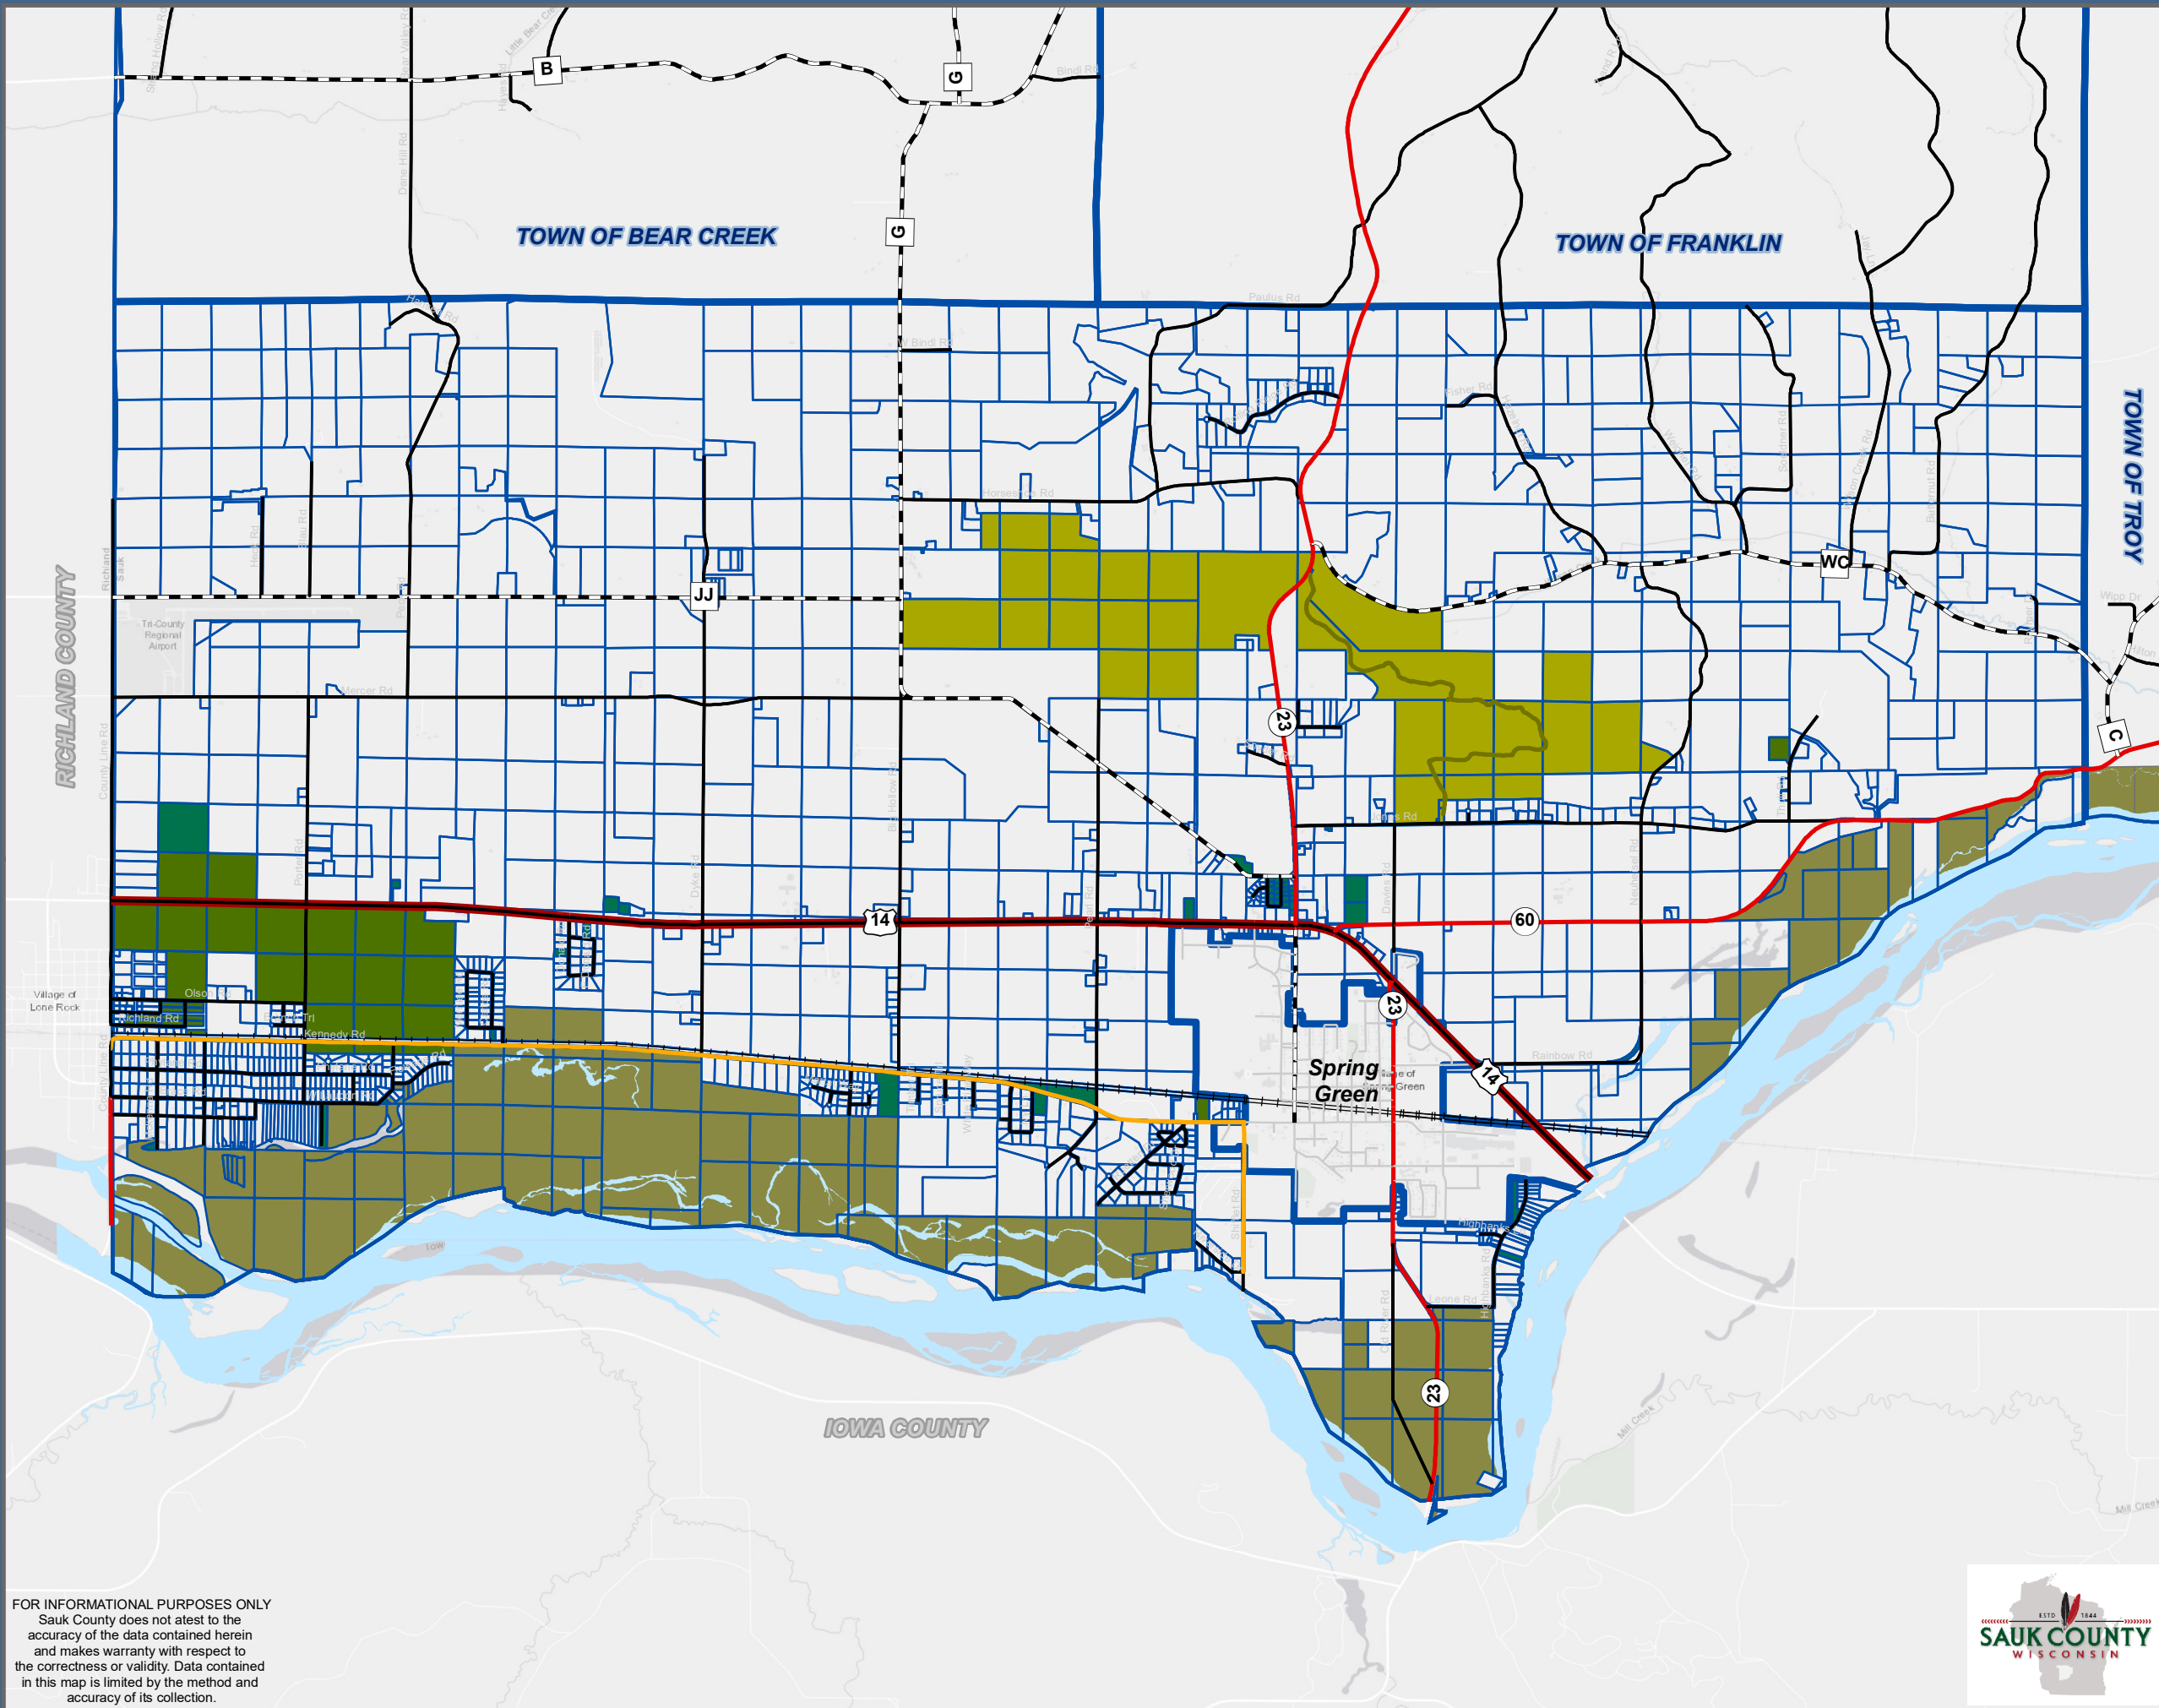

Sauk County

The Nature Conservancy

WI Dept. of Natural Resources

Stream or River

Town Boundary

Town Boundary

Parcel

Transportation

County Highway

U.S. Highway

Municipal Streets

State Highway

Town Roads

Railroads

Roadway Bike Route

FOR INFORMATIONAL PURPOSES ONLY
Sauk County does not attest to the accuracy of the data contained herein and makes warranty with respect to the correctness or validity. Data contained in this map is limited by the method and accuracy of its collection.