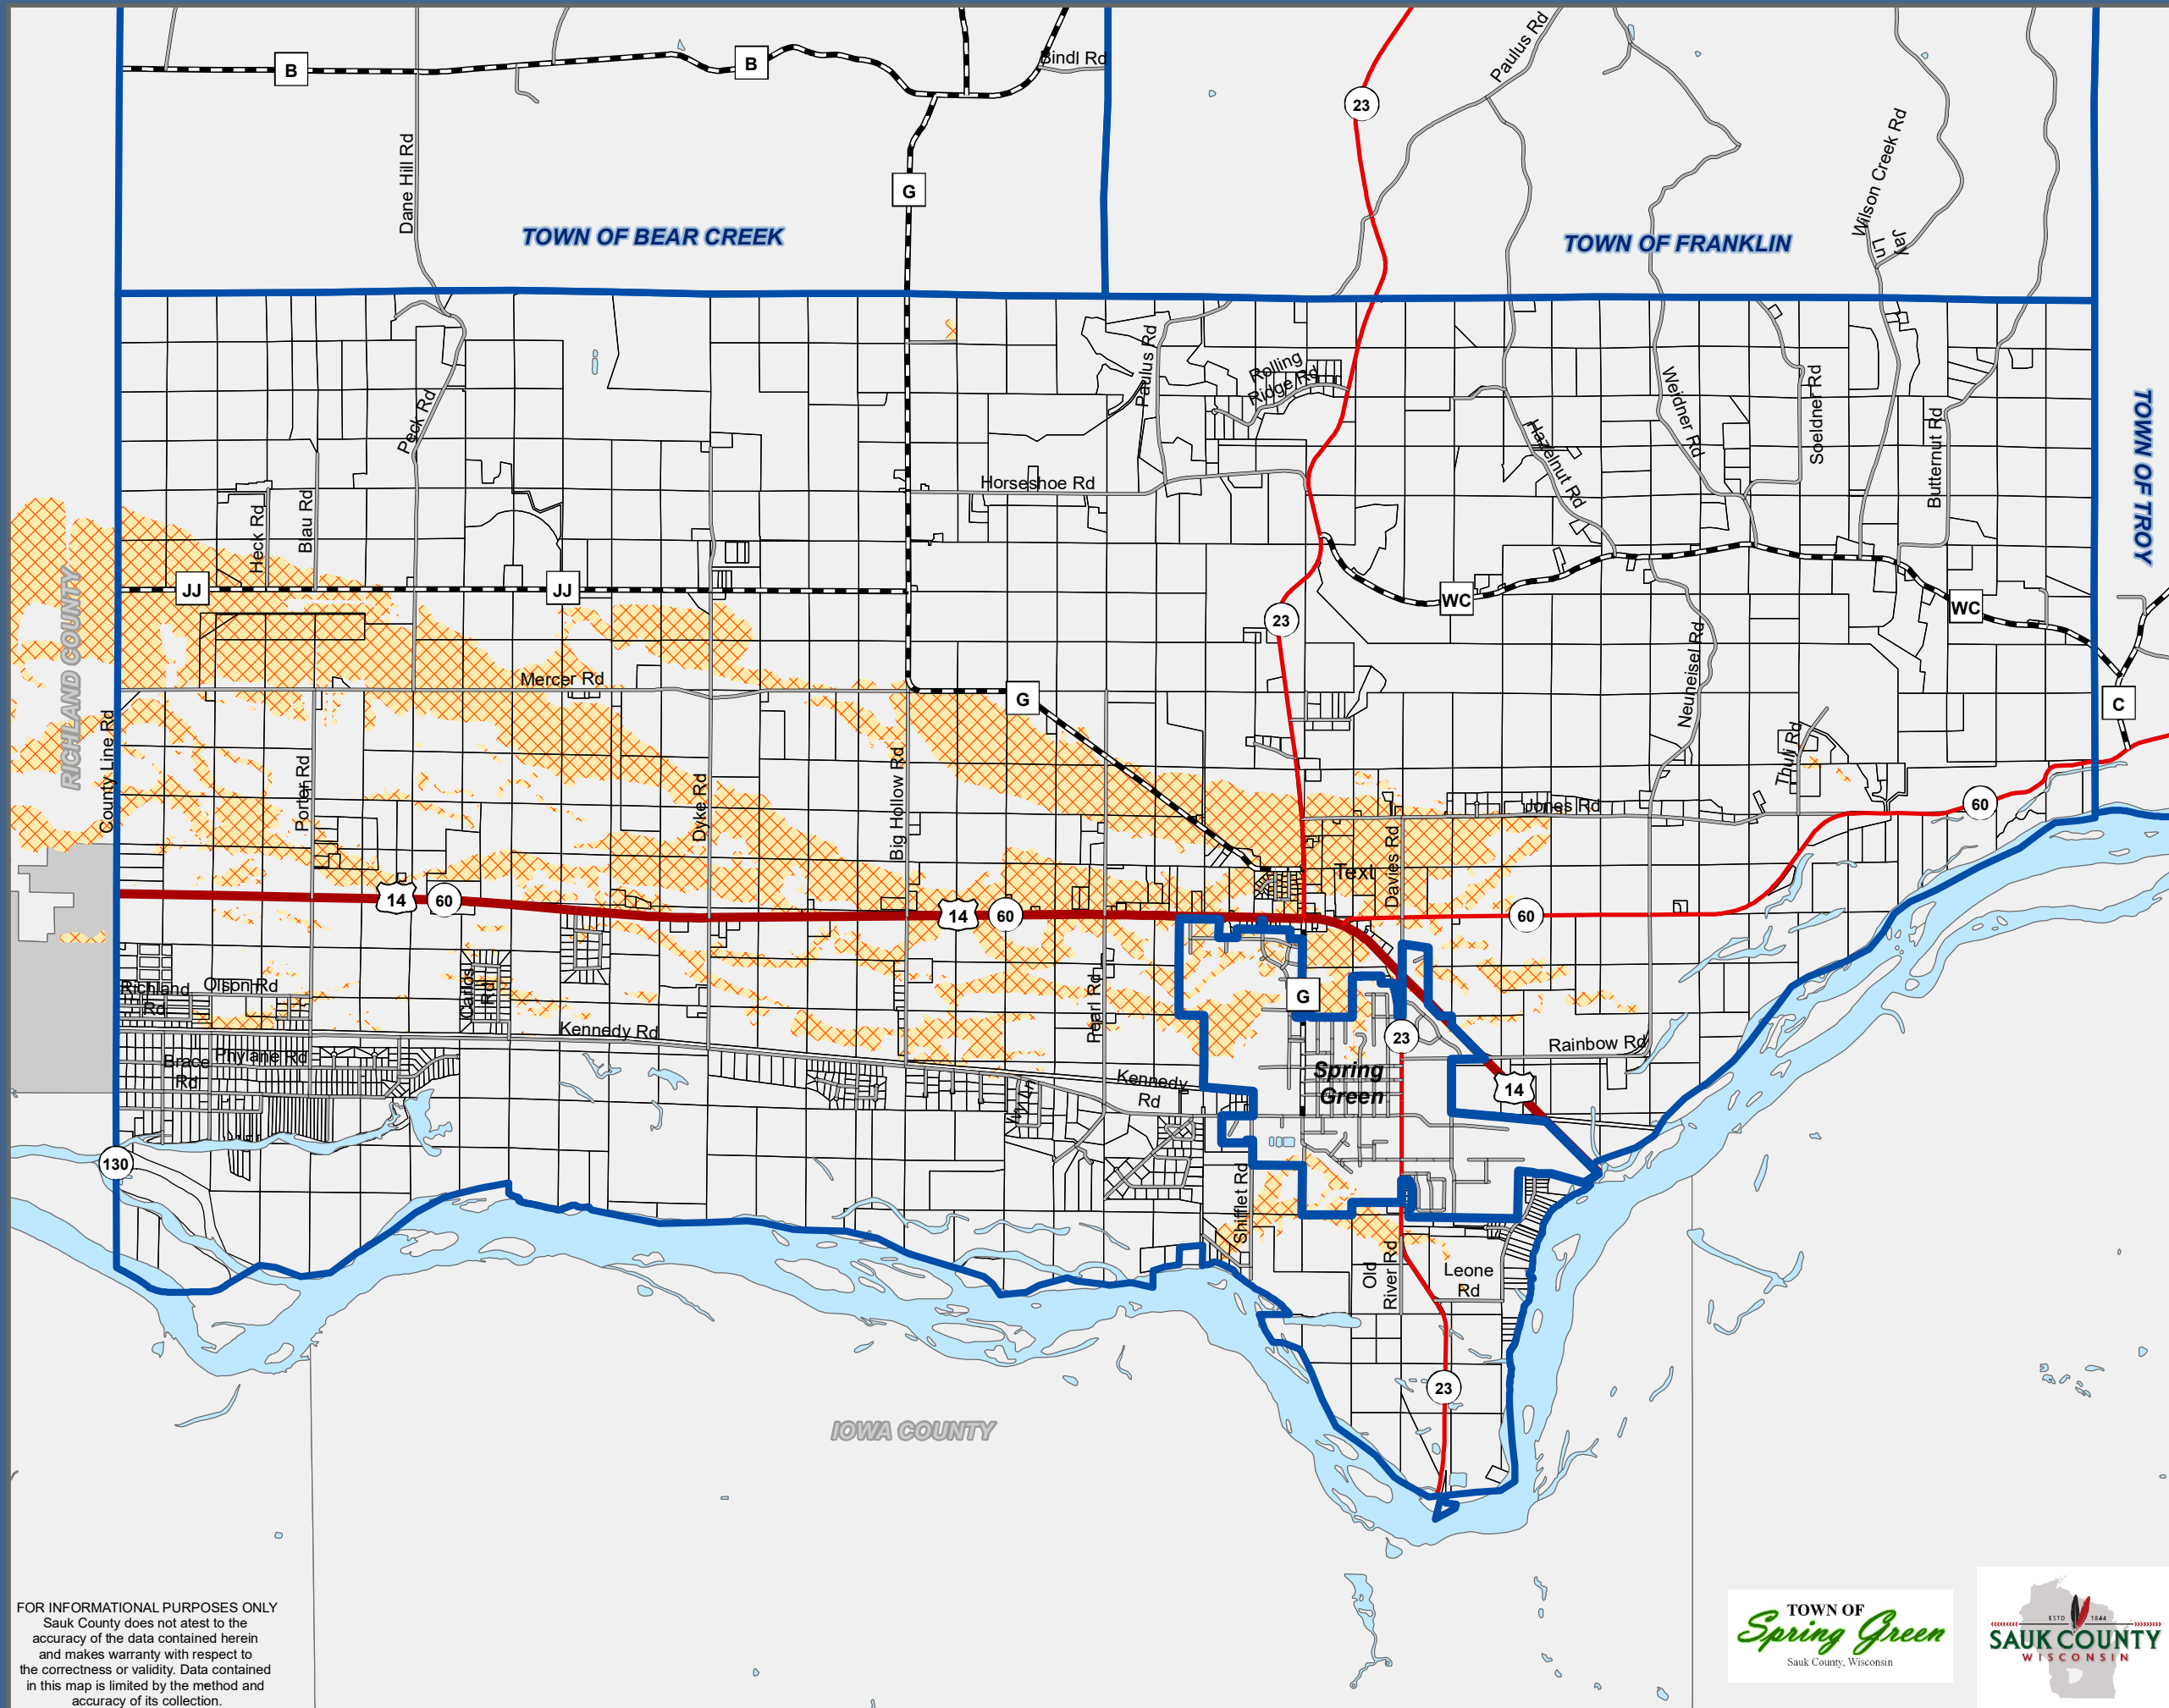

High Groundwater Risk Area

Map 3-1

Legend

 Risk Area

General

 Town Boundary

 Village Boundary

Transportation

 US Highway

 State Highway

 County Highway

 Local Road

FOR INFORMATIONAL PURPOSES ONLY
Sauk County does not attest to the accuracy of the data contained herein and makes warranty with respect to the correctness or validity. Data contained in this map is limited by the method and accuracy of its collection.