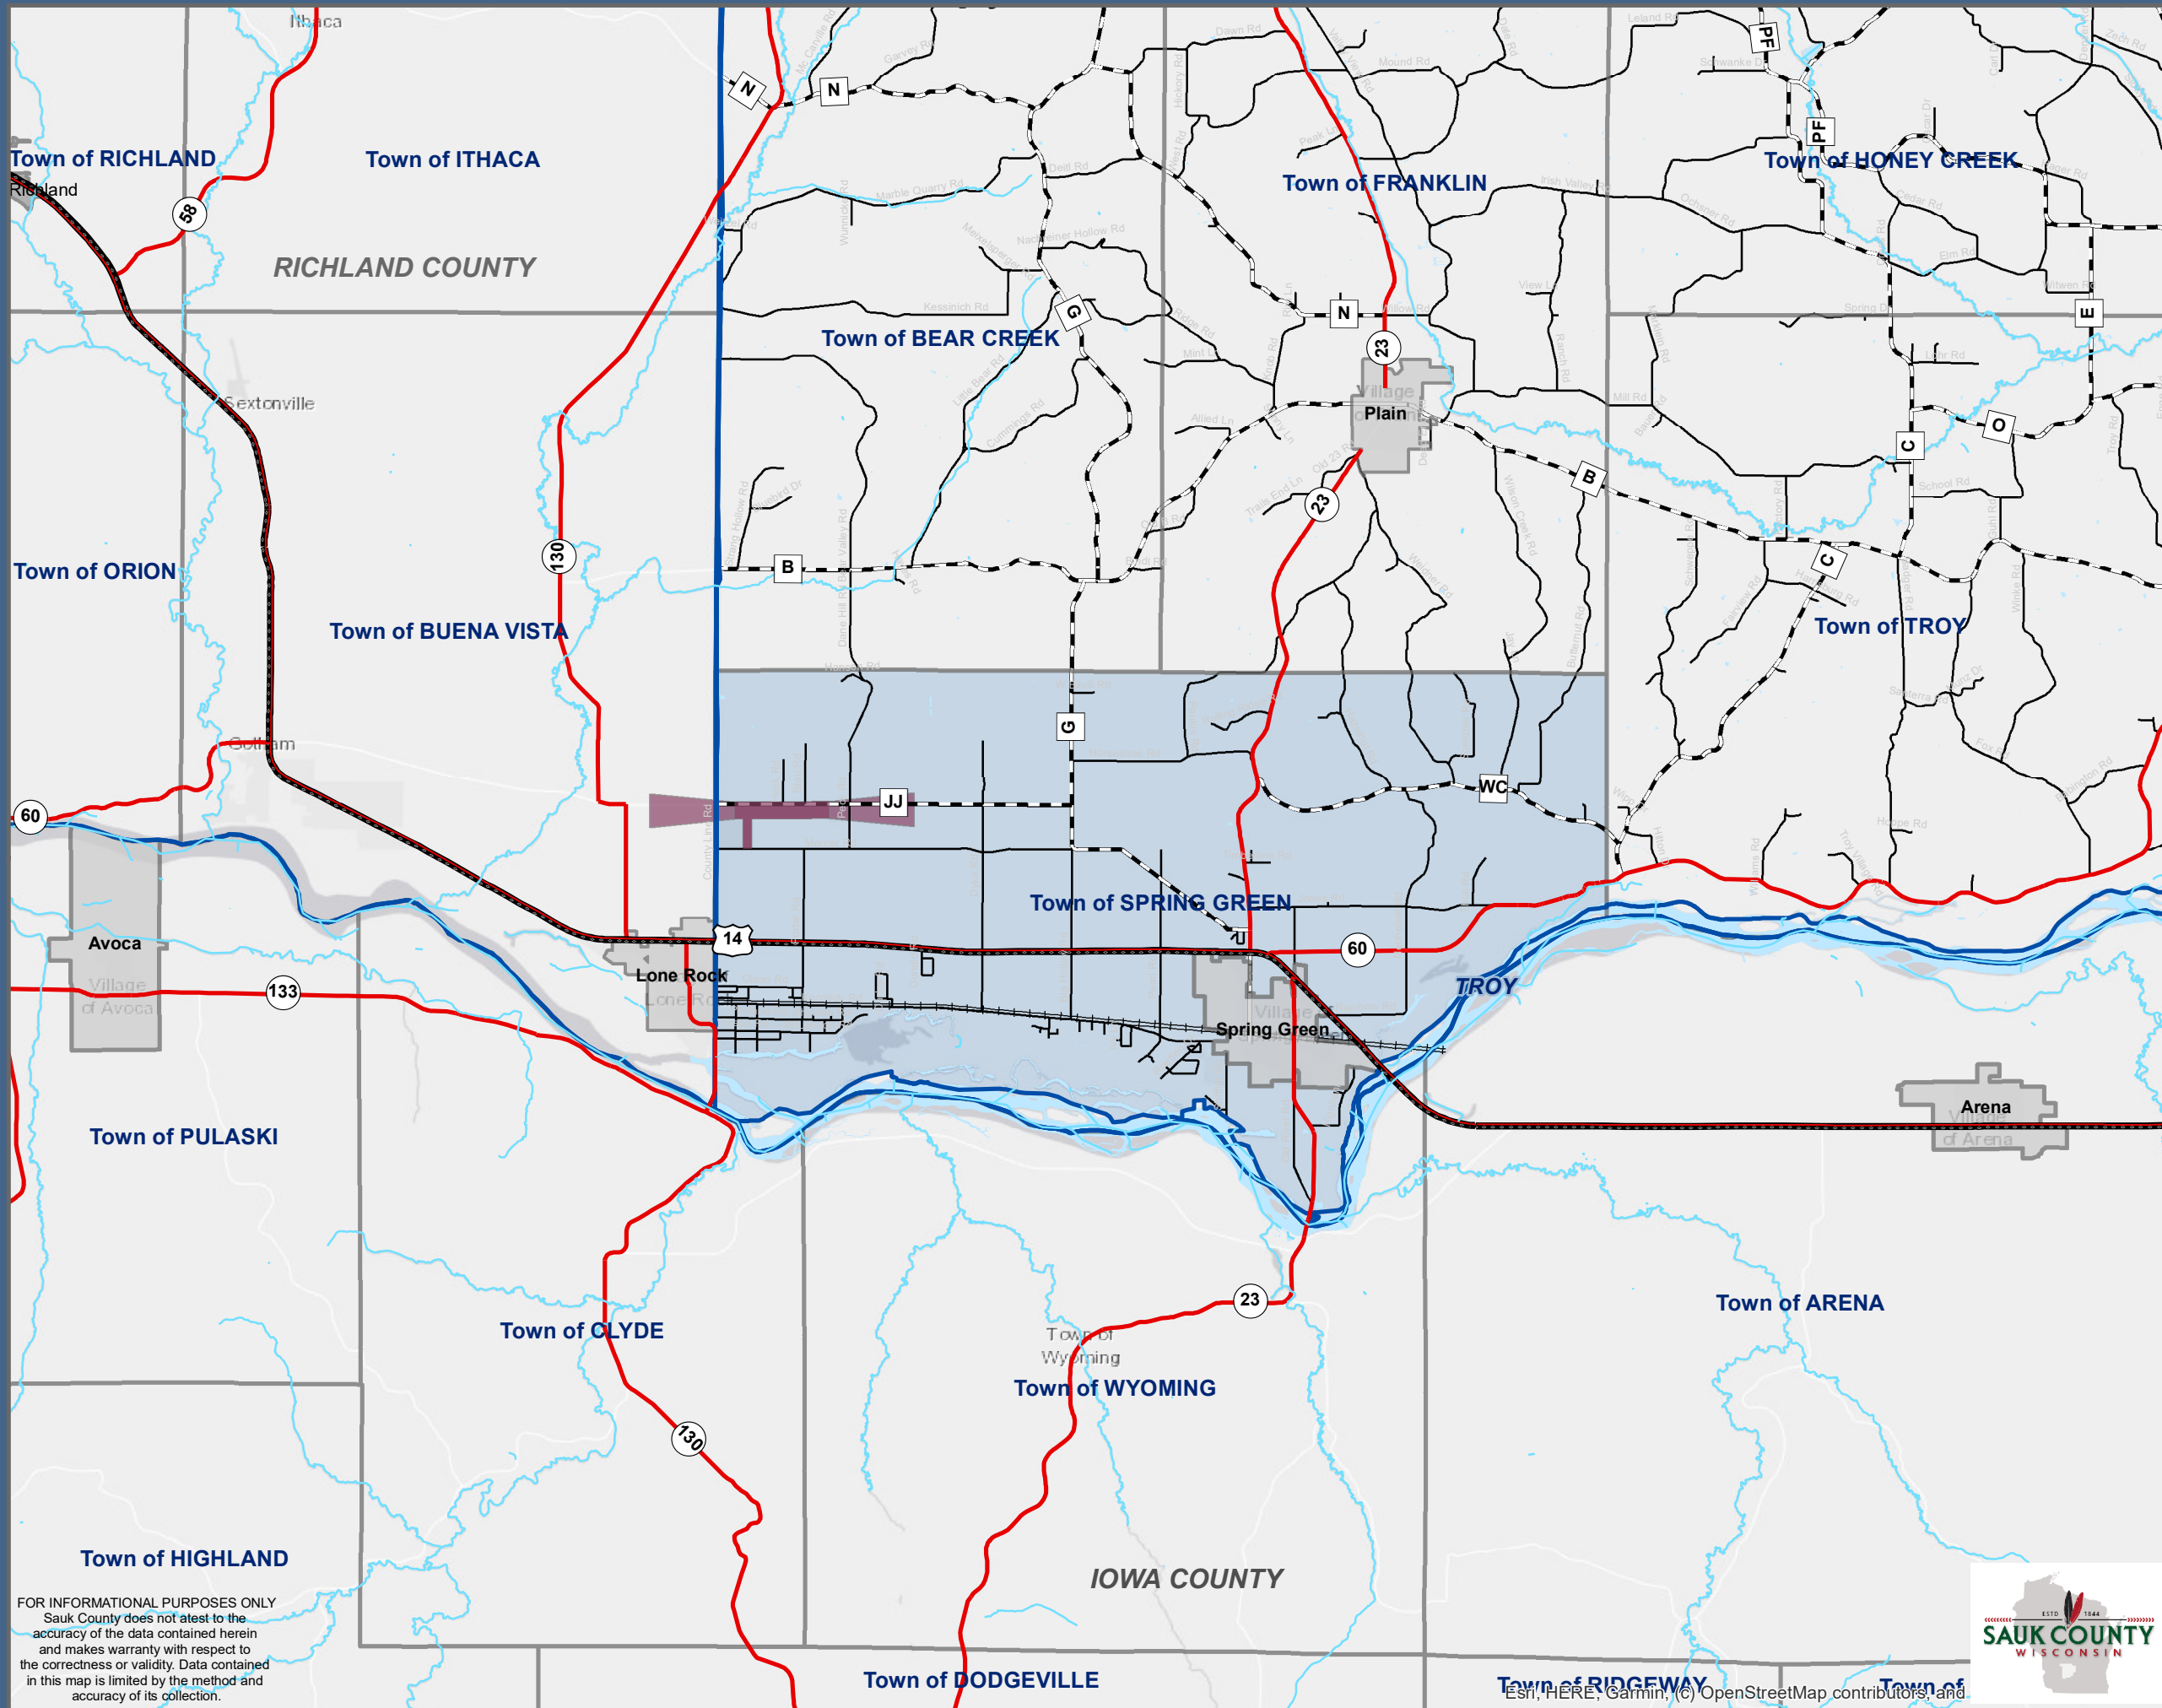

Town of Spring Green Comprehensive Plan

Regional Context

Map 1-1

Legend

Municipal Boundaries

-  Town of Spring Green
-  Village
-  City
-  Town
-  County Boundaries

Waterbodies

-  Lake or Pond
-  Stream or River

Transportation

-  Town Roads
-  County Highway
-  State Highway
-  US Highway
-  Railroads
-  Tri-County Airport

FOR INFORMATIONAL PURPOSES ONLY
 Sauk County does not attest to the accuracy of the data contained herein and makes warranty with respect to the correctness or validity. Data contained in this map is limited by the method and accuracy of its collection.

Esri, HERE, Garmin, (C) OpenStreetMap contributors, and