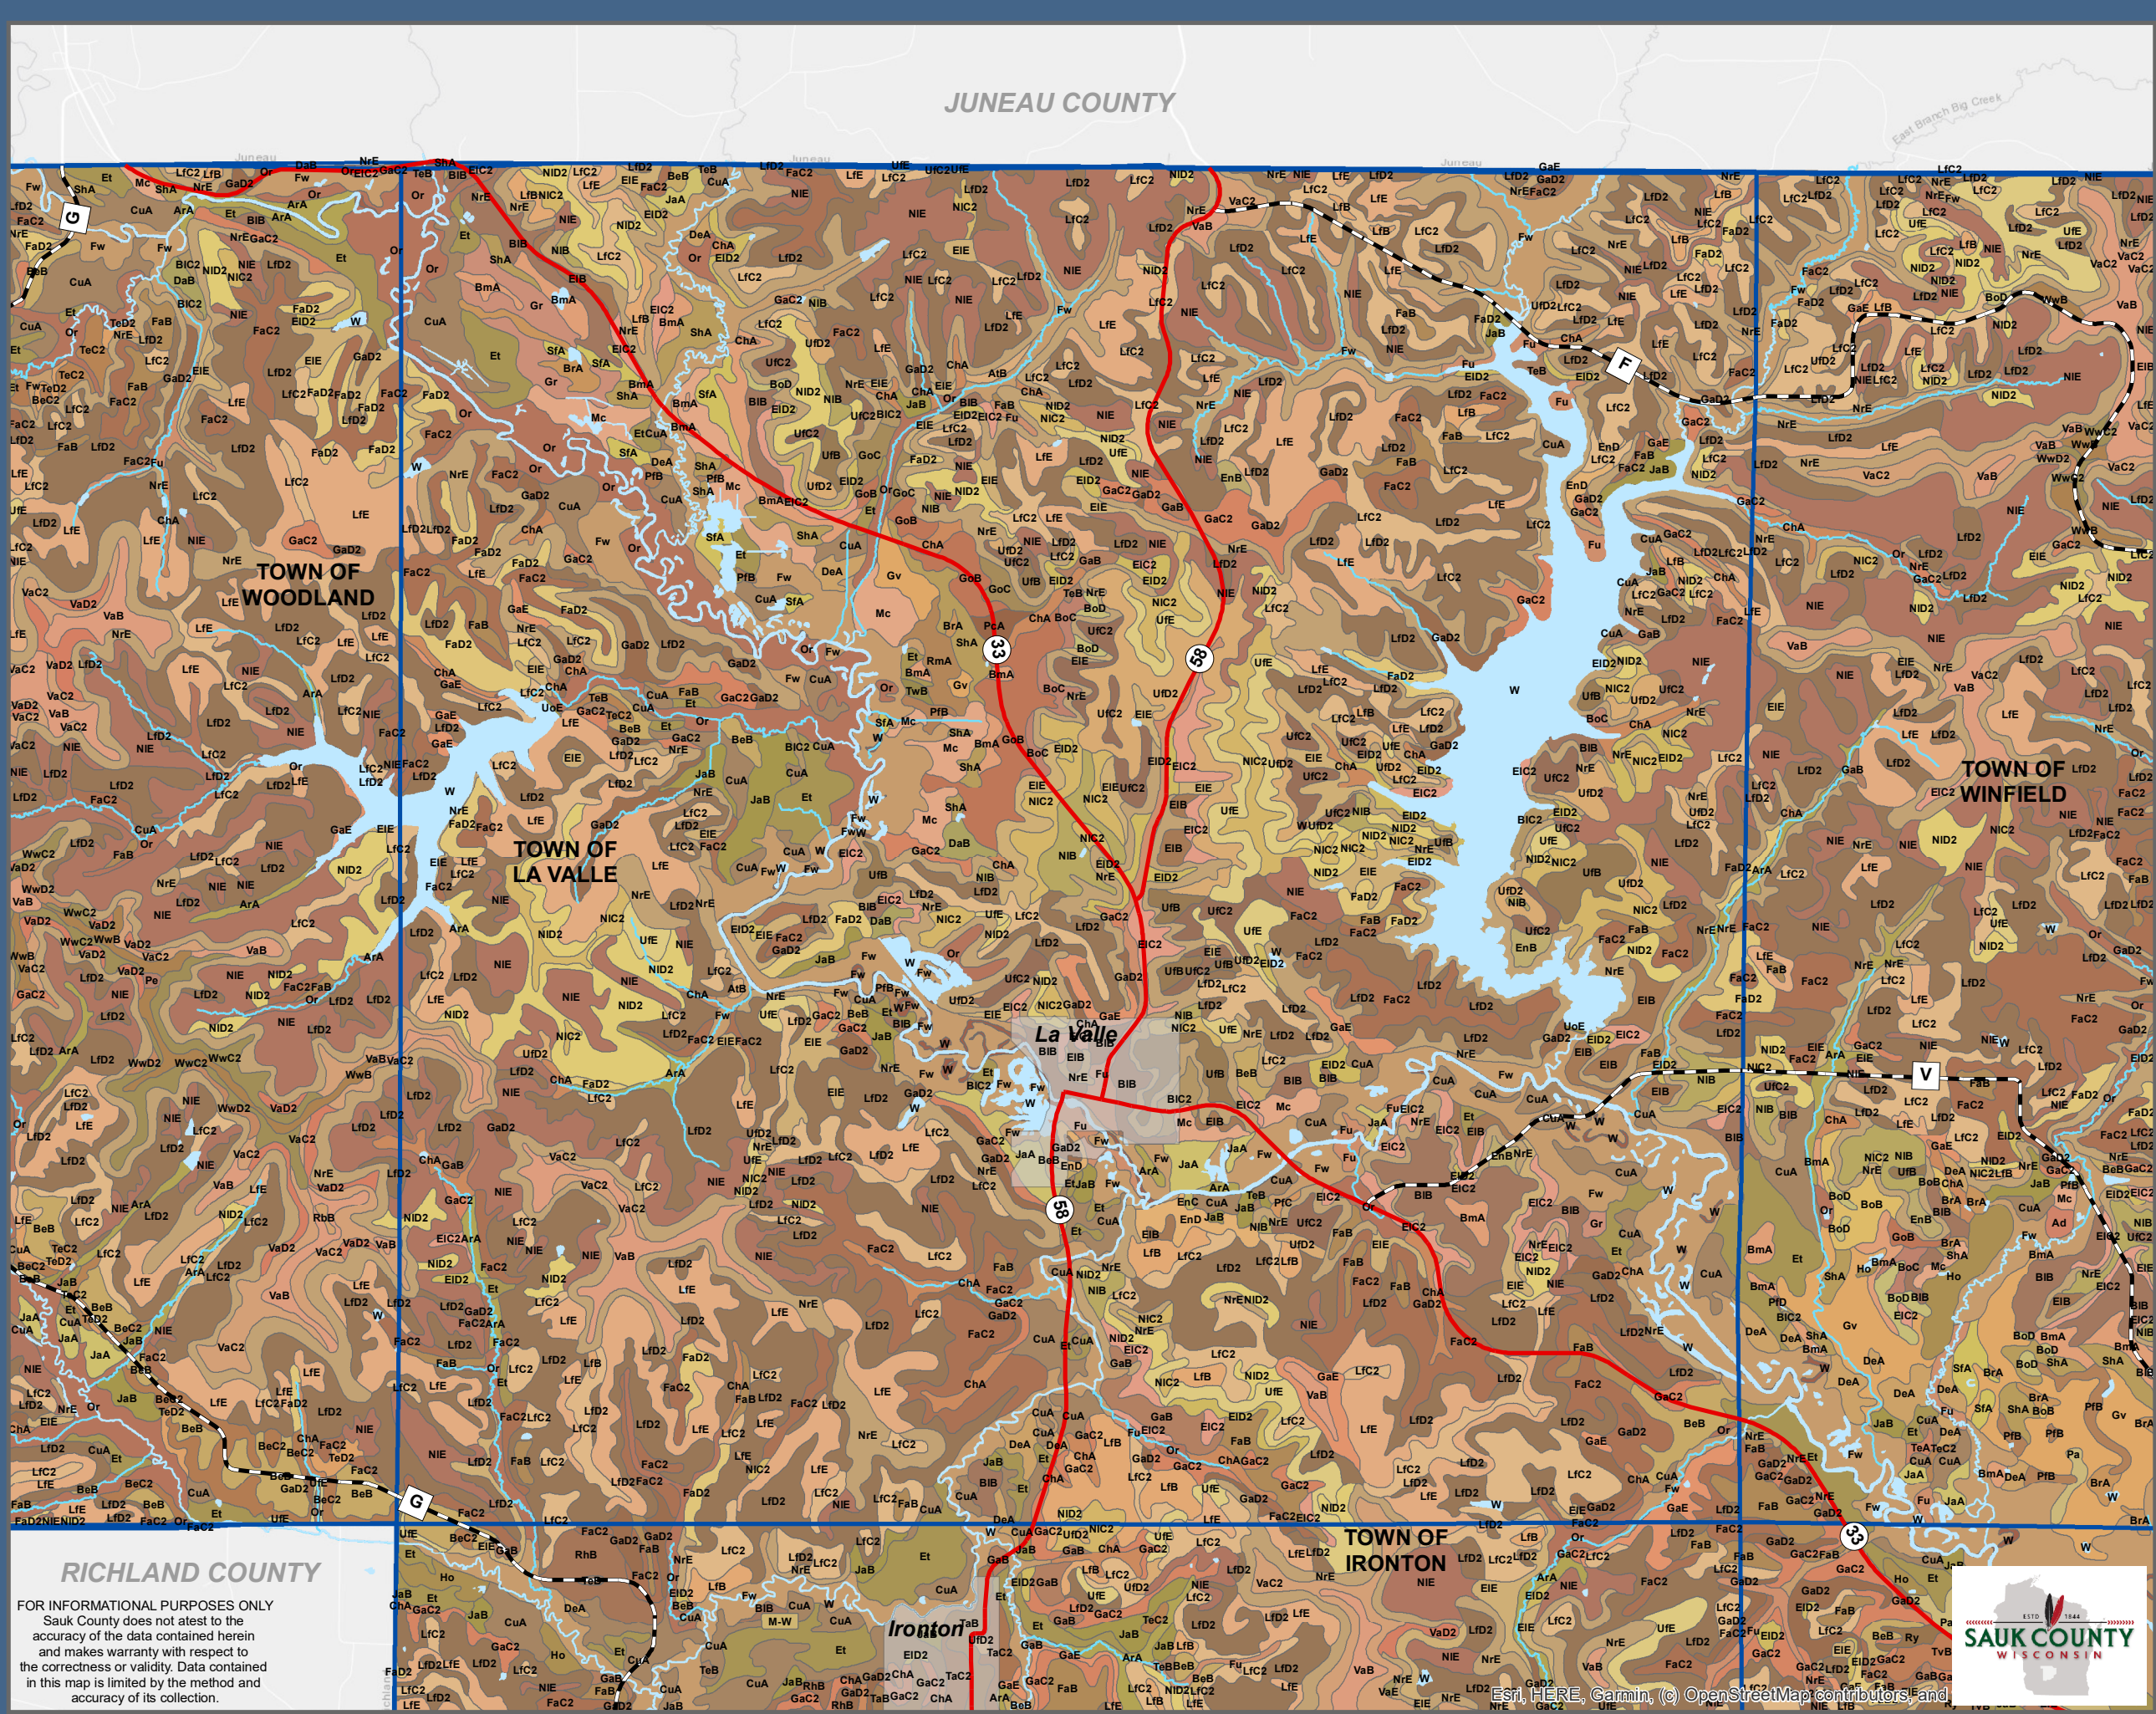

Town of La Valle Comprehensive Plan Map 9-2

General Soils

Legend

Municipal Boundaries	Soils
City	Ad
Village	ArA
Town Boundary	AtA
County Highway	AtB
State Highway	BaB
	BaC
	BbC
	BbD
	BcE
	BdB
	BeB
	BeC2
	BIB
	BIC2
	BID2
	BmA
	BoB
	BoC
	BoD
	Bra
	BtB
	ChA
	Co
	CuA
	DAM
	DaA
	DaB
	DeA
	DkB
	DkC
	EIB
	EIC2
	EID2
	EmA
	EnB
	EnC
	EnD
	Et
	FaB
	FaC2
	FaD2
	Fu
	Fw
	FxB
	FxC2
	GaB
	GaC2
	GaD2
	GoB
	GoC
	GoD
	Gr
	Gv
	Ho
	JaA
	JaB
	KIA
	LDF
	LFB
	LFC2
	LfD2
	LfE
	M-W
	Mc
	MdB
	MdC2
	MdD2
	MdE
	MsA
	NIB
	NIC2
	NID2
	NIE
	NrE
	Or
	Os
	Pa
	PcA
	PcB
	PfB
	PfBT
	PfD
	PfDT
	RbB
	RhA
	RhB
	RnA
	RnB
	RnC2
	Rt
	Ry
	ScB
	ScC2
	ScD2
	Se
	SfA
	ShA
	SnB
	SpB
	SpC
	St
	TaA
	TaB
	TaC2
	TeA
	TeB
	TeC2
	TeD2
	TvA
	TvB
	TwB
	UfB
	UfC2
	UfD2
	UfE
	UoE
	VaB
	VaC2
	VaD2
	VaE
	W
	Wt
	WwB
	WwC2
	WwD2
	WxB
	WxC2
	WxD2
	WxE

FOR INFORMATIONAL PURPOSES ONLY
Sauk County does not attest to the accuracy of the data contained herein and makes warranty with respect to the correctness or validity. Data contained in this map is limited by the method and accuracy of its collection.