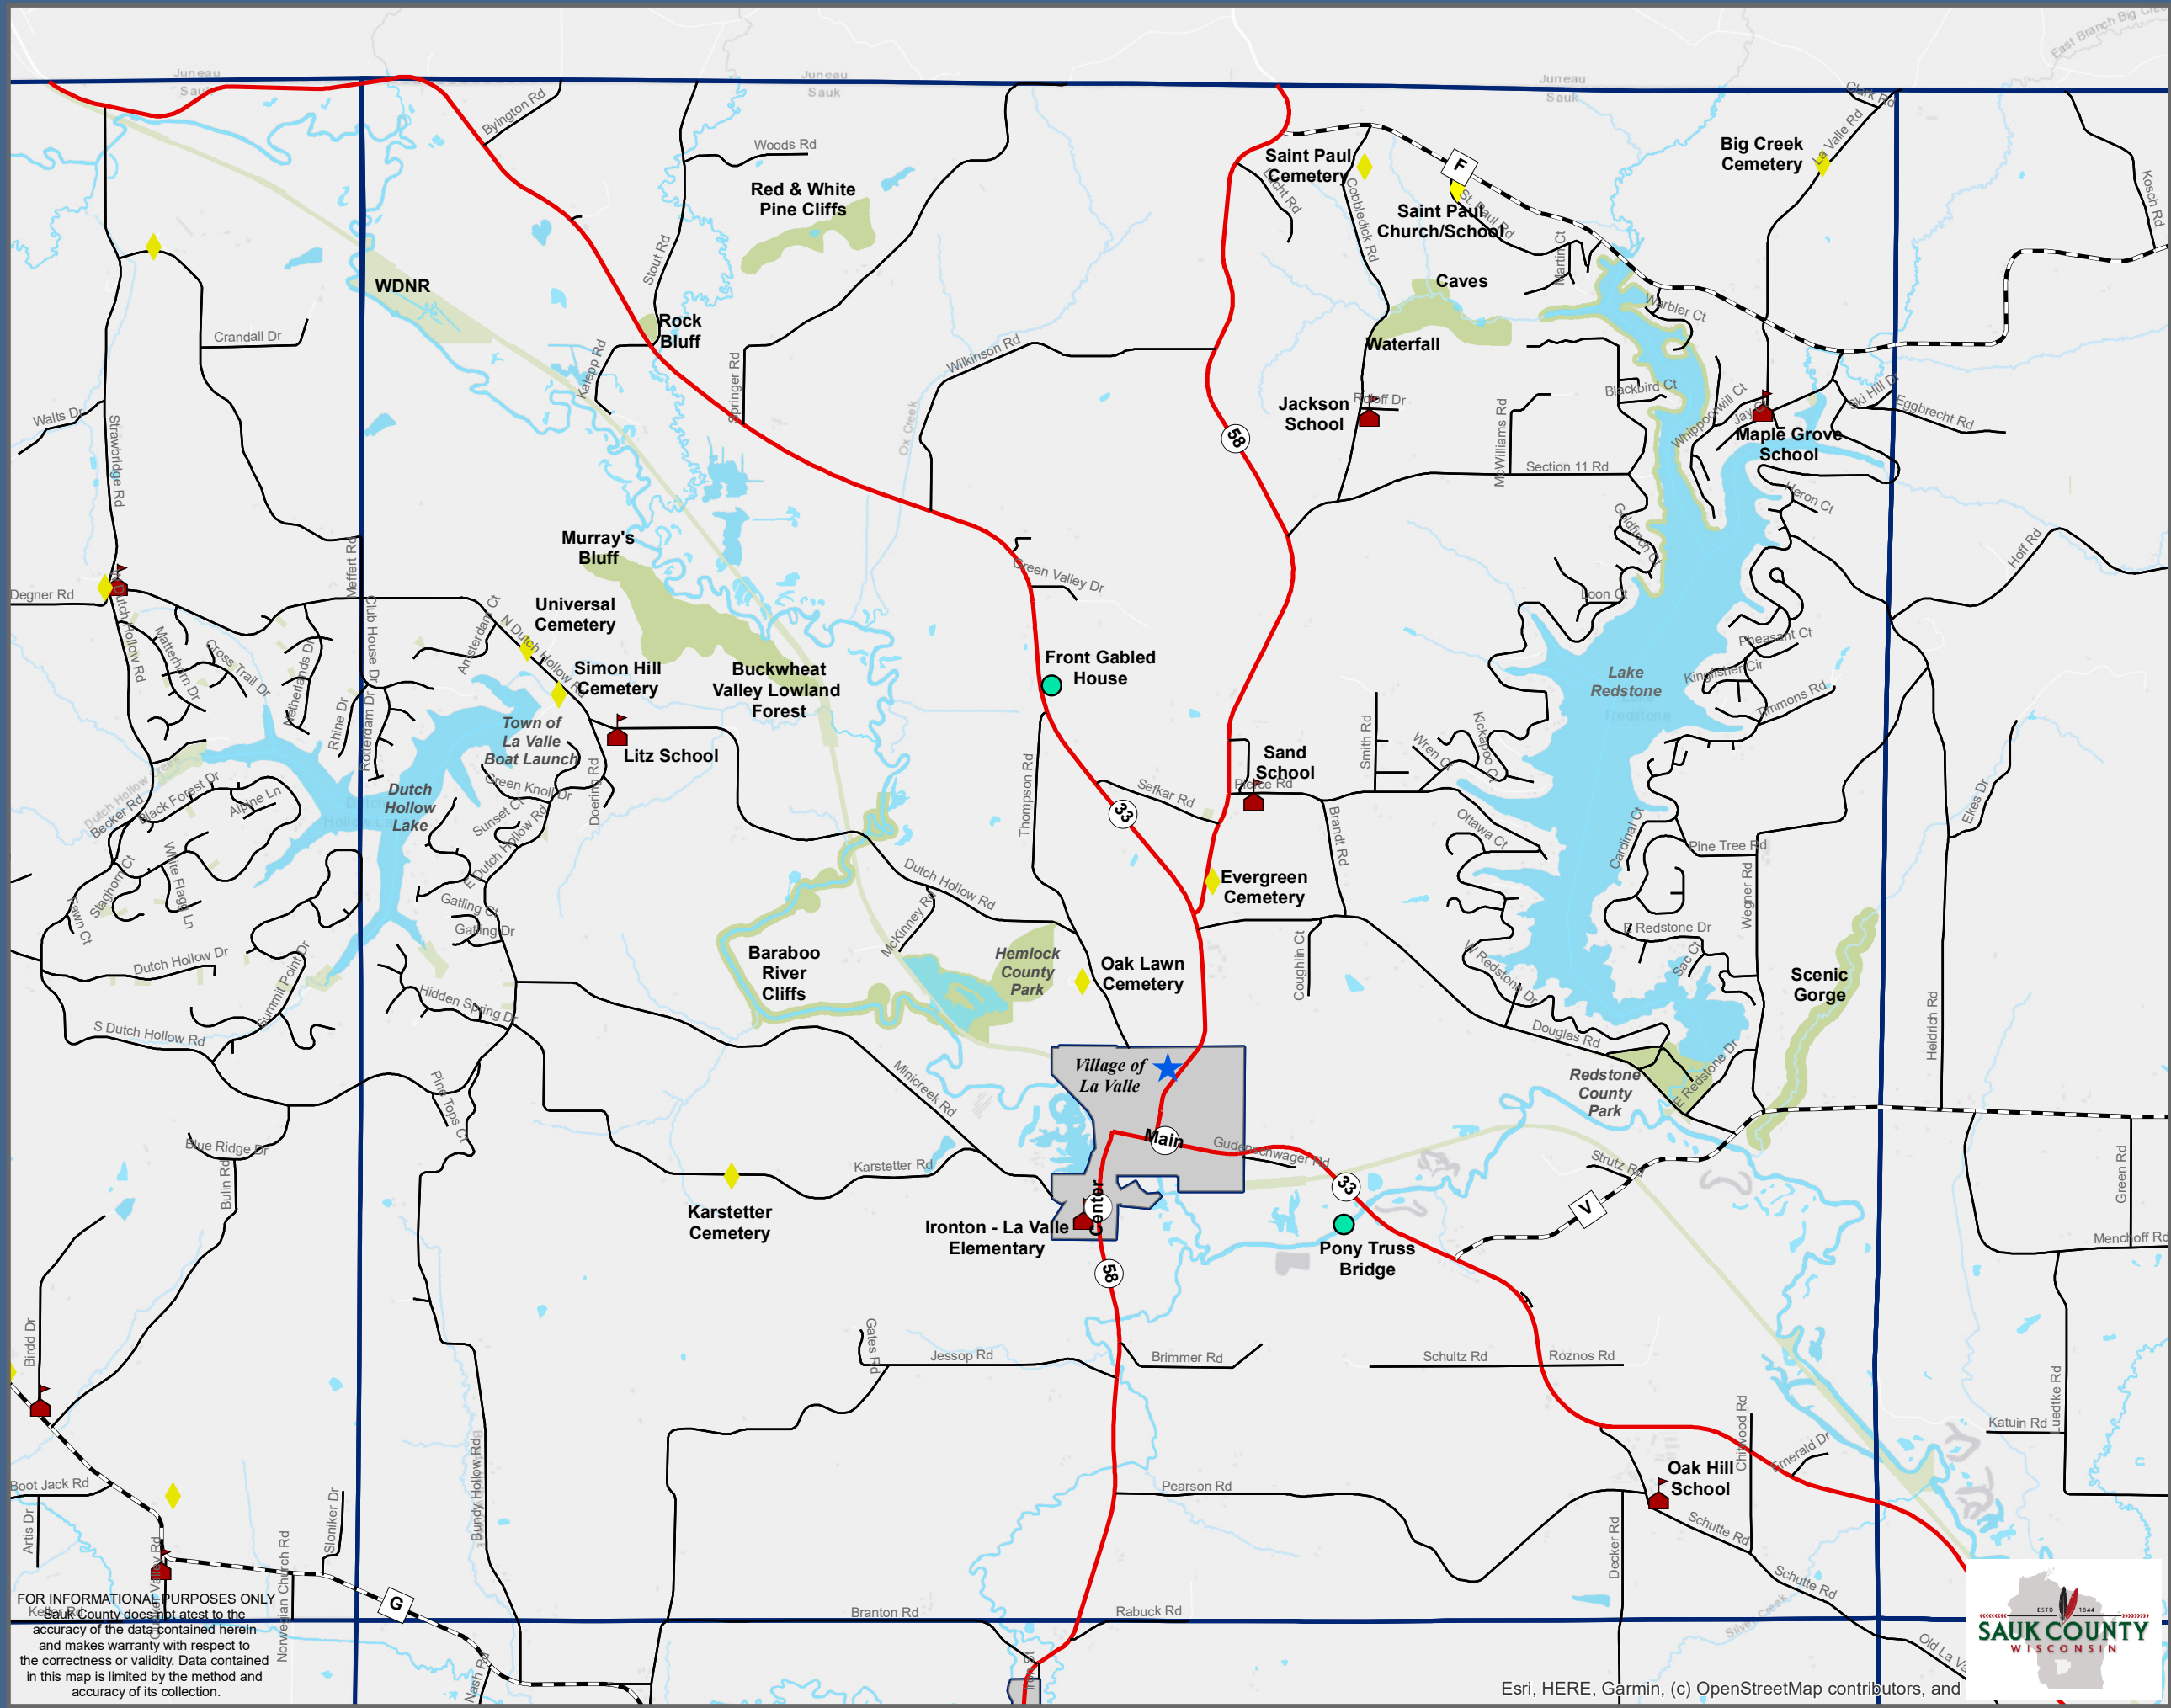

Town of La Valle Comprehensive Plan Map 6-1

Community Resources

Legend

- Community Resources**
-  Point of Interest
 -  Town Hall
 -  Museum
 -  Church
 -  Cemetery
 -  School
 -  Public Recreation Trailhead

- Municipal Boundaries**
-  Town
 -  City
 -  Village
 -  Public Open Spaces

- Transportation**
-  State Highway
 -  County Highway
 -  Town Roads
 -  Railroads
 -  Natural Lands

FOR INFORMATIONAL PURPOSES ONLY
Sauk County does not attest to the
accuracy of the data contained herein
and makes warranty with respect to
the correctness or validity. Data contained
in this map is limited by the method and
accuracy of its collection.