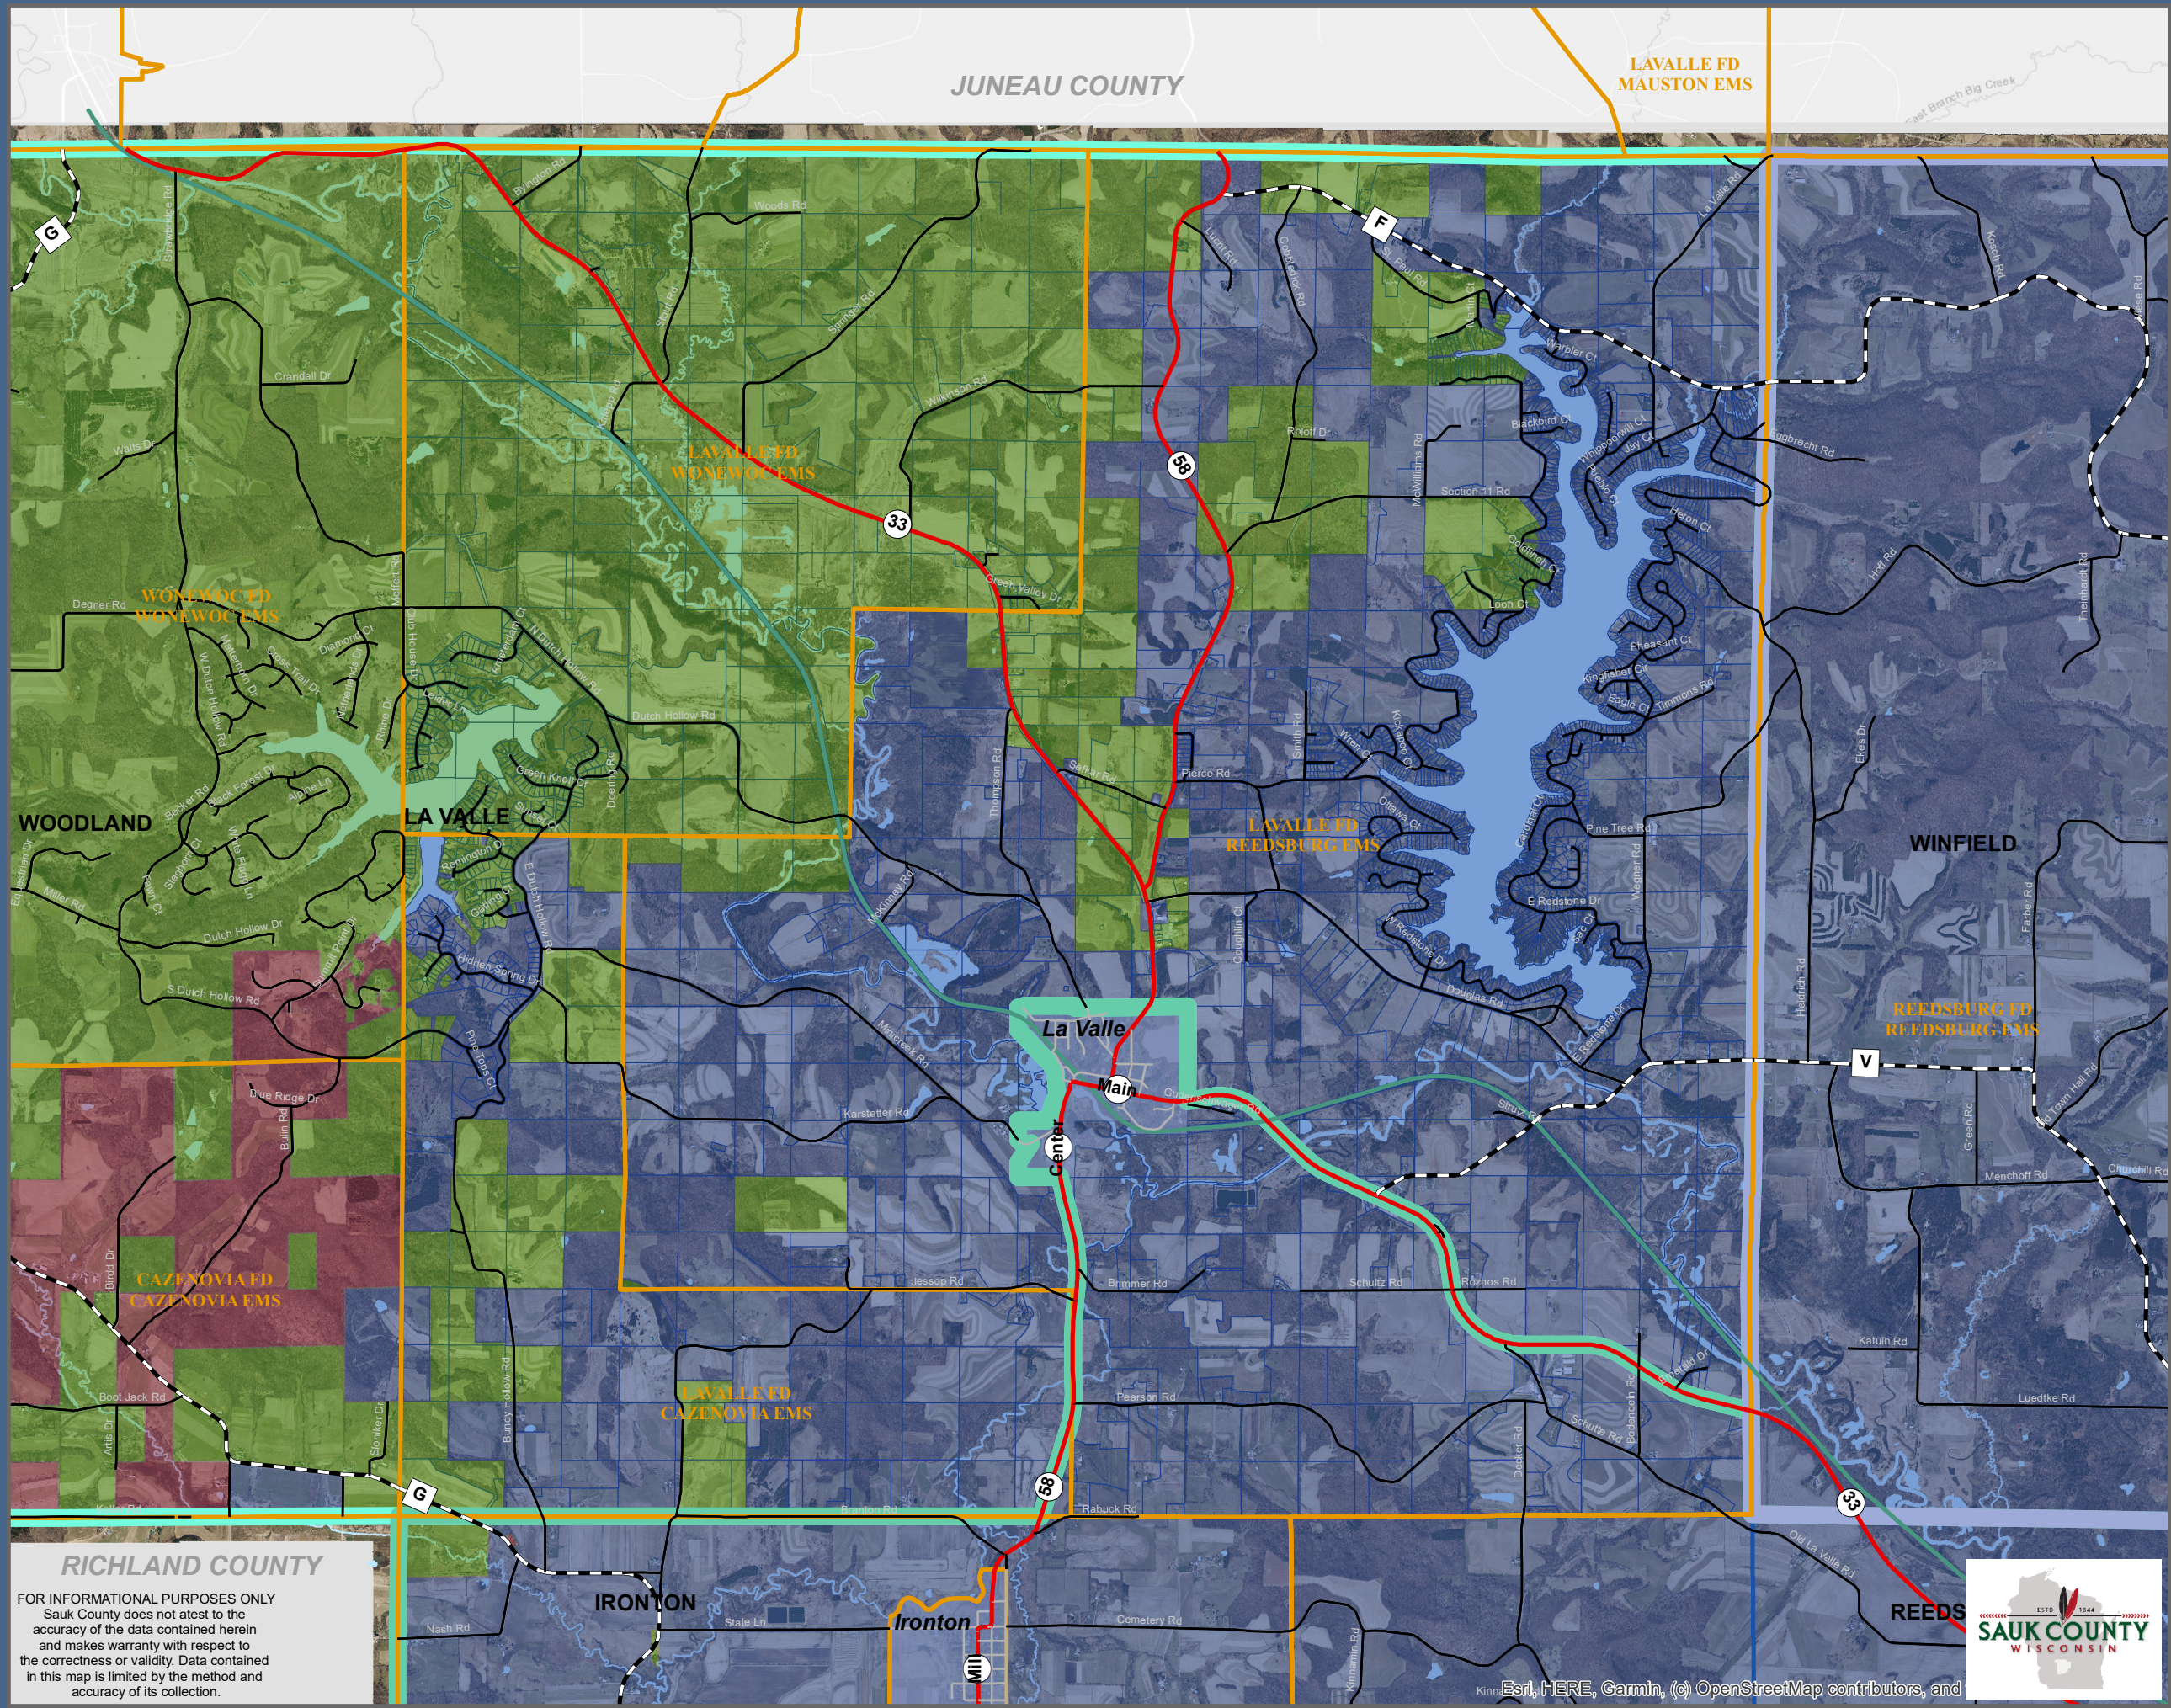

Town of La Valle Comprehensive Plan Map 1-2

Jurisdictional Boundaries

Legend

- | | |
|-----------------------------|-------------------------------------|
| Municipal Boundaries | Emergency Service Districts |
| City | ESN Service District |
| Village | School Districts |
| Tax Parcels | Reedsburg |
| Town Boundary | Weston |
| Transportation | Wonewoc-Union Center |
| County Highway | County Supervisory Districts |
| U.S. Highway | 3 |
| Municipal Streets | 4 |
| State Highway | 5 |
| Town Roads | |
| Railroads | |
| The "400" State Trail | |

RICHLAND COUNTY
FOR INFORMATIONAL PURPOSES ONLY
Sauk County does not attest to the accuracy of the data contained herein and makes warranty with respect to the correctness or validity. Data contained in this map is limited by the method and accuracy of its collection.