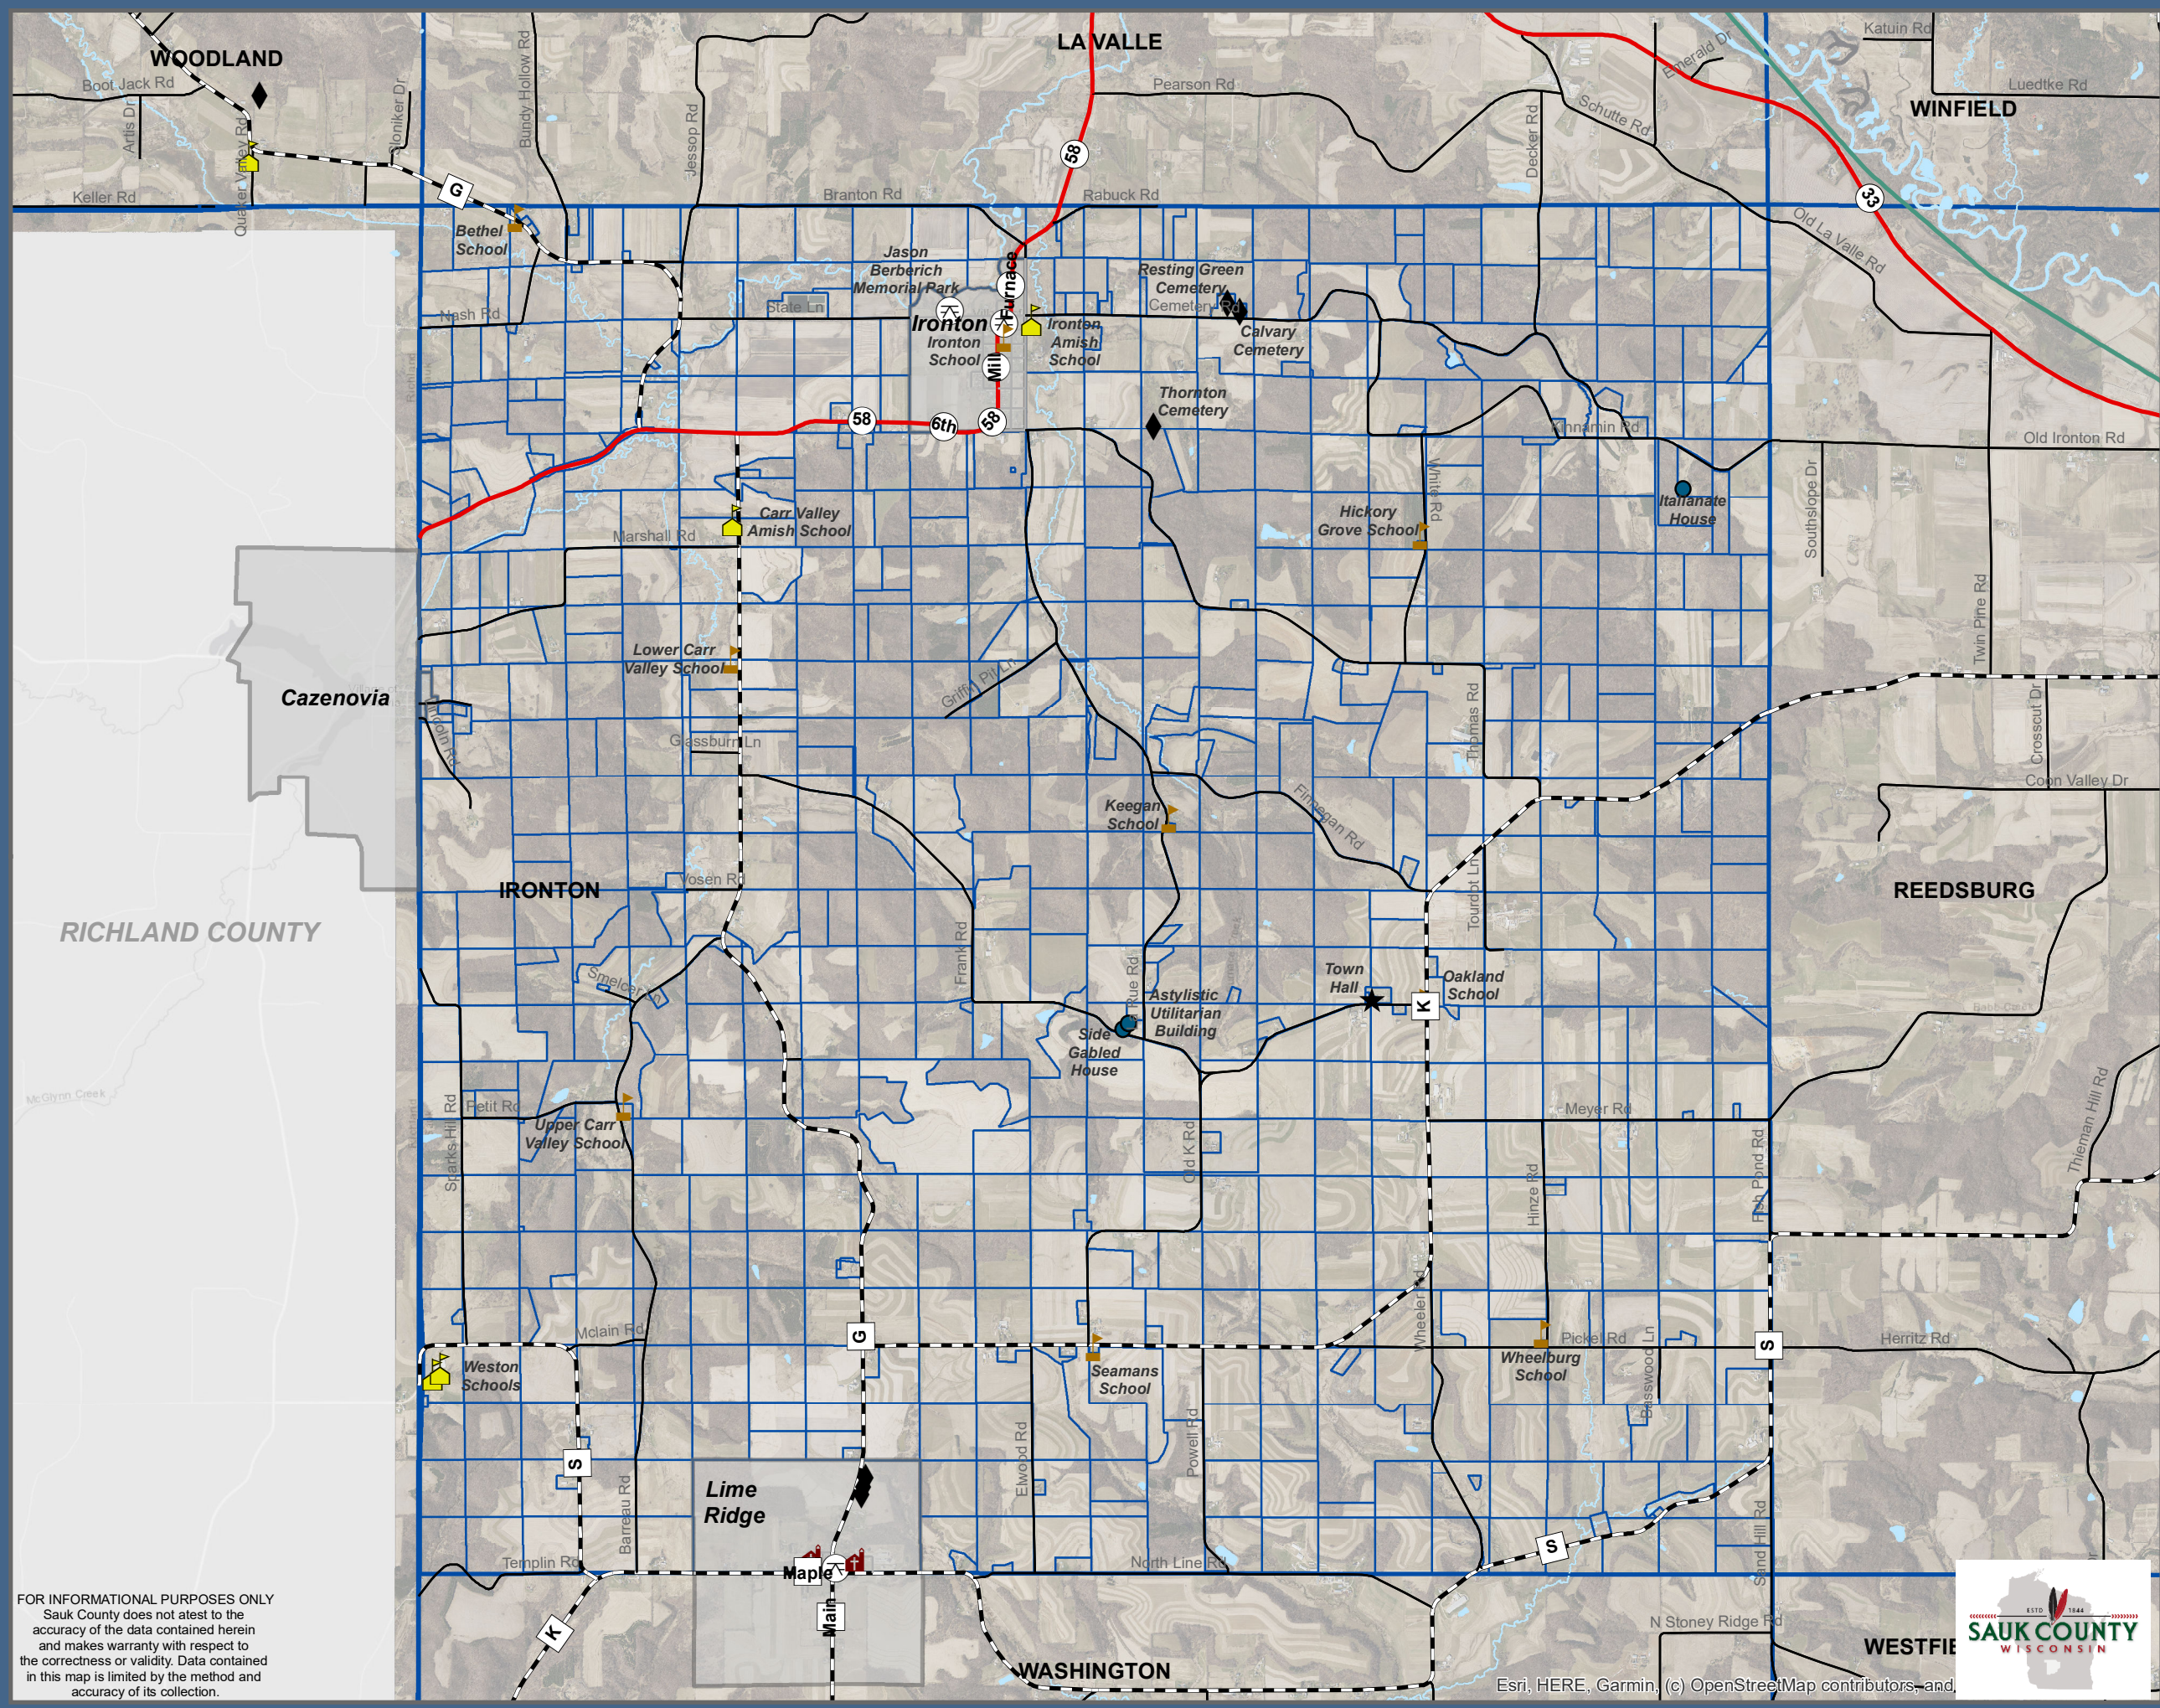

# Town of Ironton Comprehensive Plan Map 6-1

### Legend

- Community Resources**
- ★ Town Hall
  - 🏛️ Church
  - ◆ Cemetery
  - ⊕ Park
  - 🏫 School
  - 🏫 Historic School
  - 🔵 Historic Structure

- Municipal Boundaries**
- ▭ Town Boundary
  - ▭ Villages
  - ▭ Tax Parcels

- Transportation**
- County Highway
  - U.S. Highway
  - Municipal Streets
  - State Highway
  - Town Roads
  - The "400" State Trail

FOR INFORMATIONAL PURPOSES ONLY  
Sauk County does not attest to the accuracy of the data contained herein and makes warranty with respect to the correctness or validity. Data contained in this map is limited by the method and accuracy of its collection.

Esri, HERE, Garmin, (c) OpenStreetMap contributors, and