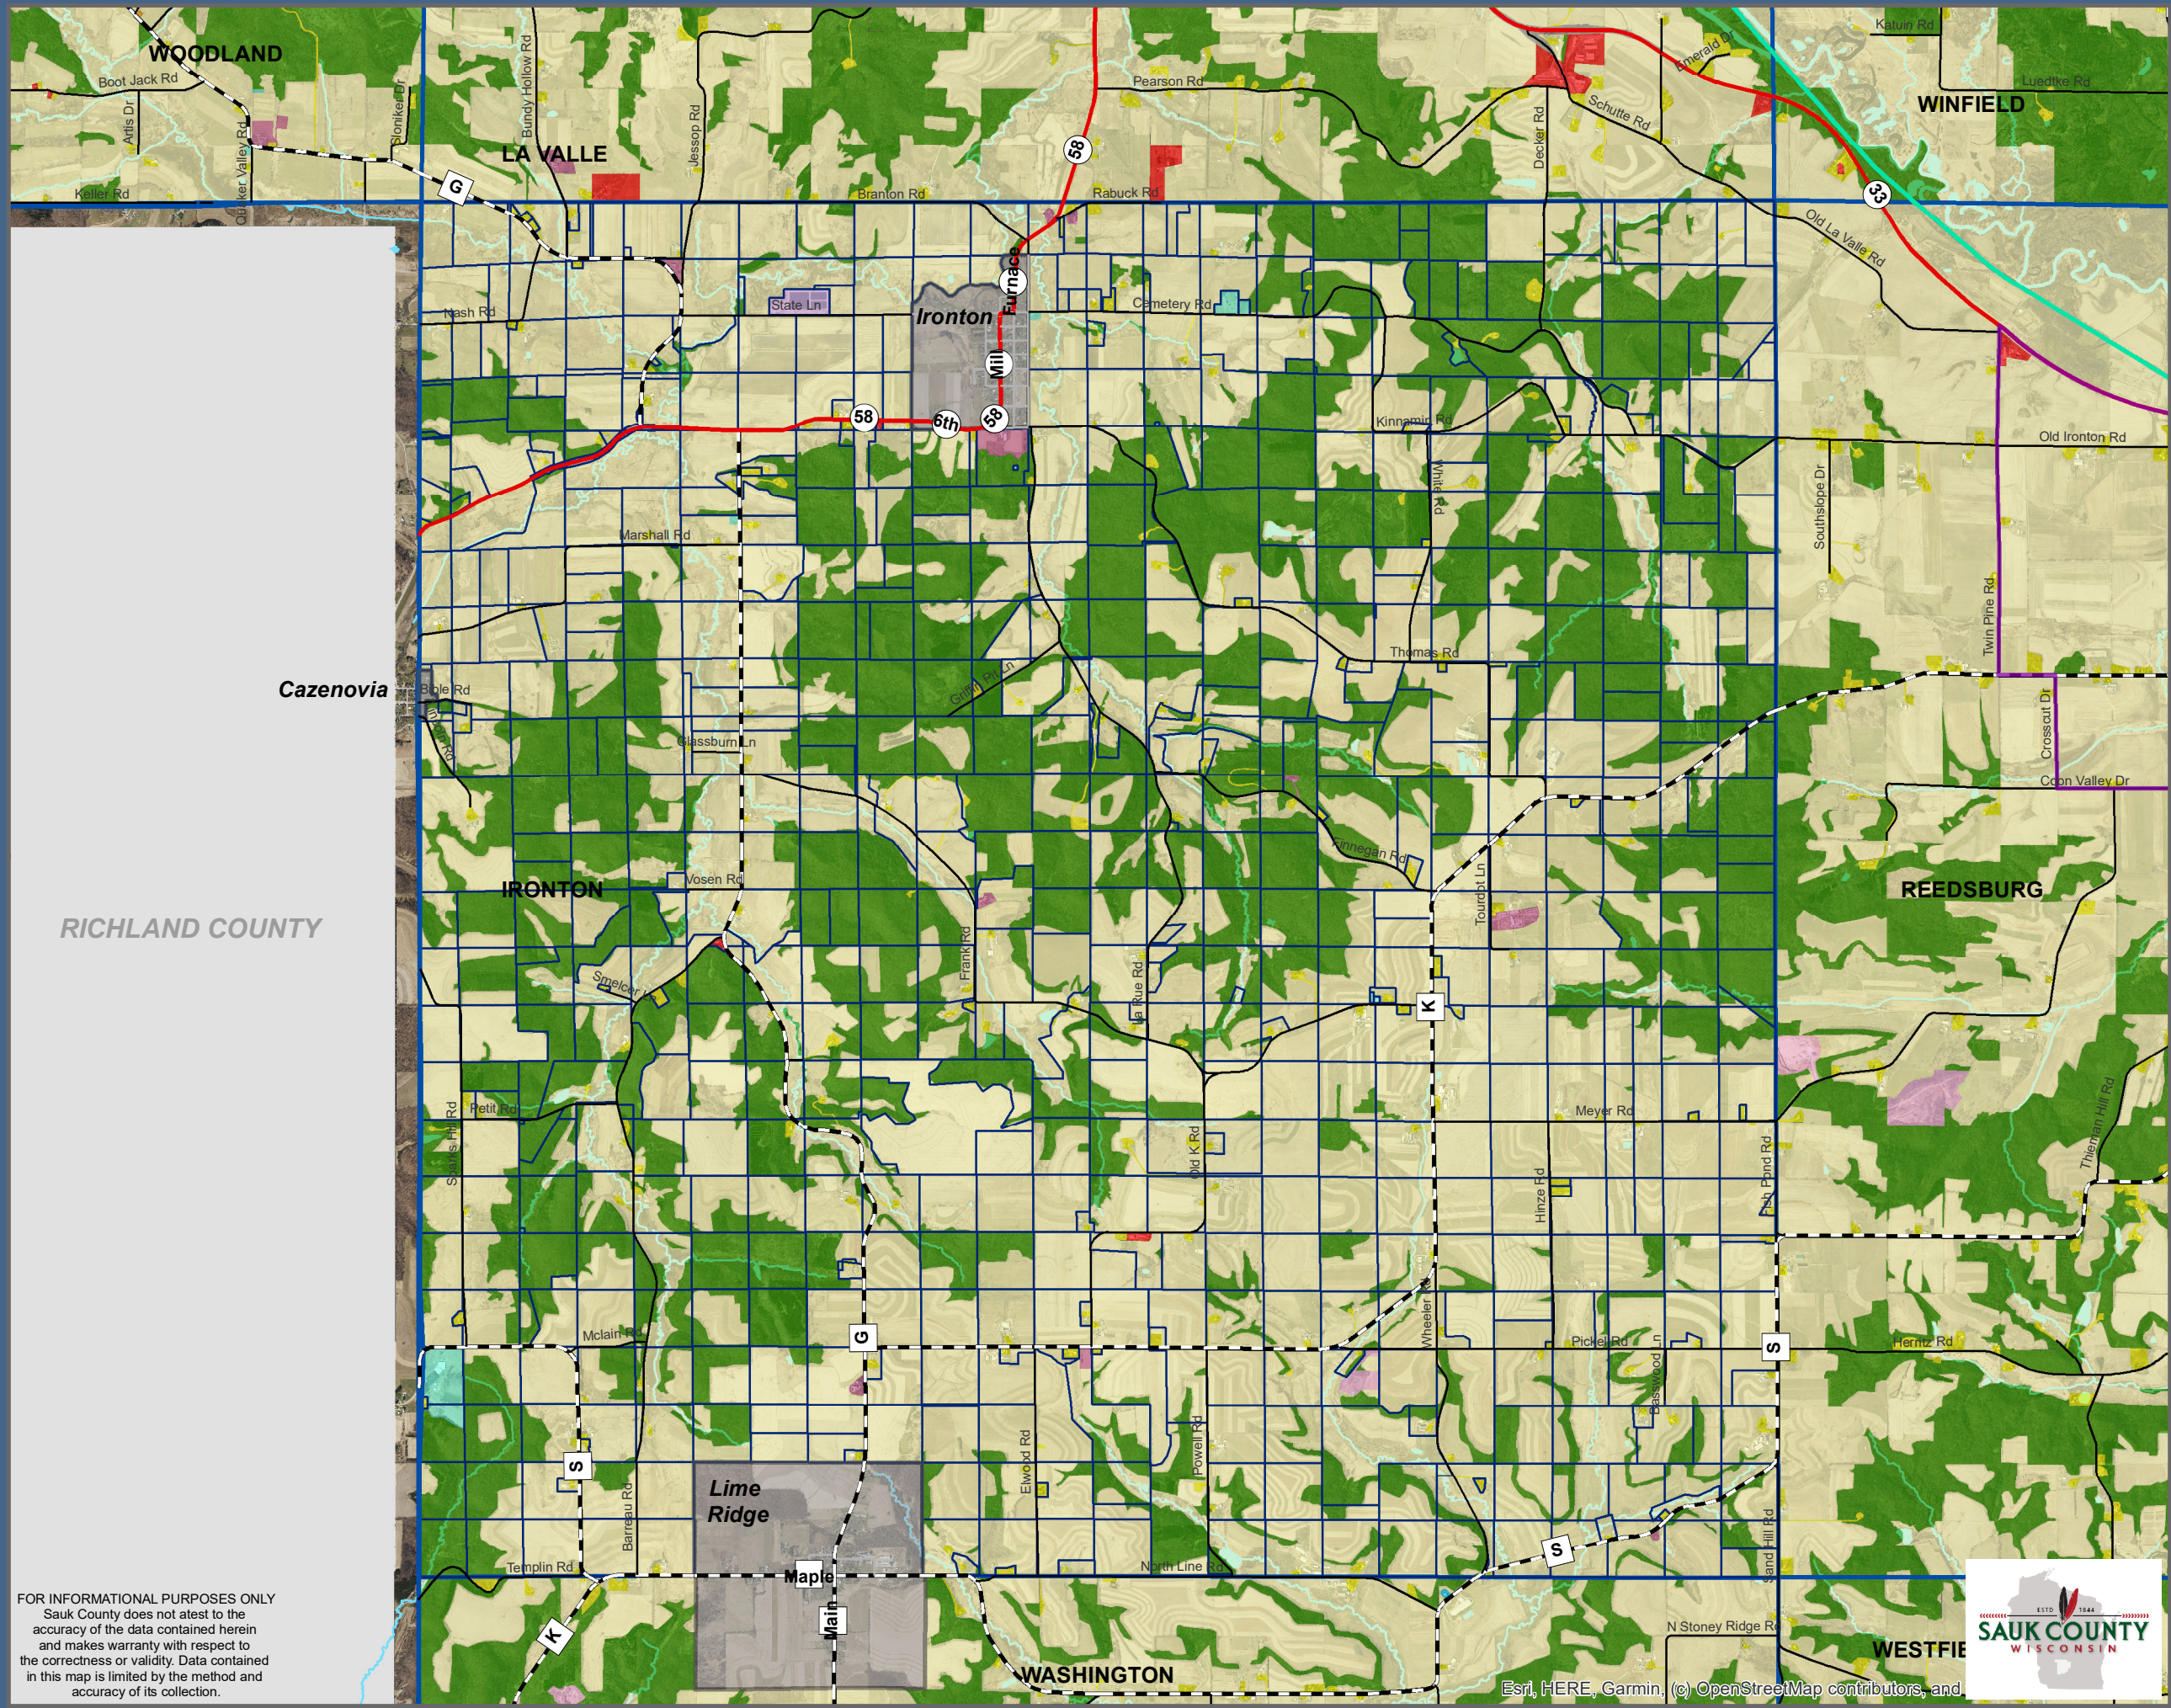

Current Land Use

Legend

Current Land Use

- Agriculture
- Commercial
- Industrial
- Institutional/Government
- Landfill/Extraction
- Mixed Use
- Multi-family Residential
- Recreation
- Single Family Residential
- Transportation
- Utility
- Vacant
- Woodland

Municipal Boundaries

- Village
- Tax Parcels
- Extra Territorial Zoning
- Town Boundary

Transportation

- County Highway
- U.S. Highway
- Municipal Streets
- State Highway
- Town Roads
- Railroads
- The "400" State Trail

FOR INFORMATIONAL PURPOSES ONLY
Sauk County does not attest to the accuracy of the data contained herein and makes warranty with respect to the correctness or validity. Data contained in this map is limited by the method and accuracy of its collection.

0 0.5 1
Miles

SAUK COUNTY WISCONSIN