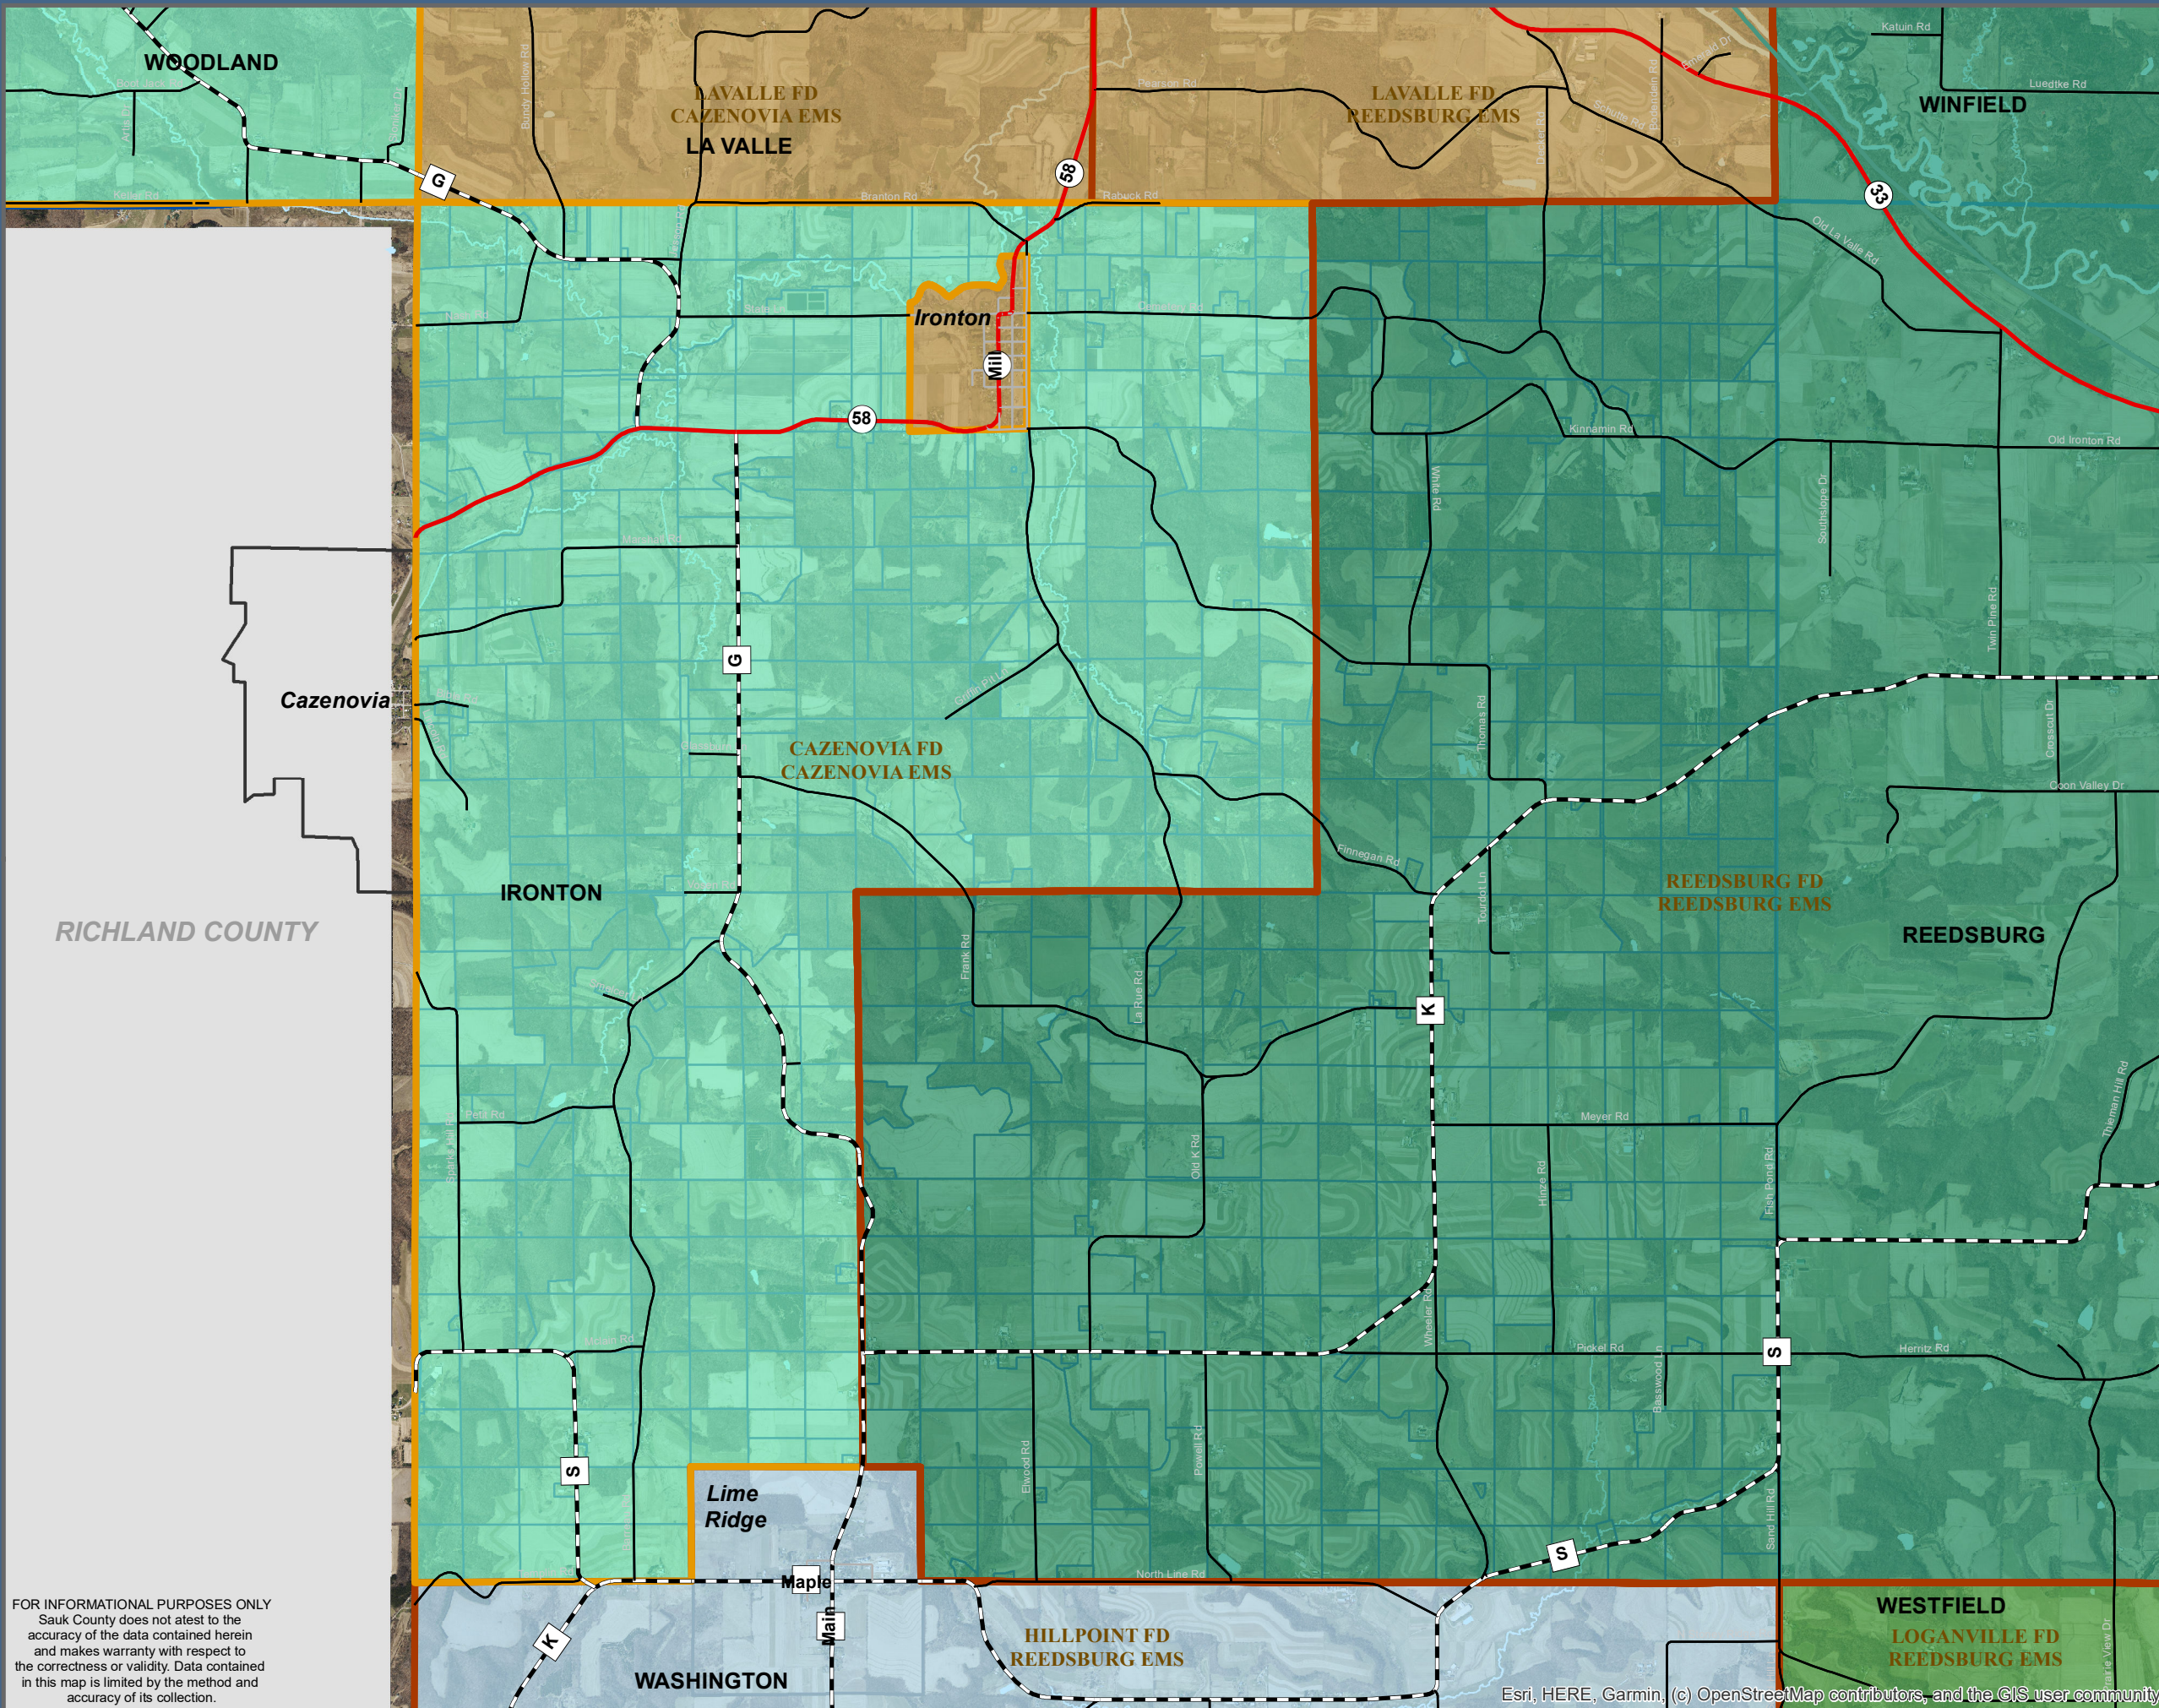

Emergency Service Districts

Legend

Emergency Service Districts

Ambulance EMS

-  Cazenovia
-  Reedsburg

Fire Department

-  Cazenovia
-  Hillpoint
-  La Valle
-  Loganville
-  Reedsburg

Municipal Boundaries

-  Villages
-  Tax Parcels
-  Town Boundary

Transportation

-  County Highway
-  U.S. Highway
-  Municipal Streets
-  State Highway
-  Town Roads
-  Railroads
-  The "400" State Trail

FOR INFORMATIONAL PURPOSES ONLY
Sauk County does not attest to the accuracy of the data contained herein and makes warranty with respect to the correctness or validity. Data contained in this map is limited by the method and accuracy of its collection.