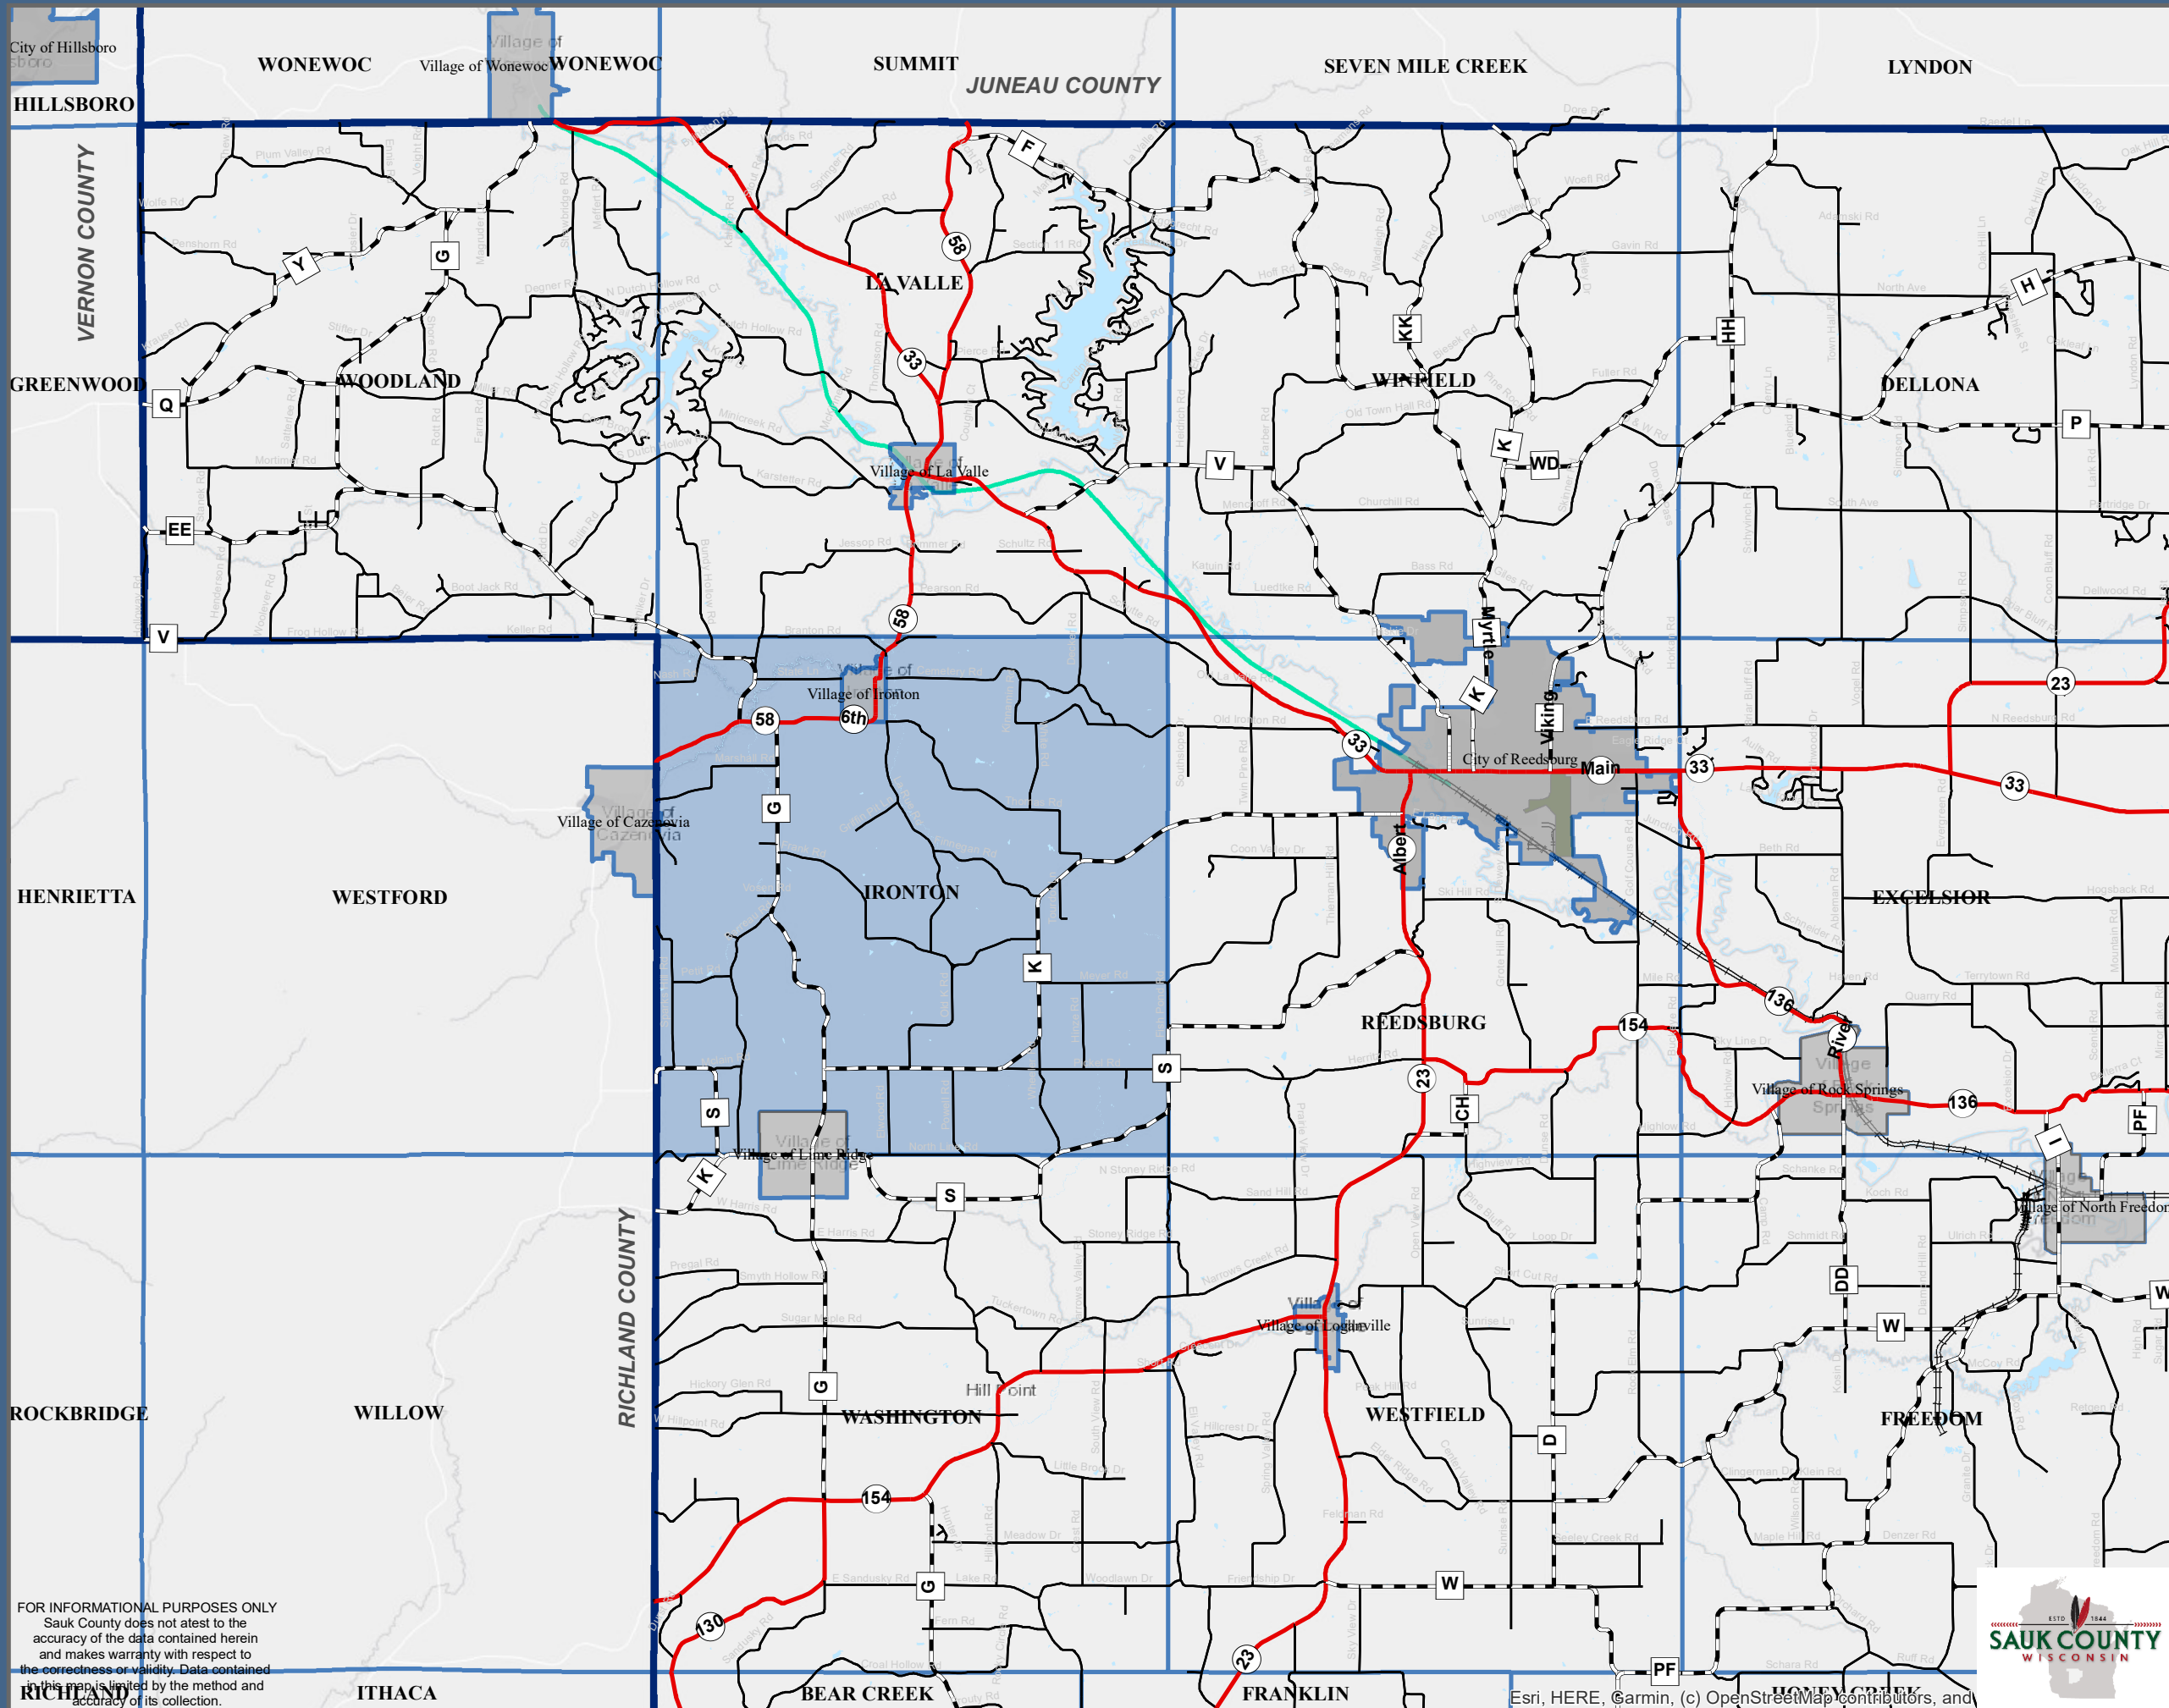

Town of Ironton Comprehensive Plan

Regional Context

Map 1-1

Legend

Municipal Boundaries

-  Town Boundaries
-  Cities
-  Villages
-  Town of Ironton
-  Reedsburg Municipal Airport
-  County Boundaries

Transportation

-  County Highway
-  U.S. Highway
-  State Highway
-  Town Roads
-  Railroads
-  The "400" State Trail

FOR INFORMATIONAL PURPOSES ONLY
Sauk County does not attest to the accuracy of the data contained herein and makes warranty with respect to the correctness or validity. Data contained in this map is limited by the method and accuracy of its collection.

Esri, HERE, Garmin, (c) OpenStreetMap contributors, and