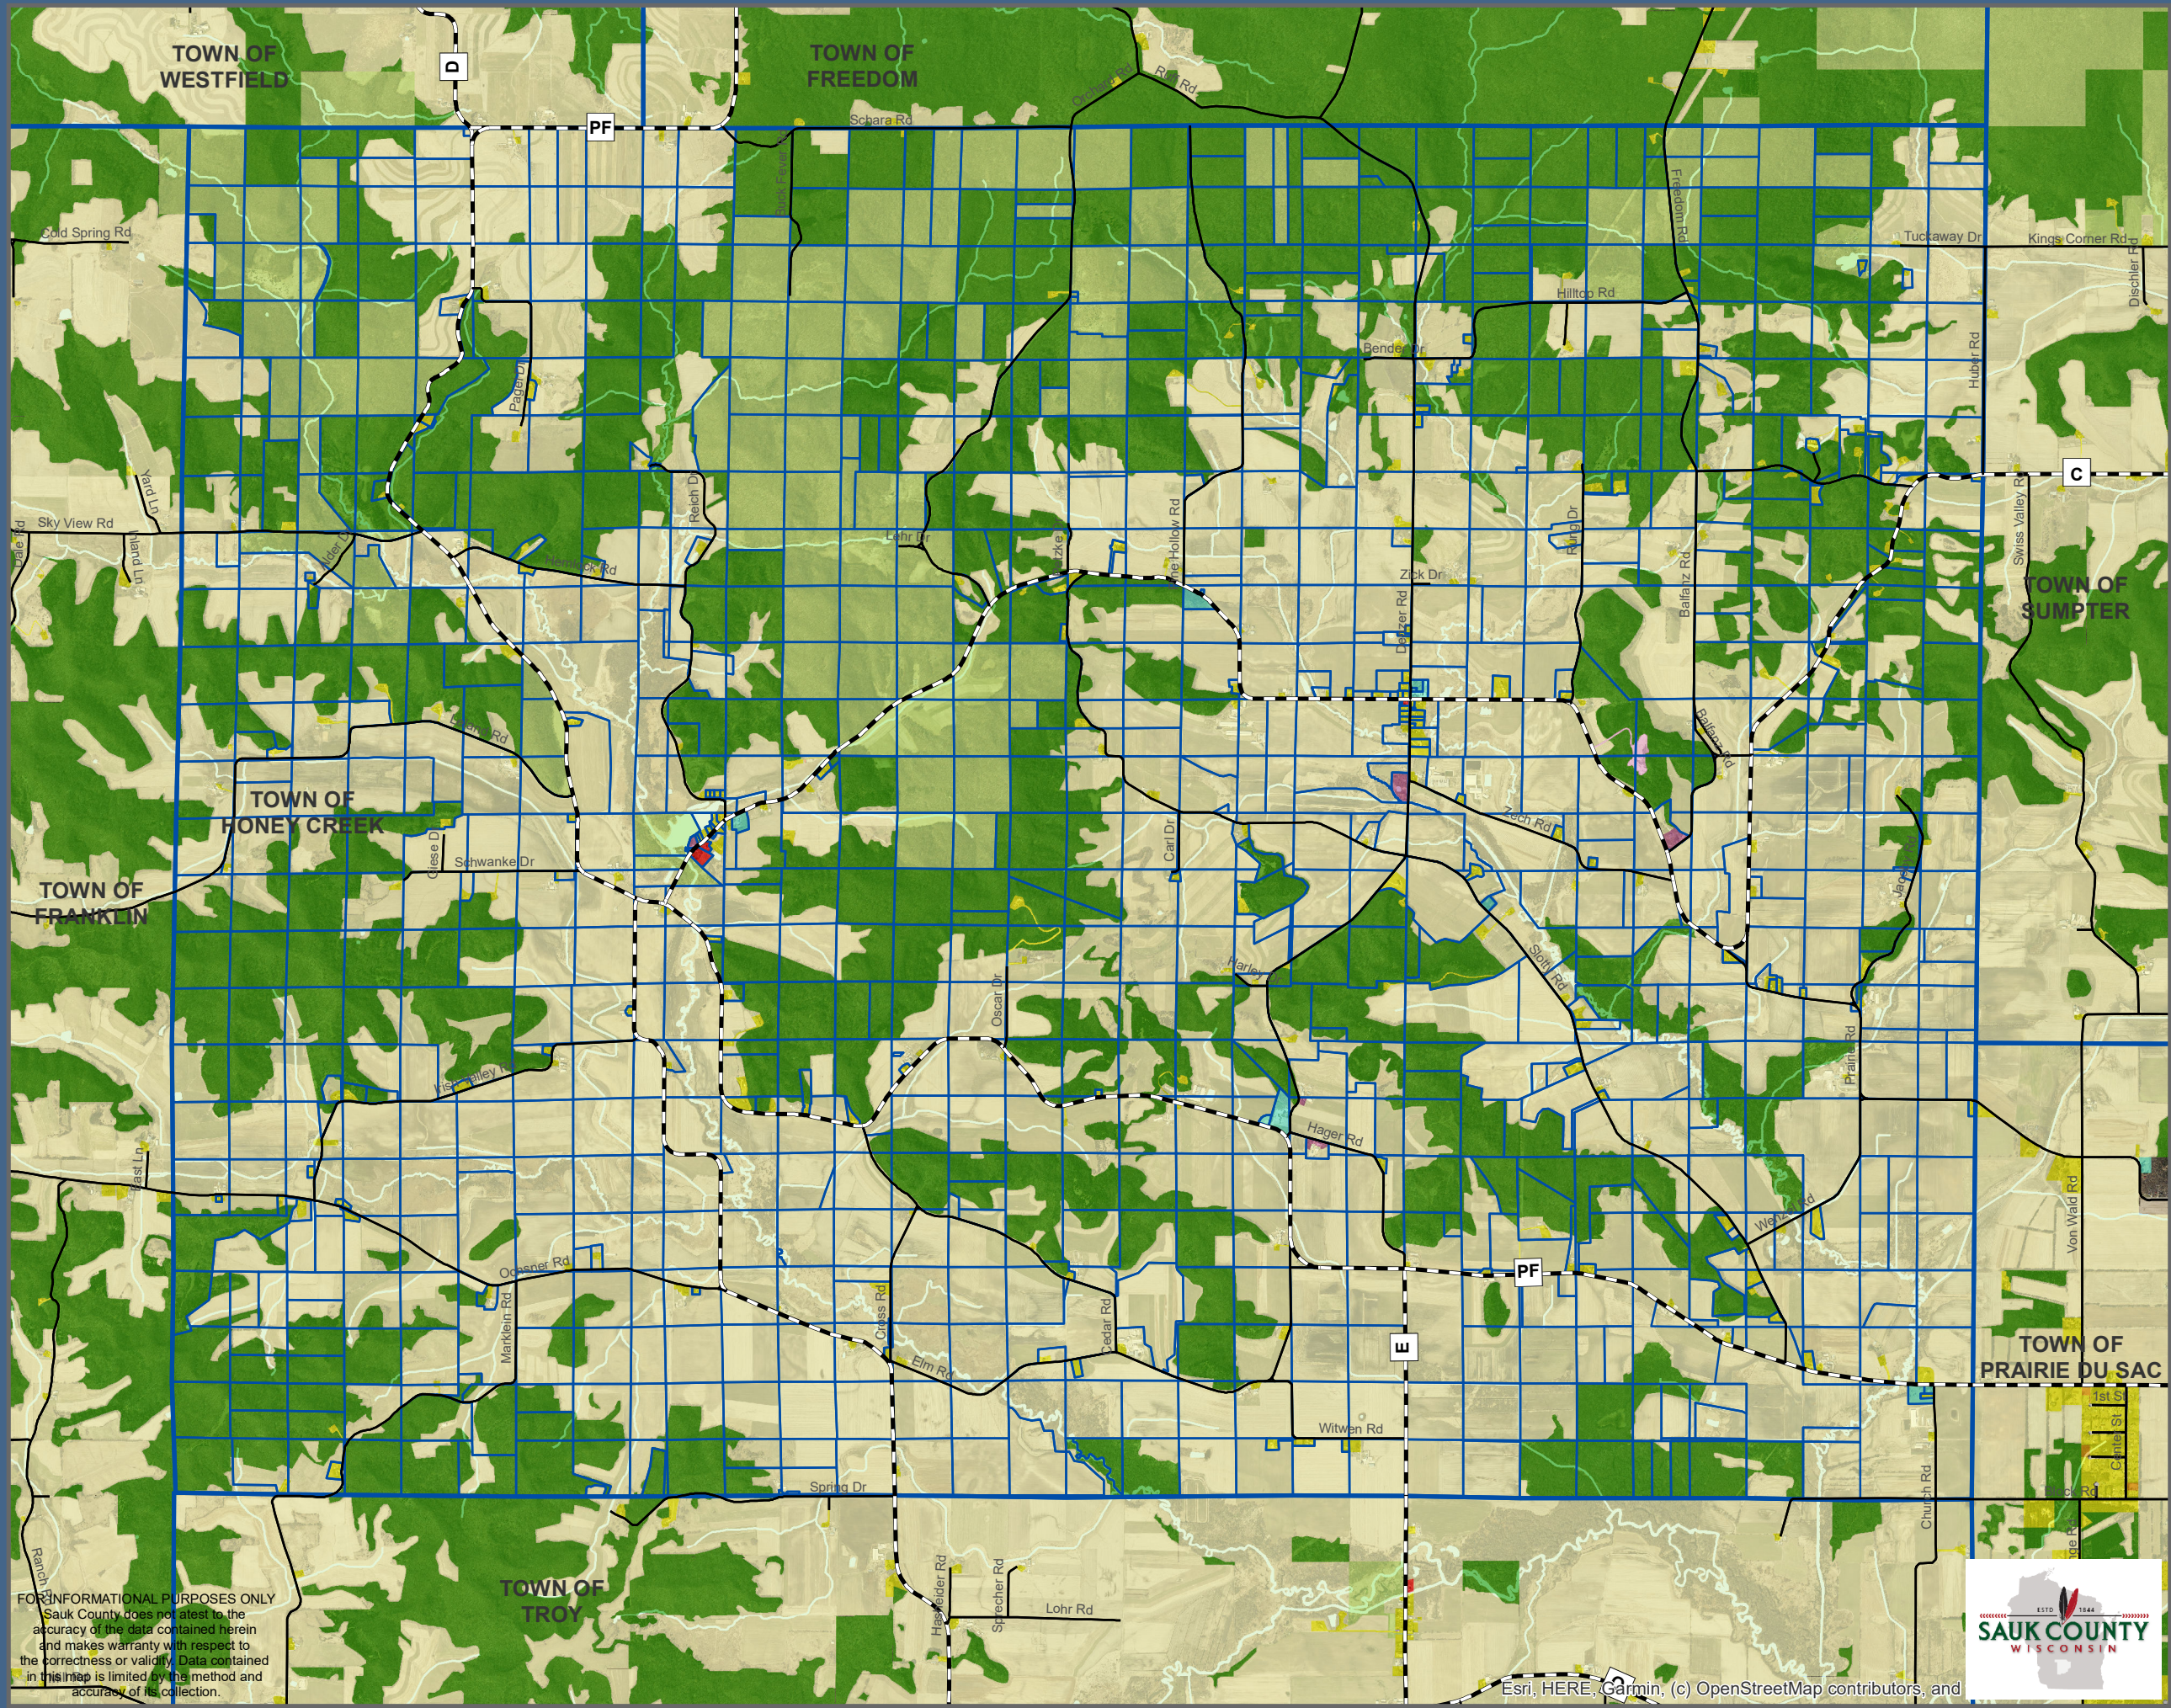

Town of Honey Creek Comprehensive Plan Map 11-1

Current Land Use

Legend

- Current Land Use**
- Agriculture
 - Commercial
 - Industrial
 - Institutional/ Government
 - Landfill/ Extraction
 - Mixed Use
 - Multi-family Residential
 - Recreation
 - Single Family Residential
 - Transportation
 - Utility
 - Vacant
 - Woodland
- Municipal Boundaries**
- Town Boundary
 - Tax Parcels
- Transportation**
- County Highway
 - U.S. Highway
 - Municipal Streets
 - State Highway
 - Town Roads

FOR INFORMATIONAL PURPOSES ONLY
 Sauk County does not attest to the accuracy of the data contained herein and makes warranty with respect to the correctness or validity. Data contained in this map is limited by the method and accuracy of its collection.

Esri, HERE, Garmin, (c) OpenStreetMap contributors, and