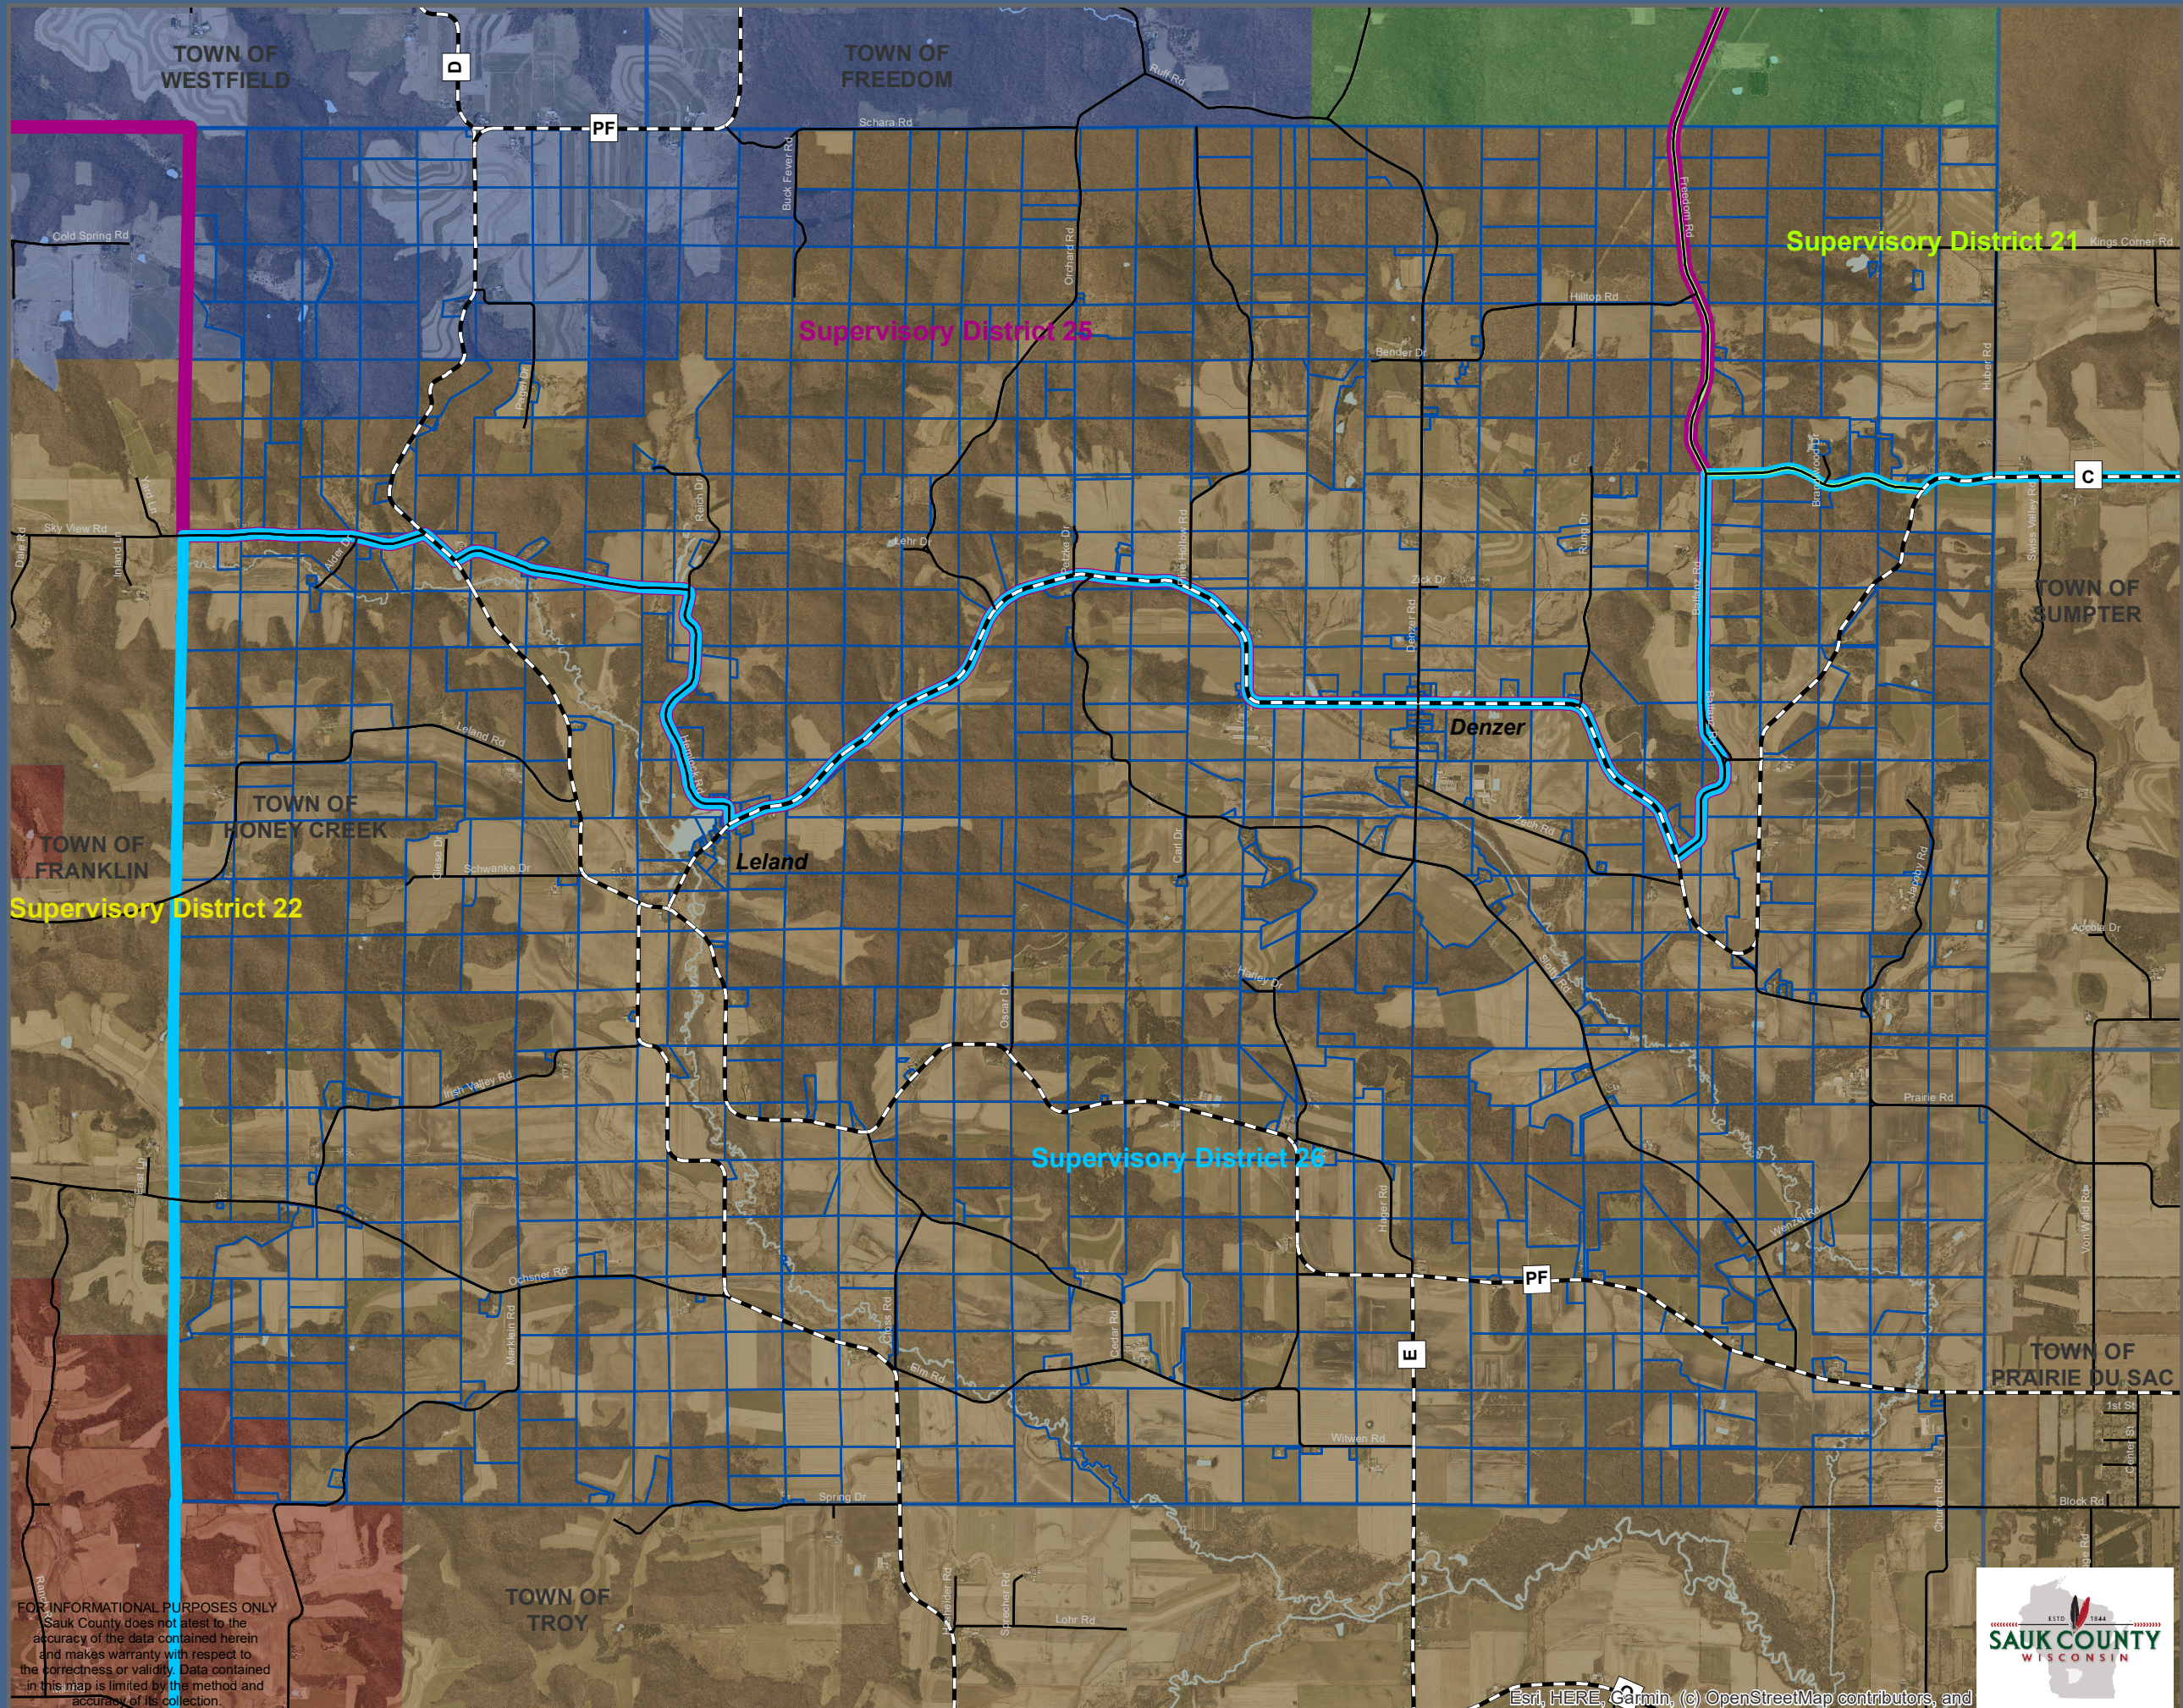

**Town of Honey Creek  
Comprehensive Plan  
Map 1-2**

**Jurisdictional  
Boundaries**

**Legend**

**County Supervisory Districts**

- 21
- 22
- 25
- 26

**School Districts**

- Baraboo
- Reedsburg
- River Valley
- Sauk Prairie

**Municipal Boundaries**

- City
- Village
- Town Boundary
- Tax Parcels

**Transportation**

- County Highway
- U.S. Highway
- Municipal Streets
- State Highway
- Town Roads

FOR INFORMATIONAL PURPOSES ONLY  
 Sauk County does not attest to the accuracy of the data contained herein and makes warranty with respect to the correctness or validity. Data contained in this map is limited by the method and accuracy of its collection.

Esri, HERE, Garmin, (c) OpenStreetMap contributors, and