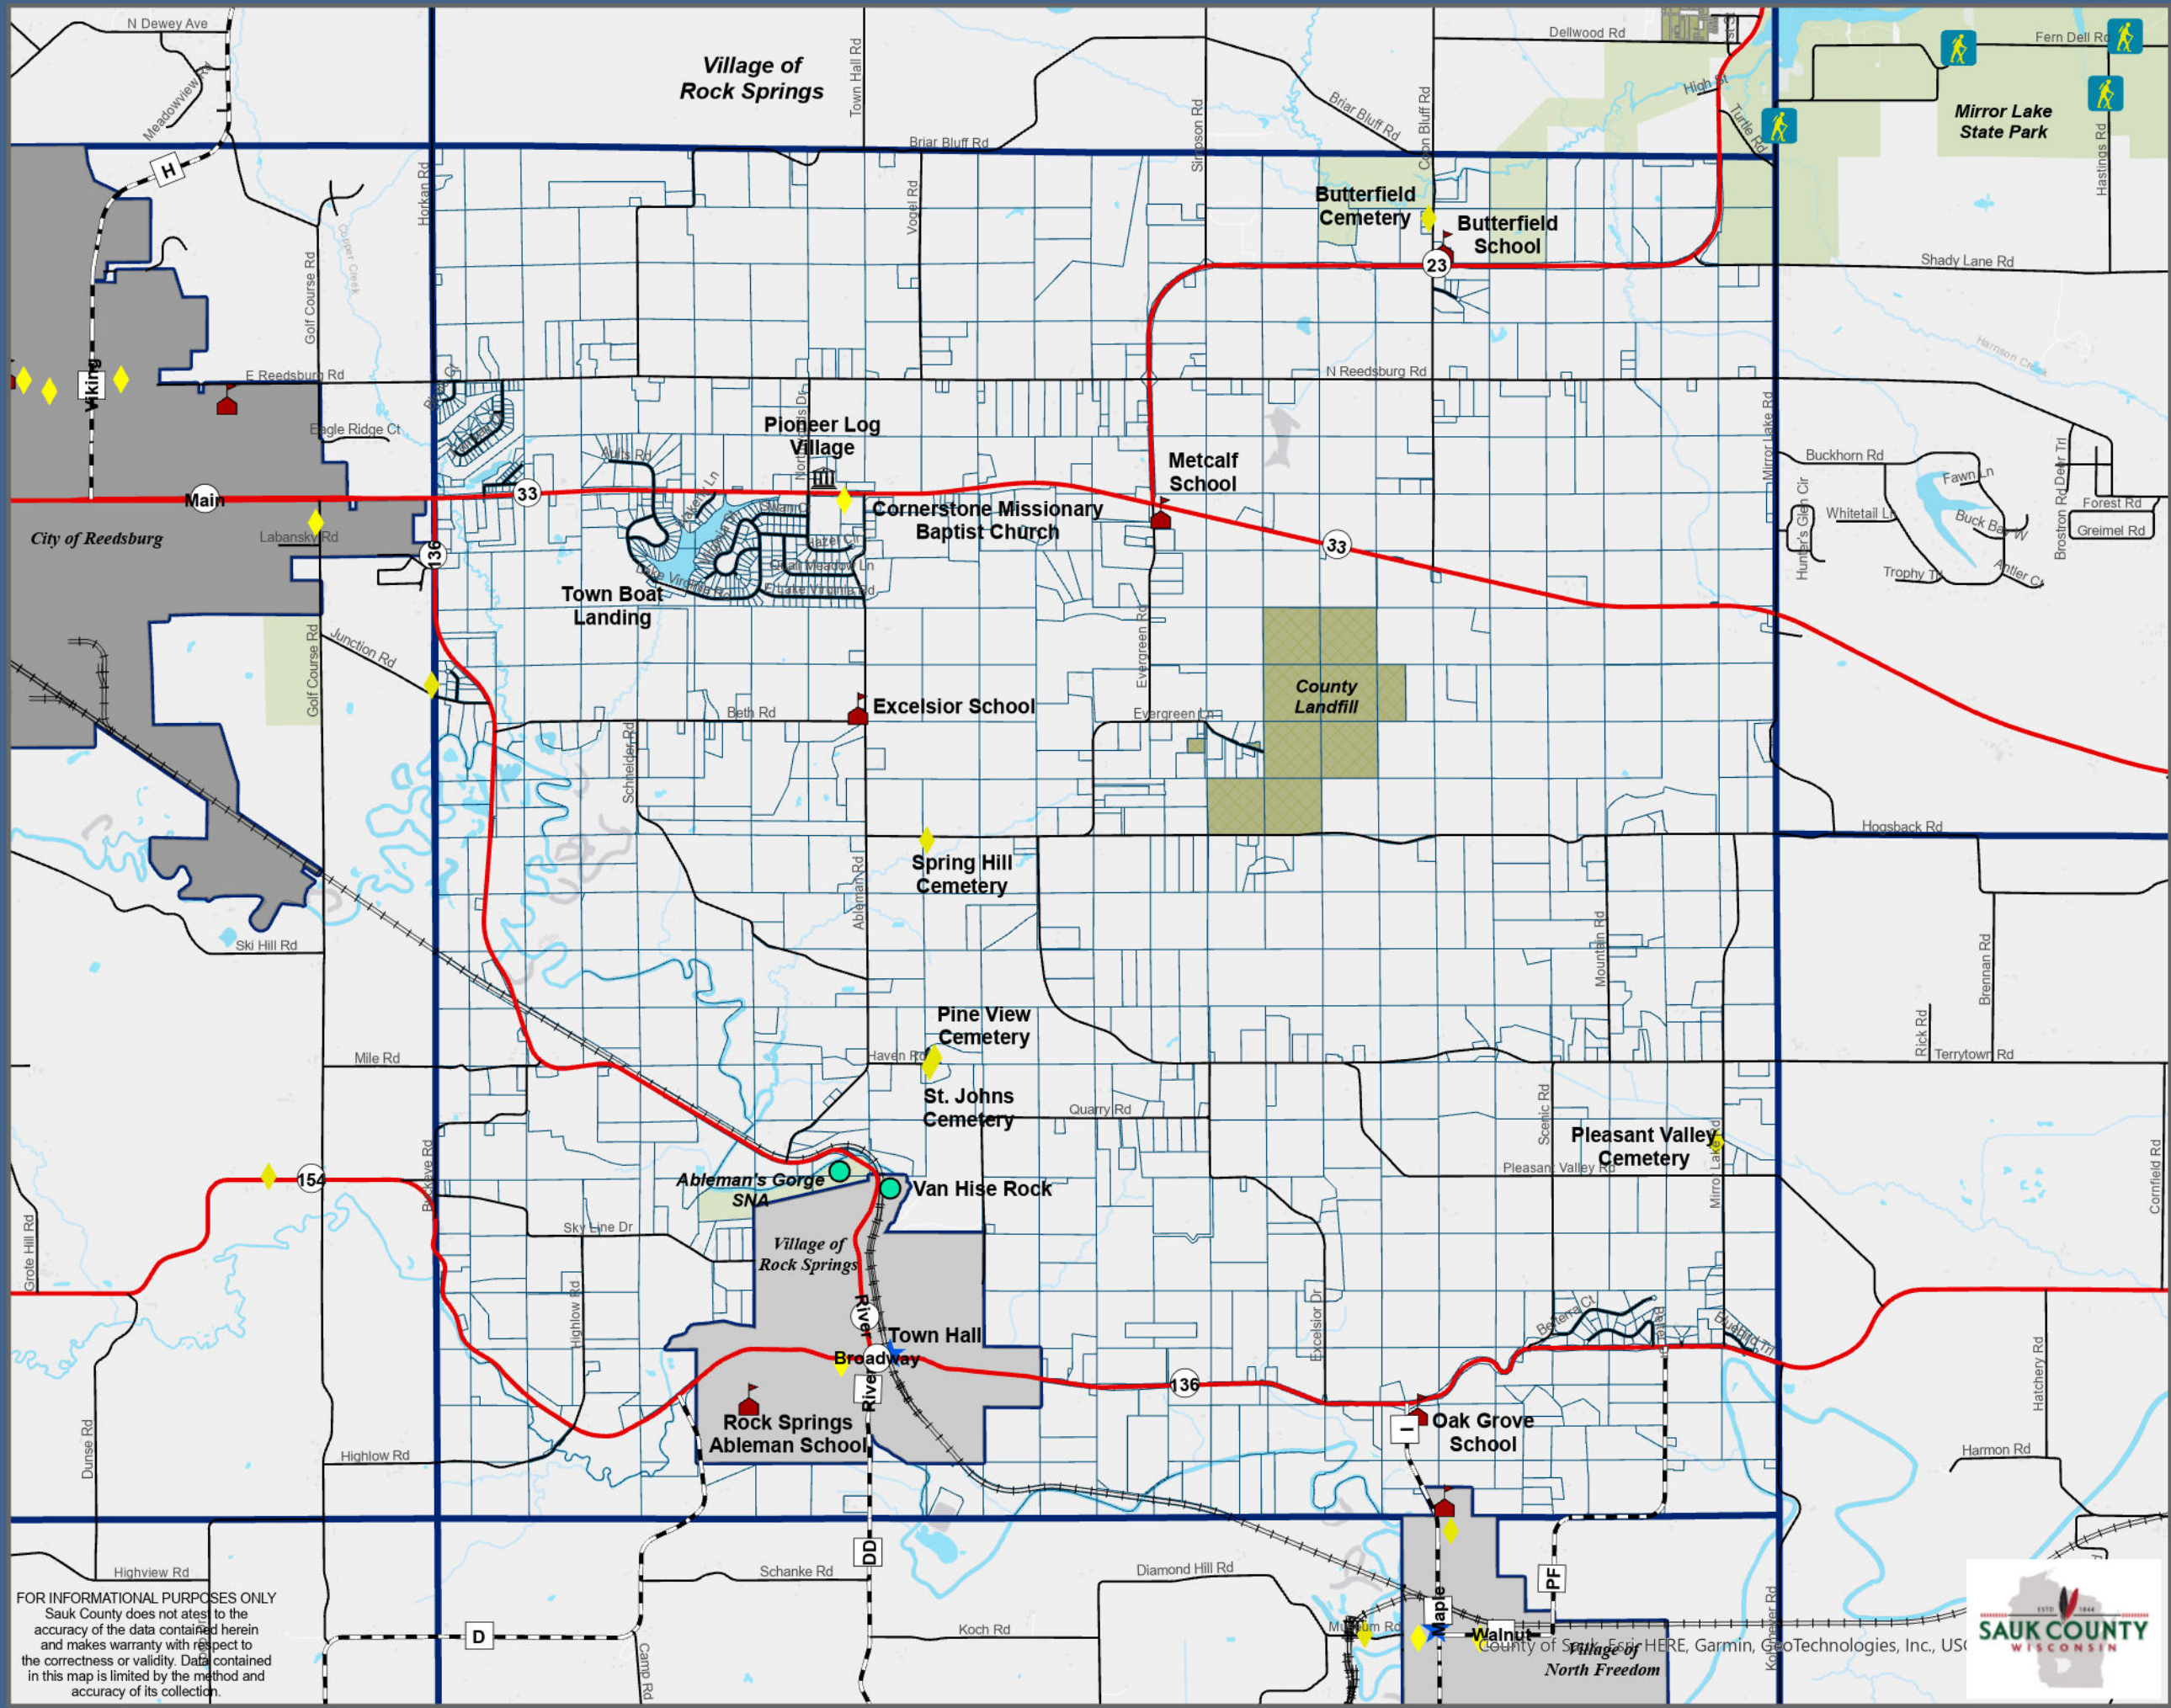

**Town of Excelsior
Comprehensive Plan
Map 6-1**

Community Resources

Legend

- Community Resources**
-  Point of Interest
 -  Town Hall
 -  Museum
 -  Church
 -  Cemetery
 -  School
 -  Public Recreation Trailhead

Municipal Boundaries

-  Town
-  City
-  Village
-  Tax Parcels
-  Public Open Spaces

Transportation

-  State Highway
-  County Highway
-  Town Roads
-  Railroads

FOR INFORMATIONAL PURPOSES ONLY
Sauk County does not attest to the accuracy of the data contained herein and makes warranty with respect to the correctness or validity. Data contained in this map is limited by the method and accuracy of its collection.