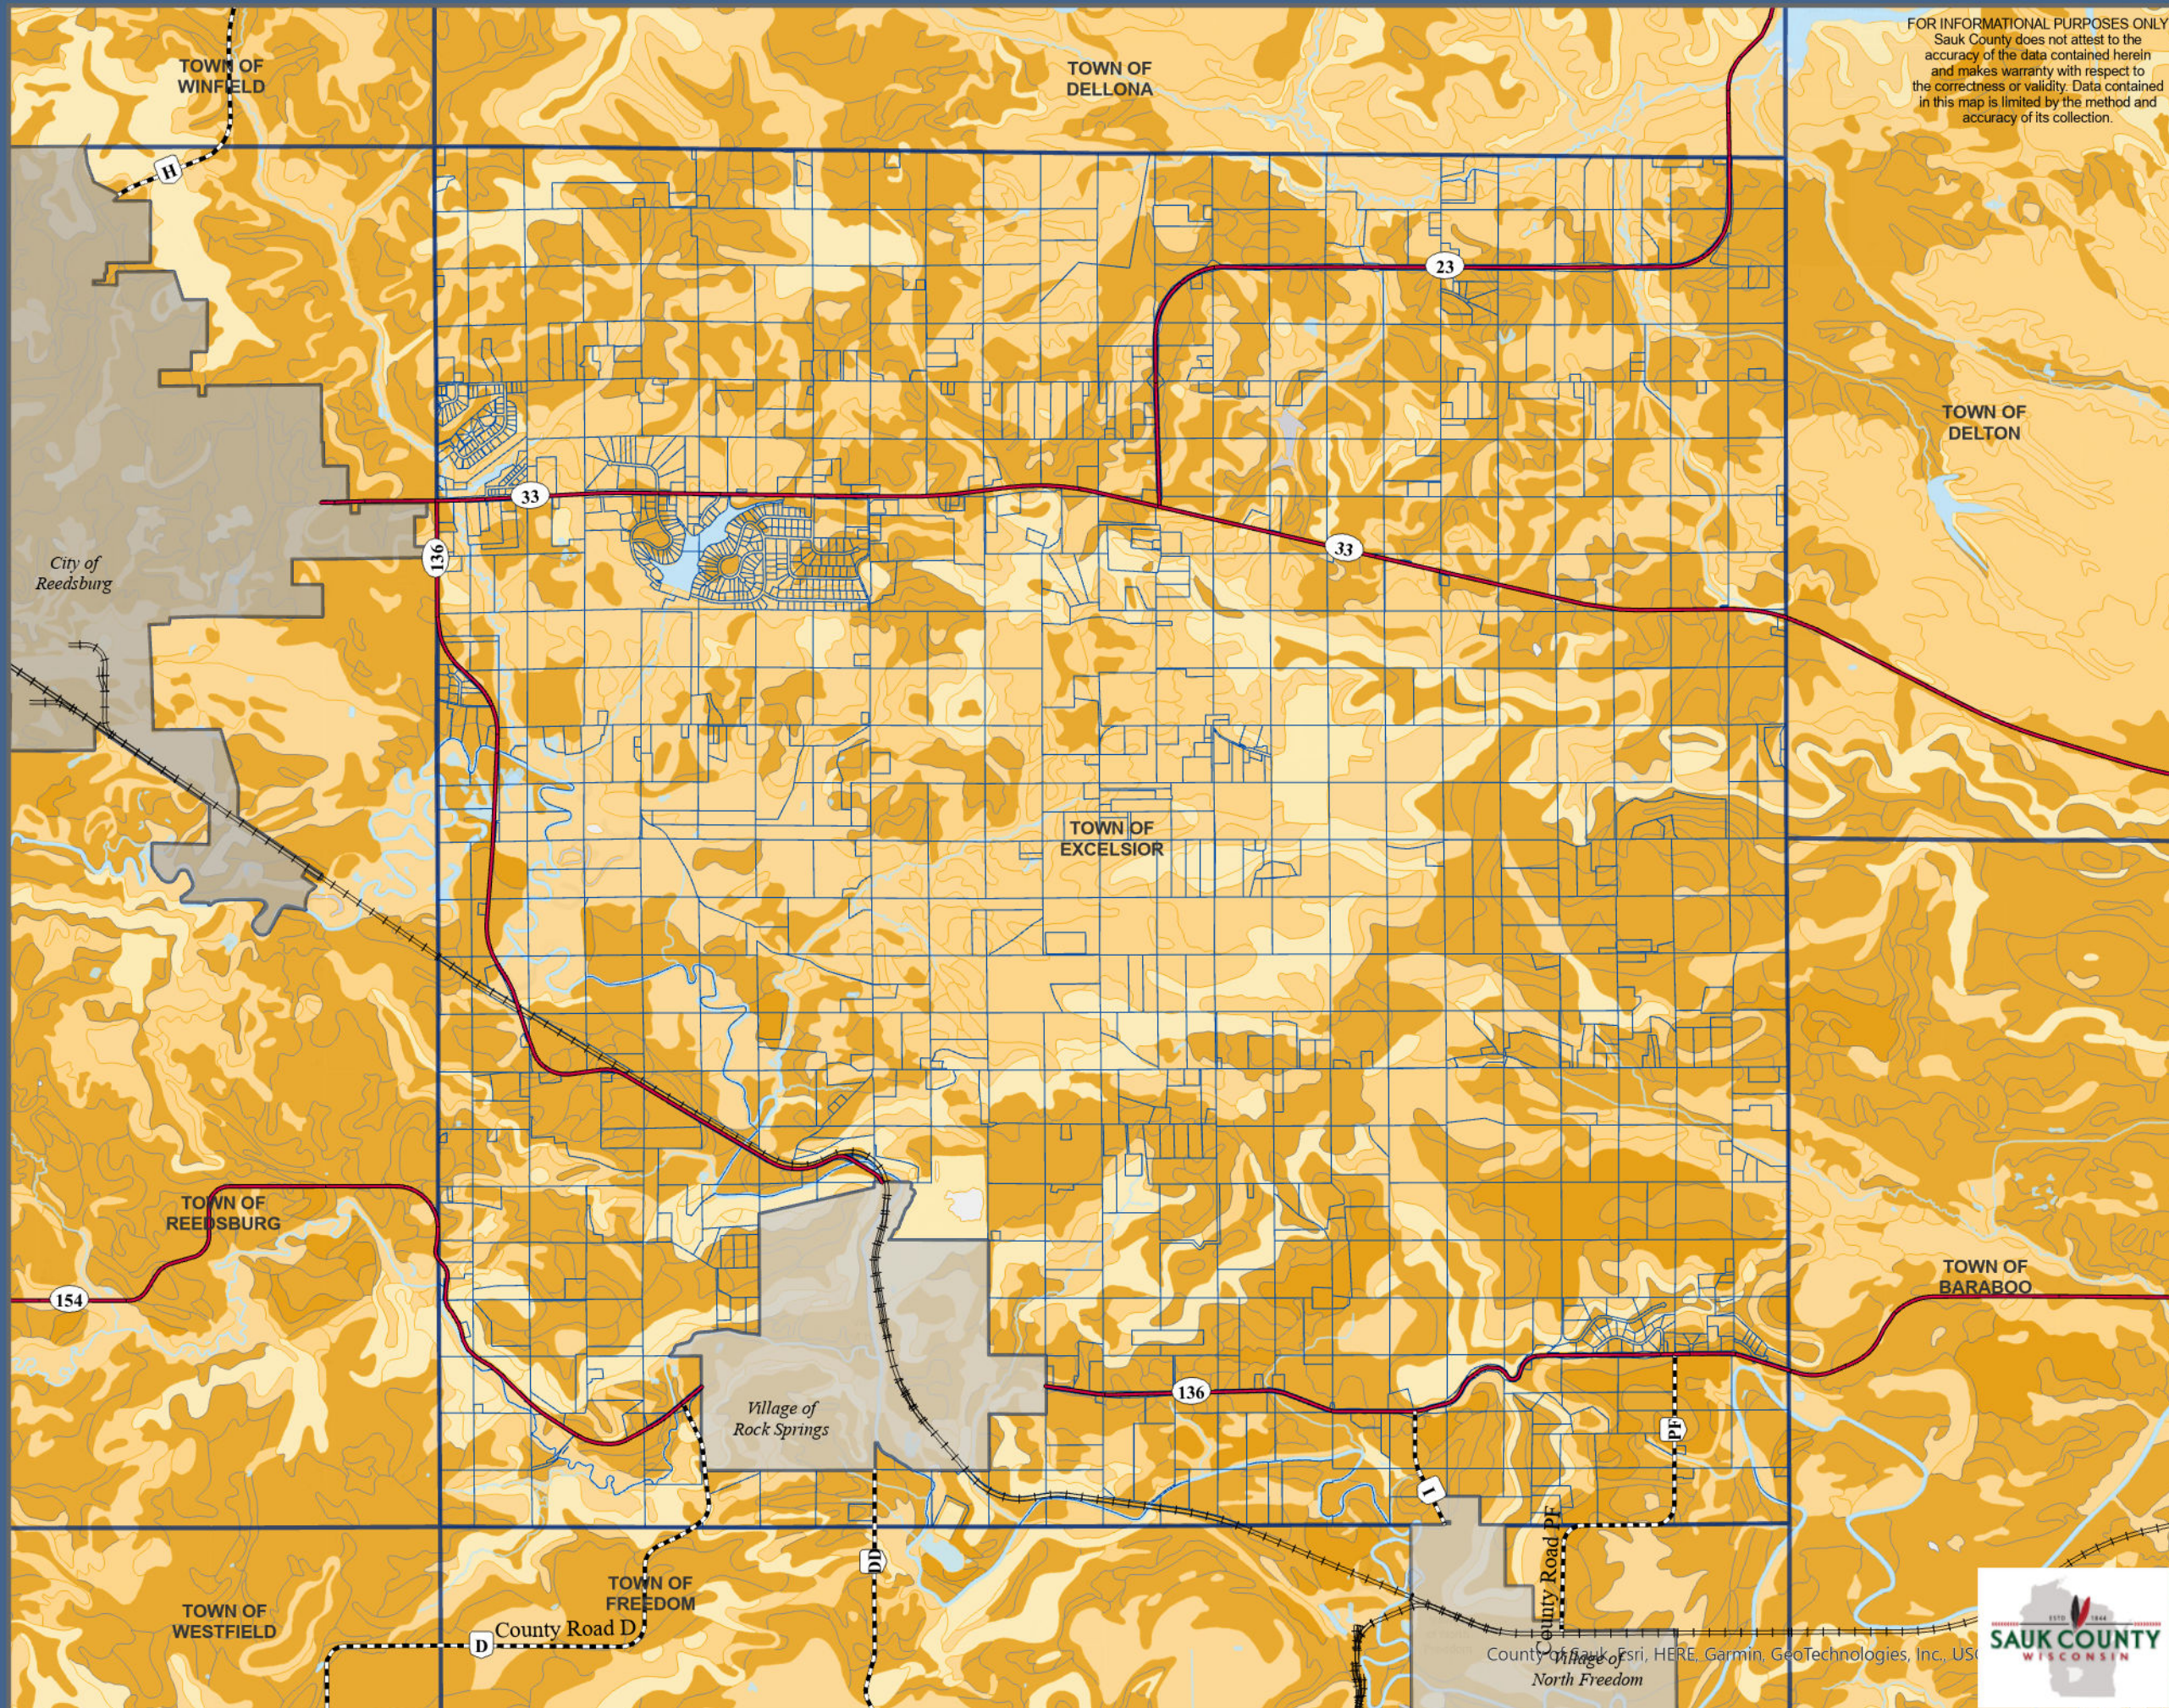

Town of Excelsior Comprehensive Plan Map 5-1

FOR INFORMATIONAL PURPOSES ONLY
Sauk County does not attest to the accuracy of the data contained herein and makes warranty with respect to the correctness or validity. Data contained in this map is limited by the method and accuracy of its collection.

Land Capability

Legend

Land Capability

- Class I, II, III
- Class IV, V, VI
- Class VII, VIII

Municipal Boundaries

- Town
- City
- Village
- Tax Parcels

Waterbodies

- Stream or River
- Lake or Pond

Transportation

- State Road
- County Road
- Railroads

County of Sauk, Esri, HERE, Garmin, GeoTechnologies, Inc., USA