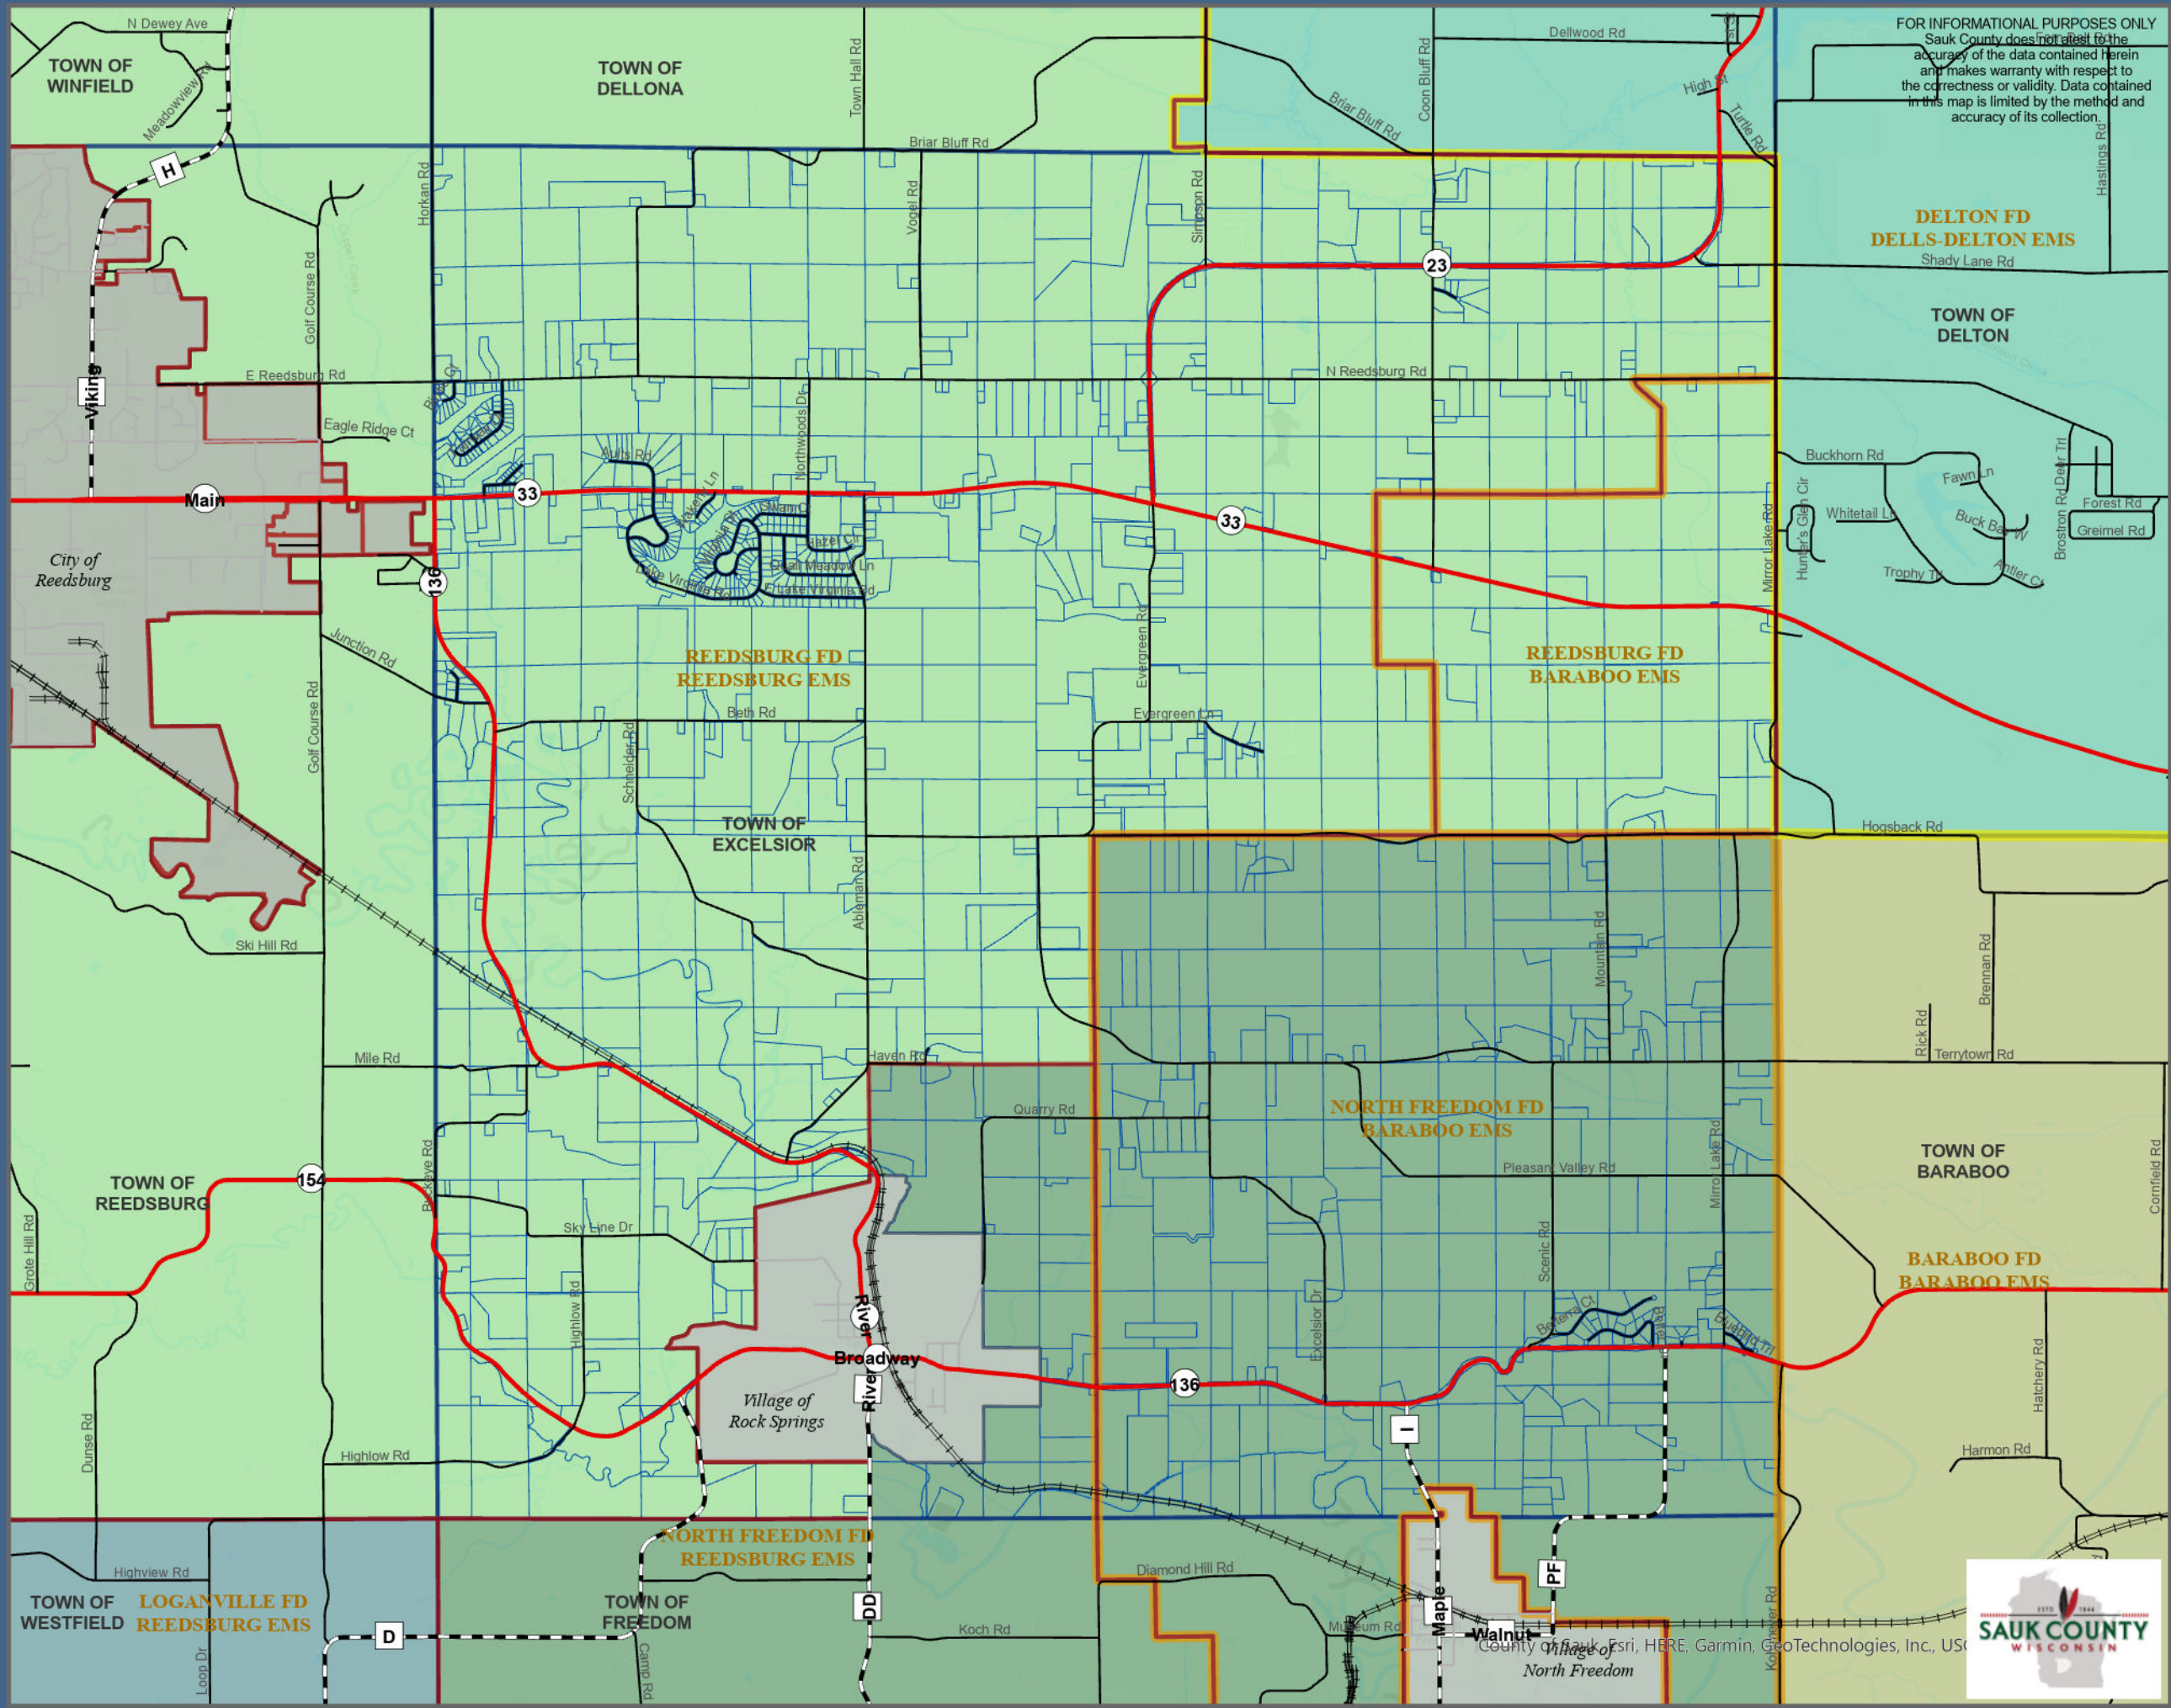

Town of Excelsior Comprehensive Plan Map 1-4

Emergency Services

Legend

Emergency Service Districts

Ambulance

-  Baraboo
-  Dells-Delton
-  Reedsburg

Fire

-  Baraboo
-  Delton
-  Loganville
-  North Freedom
-  Reedsburg

Municipal Boundaries

-  Town
-  City
-  Village
-  Tax Parcels

Transportation

-  County Highway
-  U.S. Highway
-  Municipal Streets
-  State Highway
-  Town Roads
-  Railroads

FOR INFORMATIONAL PURPOSES ONLY
Sauk County does not attest to the
accuracy of the data contained herein
and makes warranty with respect to
the correctness or validity. Data contained
in this map is limited by the method and
accuracy of its collection.