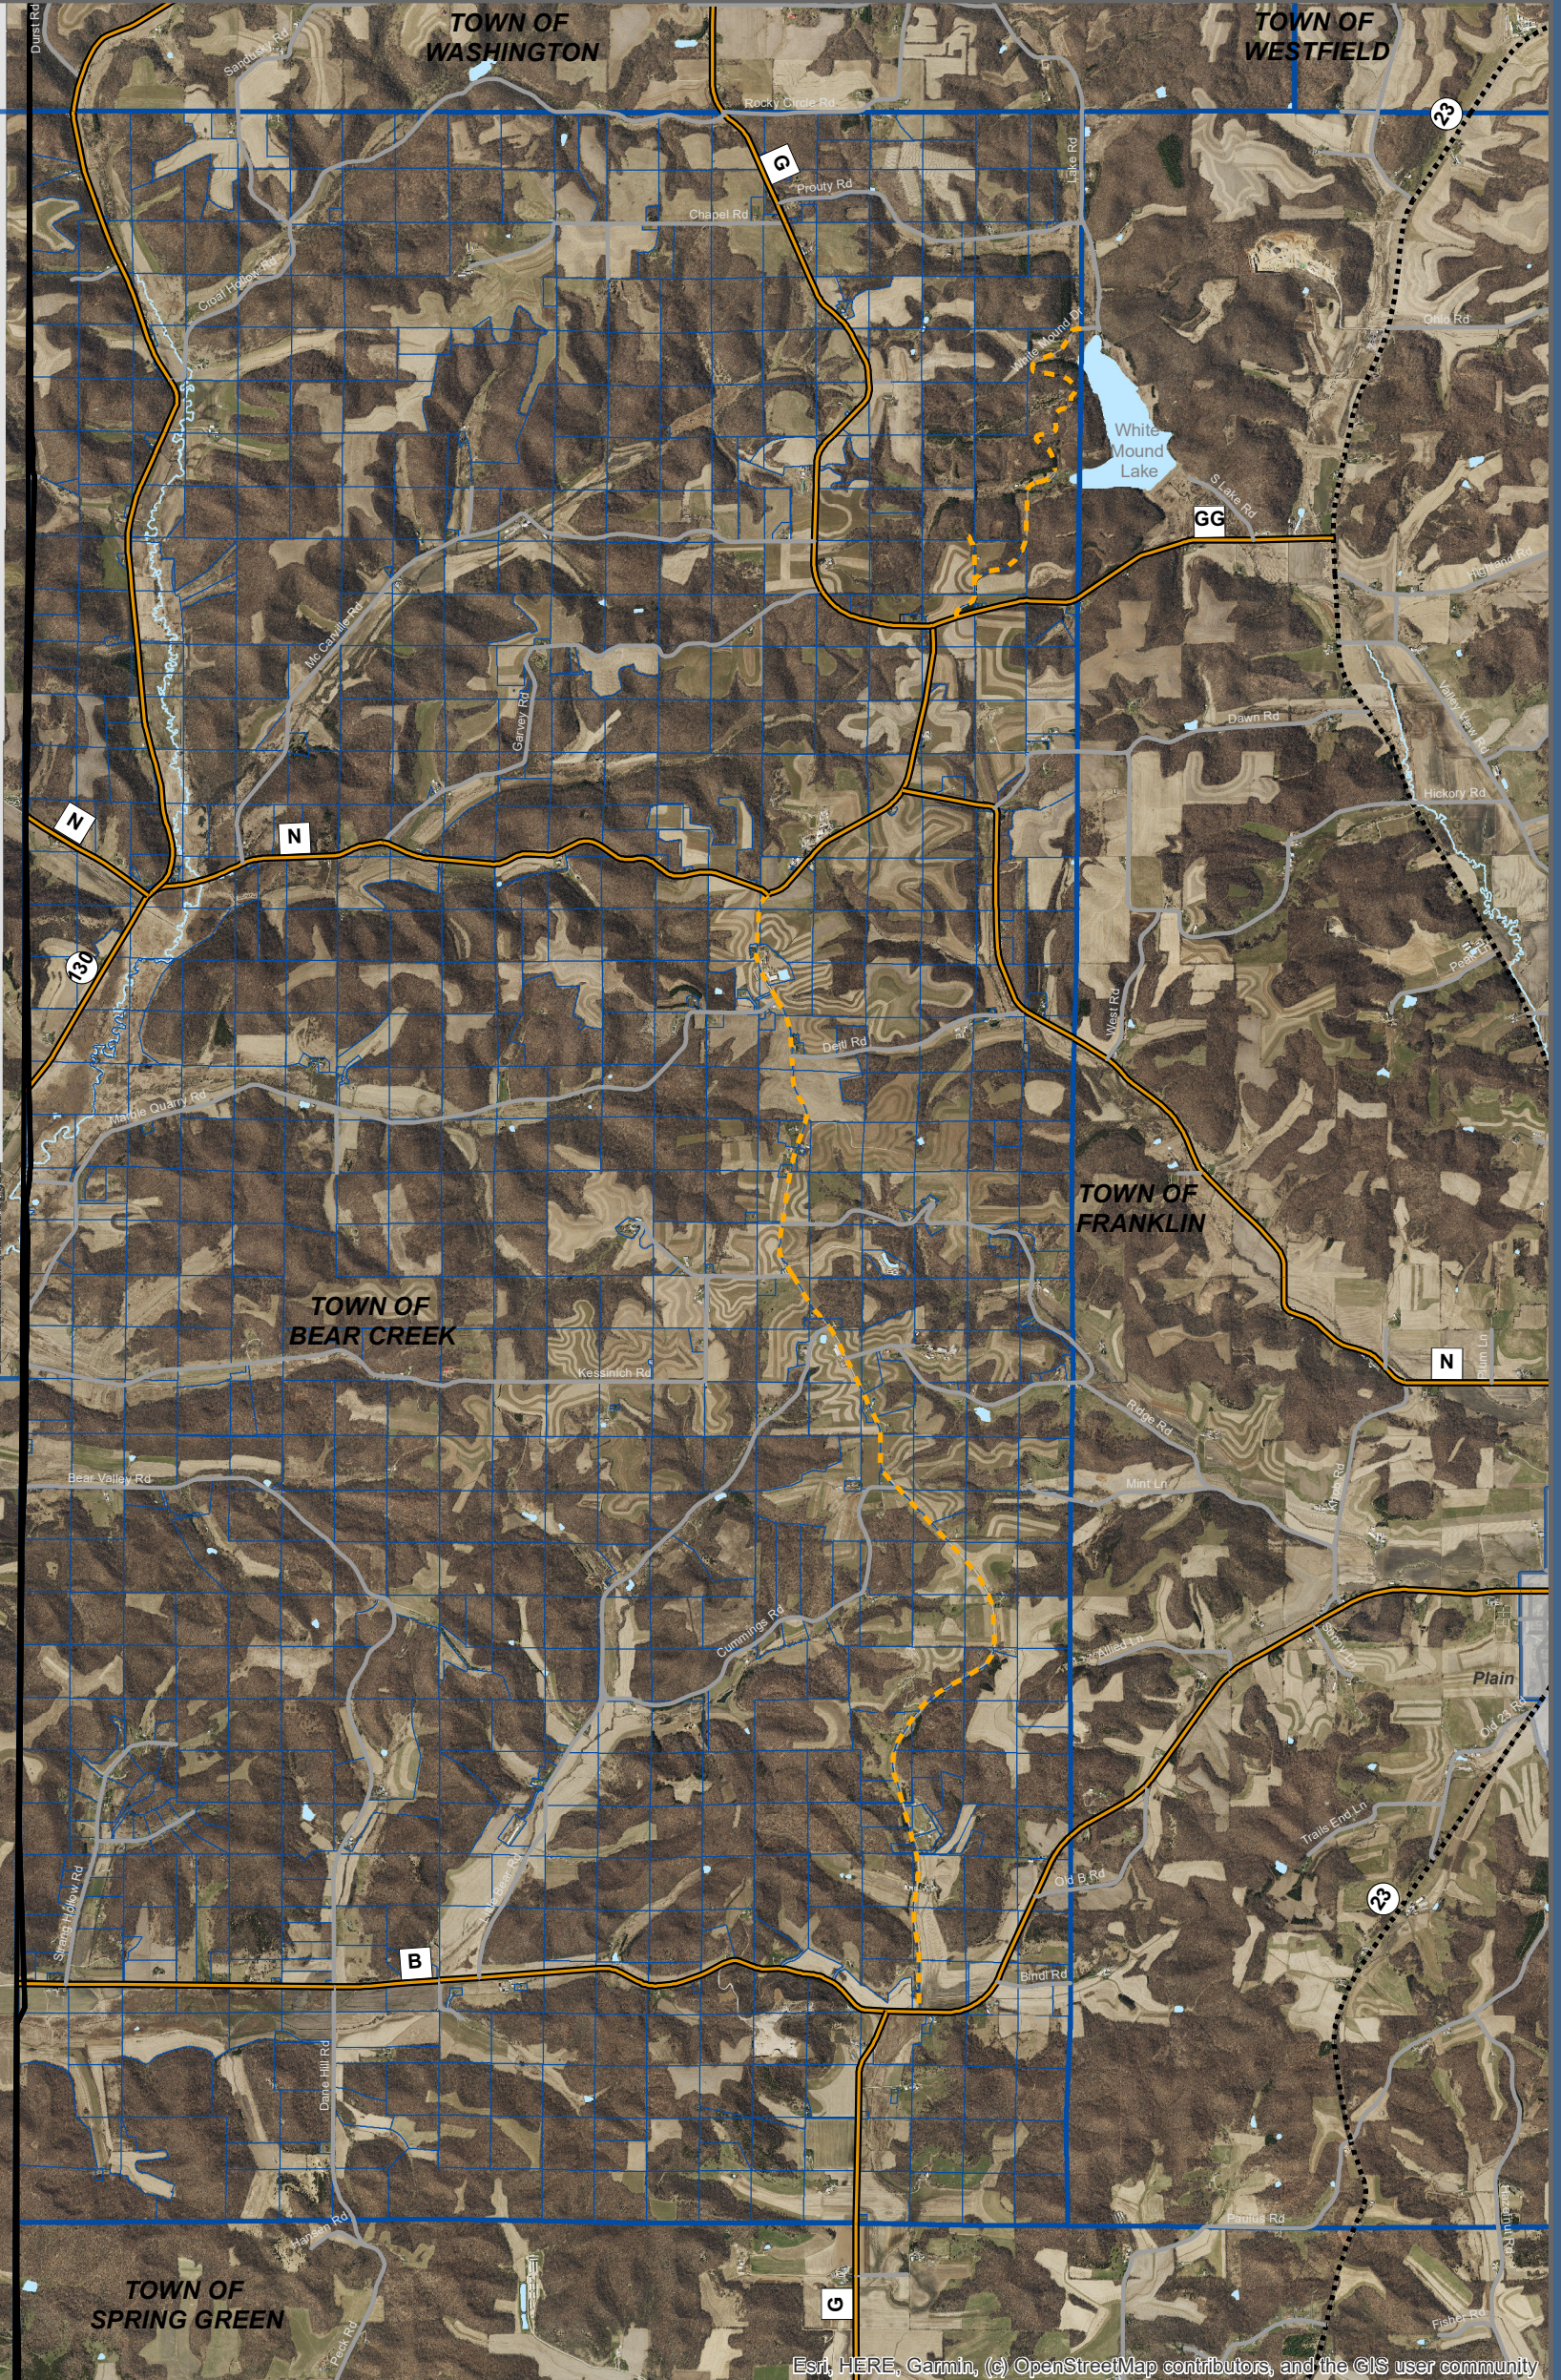

TOWN OF WILLOW

TOWN OF ITHACA

RICHLAND COUNTY

TOWN OF BUENA VISTA

FOR INFORMATIONAL PURPOSES ONLY
 Sauk County does not attest to the accuracy
 of the data contained herein and makes
 warranty with respect to the correctness or
 validity. Data contained in this map is limited
 by the method and accuracy of its collection.

Esri, HERE, Garmin, (c) OpenStreetMap contributors, and the GIS user community

Legend

Transportation

- Principal Arterials
- Minor Arterials
- Major Collectors
- Minor Collectors
- Local Roads
- Railroads

Municipal Boundaries

- Town
- City
- Village
- Tax Parcels

Waterbodies

- Stream or River
- Lake or Pond