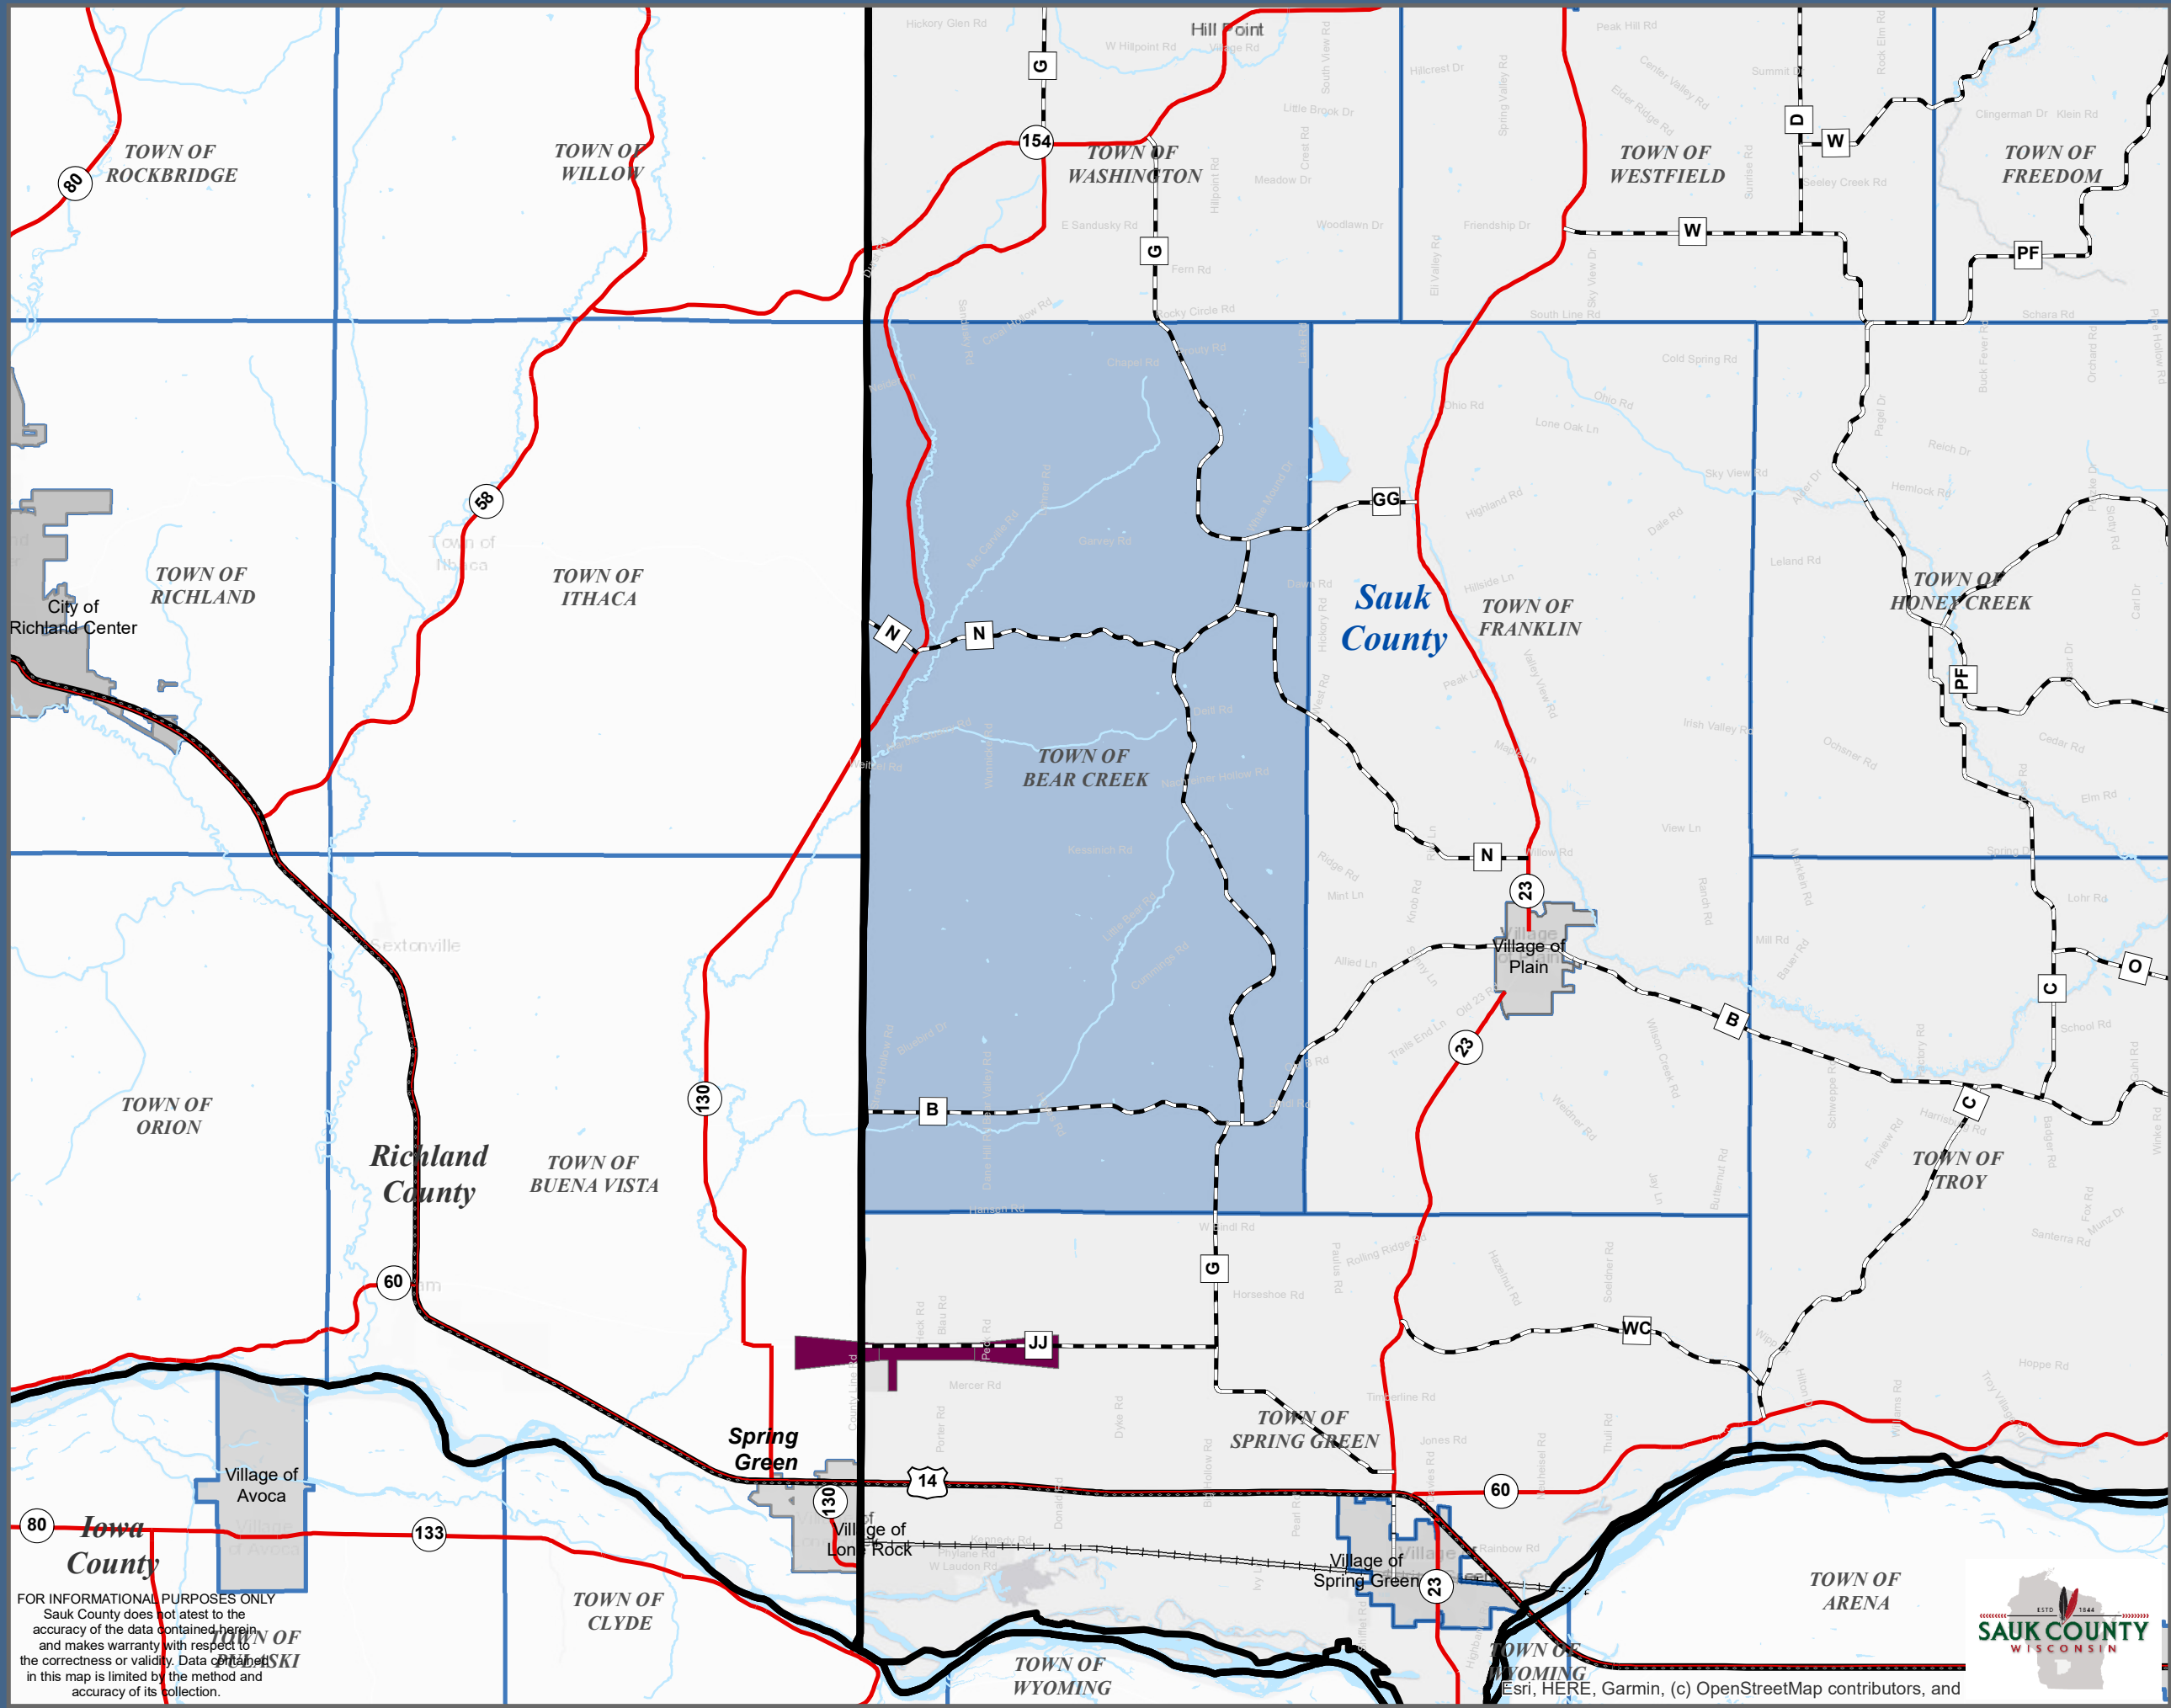

Town of Bear Creek Comprehensive Plan

Regional Context

Map 1-1

Legend

Municipal Boundaries

-  County Boundaries
-  Bear Creek
-  Town
-  City
-  Village
-  Tri-County Airport

Waterbodies

-  Lake or Pond
-  Stream or River

Transportation

-  State Highway
-  US Highway
-  County Highway
-  Railroads

FOR INFORMATIONAL PURPOSES ONLY
 Sauk County does not attest to the
 accuracy of the data contained herein
 and makes warranty with respect to
 the correctness or validity. Data contained
 in this map is limited by the method and
 accuracy of its collection.

Esri, HERE, Garmin, (c) OpenStreetMap contributors, and