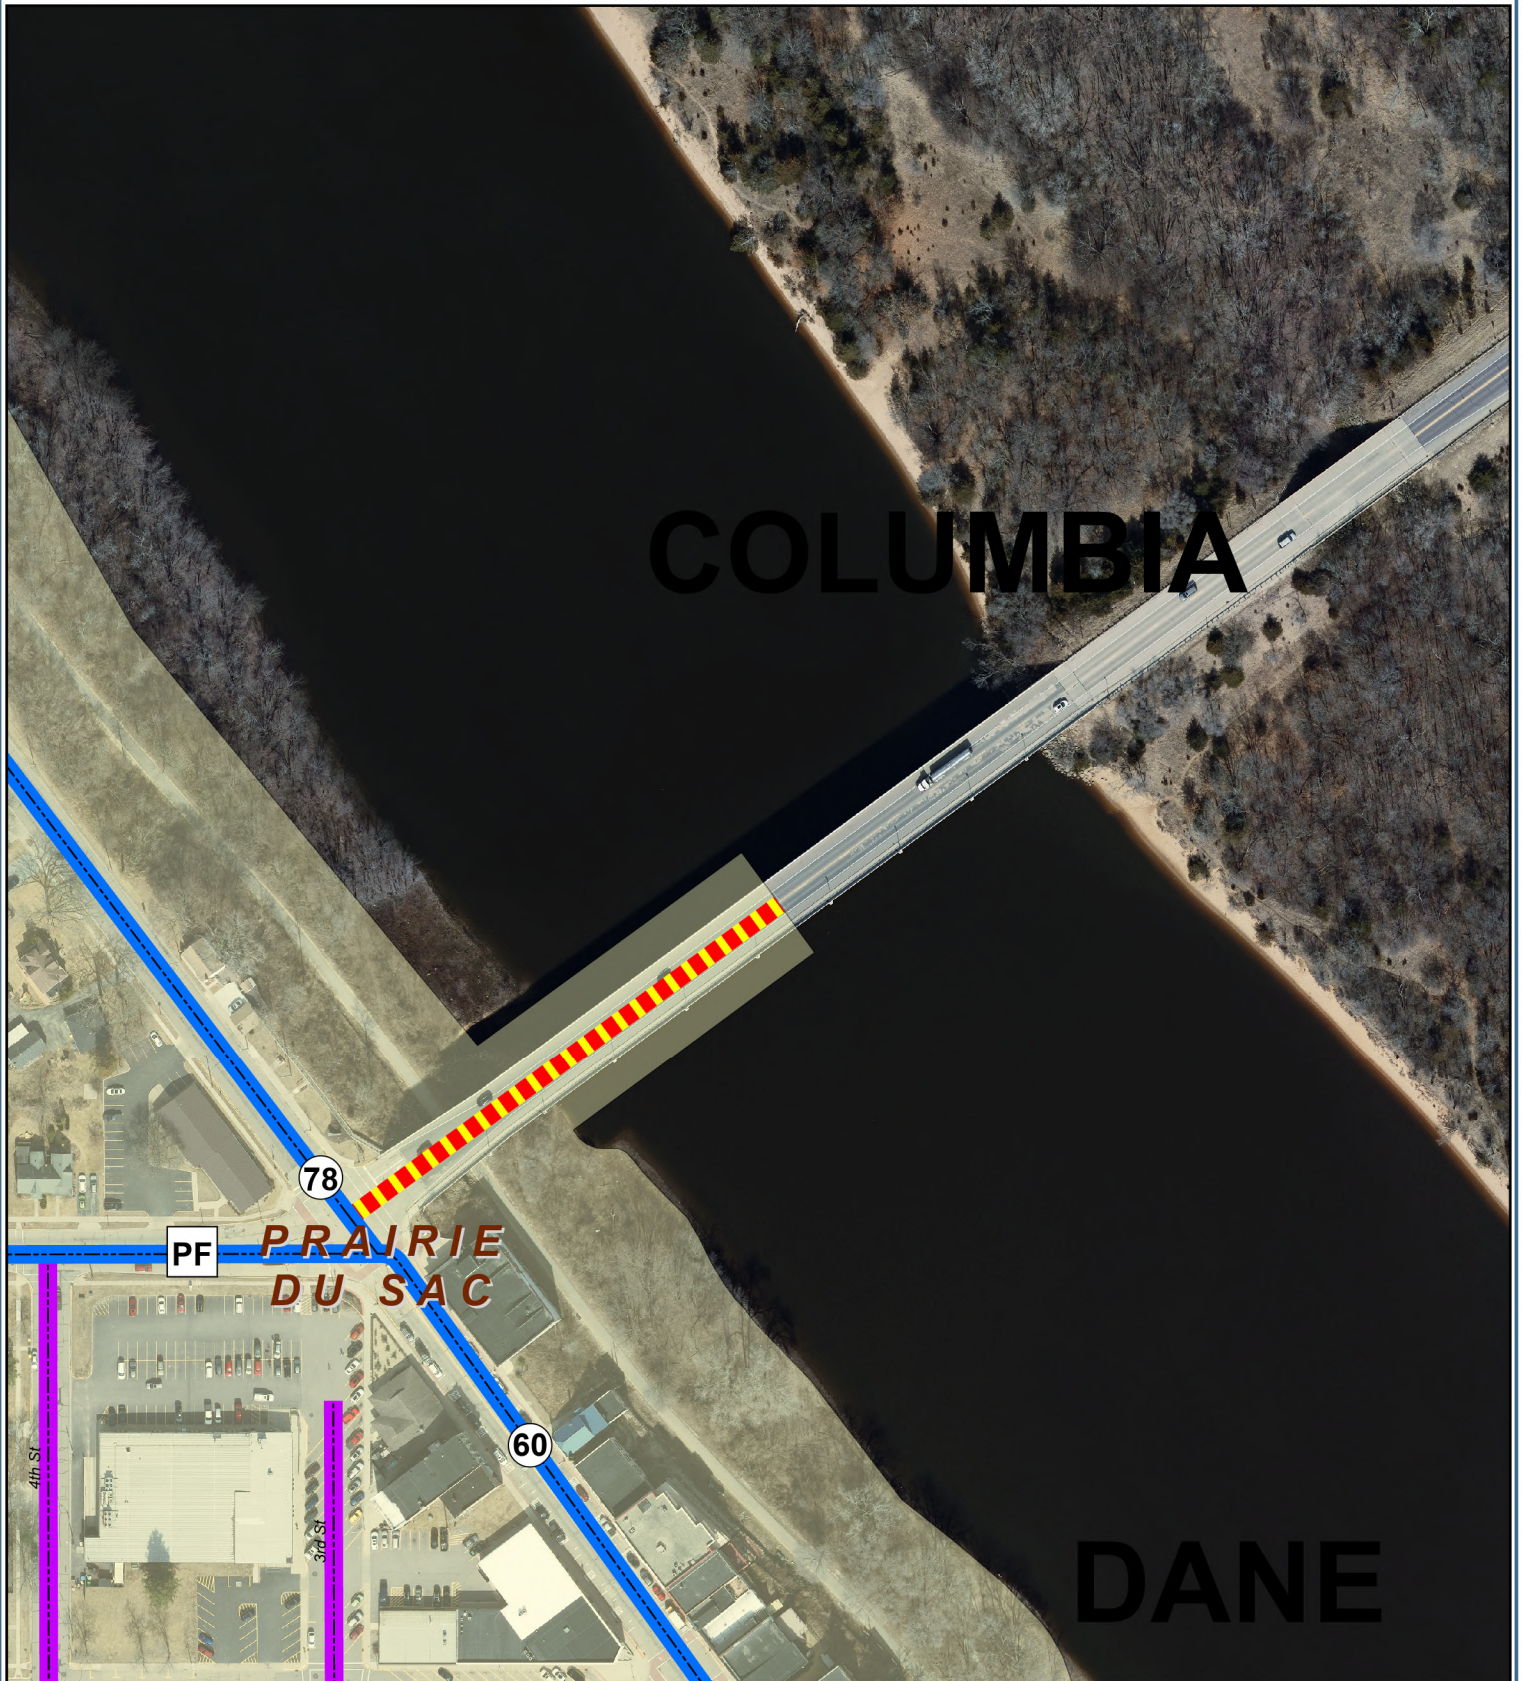

Sauk County ATV/UTV Routes and Trails

Baraboo Bluffs Trail - 5.42 Miles

ATV/UTV Routes & Trails

- Sauk County - ATV Off-Road Trails
- Sauk County - City & Village Street ATV Routes
- Sauk County - Town Road ATV Routes
- Sauk County - County & State Highway ATV Routes
- Juneau & Richland County ATV Routes
- Sauk County - PROPOSED County Highway ATV Routes
- Sauk County - PROPOSED State Highway ATV Routes