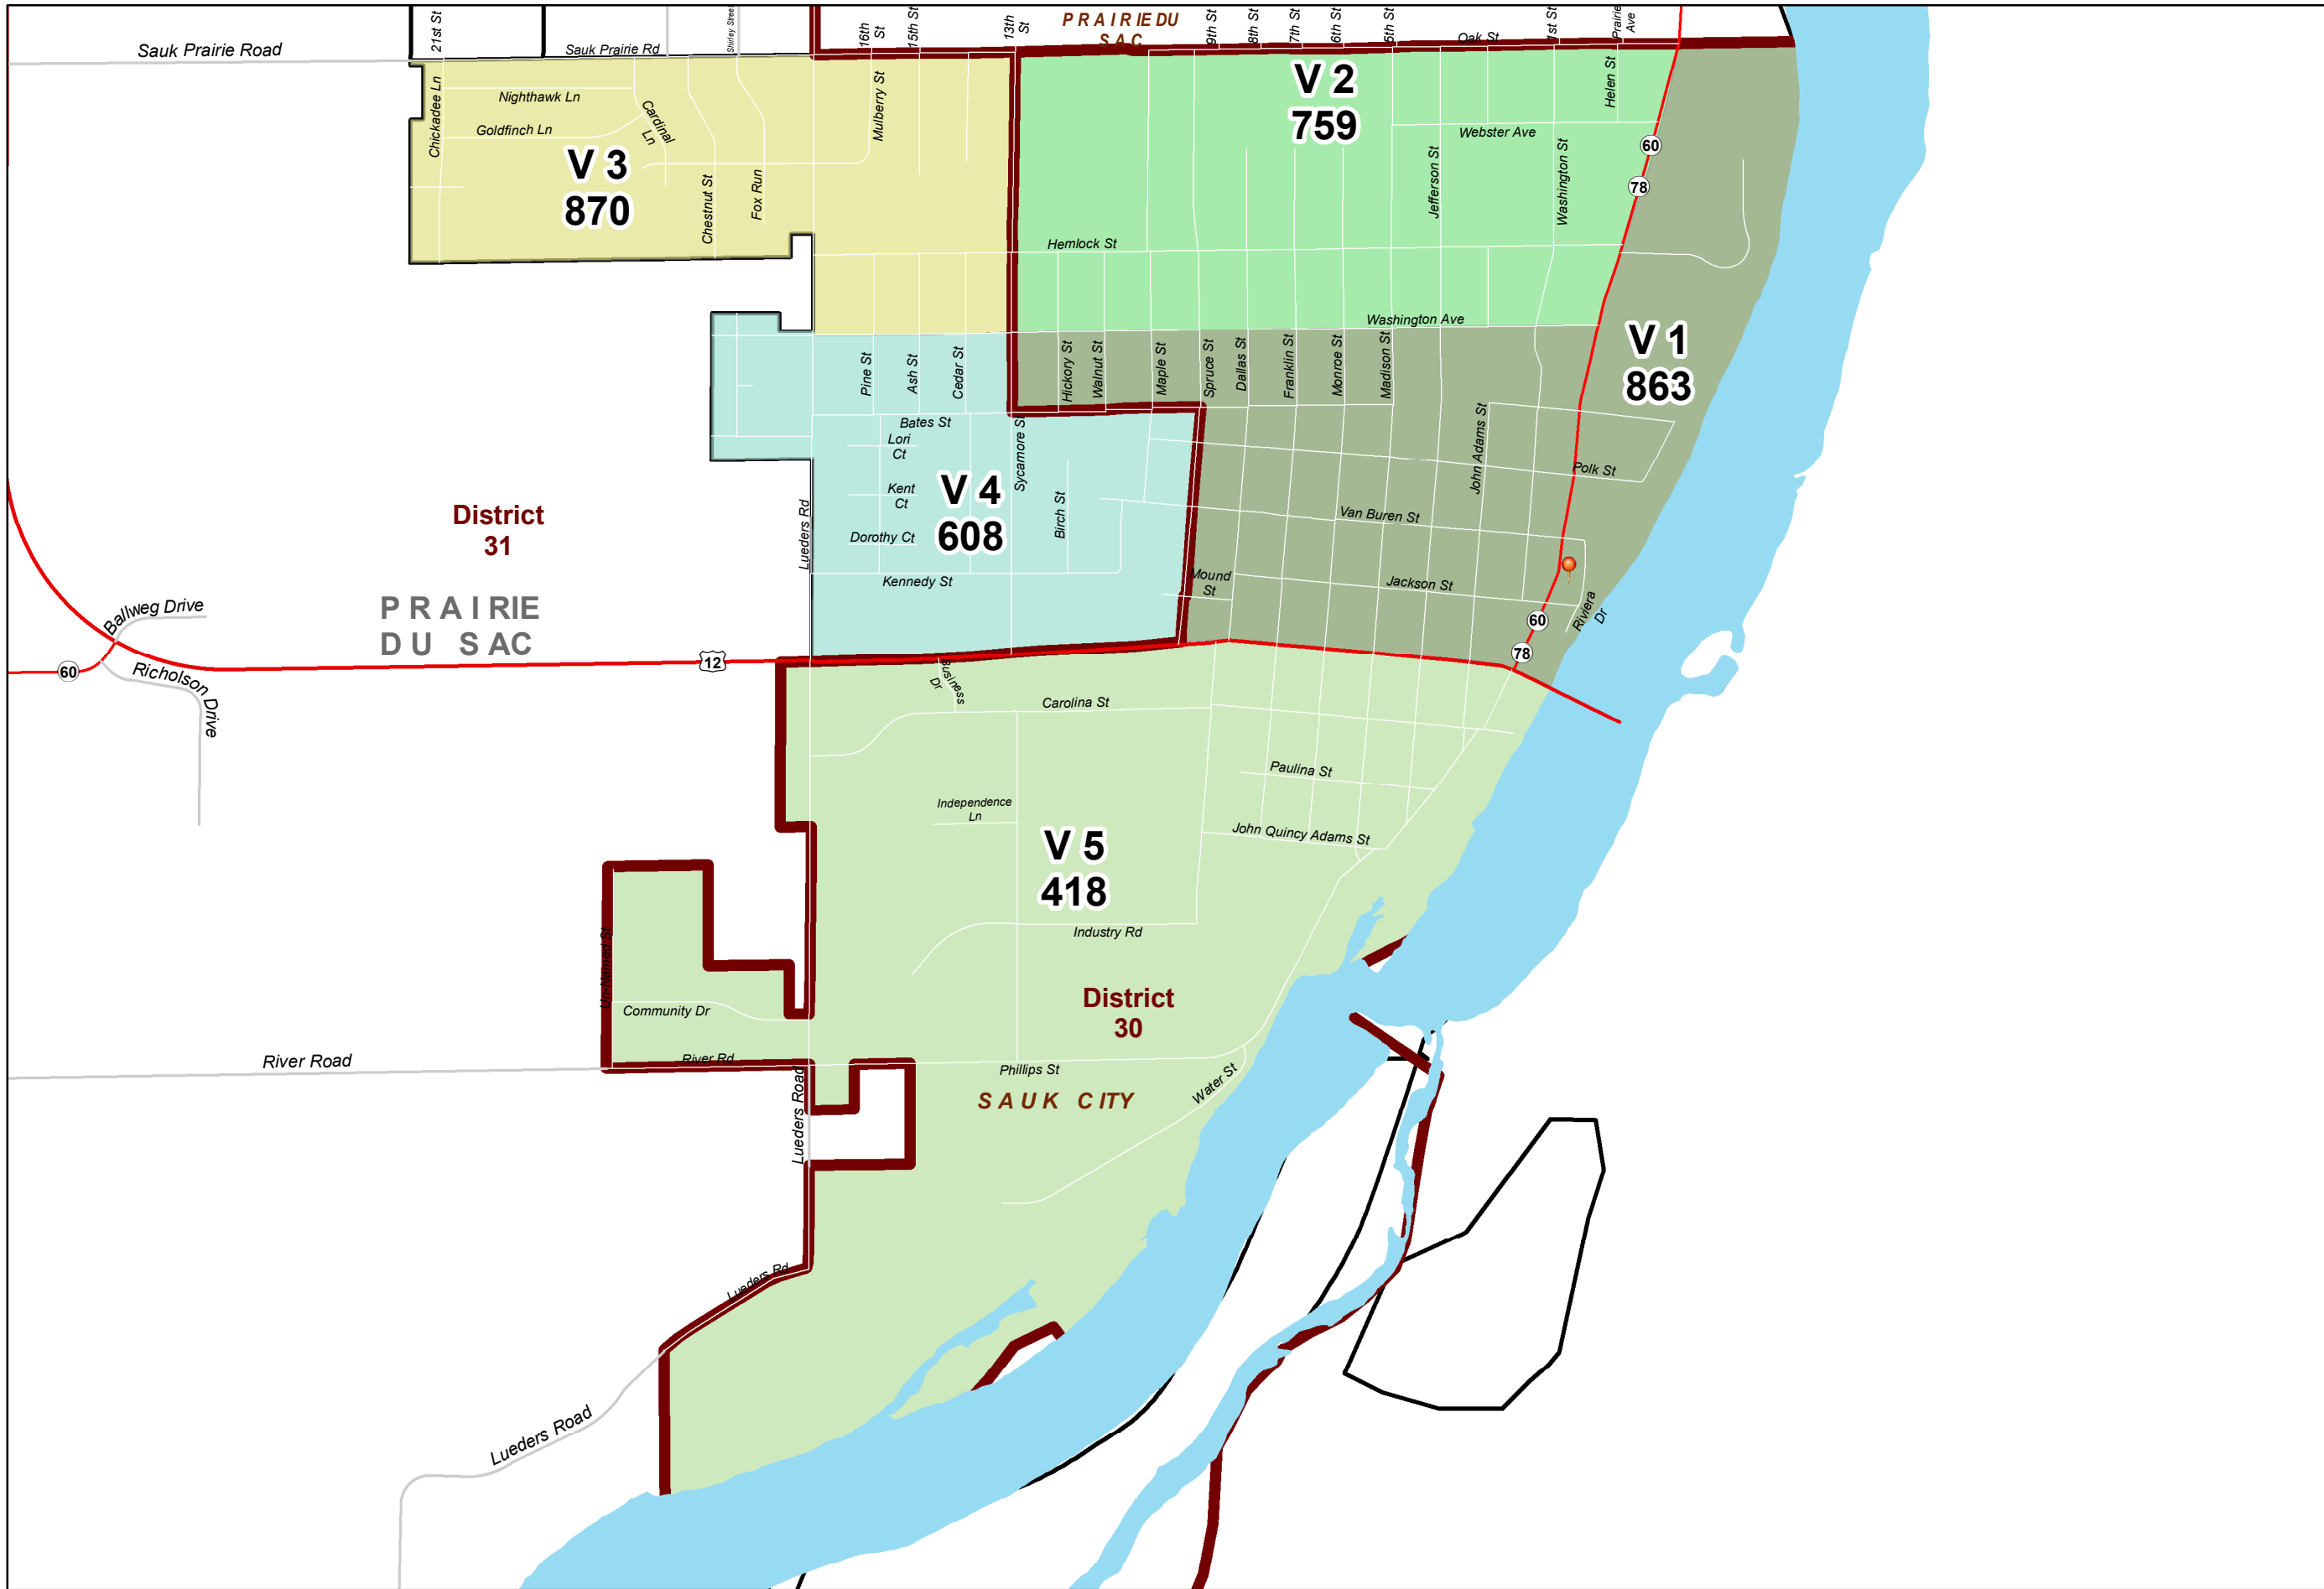

# 2020 VILLAGE OF SAUK CITY WARDS

**Legend**

- Polling Places
- Supervisor Districts**
  - ▭ Supervisor Districts
- Wards**
  - ▭ Ward 1
  - ▭ Ward 2
  - ▭ Ward 3
  - ▭ Ward 4
  - ▭ Ward 5
- Municipal Boundaries**
  - ▭ Municipal Boundaries

**SAUK COUNTY WISCONSIN**

ESTD 1844

FOR INFORMATIONAL PURPOSES ONLY  
 Sauk County does not attest to the accuracy of the data contained herein and makes no warranty with respect to its correctness or validity. Data contained in this map is limited by the method and accuracy of its collection.

0 0.055 0.11 0.165 0.22 Miles