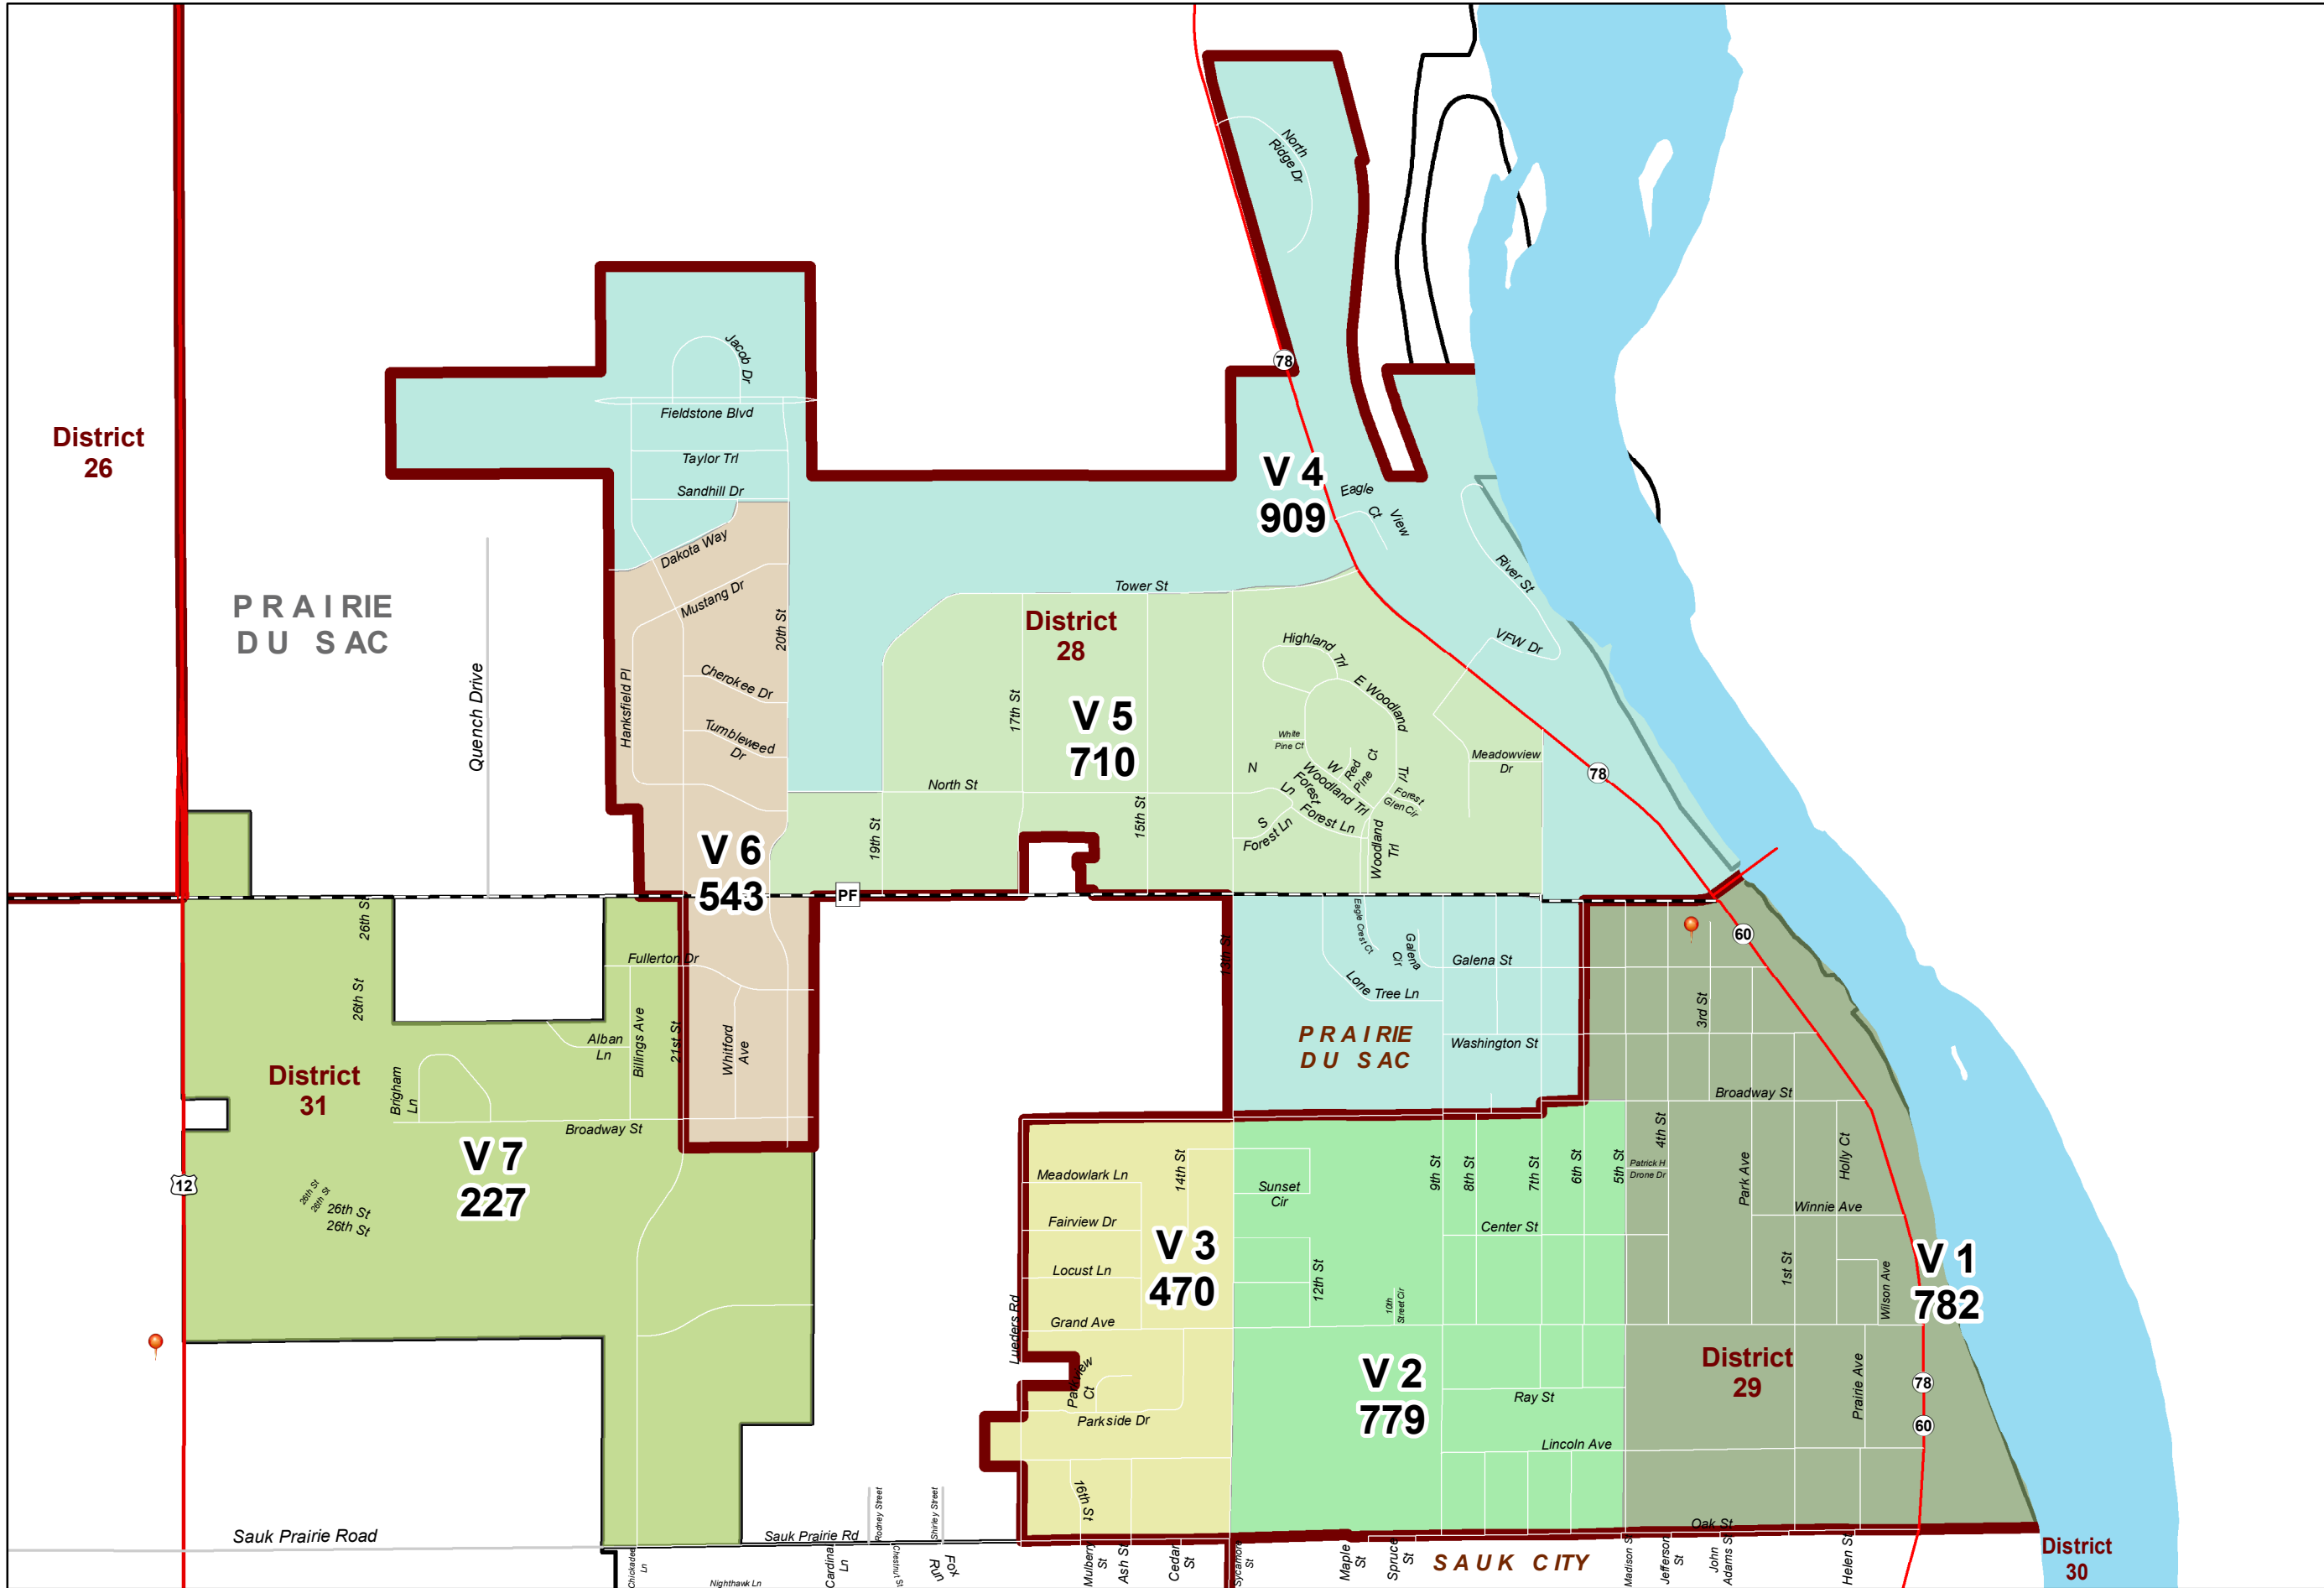

2020 VILLAGE OF PRAIRIE DU SAC WARDS

Legend

- Polling Places
- Supervisor Districts
- Wards**
 - Ward 1
 - Ward 2
 - Ward 3
 - Ward 4
 - Ward 5
 - Ward 6
 - Ward 7
- Municipal Boundaries

SAUK COUNTY WISCONSIN

FOR INFORMATIONAL PURPOSES ONLY
Sauk County does not attest to the accuracy of the data contained herein and makes no warranty with respect to its correctness or validity. Data contained in this map is limited by the method and accuracy of its collection.

0 0.05 0.1 0.15 0.2 Miles