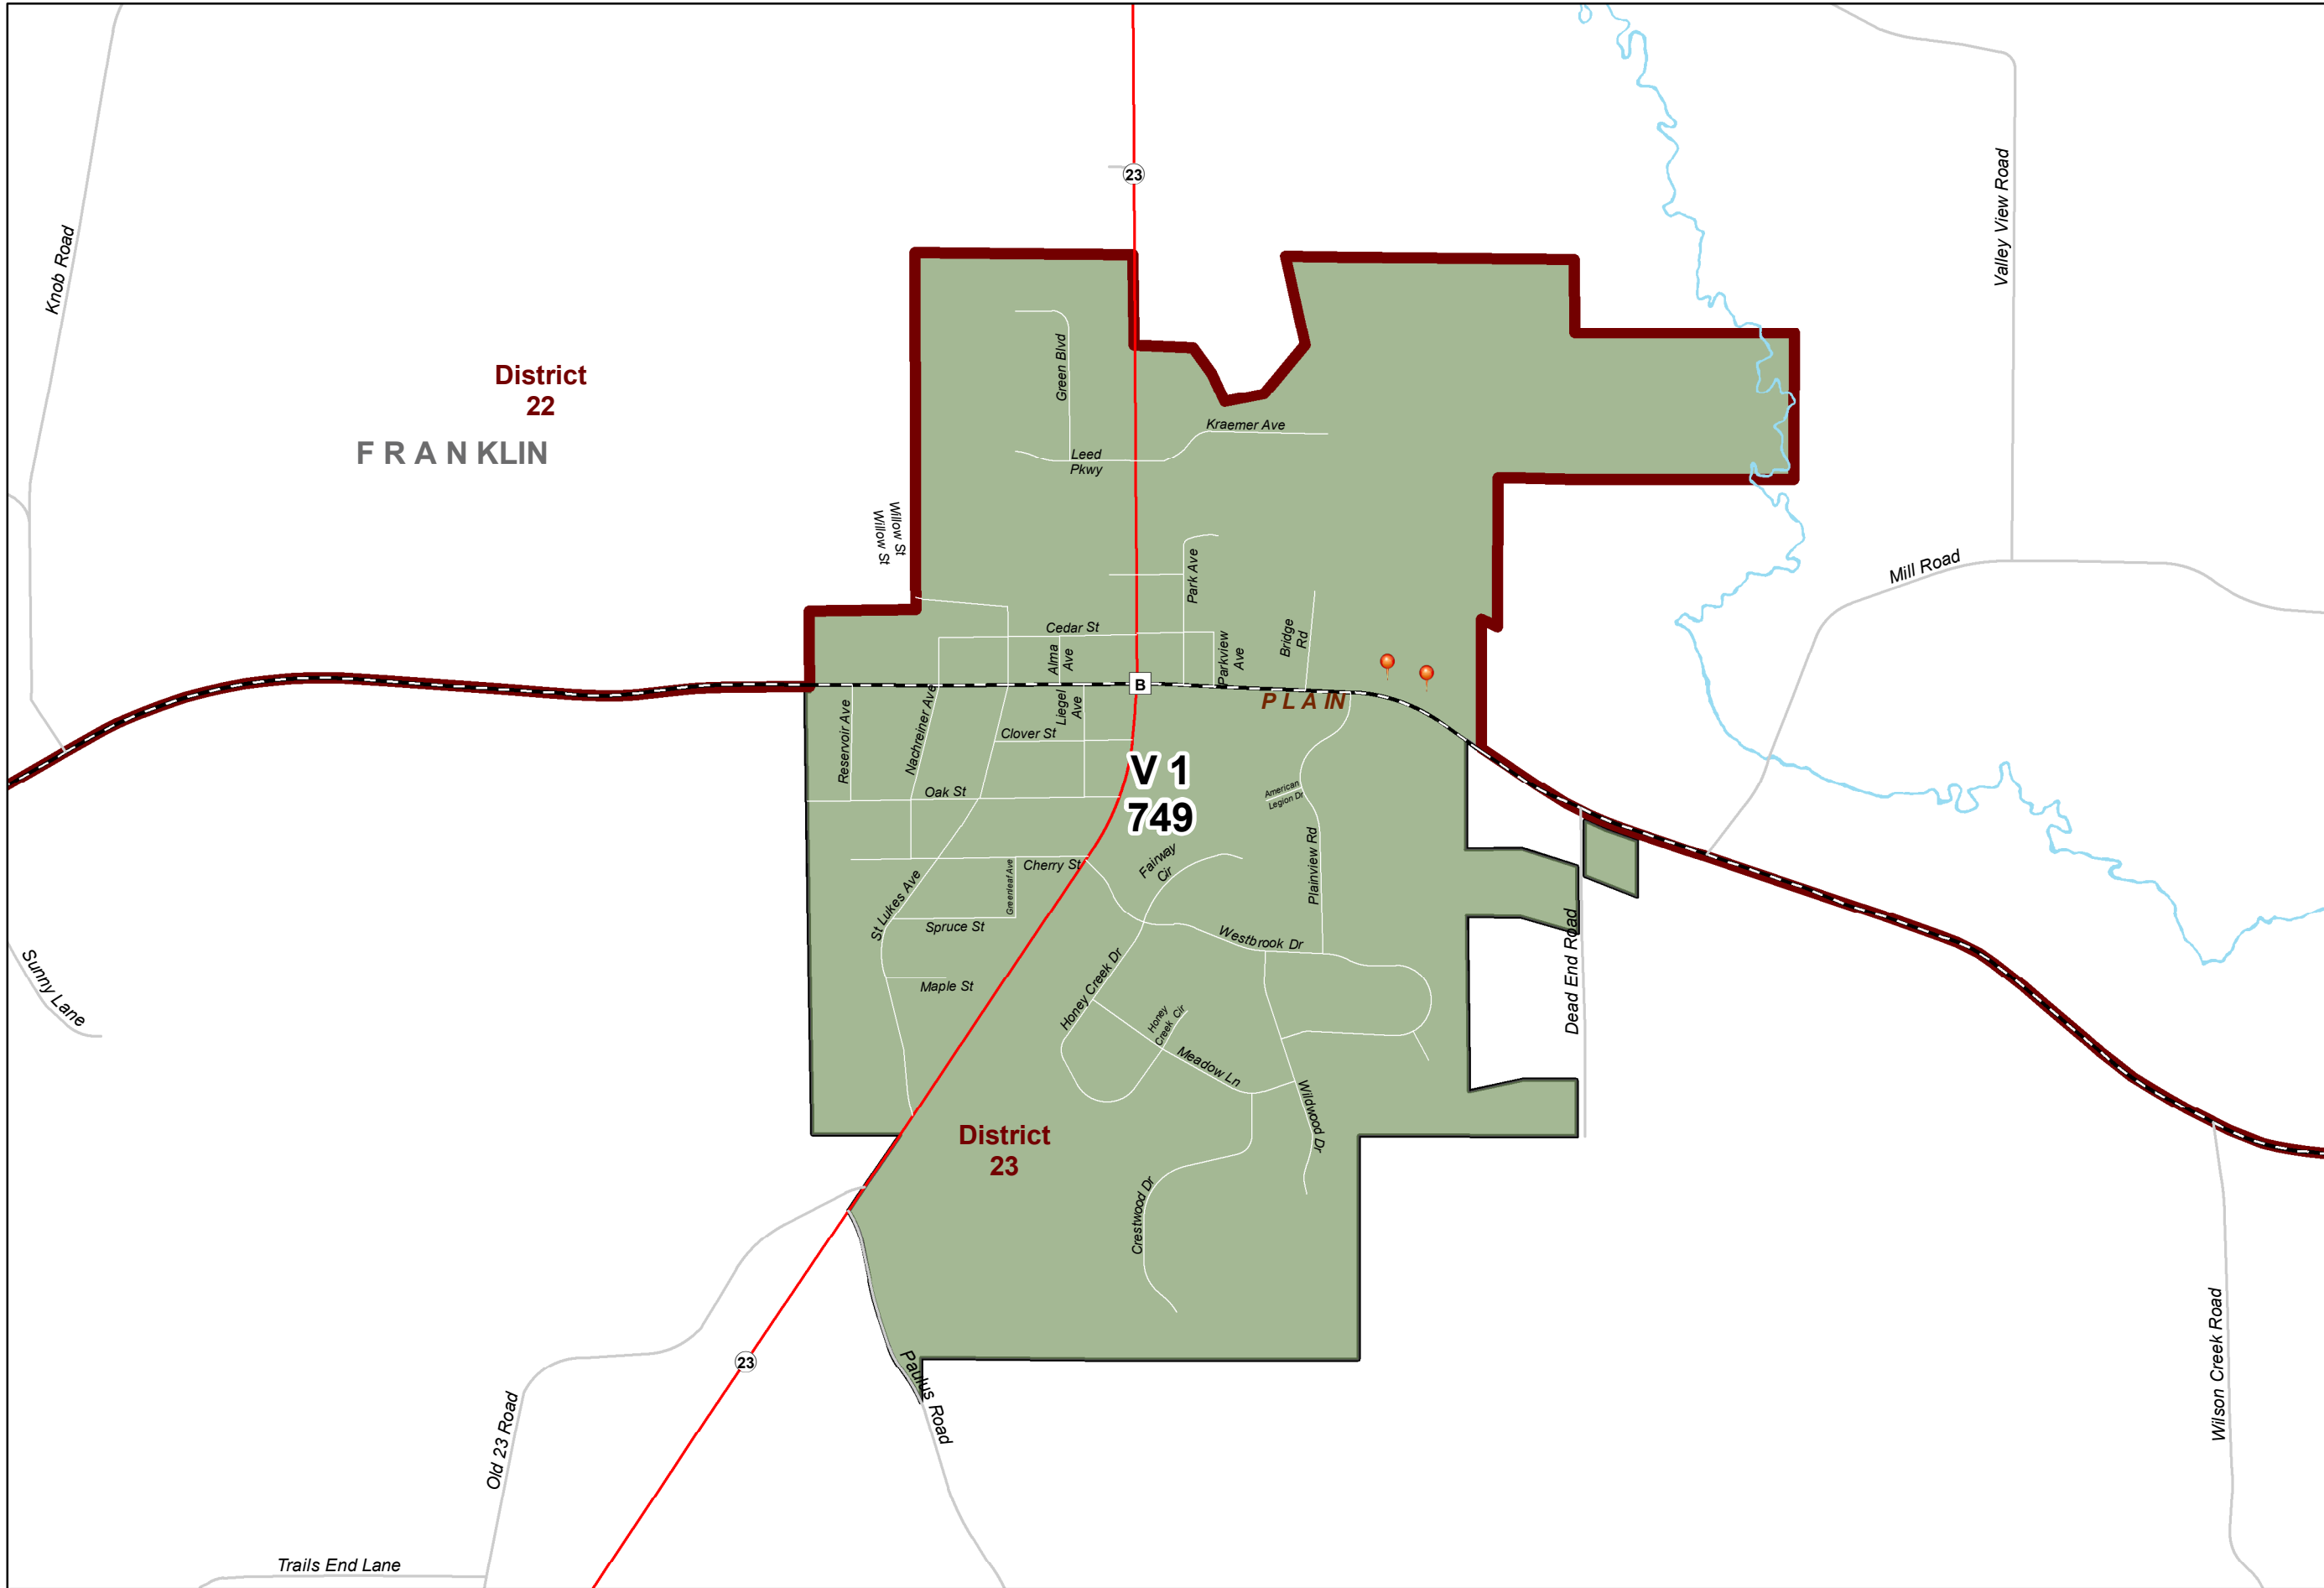

2020 VILLAGE OF PLAIN WARDS

Legend

- Polling Places
- Supervisor Districts**
- Supervisor Districts
- Wards**
- Ward 1
- Municipal Boundaries**
- Municipal Boundaries

SAUK COUNTY
WISCONSIN

FOR INFORMATIONAL PURPOSES ONLY
Sauk County does not attest to the accuracy of the data contained herein and makes no warranty with respect to its correctness or validity. Data contained in this map is limited by the method and accuracy of its collection.

0 0.05 0.1 0.15 0.2
Miles