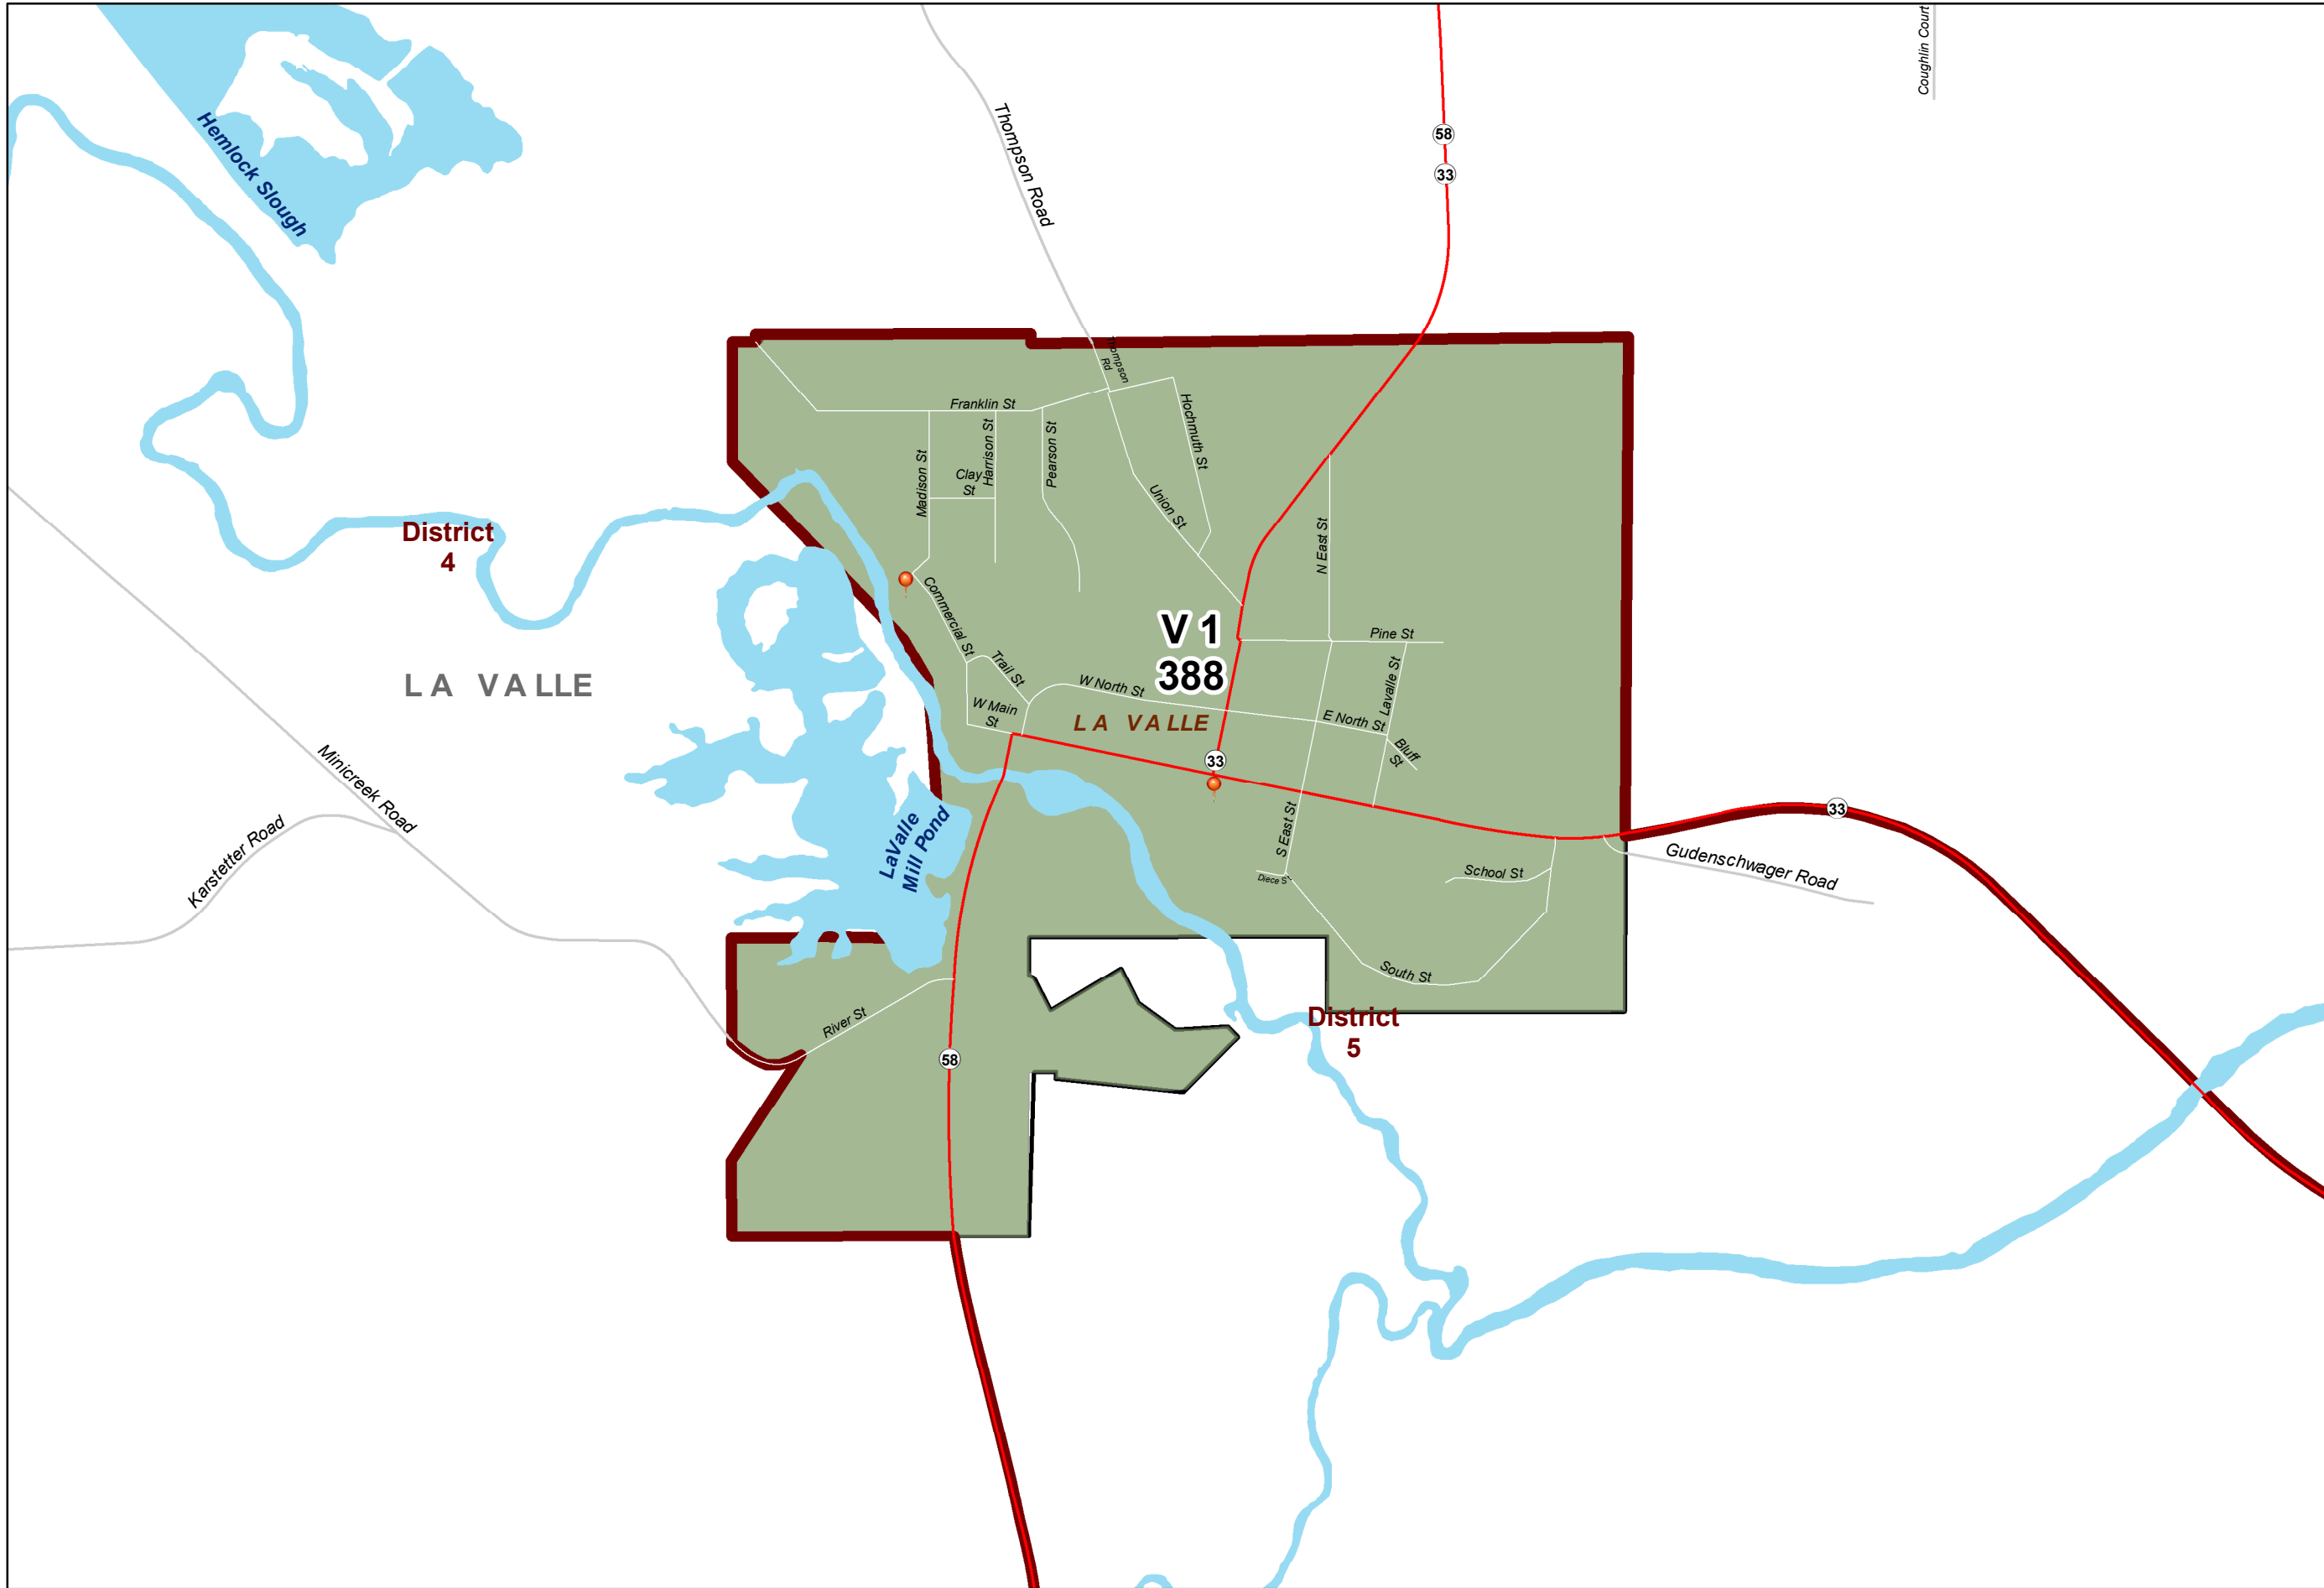

2020 VILLAGE OF LA VALLE WARDS

- Legend**
- Polling Places
 - Supervisor Districts**
 - Supervisor Districts
 - Wards**
 - Ward 1
 - Municipal Boundaries**
 - Municipal Boundaries

Sauk County
WISCONSIN

FOR INFORMATIONAL PURPOSES ONLY
Sauk County does not attest to the accuracy of the data contained herein and makes no warranty with respect to its correctness or validity. Data contained in this map is limited by the method and accuracy of its collection.

0 0.035 0.07 0.105 0.14
Miles