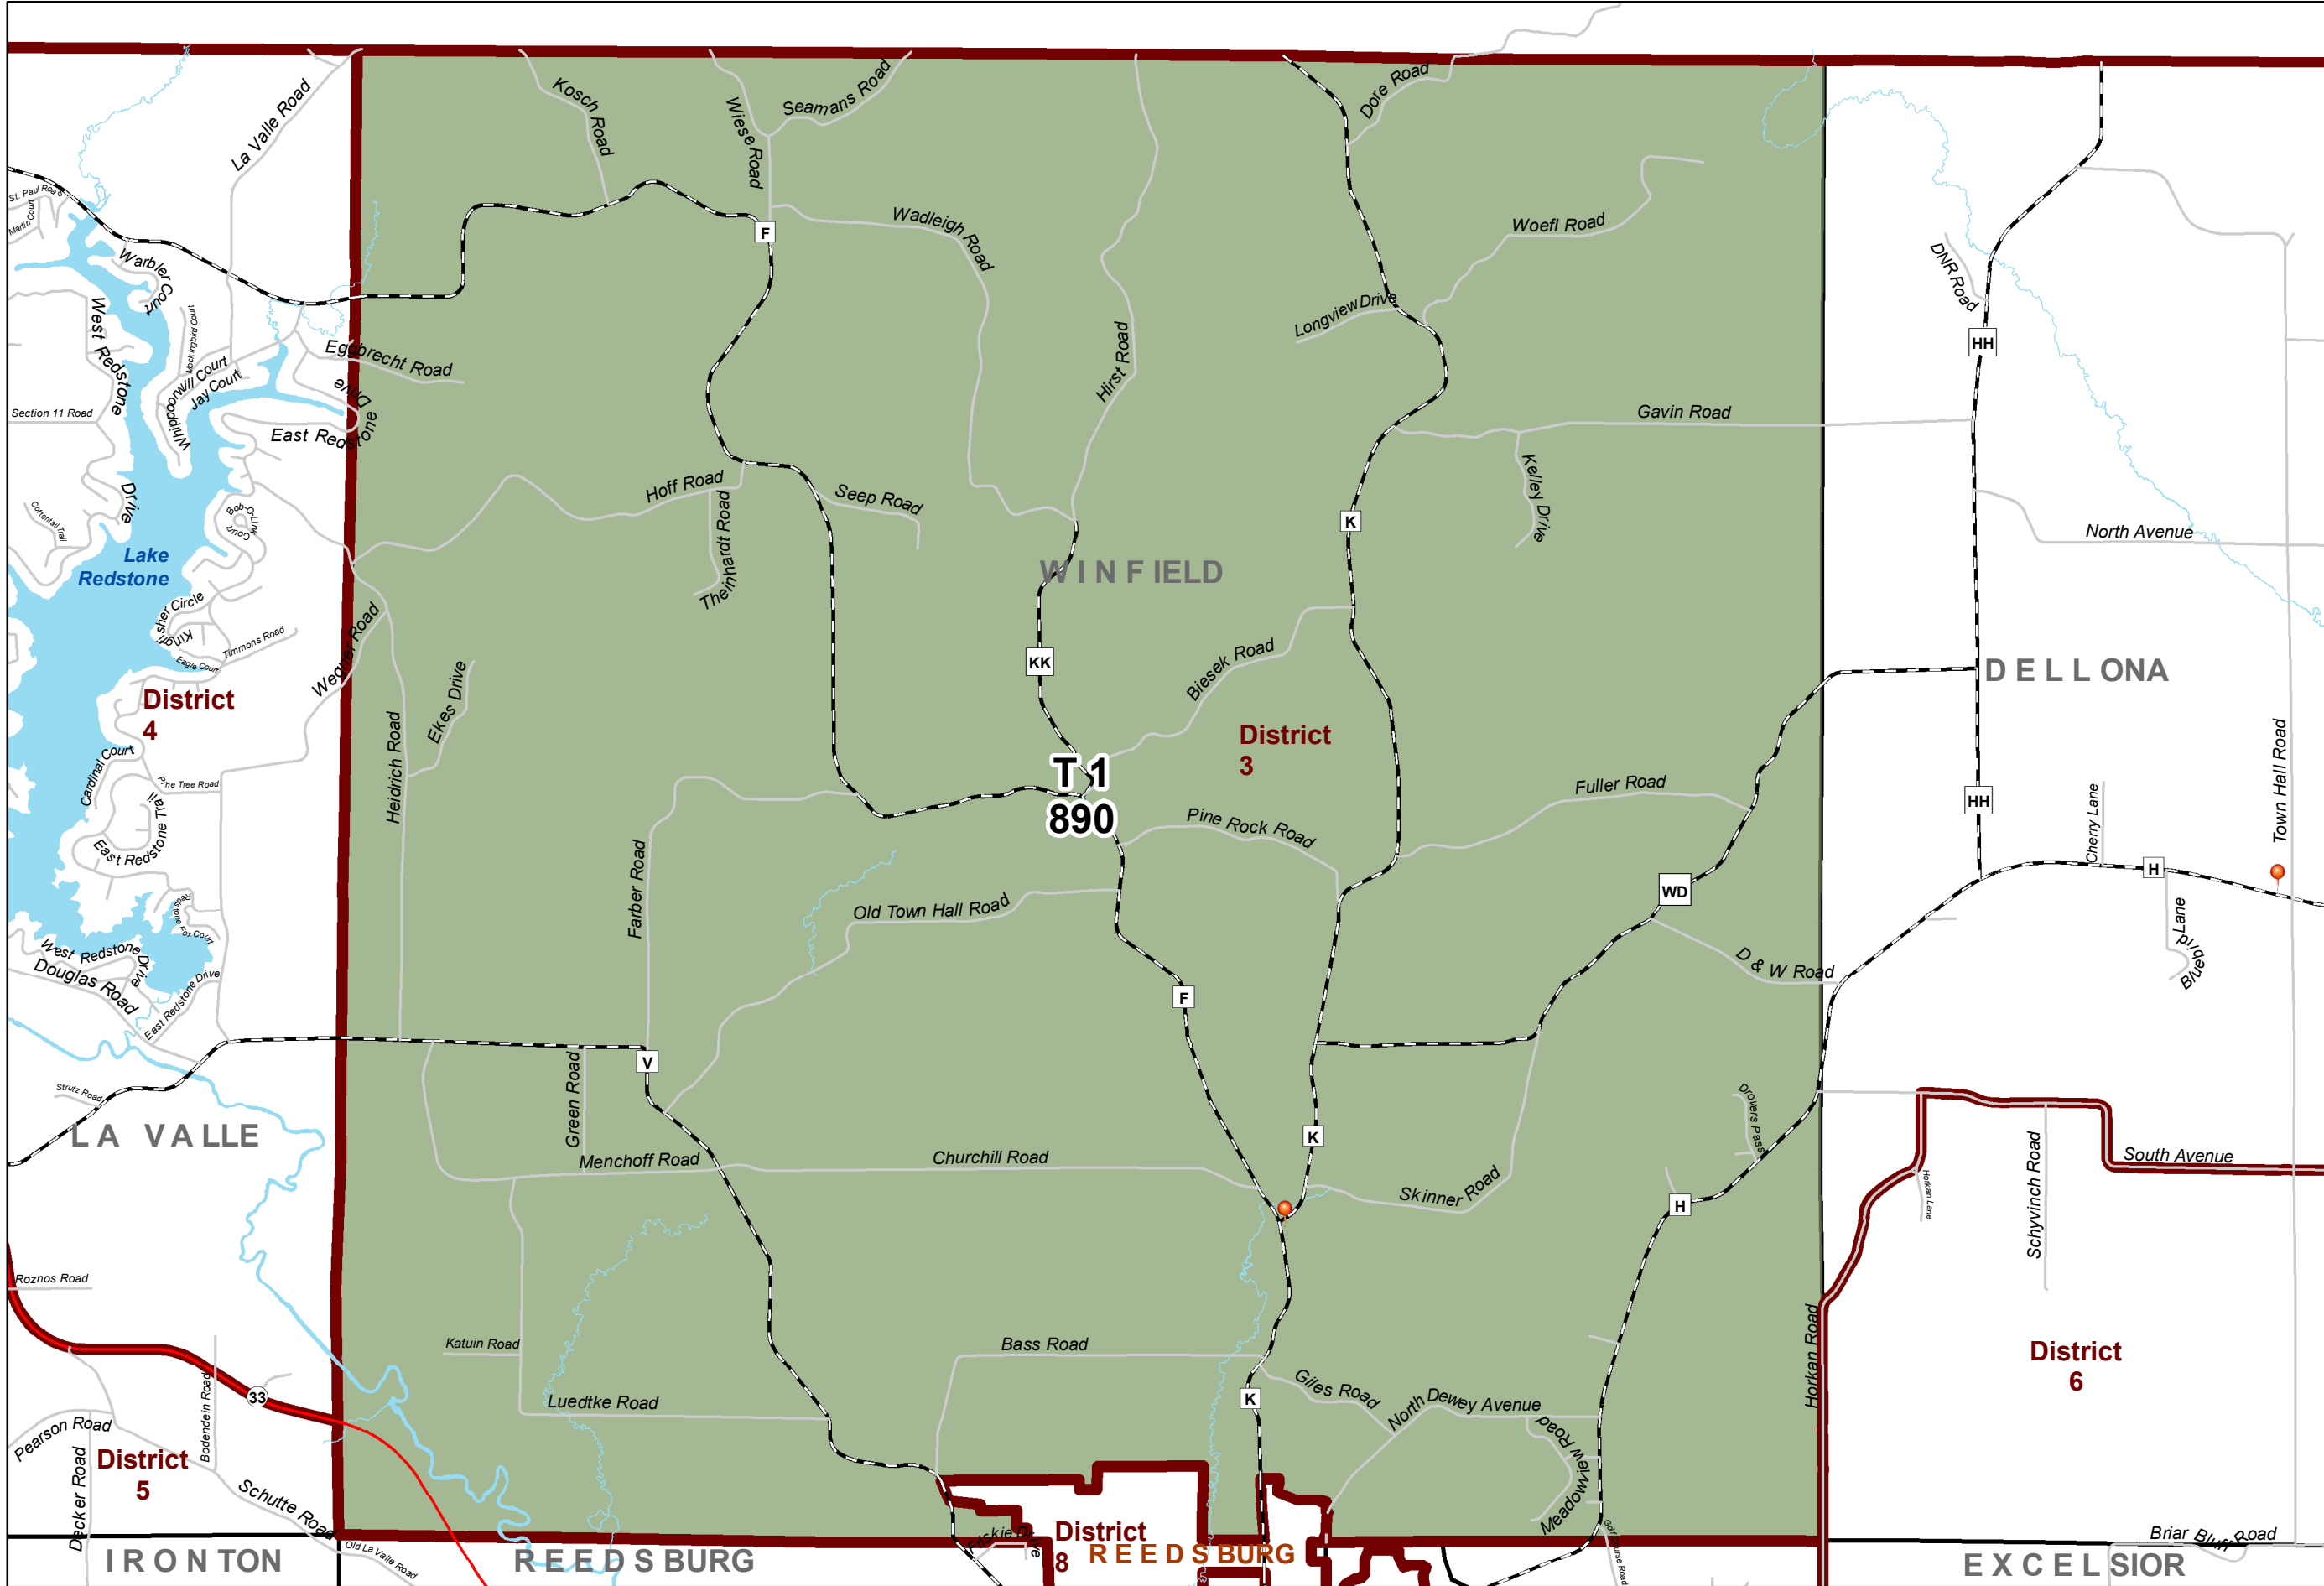

# 2020 TOWN OF WINFIELD WARDS

- Legend**
- Polling Places
  - Wards**
    - Ward 1
    - Ward 2
  - Supervisor Districts**
    - Supervisor Districts
  - Municipal Boundaries**
    - Municipal Boundaries

SAUK COUNTY  
WISCONSIN

FOR INFORMATIONAL PURPOSES ONLY  
Sauk County does not attest to the accuracy of the data contained herein and makes no warranty with respect to its correctness or validity. Data contained in this map is limited by the method and accuracy of its collection.

0 0.15 0.3 0.45 0.6  
Miles