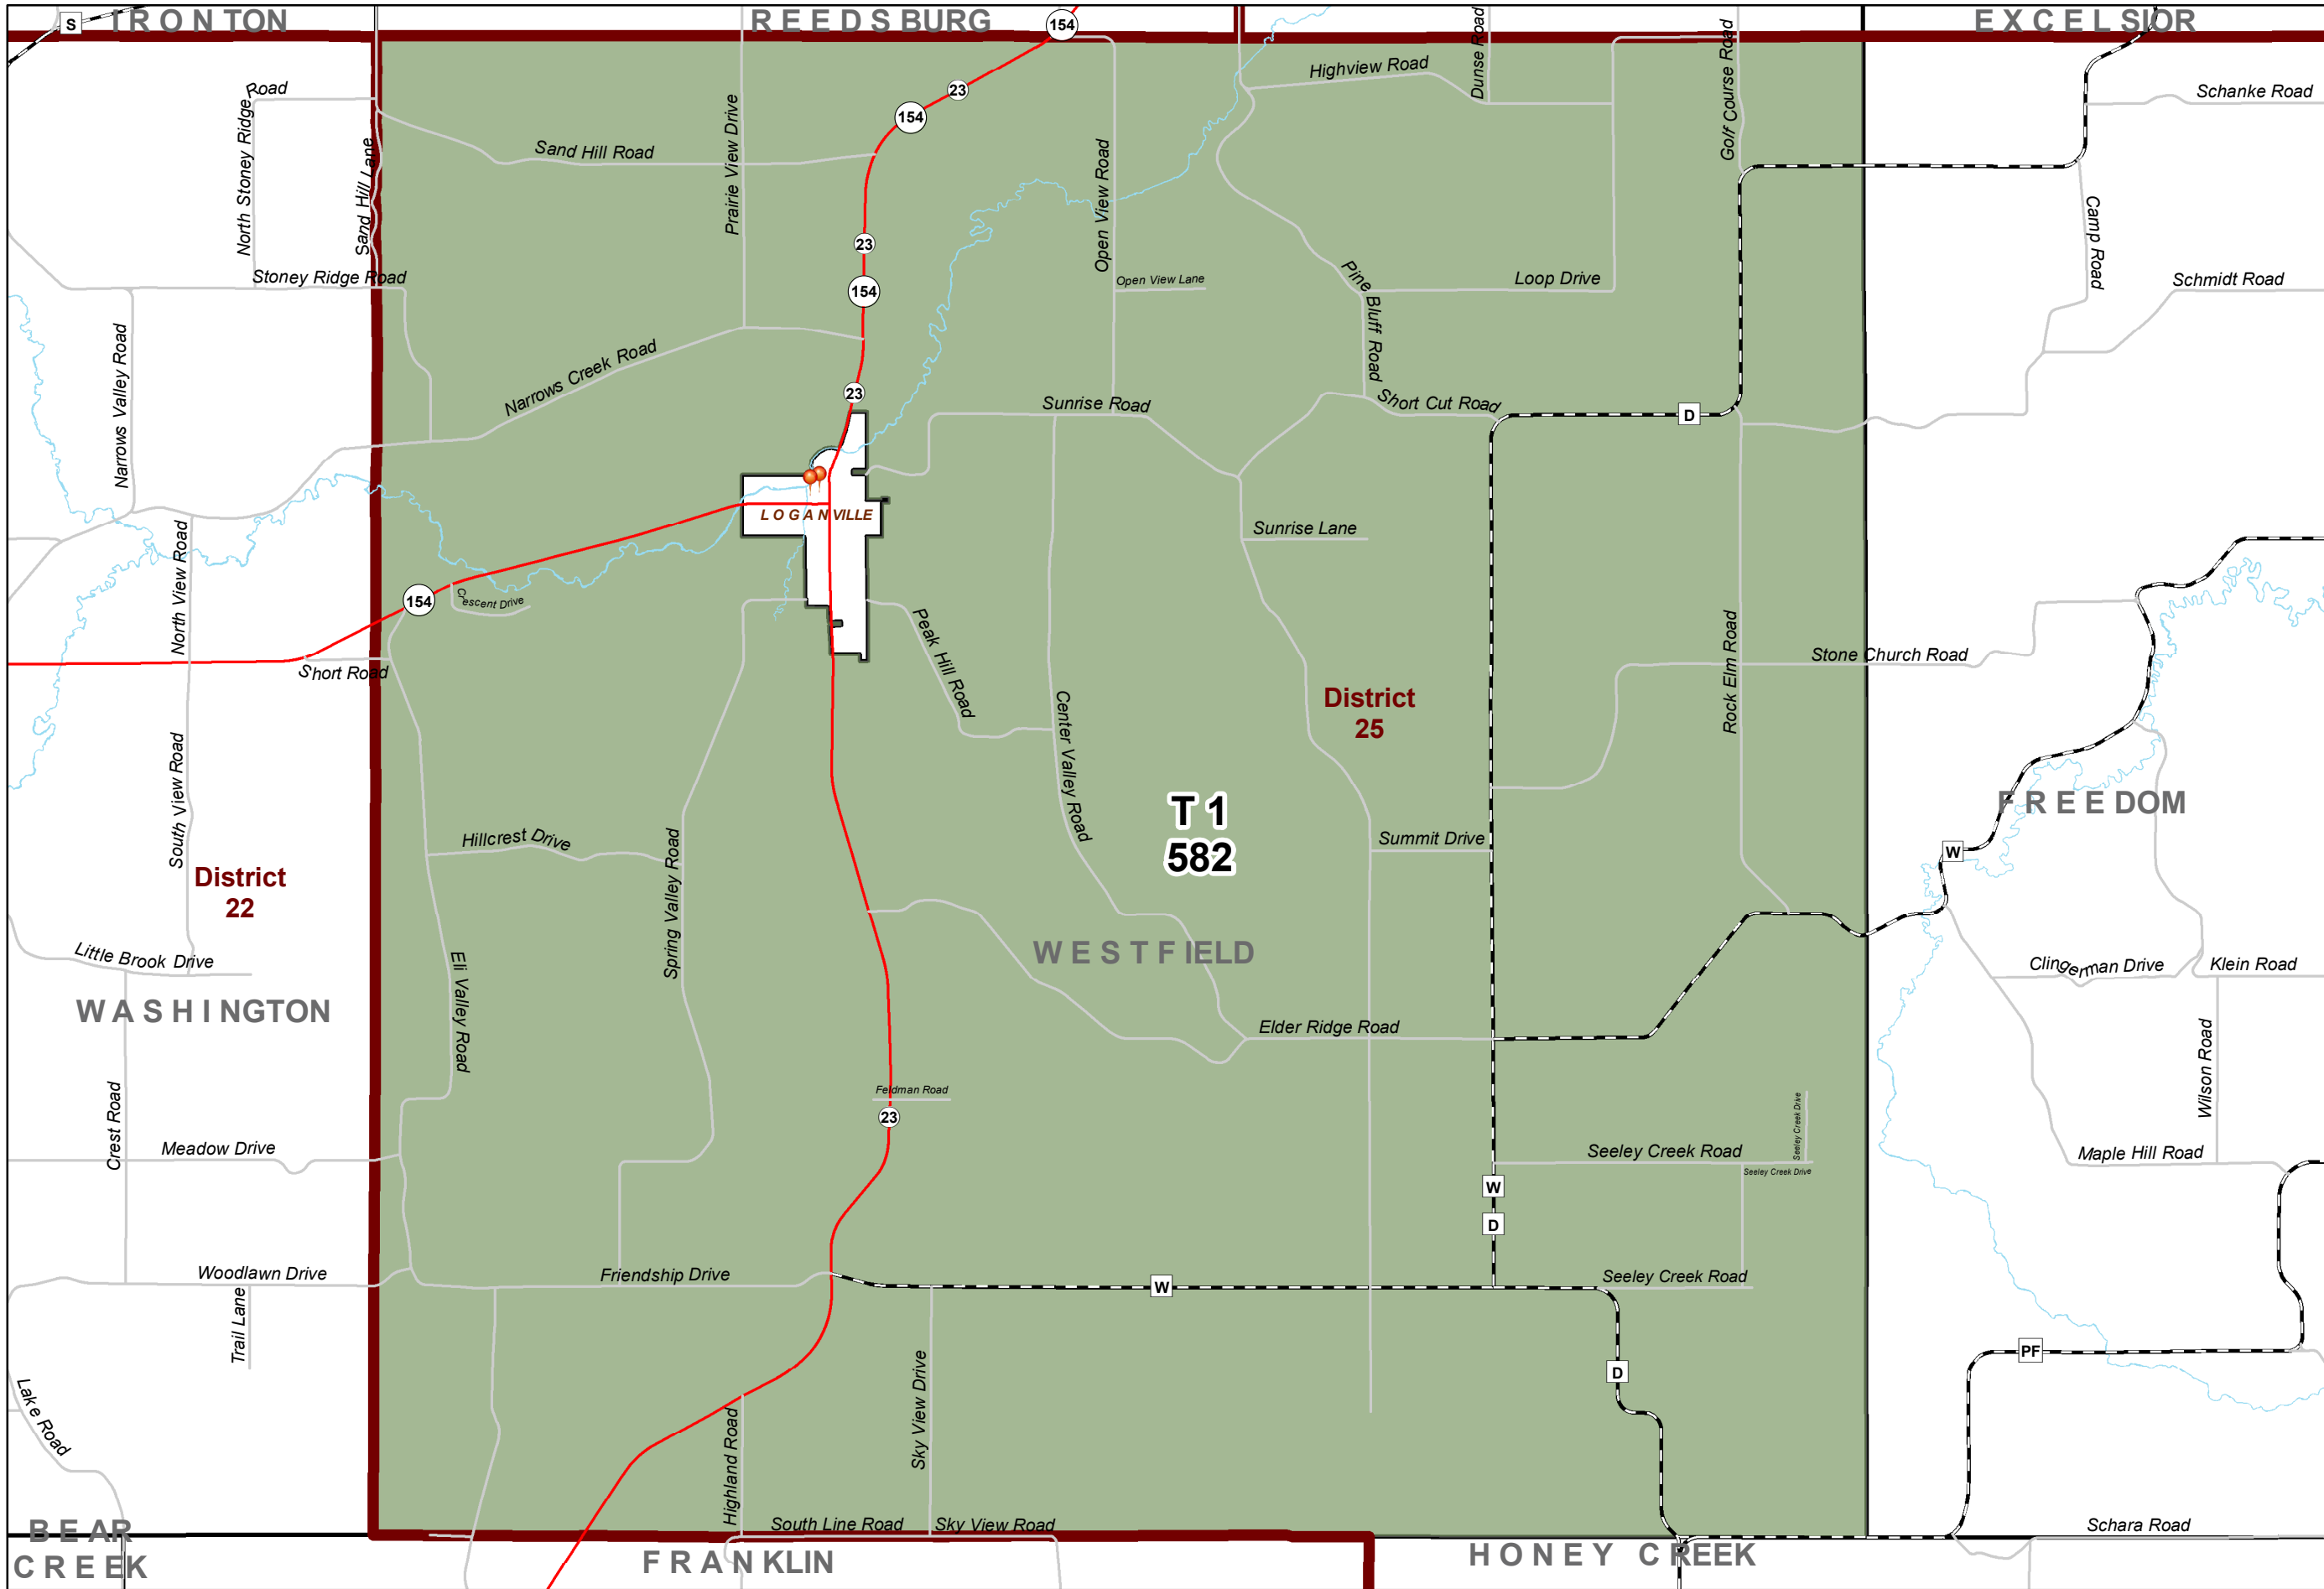

# 2020 TOWN OF WESTFIELD WARDS

- Legend**
- Polling Places
  - Wards**
  - Ward 1
  - Supervisor Districts**
  - Supervisor Districts
  - Municipal Boundaries**
  - Municipal Boundaries

FOR INFORMATIONAL PURPOSES ONLY  
 Sauk County does not attest to the accuracy of the data contained herein and makes no warranty with respect to its correctness or validity. Data contained in this map is limited by the method and accuracy of its collection.

0 0.15 0.3 0.45 0.6  
 Miles