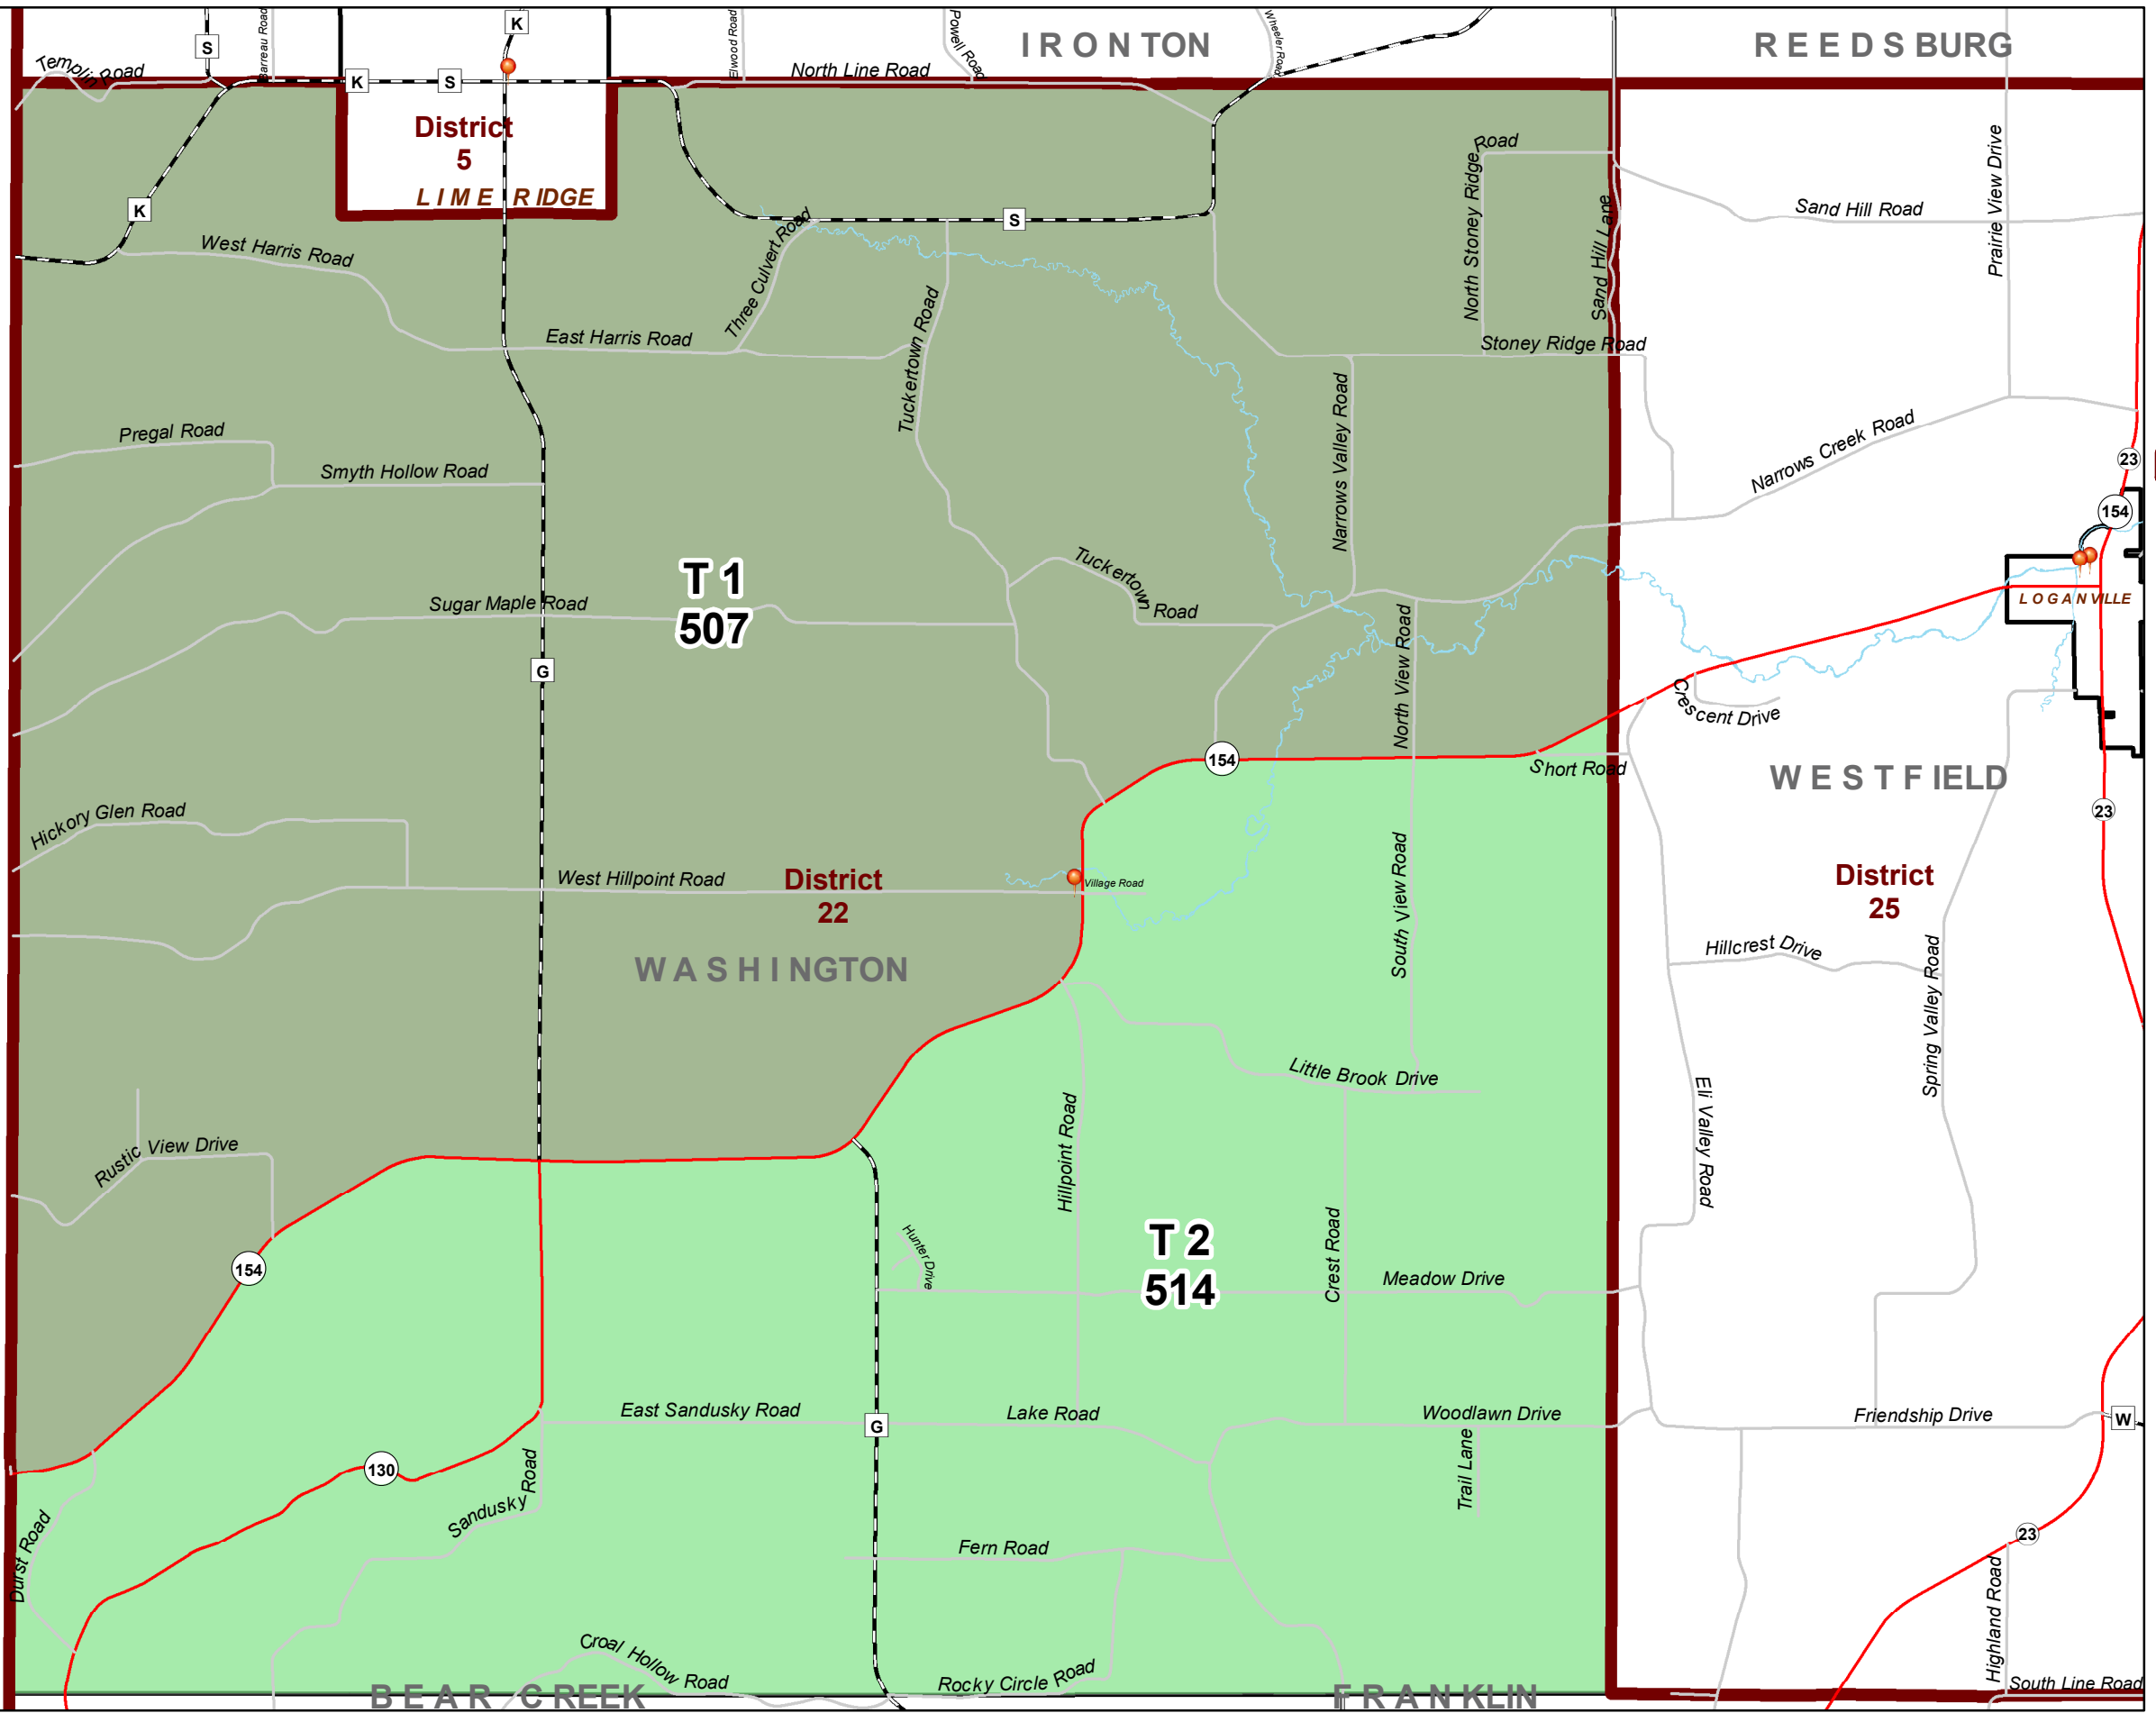

2020 TOWN OF WASHINGTON WARDS

Legend

- Polling Places
- Wards
 - Ward 1
 - Ward 2
- Supervisor Districts
- Municipal Boundaries

FOR INFORMATIONAL PURPOSES ONLY
 Sauk County does not attest to the accuracy of the data contained herein and makes no warranty with respect to its correctness or validity. Data contained in this map is limited by the method and accuracy of its collection.

0 0.15 0.3 0.45 0.6
 Miles