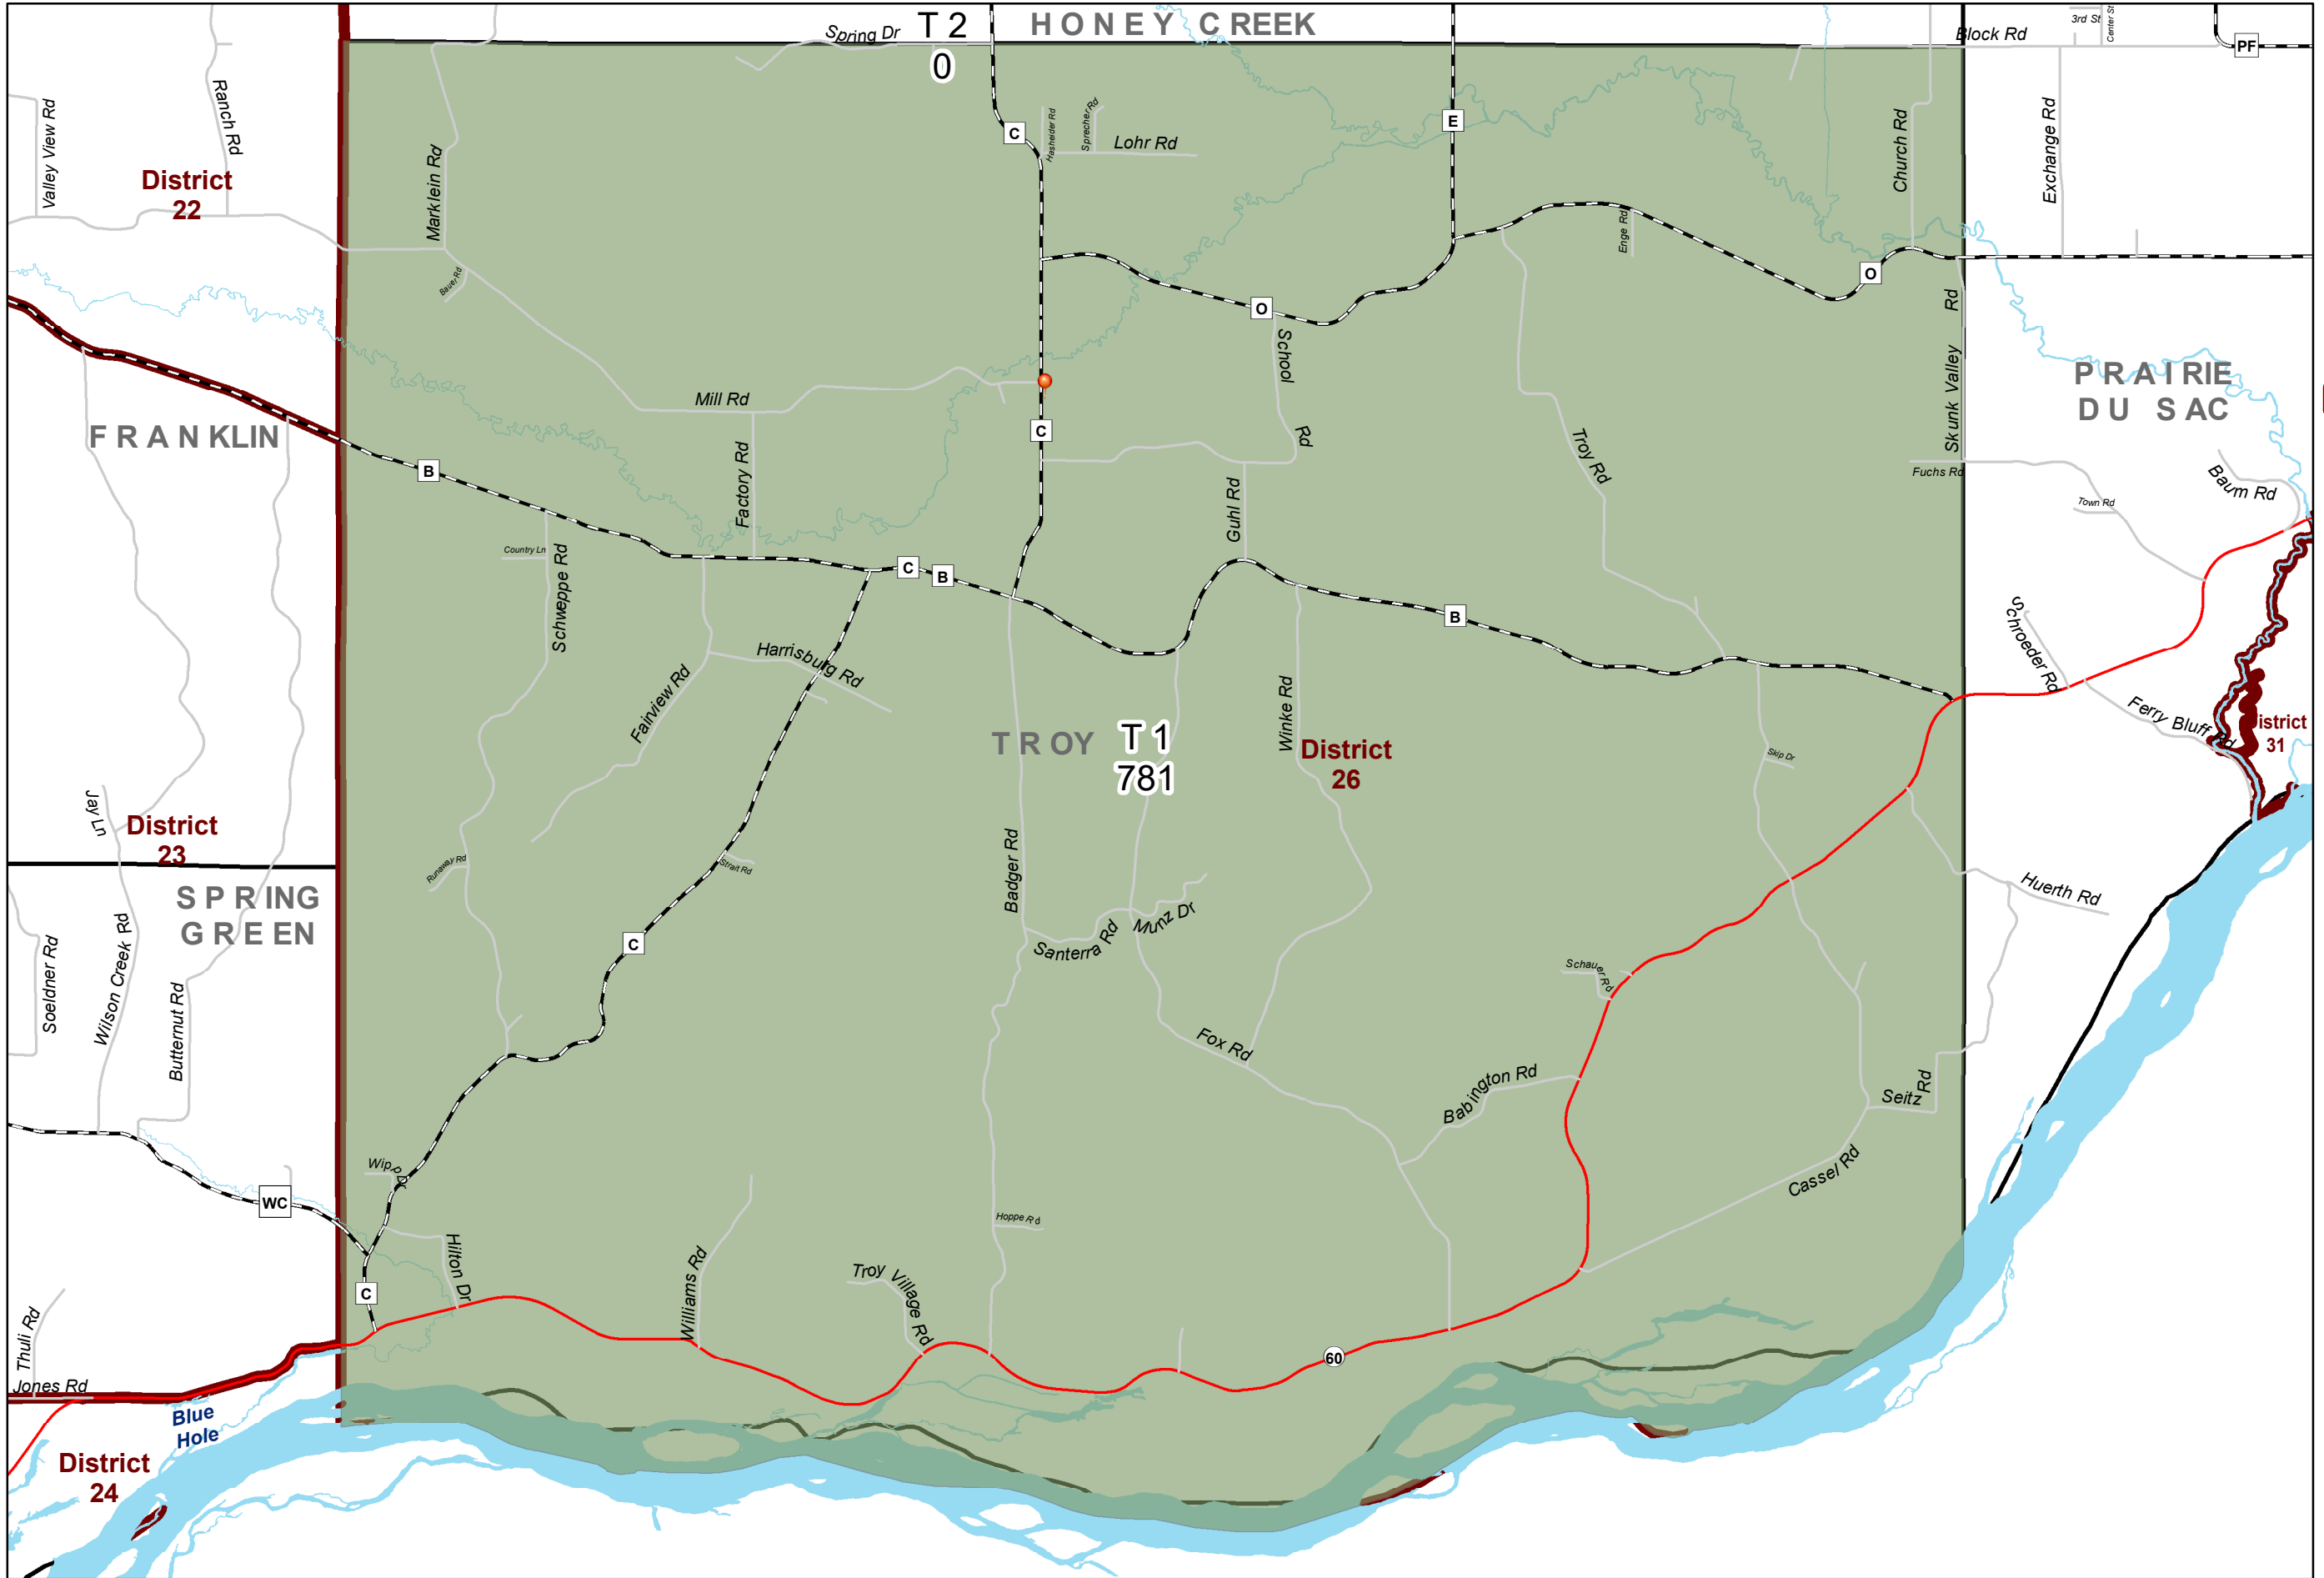

# 2022 TOWN OF TROY WARDS

- Legend**
- Polling Places
  - Ward 1
  - Ward 2
  - Supervisor Districts
  - Municipal Boundaries

**SAUK COUNTY**  
WISCONSIN

FOR INFORMATIONAL PURPOSES ONLY  
Sauk County does not attest to the accuracy of the data contained herein and makes no warranty with respect to its correctness or validity. Data contained in this map is limited by the method and accuracy of its collection.

0 0.2 0.4 0.6 0.8  
Miles