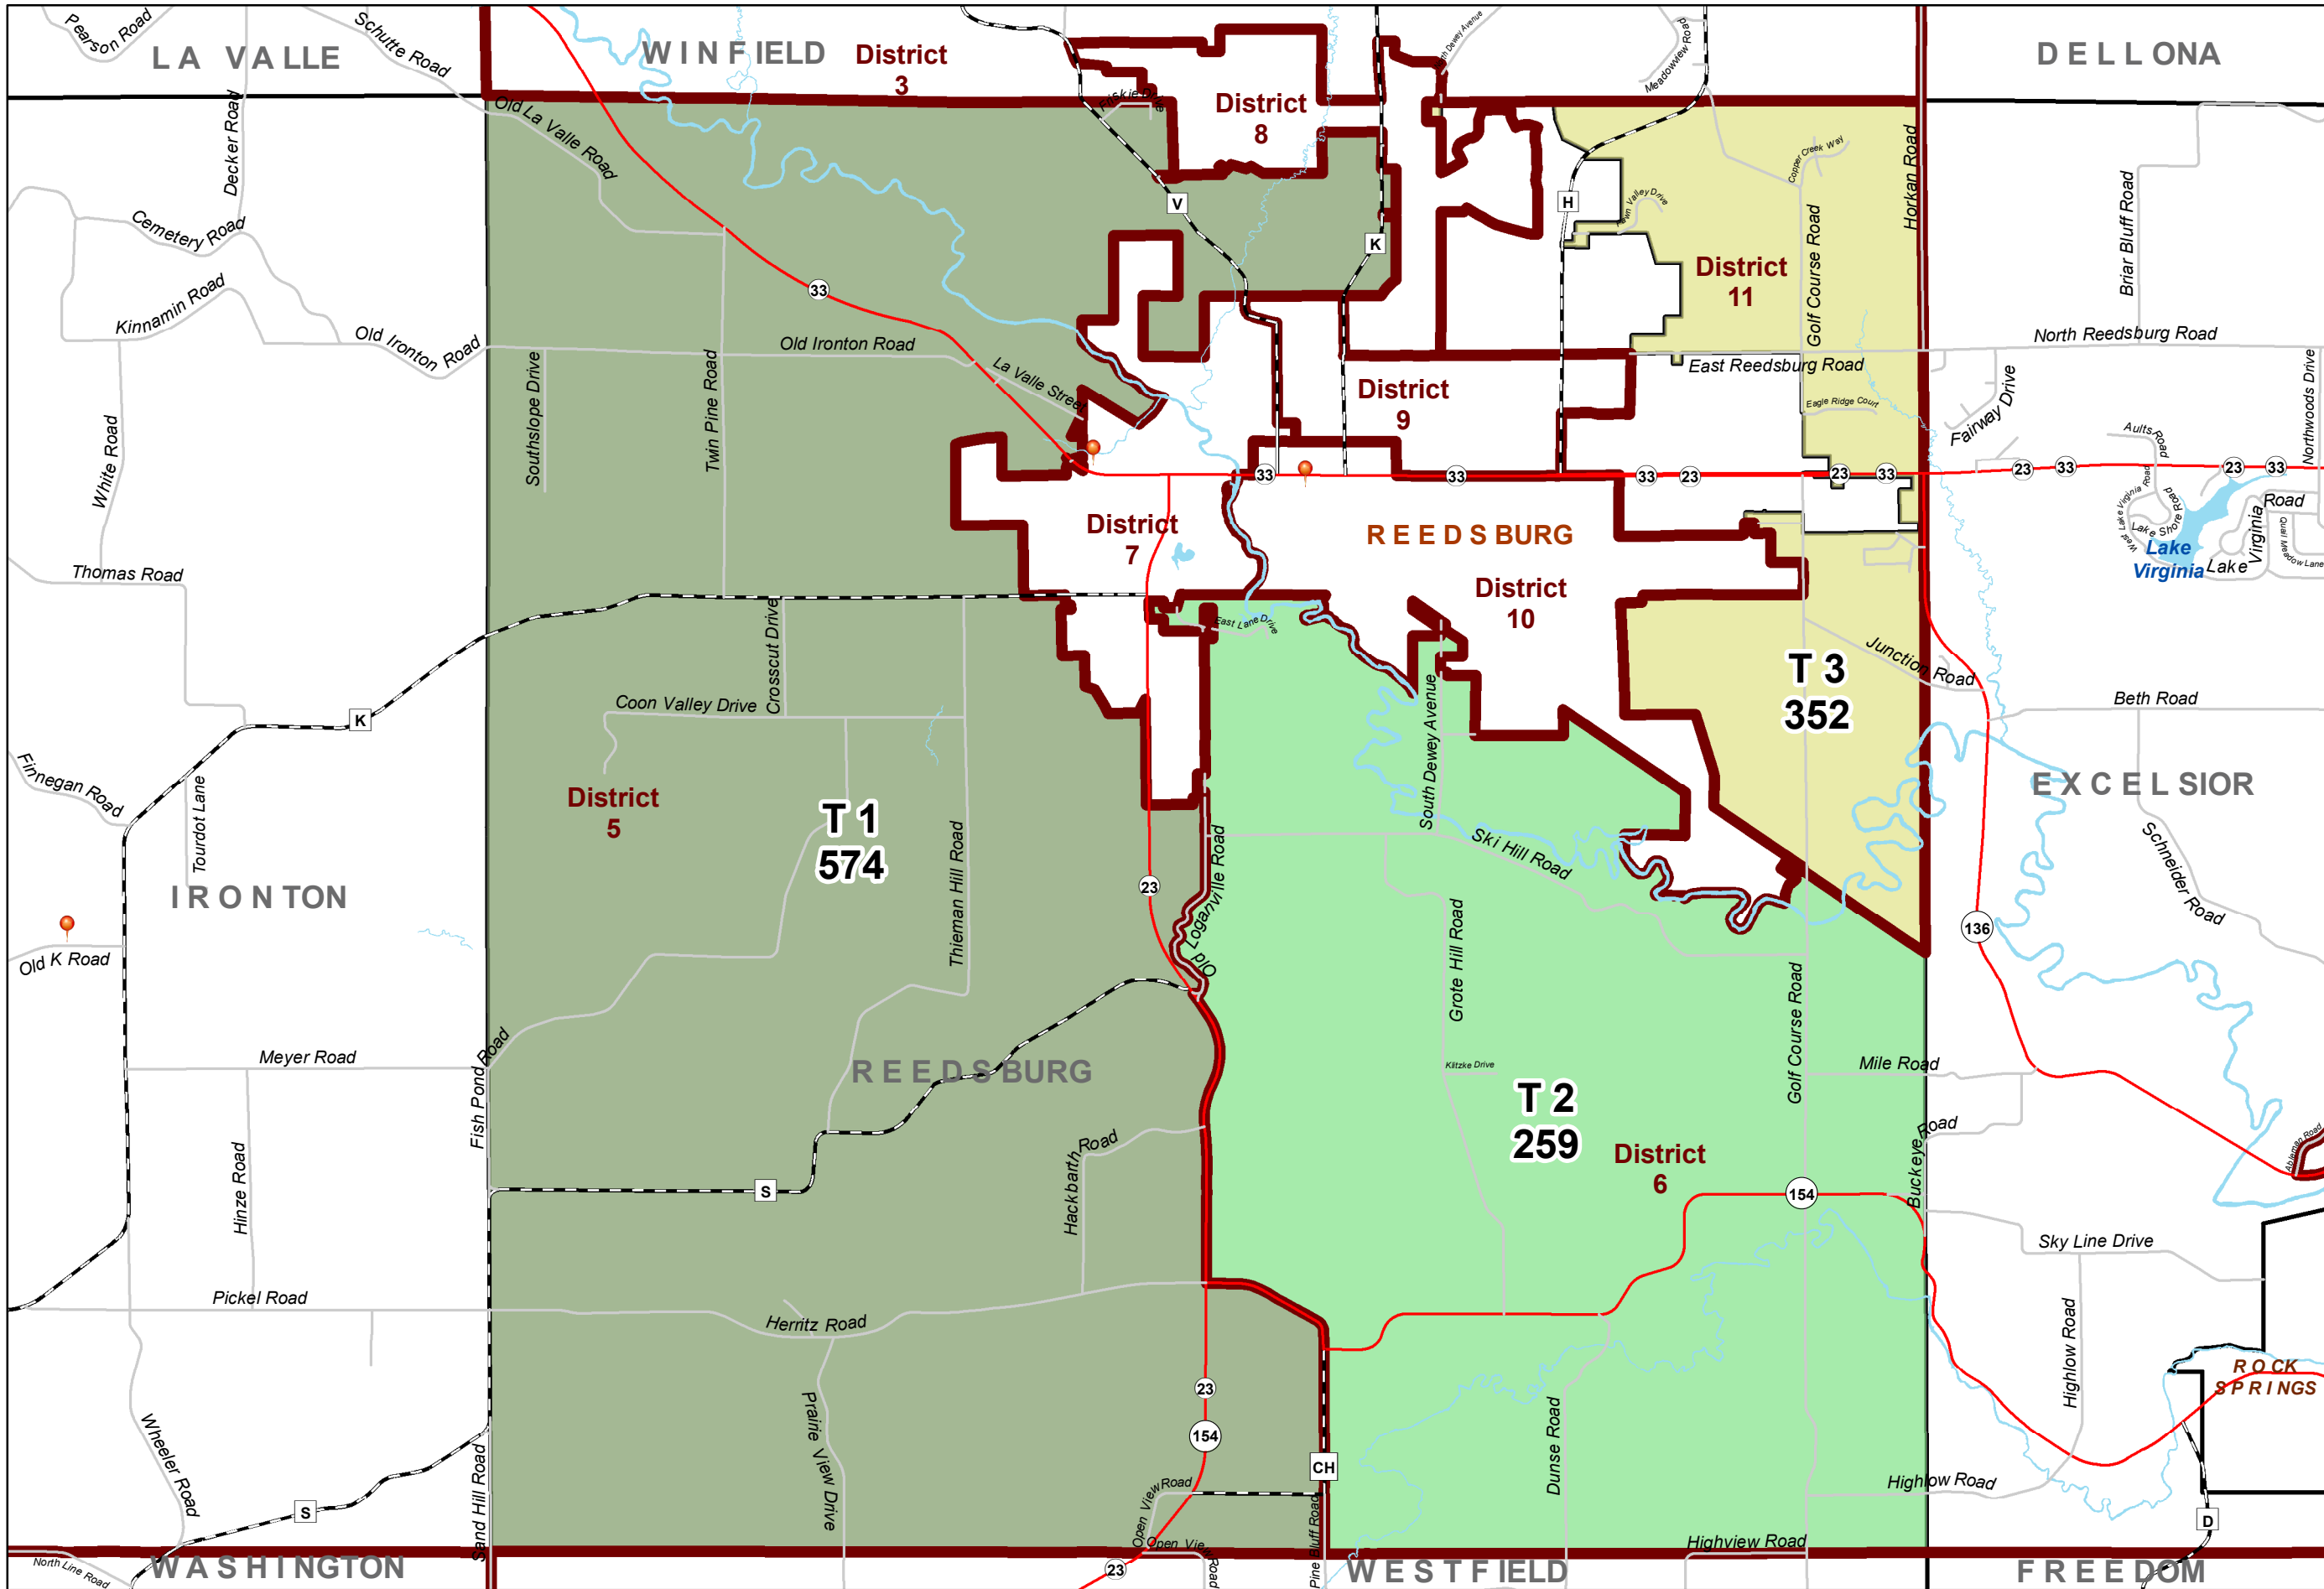

2020 TOWN OF REEDSBURG WARDS

- Legend**
- Polling Places
 - Wards**
 - Ward 1
 - Ward 2
 - Ward 3
 - Supervisor Districts**
 - Supervisor Districts
 - Municipal Boundaries**
 - Municipal Boundaries

ESTD 1844
SAUK COUNTY
 WISCONSIN

FOR INFORMATIONAL PURPOSES ONLY
 Sauk County does not attest to the accuracy of the data contained herein and makes no warranty with respect to its correctness or validity. Data contained in this map is limited by the method and accuracy of its collection.

0 0.15 0.3 0.45 0.6
 Miles