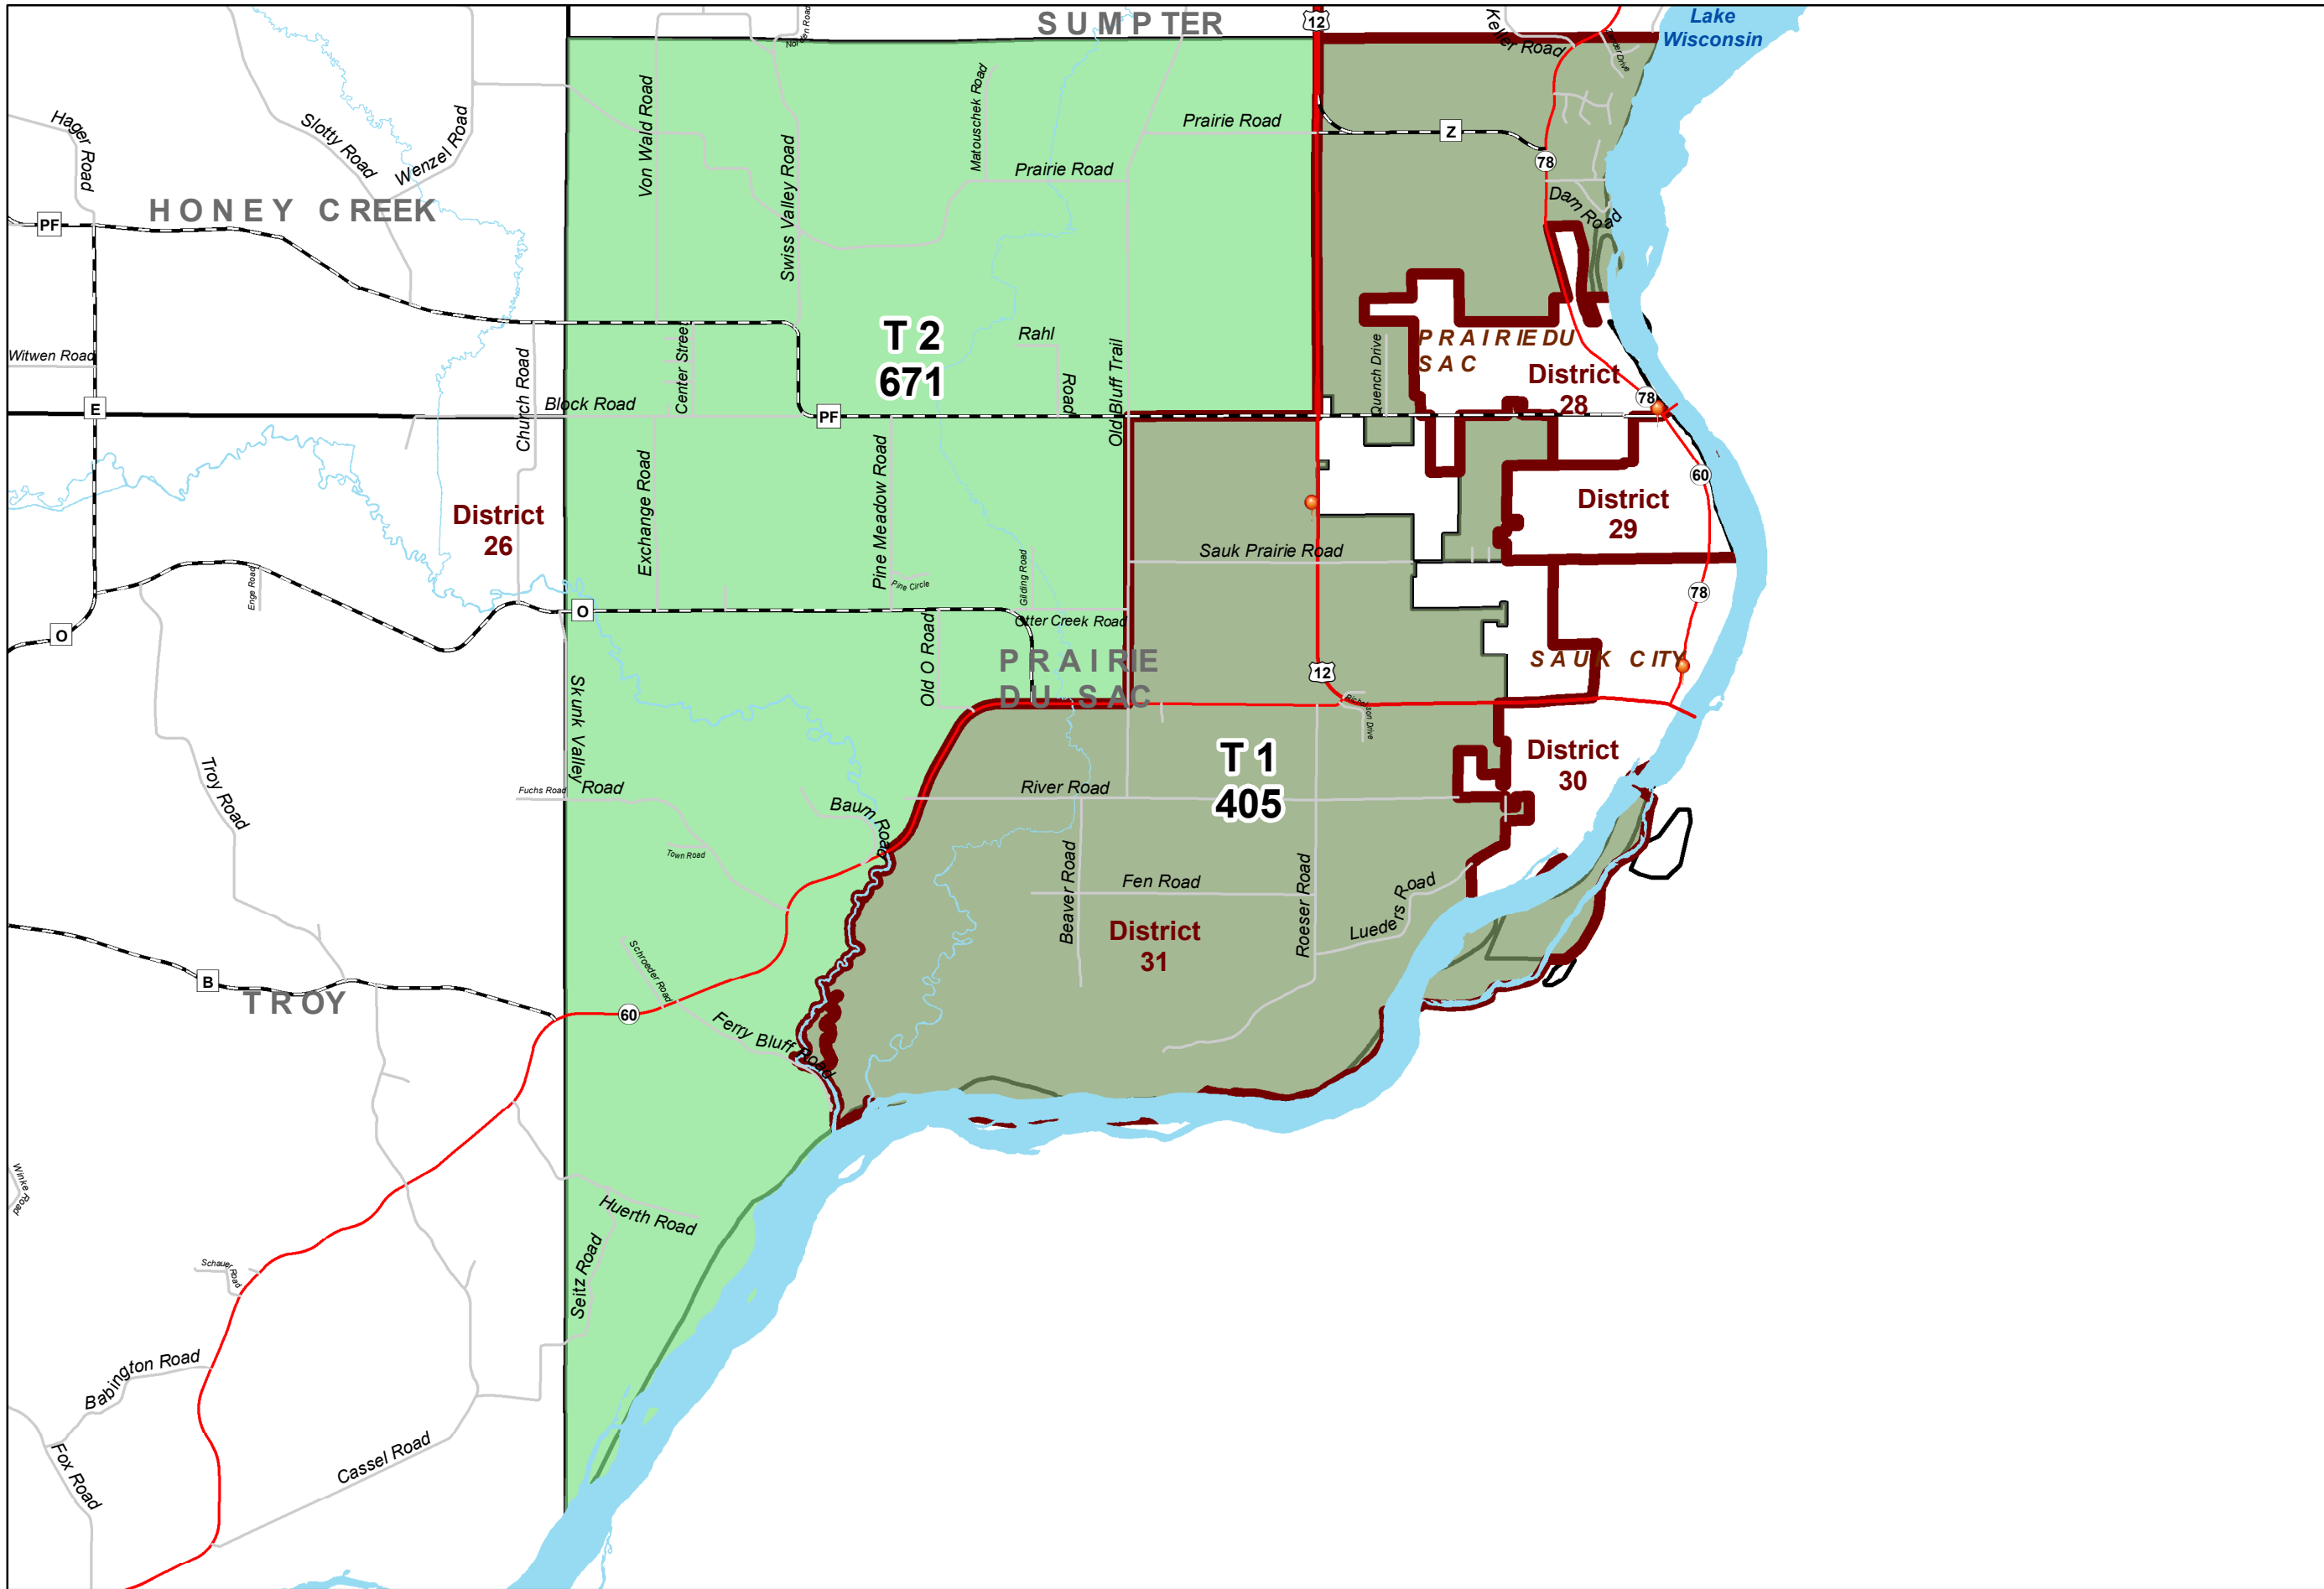

# 2020 TOWN OF PRAIRIE DU SAC WARDS

- Legend**
- Polling Places
  - Wards**
    - Ward 1
    - Ward 2
  - Supervisor Districts**
    - Supervisor Districts
  - Municipal Boundaries**
    - Municipal Boundaries

FOR INFORMATIONAL PURPOSES ONLY  
 Sauk County does not attest to the accuracy of the data contained herein and makes no warranty with respect to its correctness or validity. Data contained in this map is limited by the method and accuracy of its collection.

0 0.2 0.4 0.6 0.8  
 Miles