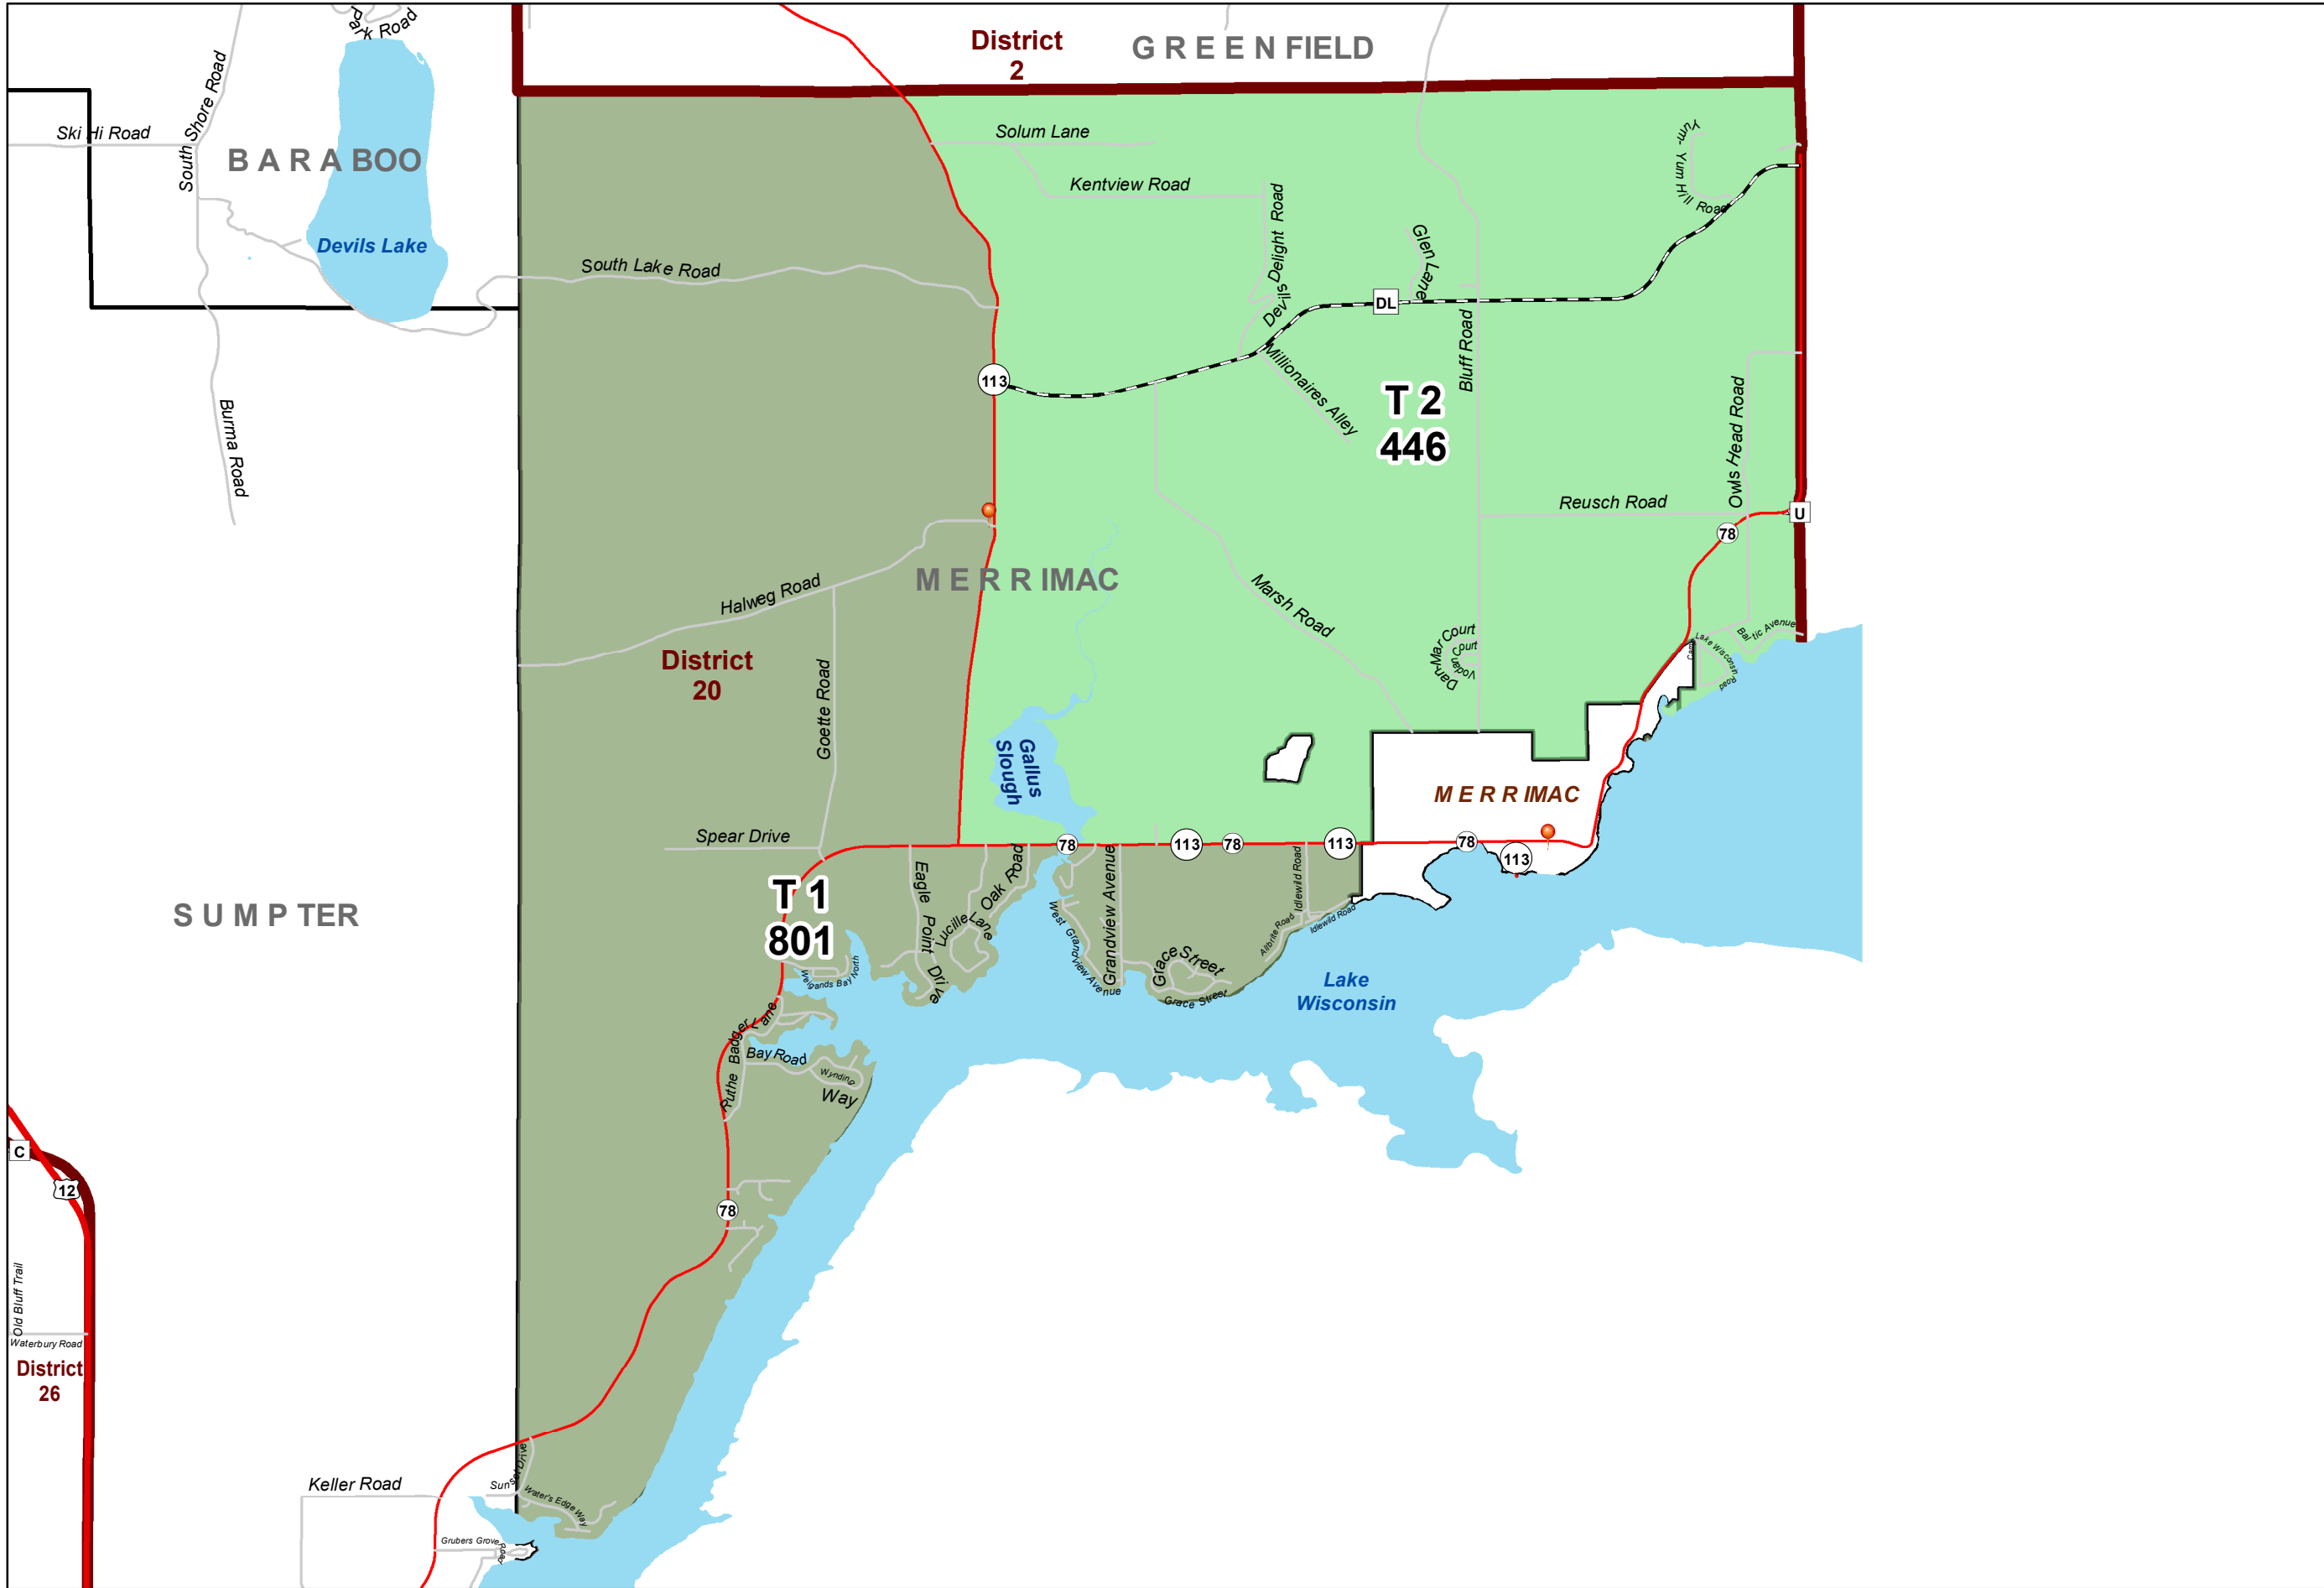

# 2020 TOWN OF MERRIMAC WARDS

- Legend**
- Polling Places
  - Wards**
    - Ward 1
    - Ward 2
  - Supervisor Districts**
    - Supervisor Districts
  - Municipal Boundaries**
    - Municipal Boundaries

FOR INFORMATIONAL PURPOSES ONLY  
 Sauk County does not attest to the accuracy of the data contained herein and makes no warranty with respect to its correctness or validity. Data contained in this map is limited by the method and accuracy of its collection.

0 0.2 0.4 0.6 0.8  
Miles