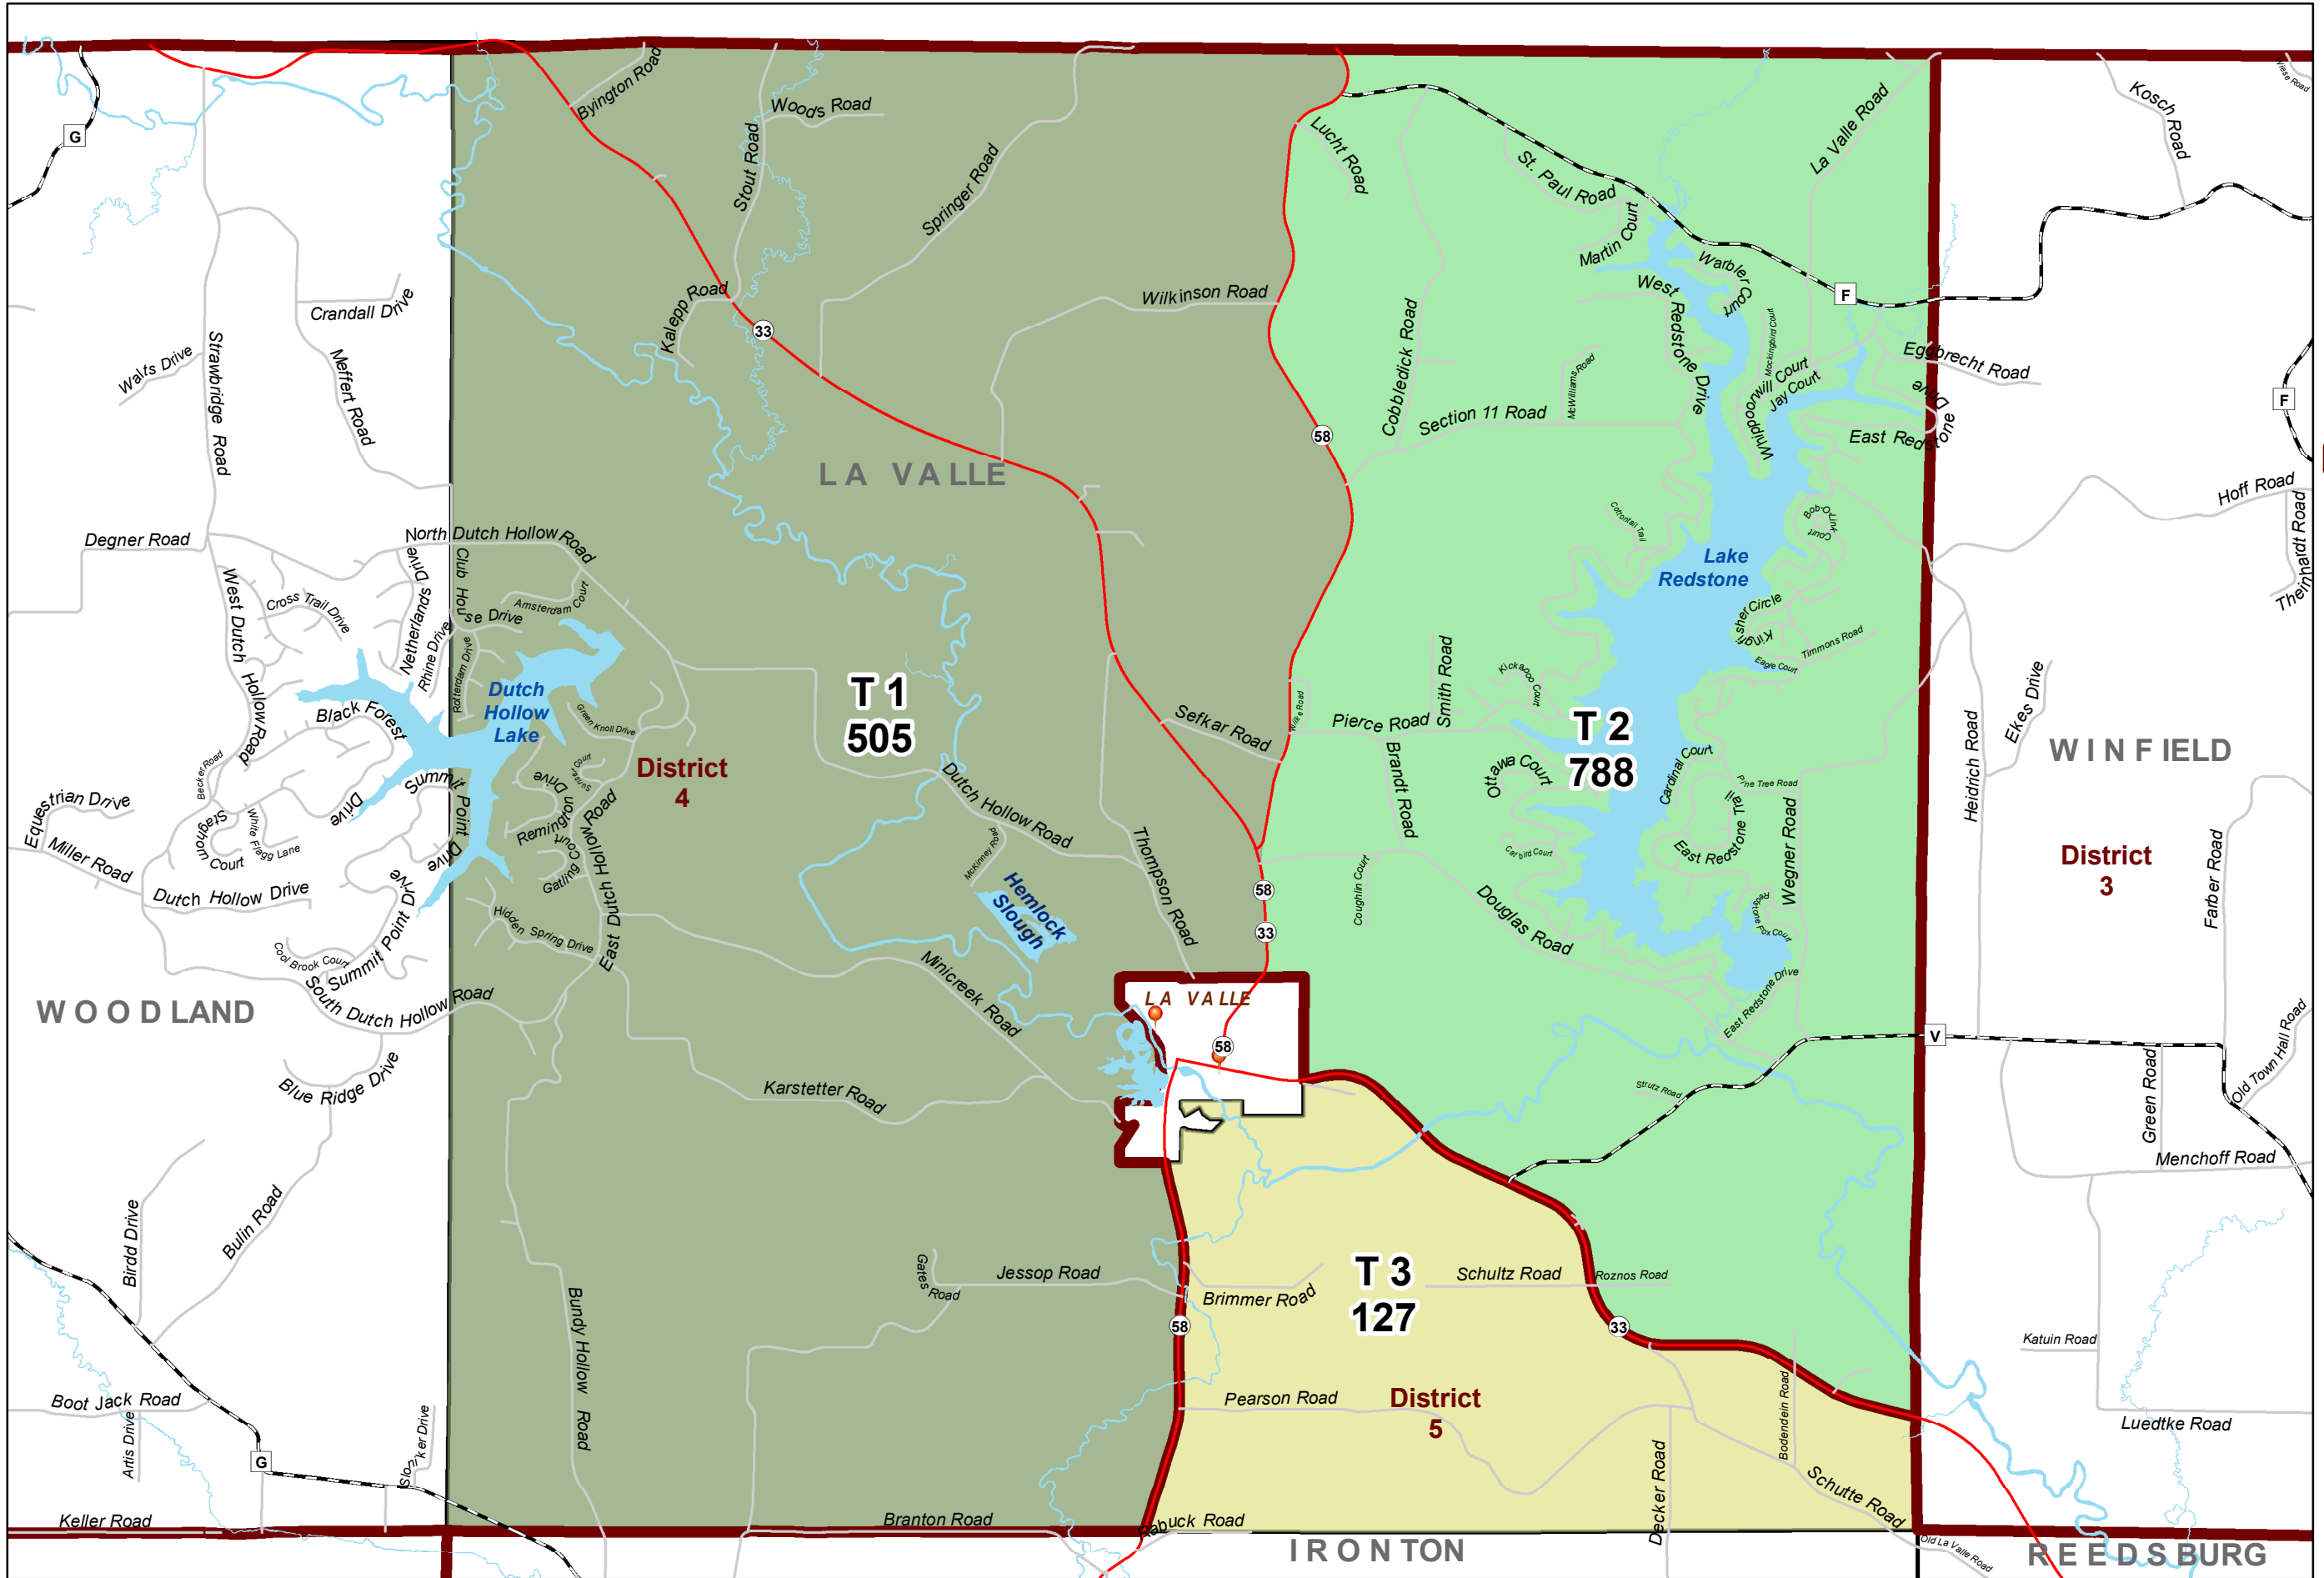

2020 TOWN OF LA VALLE WARDS

- Legend**
- Polling Places
 - Wards**
 - Ward 1
 - Ward 2
 - Ward 3
 - Supervisor Districts**
 - Supervisor Districts
 - Municipal Boundaries**
 - Municipal Boundaries

FOR INFORMATIONAL PURPOSES ONLY
 Sauk County does not attest to the accuracy of the data contained herein and makes no warranty with respect to its correctness or validity. Data contained in this map is limited by the method and accuracy of its collection.

0 0.15 0.3 0.45 0.6 Miles