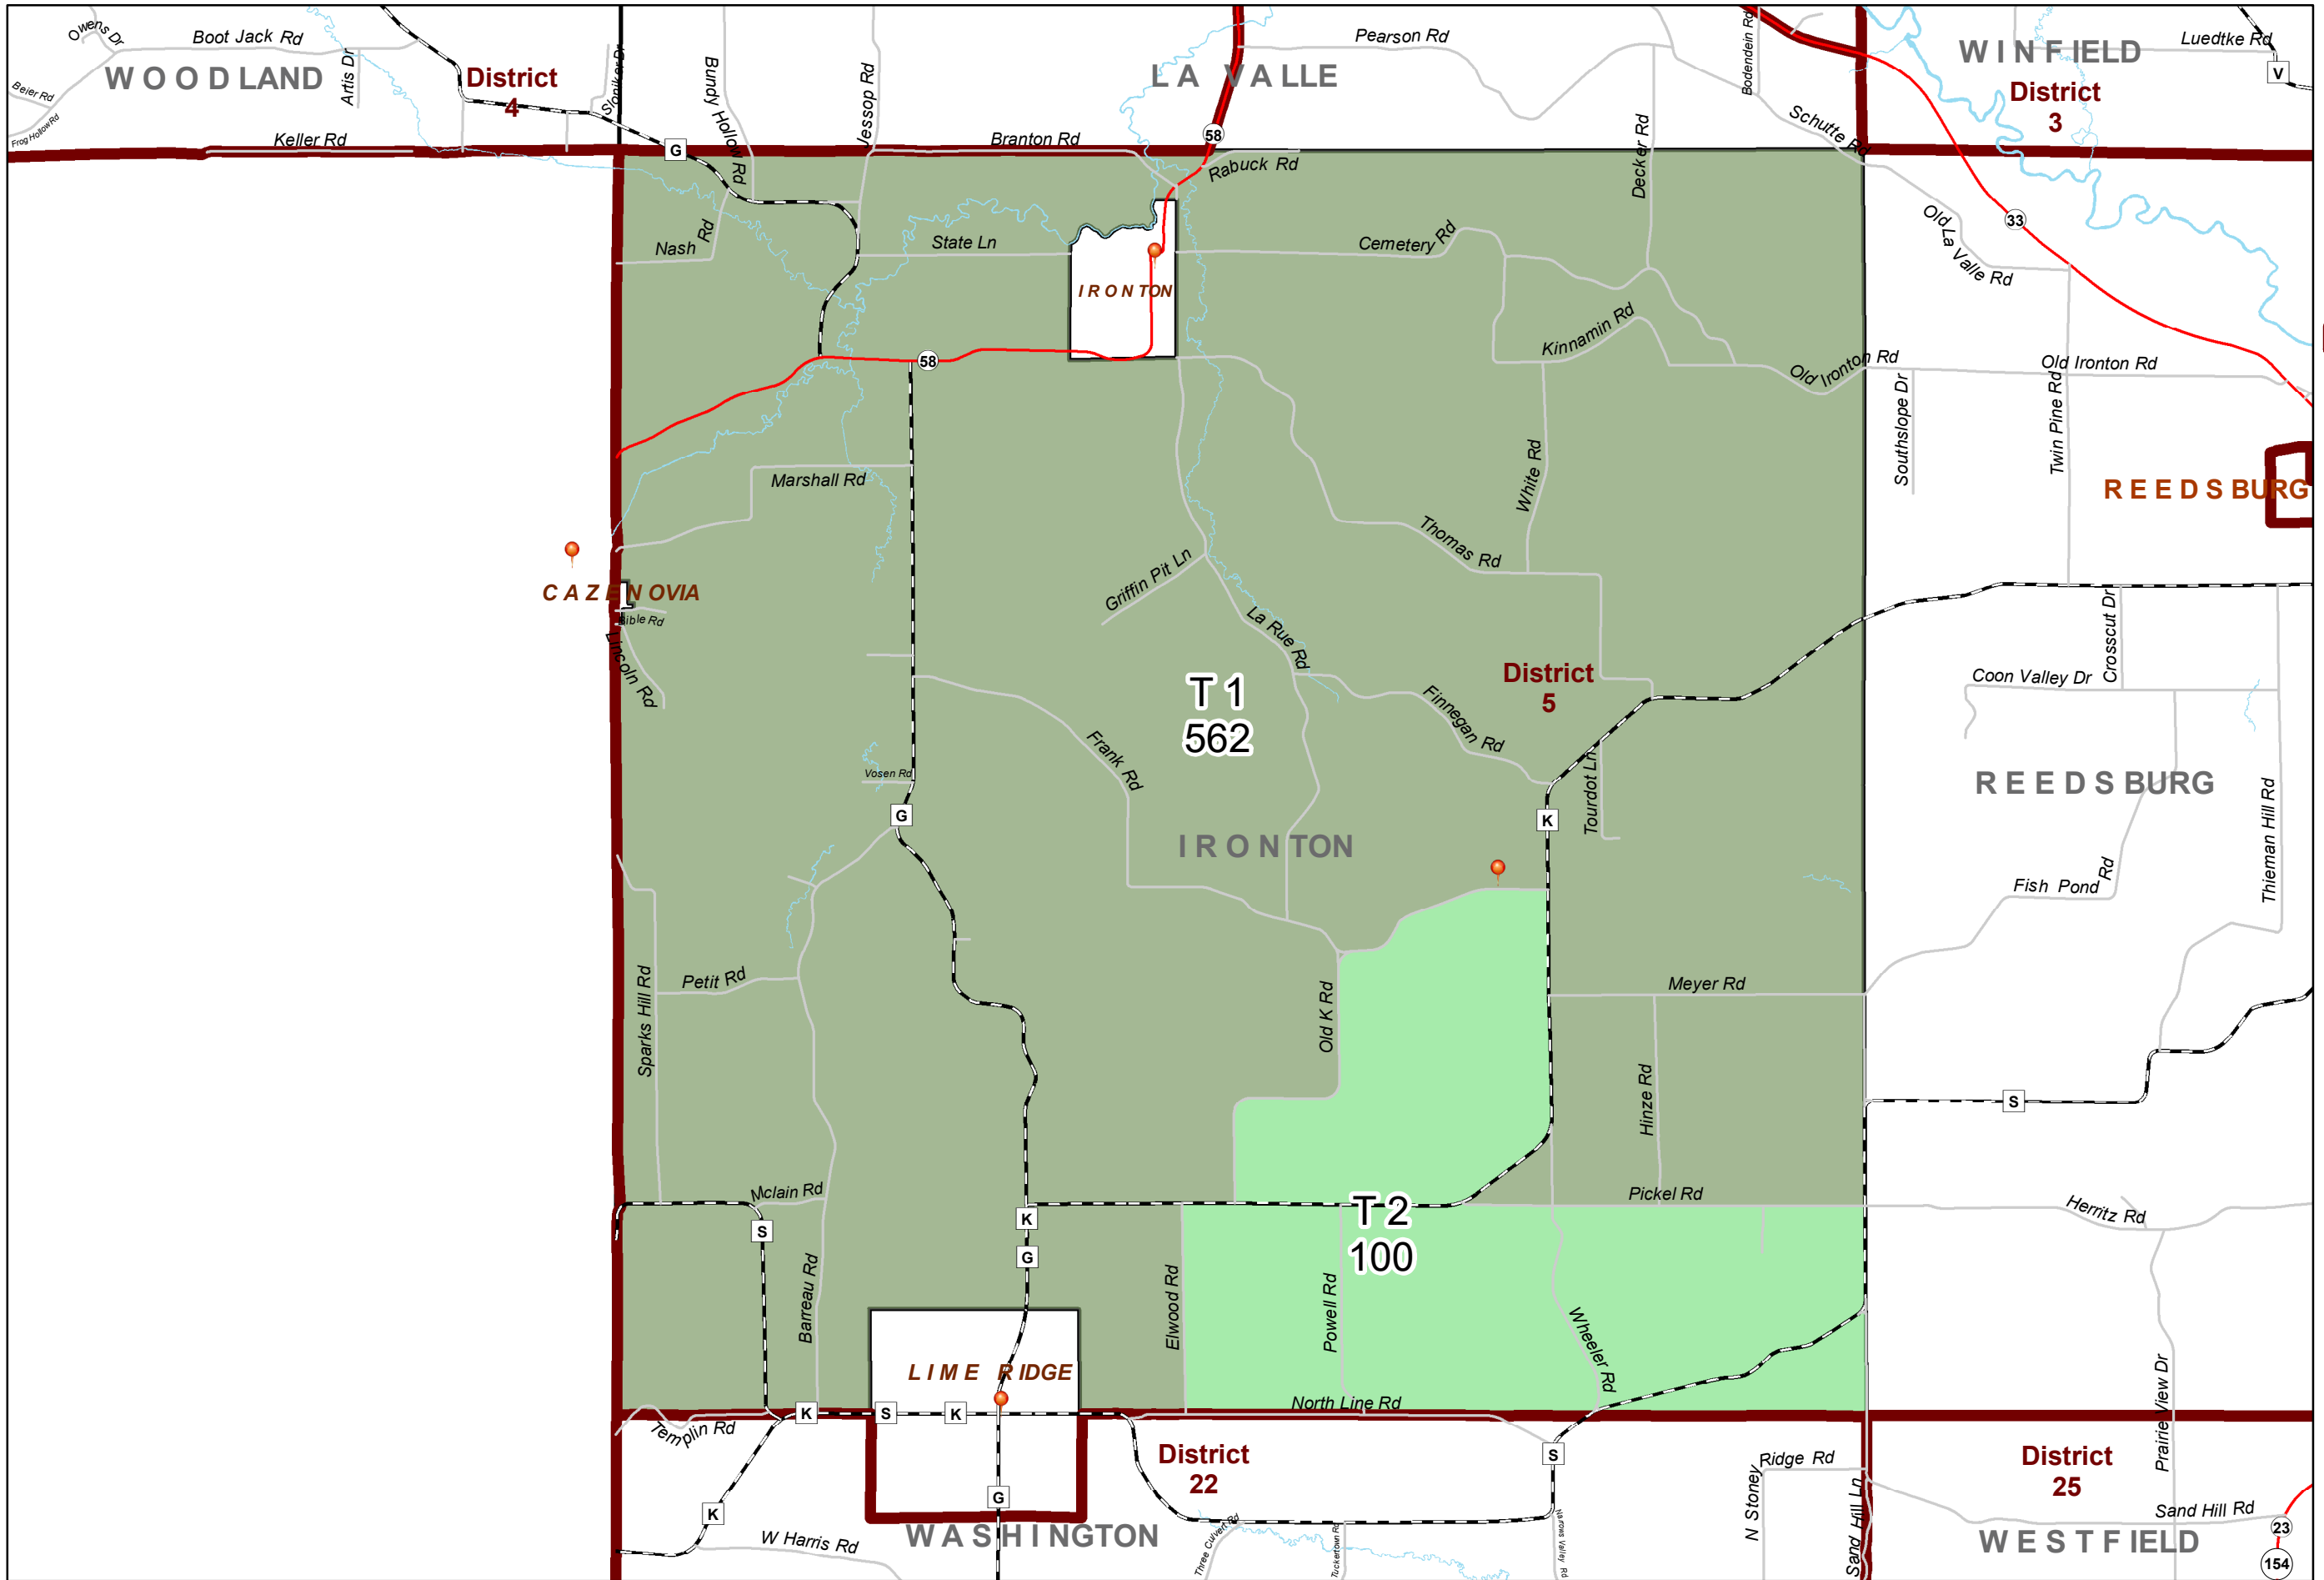

2020 TOWN OF IRONTON WARDS

Legend

- Polling Places
- Supervisor Districts
- Wards 2020**
- Precinct Name: Ward 1
- Precinct Name: Ward 2
- Municipal Boundaries

SAUK COUNTY WISCONSIN

FOR INFORMATIONAL PURPOSES ONLY
Sauk County does not attest to the accuracy of the data contained herein and makes no warranty with respect to its correctness or validity. Data contained in this map is limited by the method and accuracy of its collection.

0 0.2 0.4 0.6 0.8
Miles