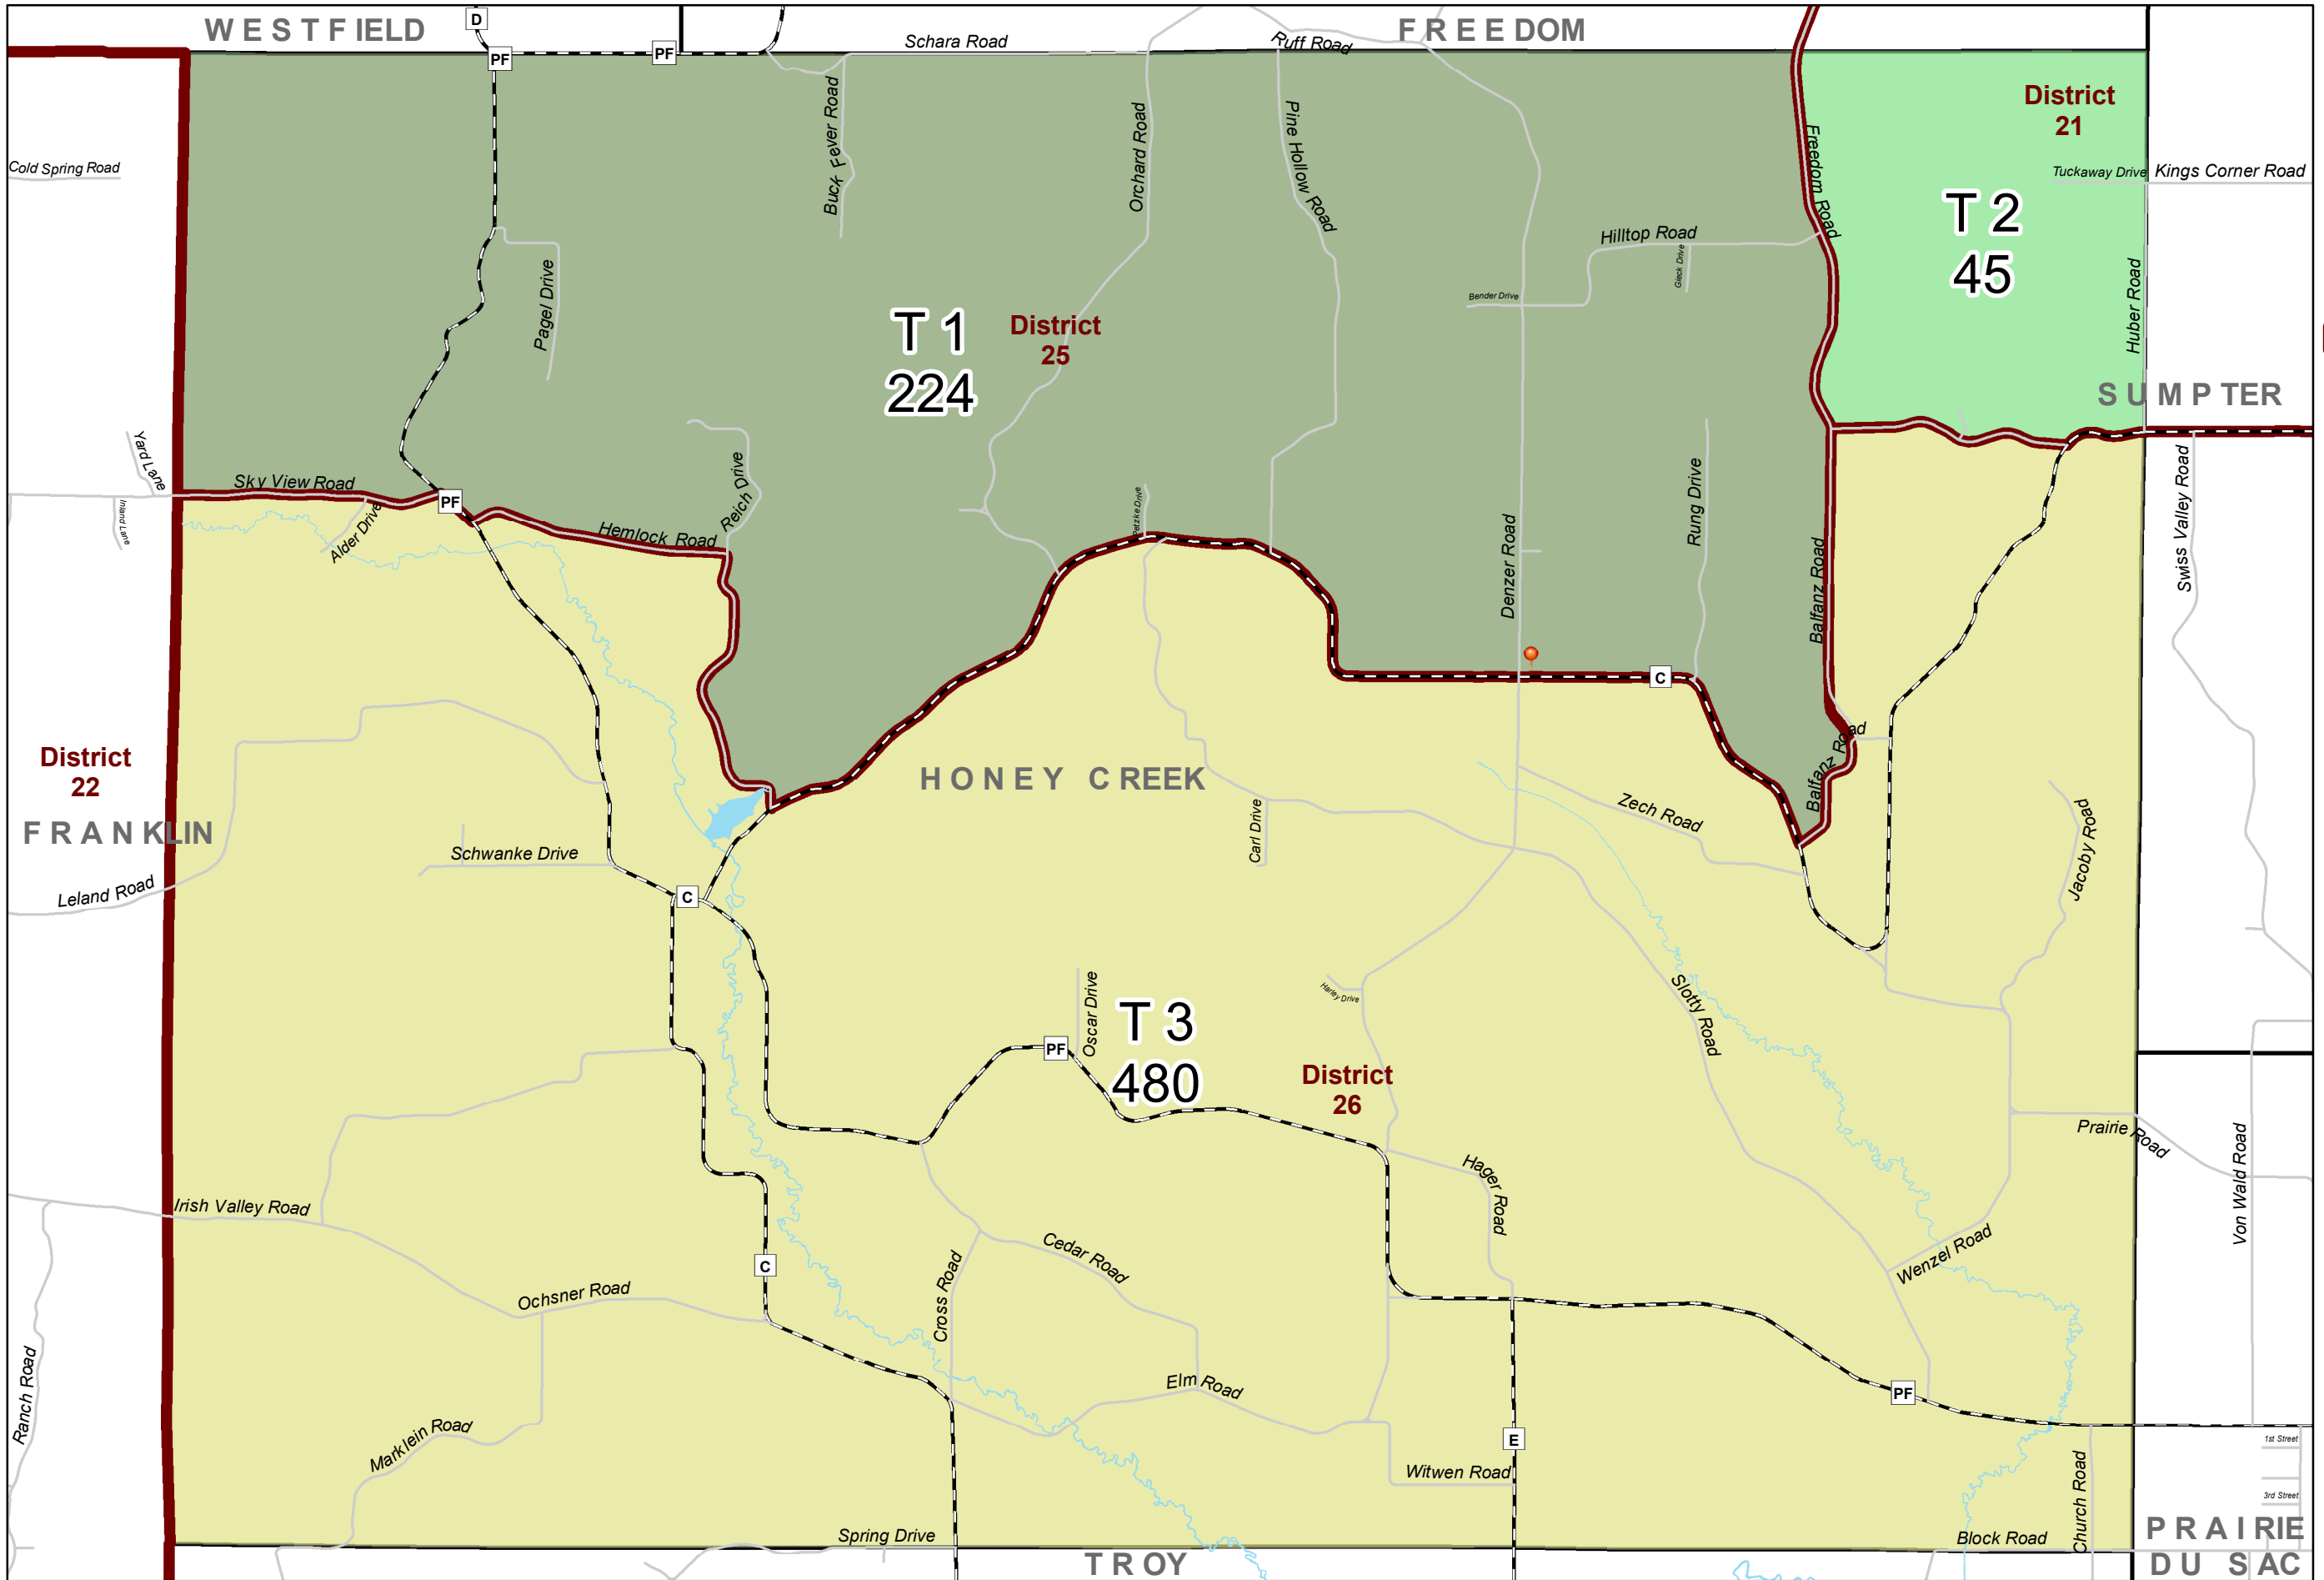

# 2020 TOWN OF HONEY CREEK WARDS

- Legend**
- Polling Places
  - Supervisor Districts**
  - Supervisor Districts
  - Wards**
  - Ward 1
  - Ward 2
  - Ward 3
  - Municipal Boundaries**
  - Municipal Boundaries

ESTD 1844

**SAUK COUNTY**  
WISCONSIN

FOR INFORMATIONAL PURPOSES ONLY  
Sauk County does not attest to the accuracy of the data contained herein and makes no warranty with respect to its correctness or validity. Data contained in this map is limited by the method and accuracy of its collection.

0 0.15 0.3 0.45 0.6  
Miles