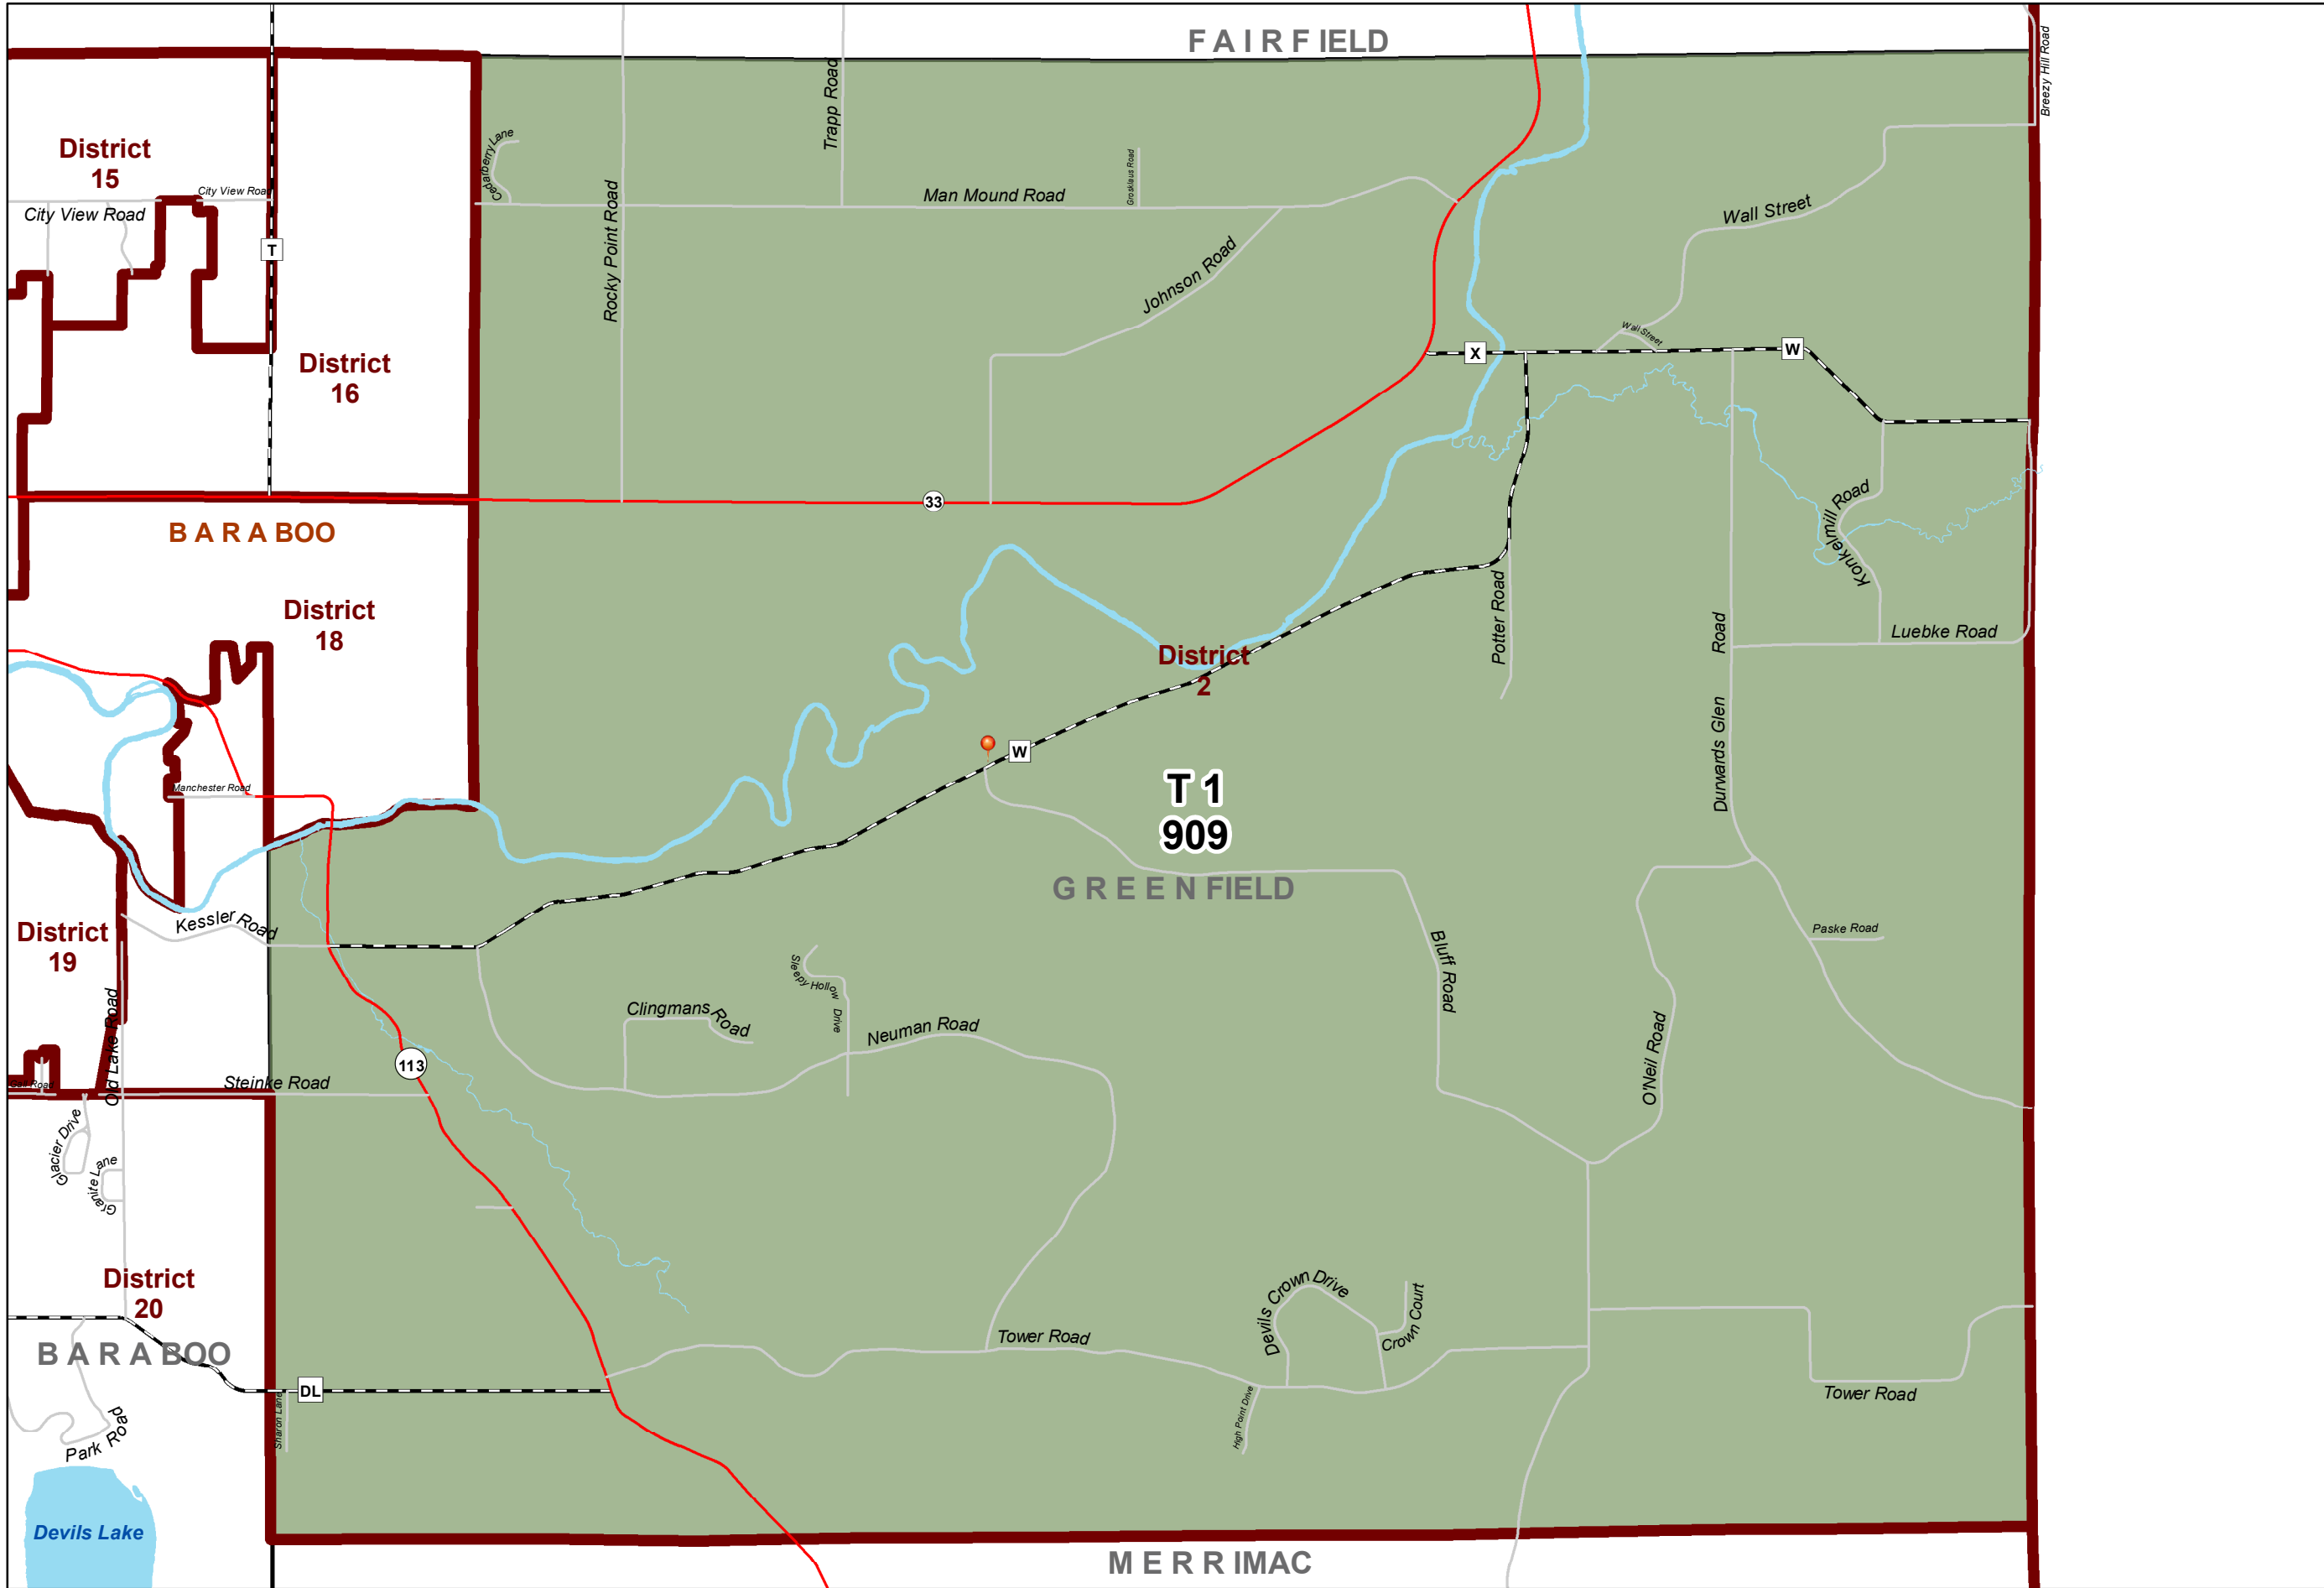

# 2020 TOWN OF GREENFIELD WARDS

- Legend**
- Polling Places
  - Supervisor Districts
  - Wards**
  - Ward 1
  - Municipal Boundaries**
  - Municipal Boundaries

Sauk County Land Information/GIS Department

**SAUK COUNTY WISCONSIN**  
ESTD 1844

FOR INFORMATIONAL PURPOSES ONLY  
Sauk County does not attest to the accuracy of the data contained herein and makes no warranty with respect to its correctness or validity. Data contained in this map is limited by the method and accuracy of its collection.

0 0.15 0.3 0.45 0.6  
Miles