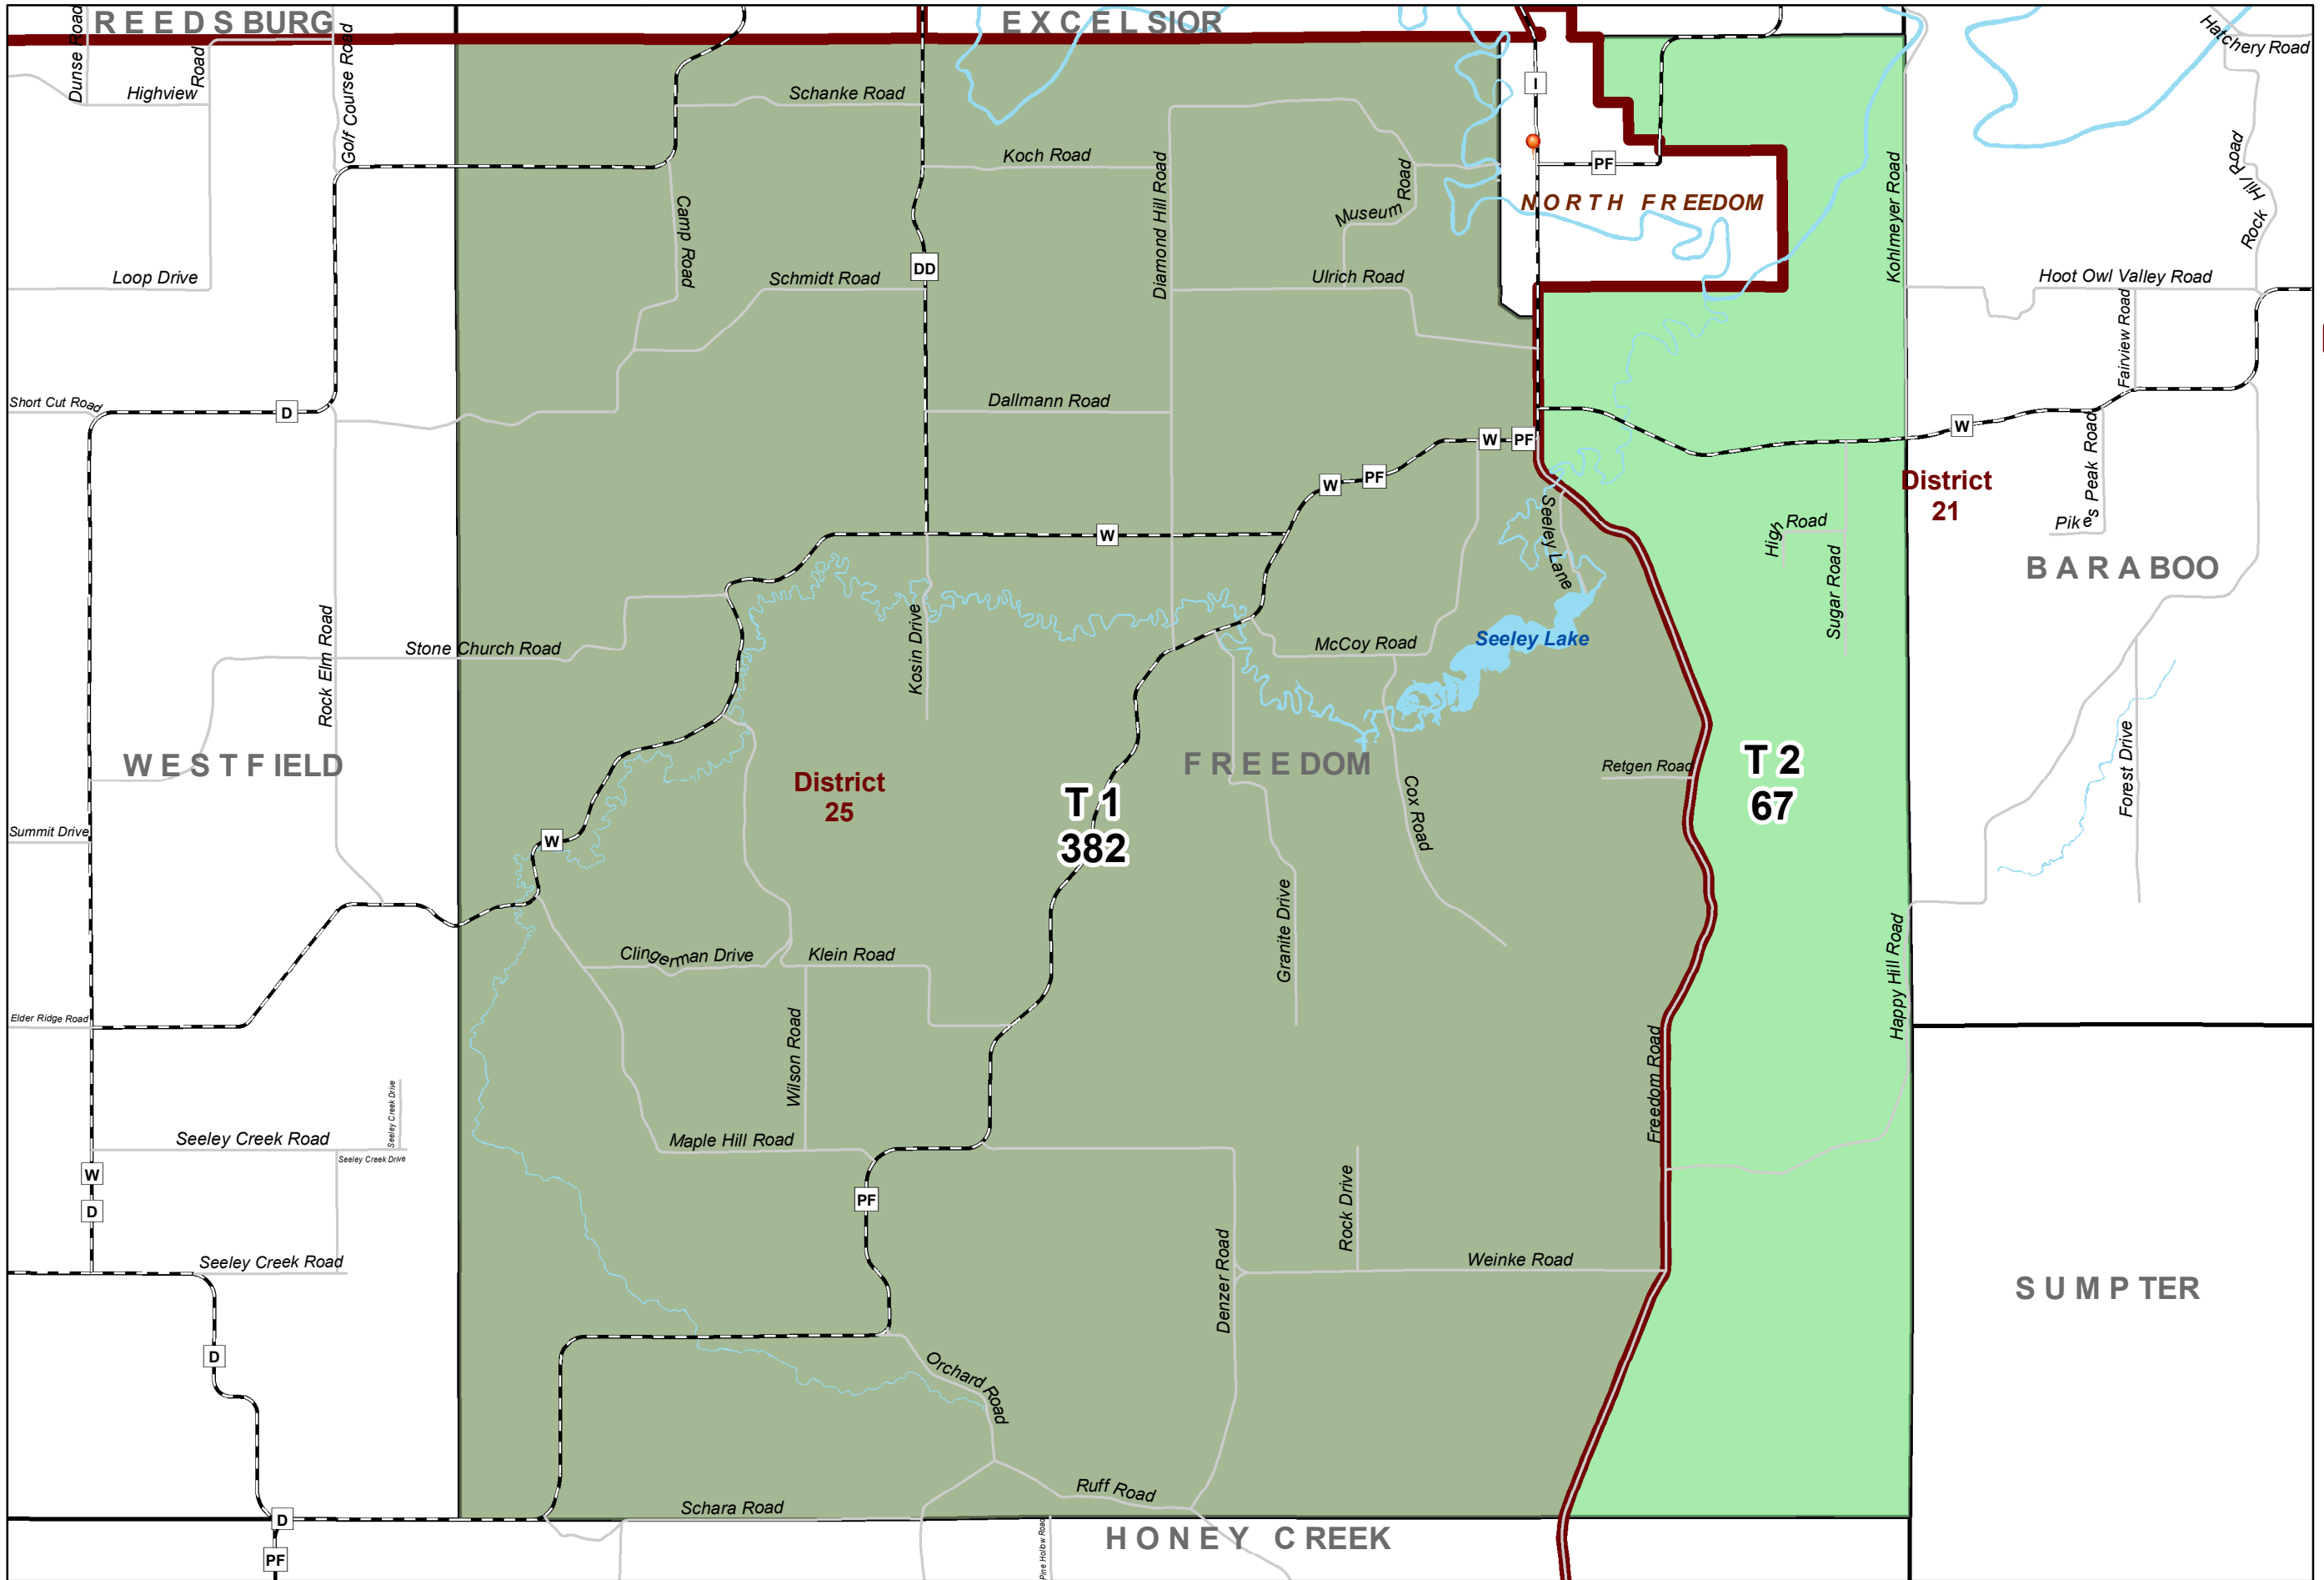

2020 TOWN OF FREEDOM WARDS

Legend

- Polling Places
- ▭ Supervisor Districts
- ▭ Wards
 - Ward 1
 - Ward 2
- ▭ Municipal Boundaries

FOR INFORMATIONAL PURPOSES ONLY
 Sauc County does not attest to the accuracy of the data contained herein and makes no warranty with respect to its correctness or validity. Data contained in this map is limited by the method and accuracy of its collection.

0 0.15 0.3 0.45 0.6 Miles