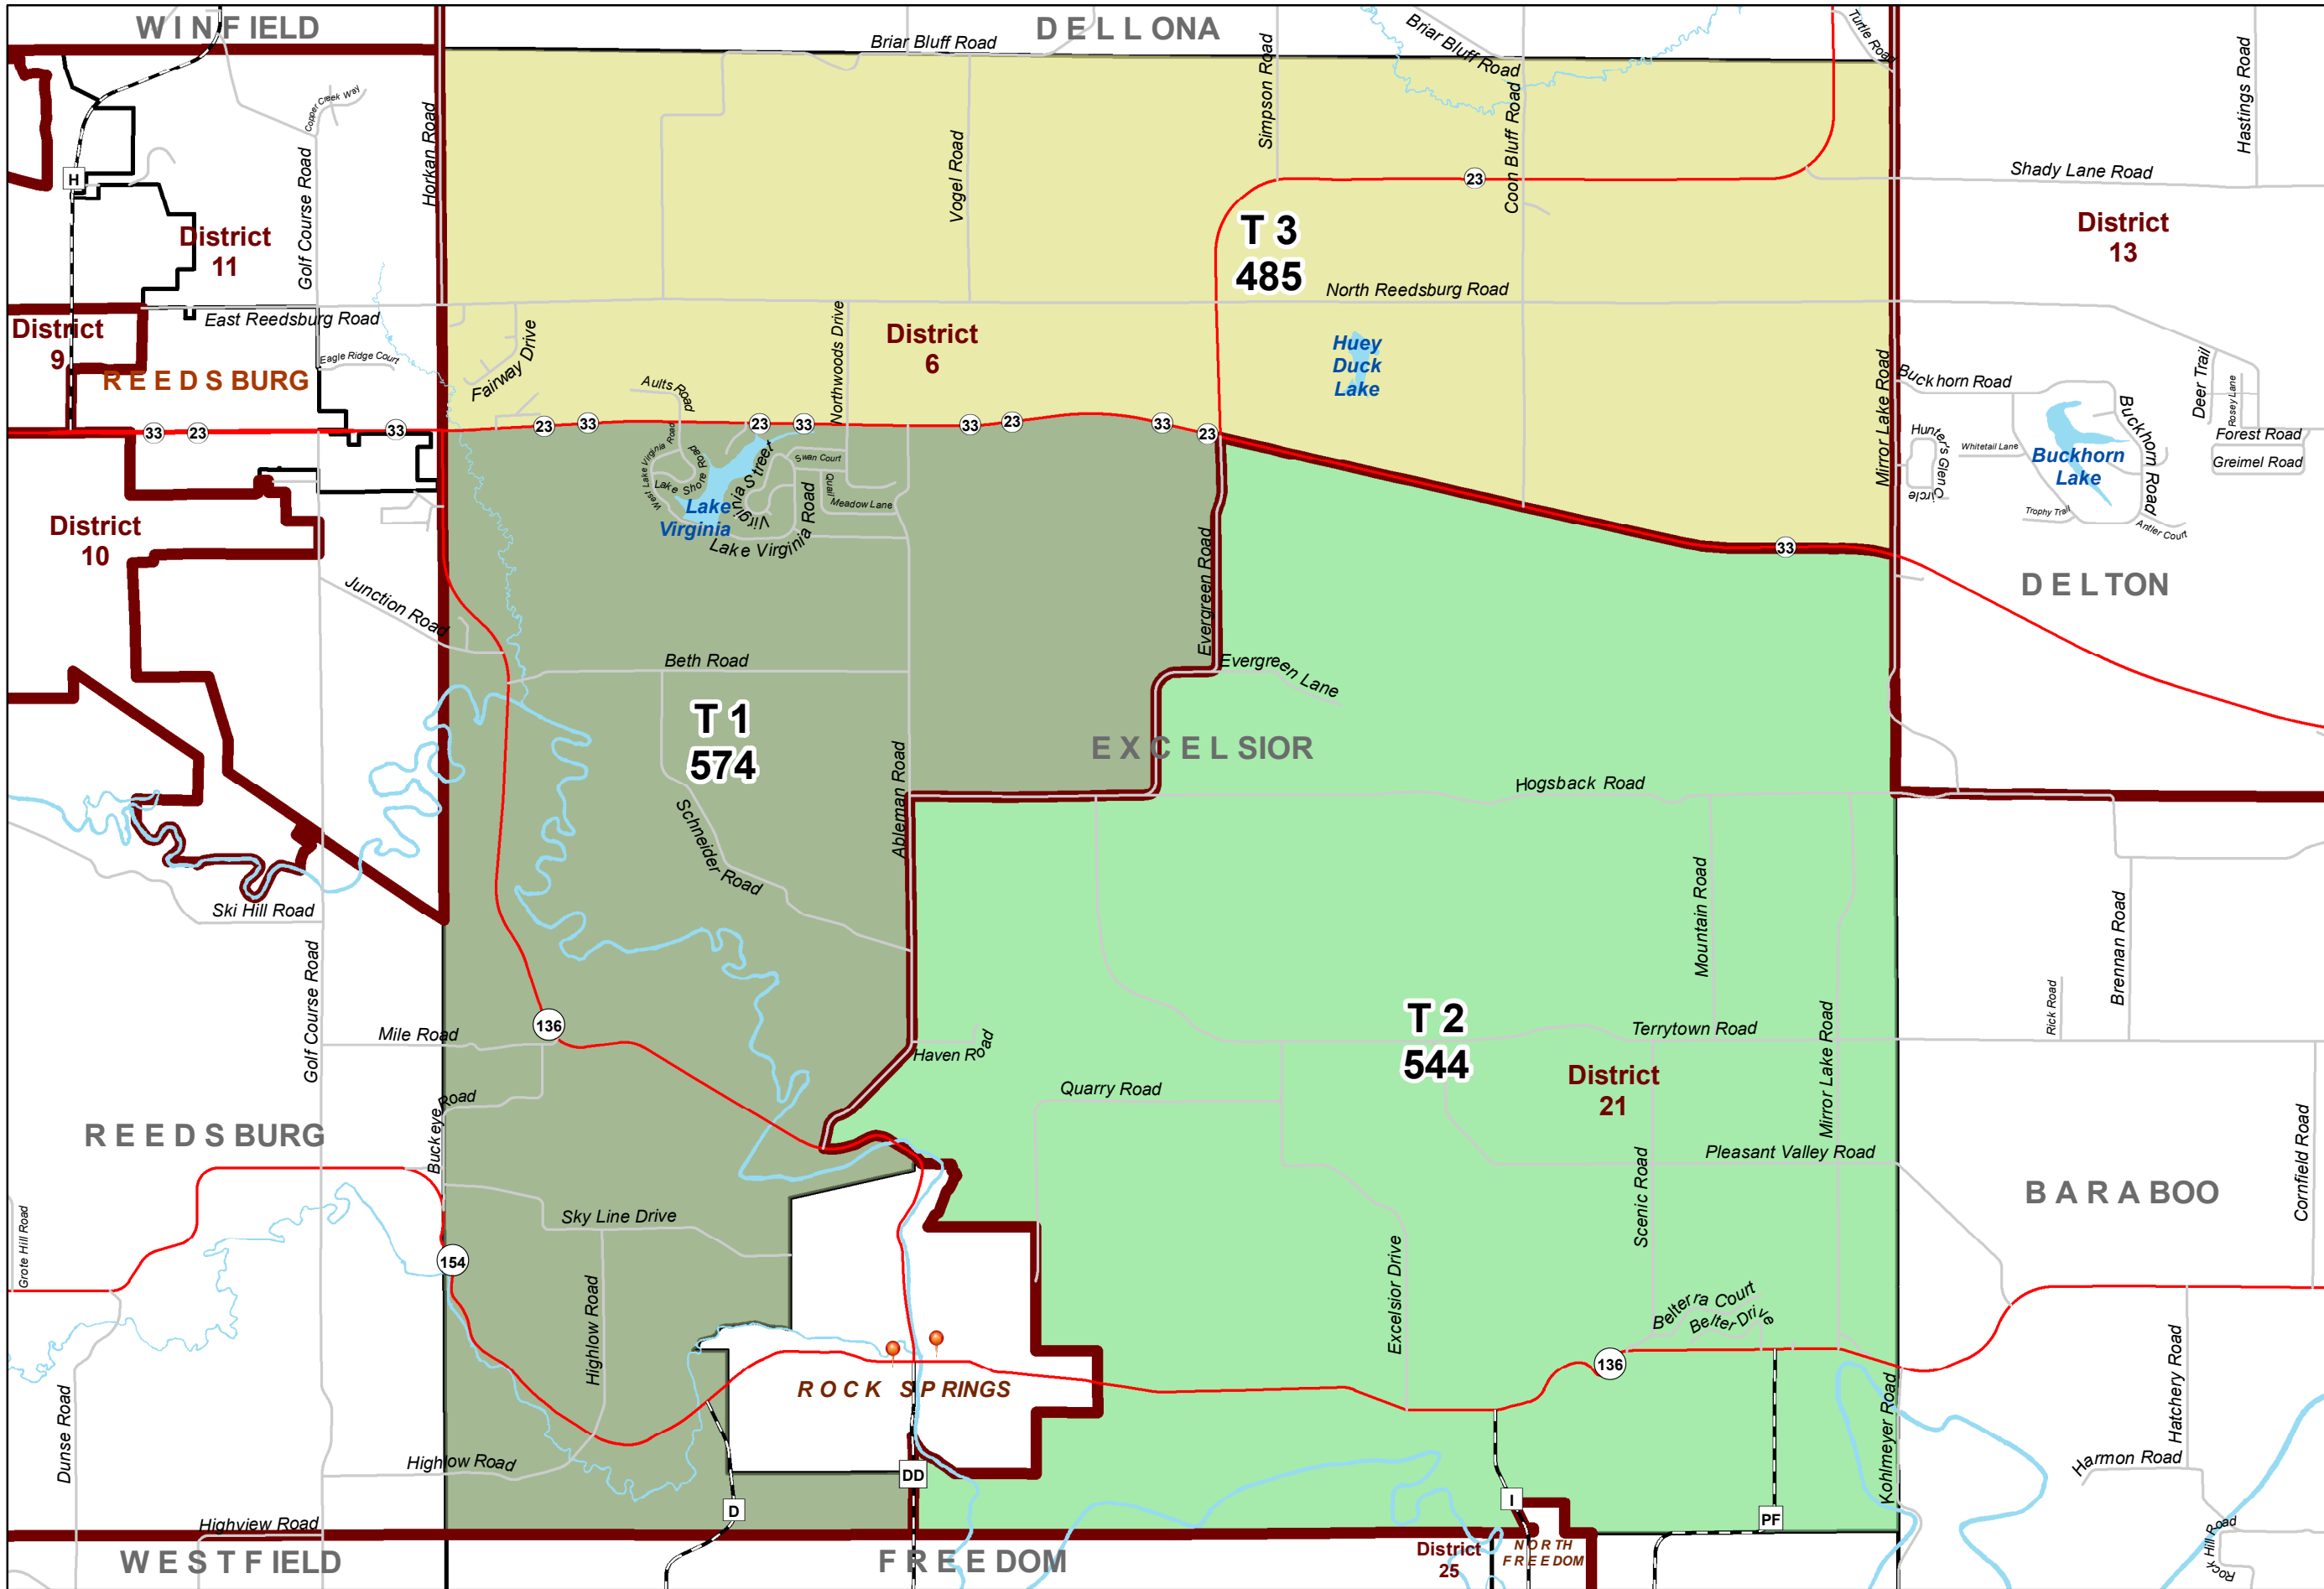

2020 TOWN OF EXCELSIOR WARDS

- Legend**
- Polling Places
 - Supervisor Districts**
 - Supervisor Districts
 - Wards**
 - Ward 1
 - Ward 2
 - Ward 3
 - Municipal Boundaries**
 - Municipal Boundaries

SAUK COUNTY WISCONSIN

FOR INFORMATIONAL PURPOSES ONLY
Sauk County does not attest to the accuracy of the data contained herein and makes no warranty with respect to its correctness or validity. Data contained in this map is limited by the method and accuracy of its collection.

0 0.15 0.3 0.45 0.6
Miles