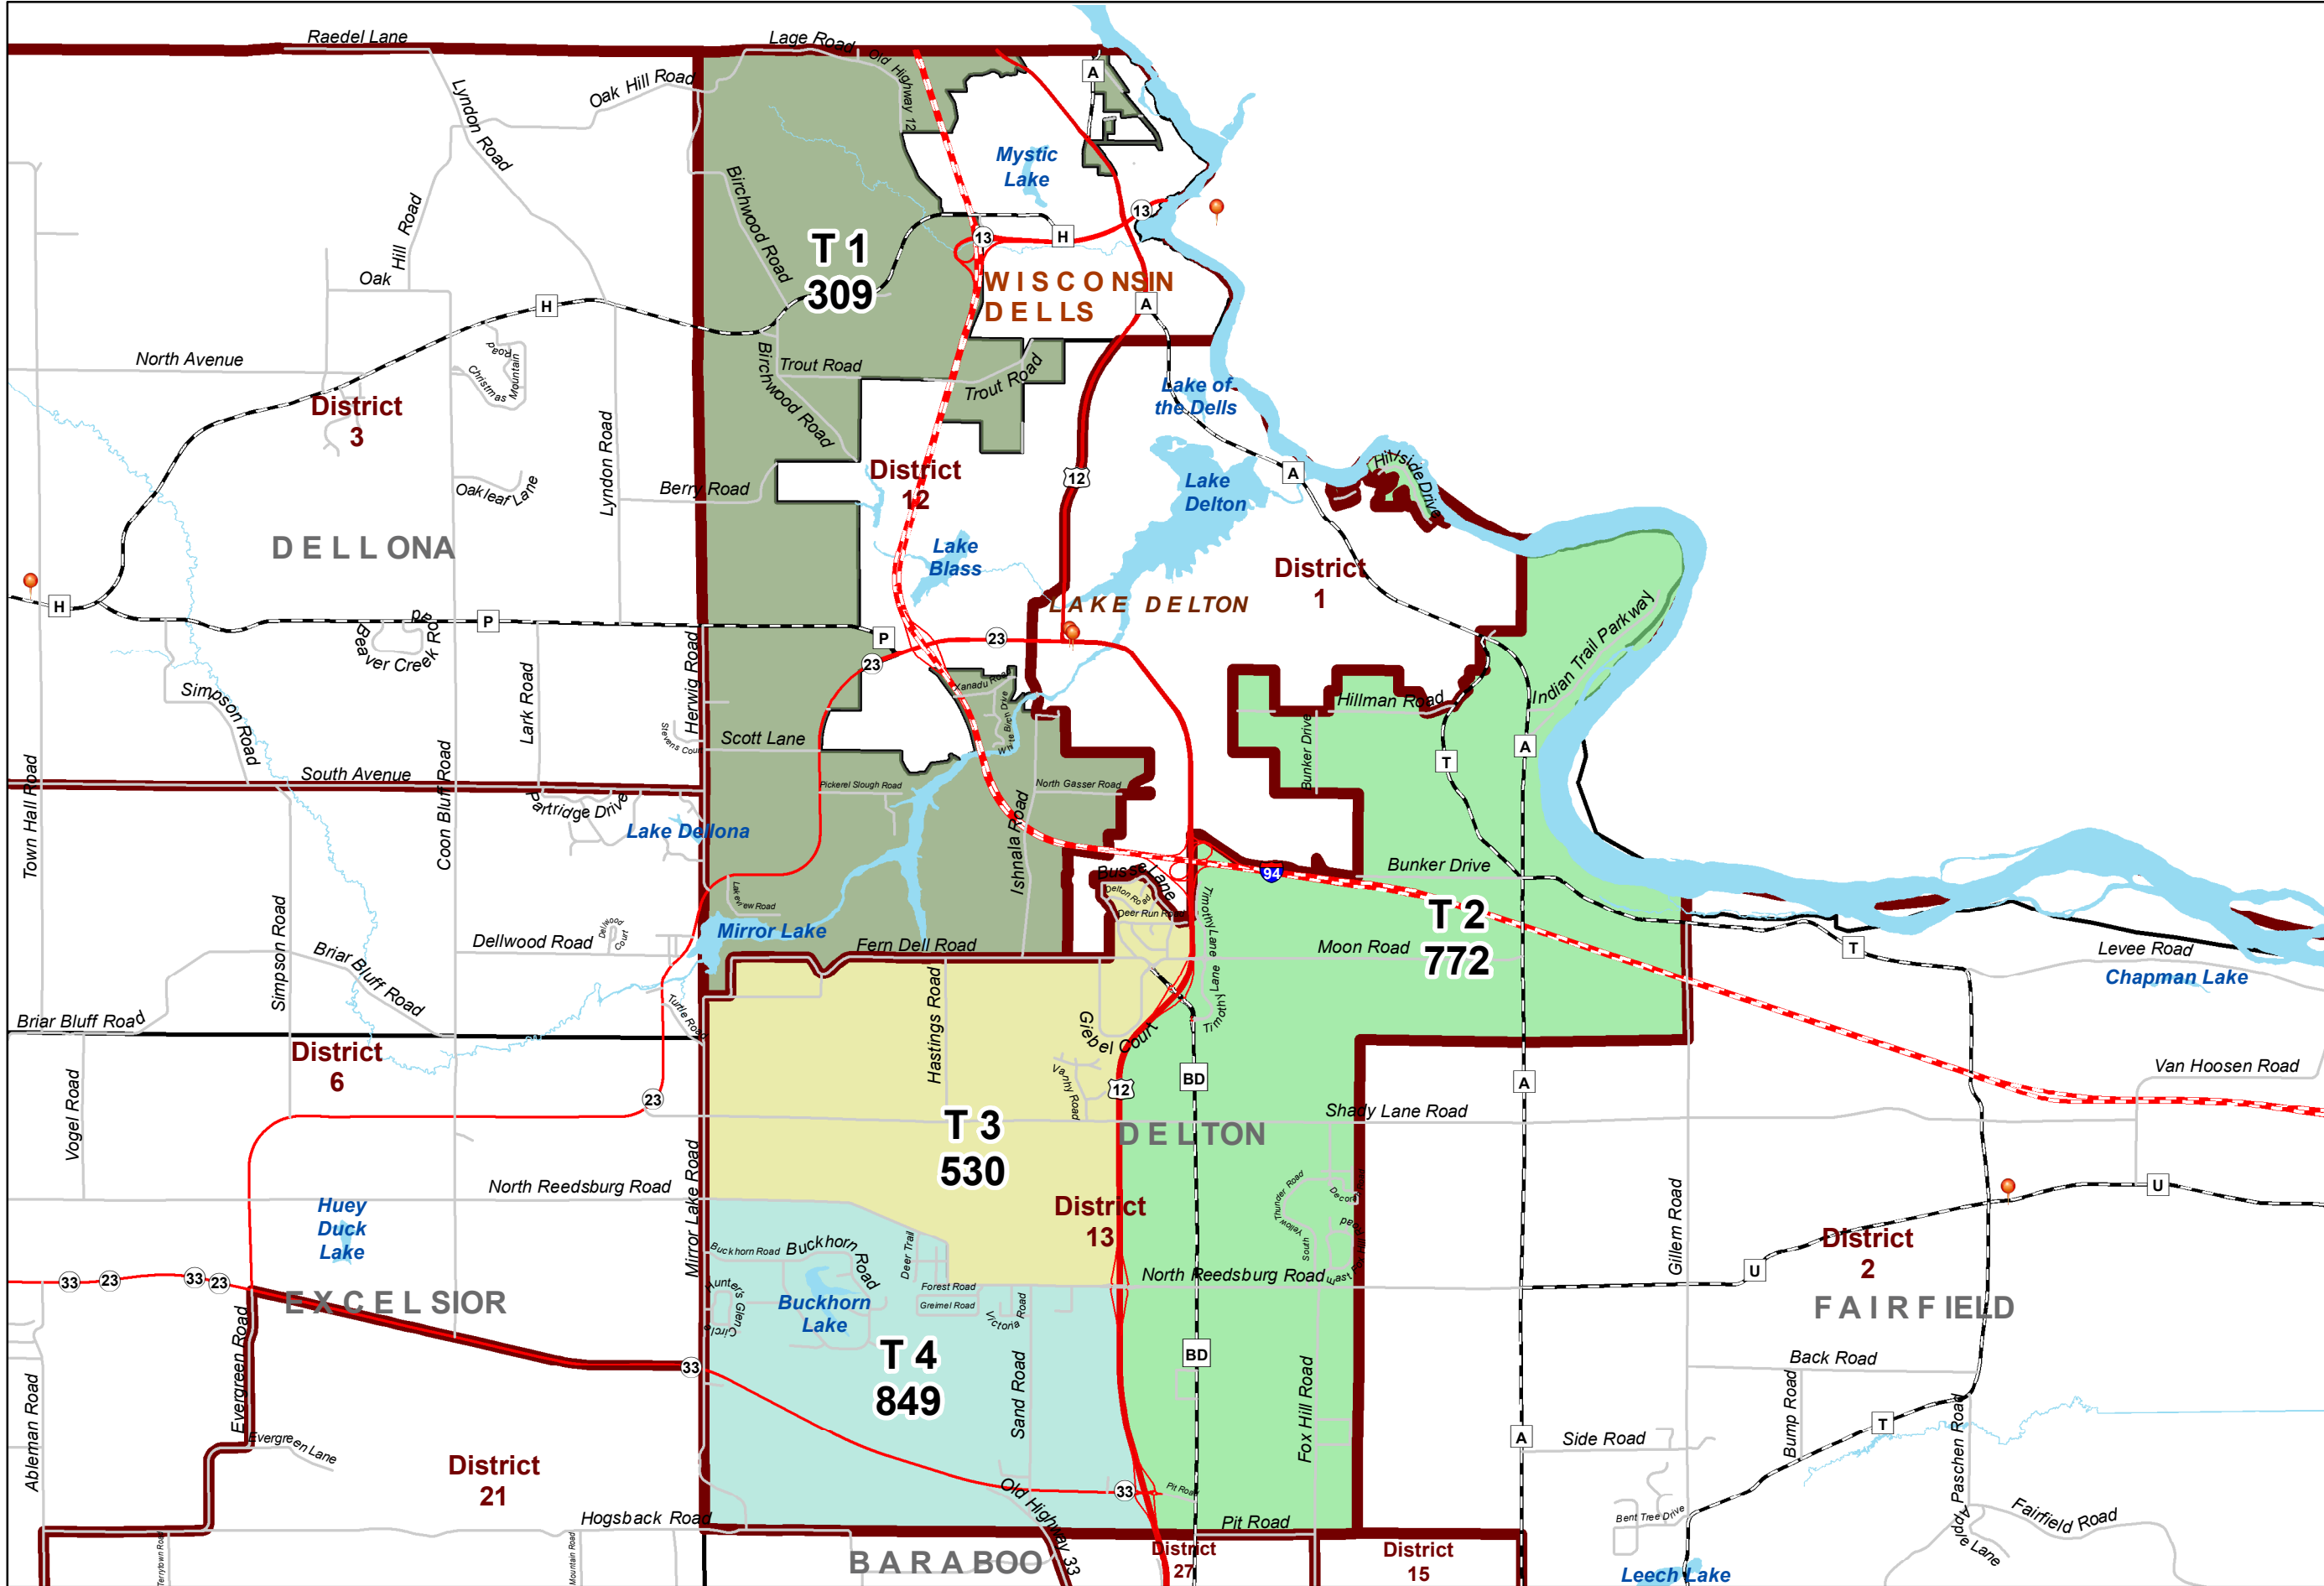

2020 TOWN OF DELTON WARDS

Legend

- Polling Places
- Supervisor Districts**
- Wards**
- Ward 1
- Ward 2
- Ward 3
- Ward 4
- Municipal Boundaries**
- Municipal Boundaries

ESTD 1844
SAUK COUNTY
 WISCONSIN

FOR INFORMATIONAL PURPOSES ONLY
 Sauk County does not attest to the accuracy of the data contained herein and makes no warranty with respect to its correctness or validity. Data contained in this map is limited by the method and accuracy of its collection.

0 0.25 0.5 0.75 1
 Miles