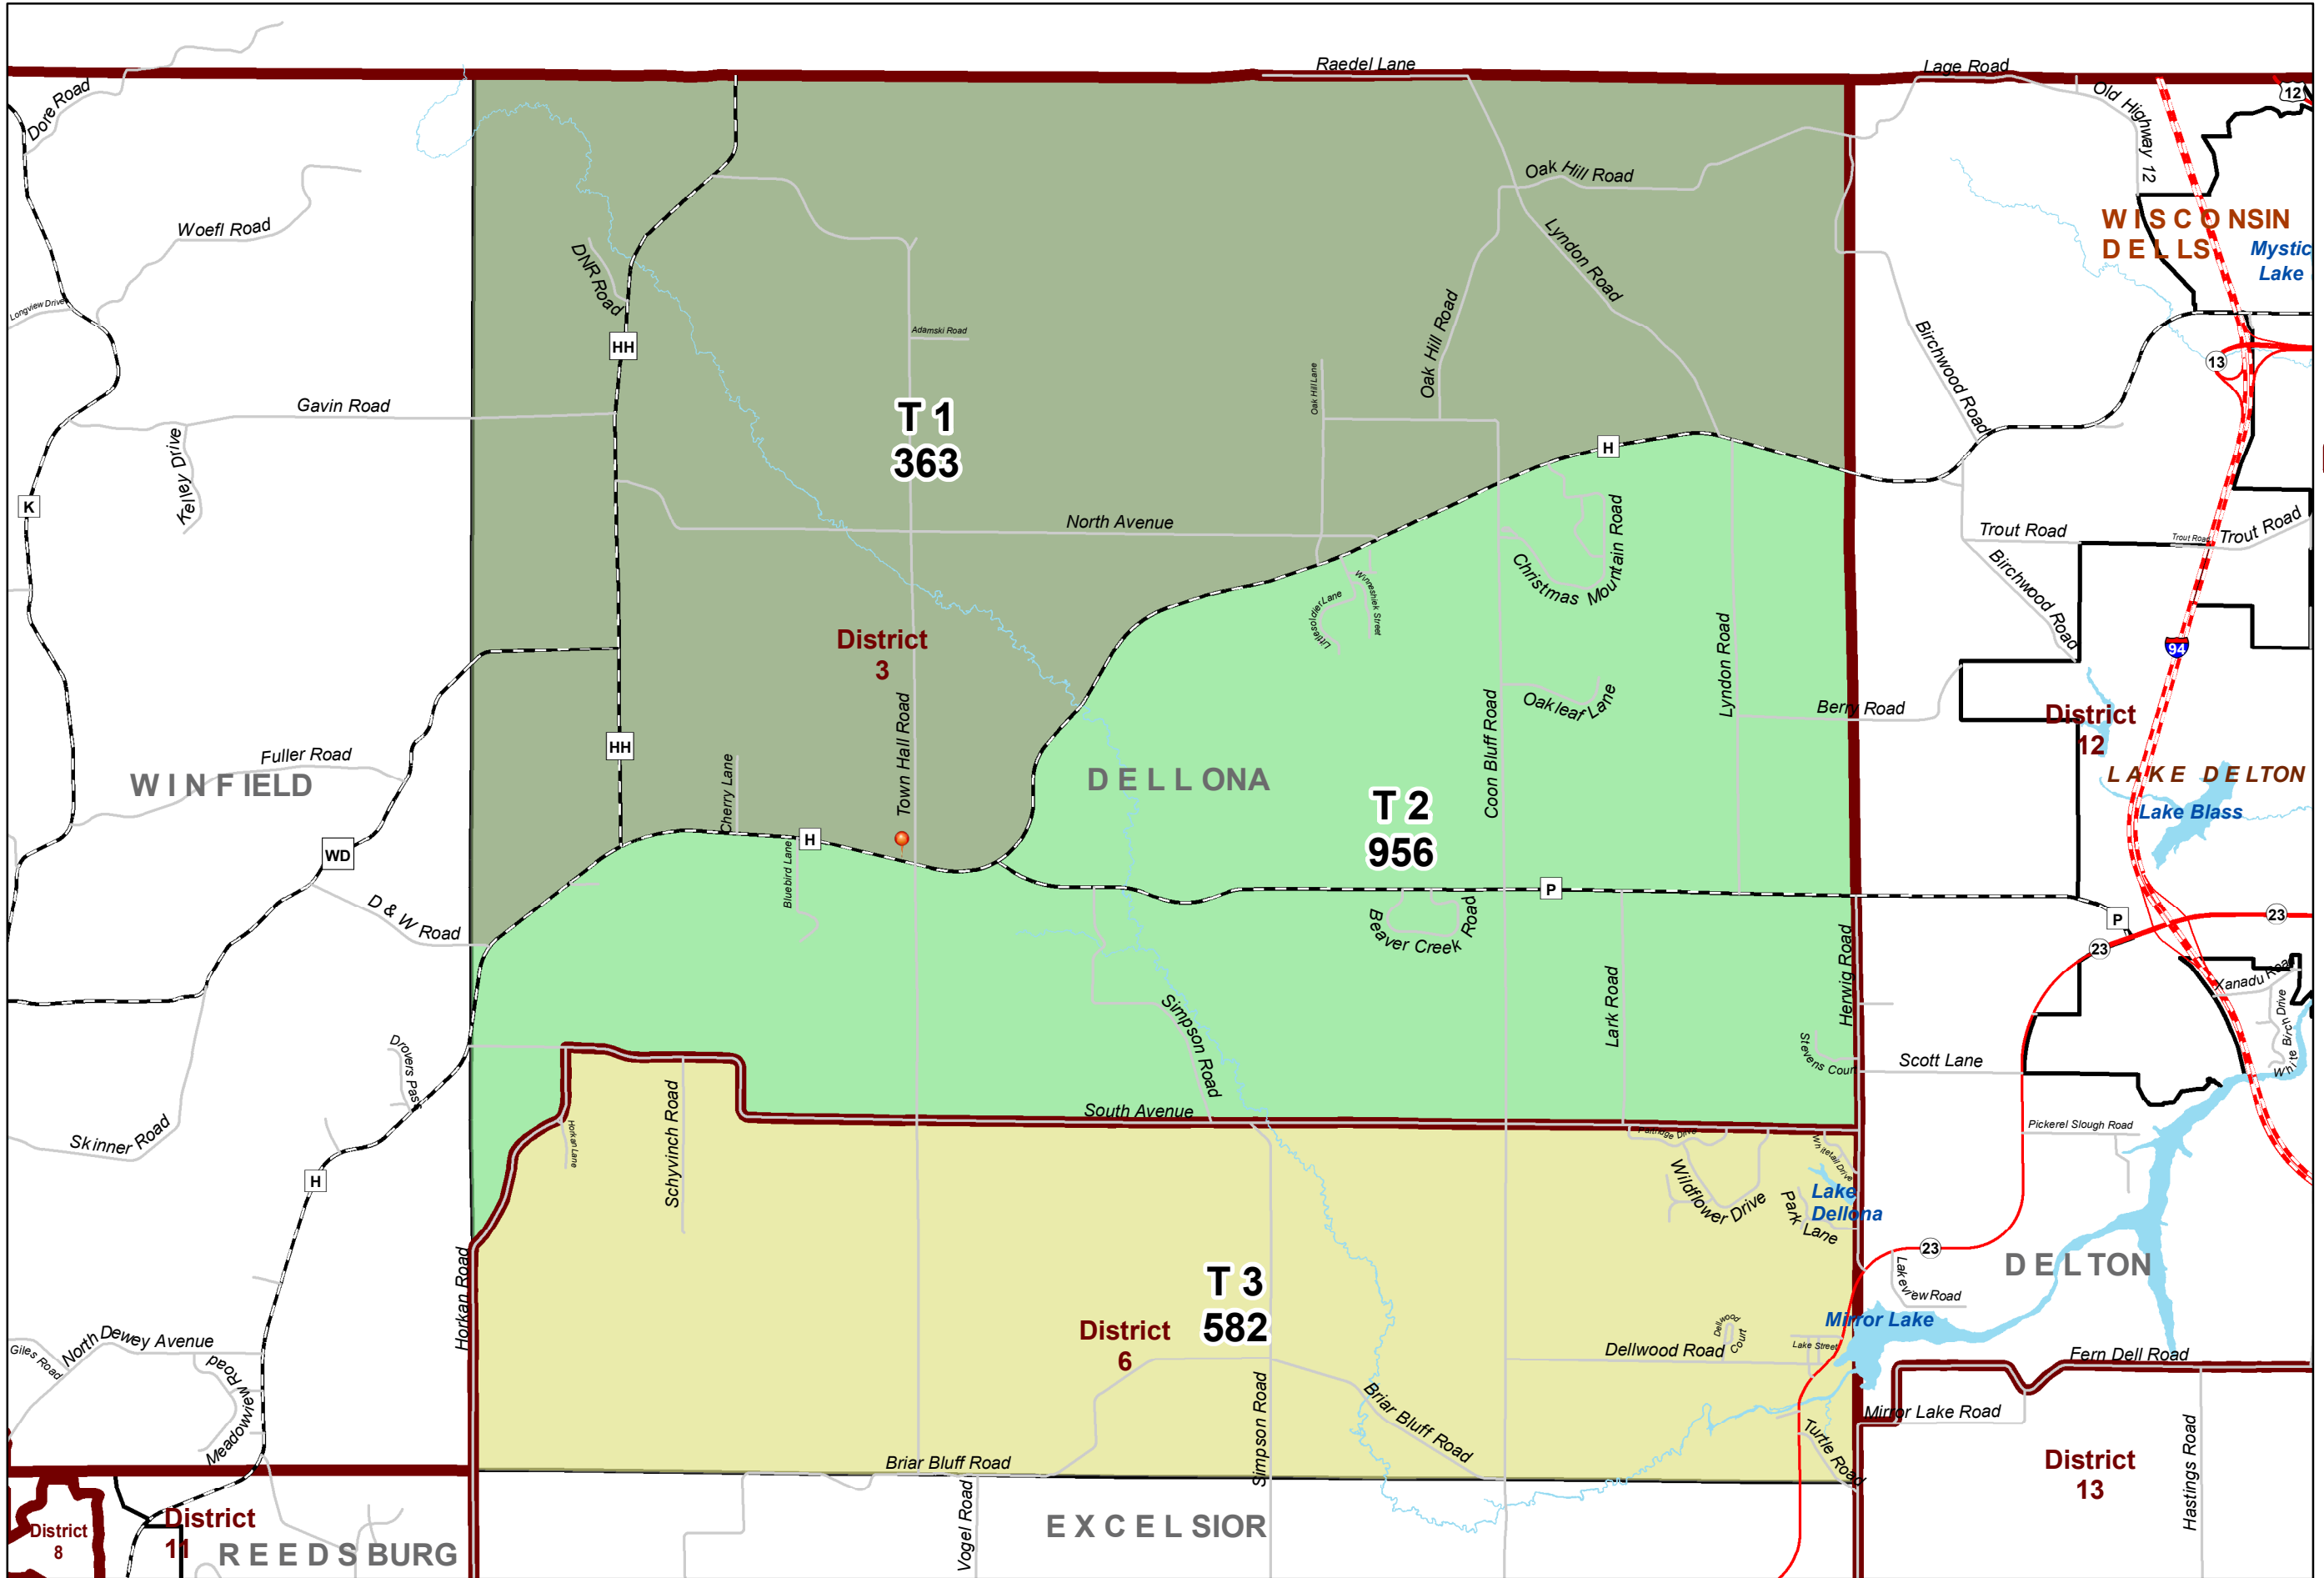

2020 TOWN OF DELONA WARDS

Legend

- Polling Places
- Wards**
 - Ward 1 (Dark Green)
 - Ward 2 (Light Green)
 - Ward 3 (Yellow)
- Supervisor Districts**
 - Supervisor Districts (Red outline)
- Municipal Boundaries**
 - Municipal Boundaries (Black outline)

FOR INFORMATIONAL PURPOSES ONLY
 Sauk County does not attest to the accuracy of the data contained herein and makes no warranty with respect to its correctness or validity. Data contained in this map is limited by the method and accuracy of its collection.

0 0.15 0.3 0.45 0.6
 Miles