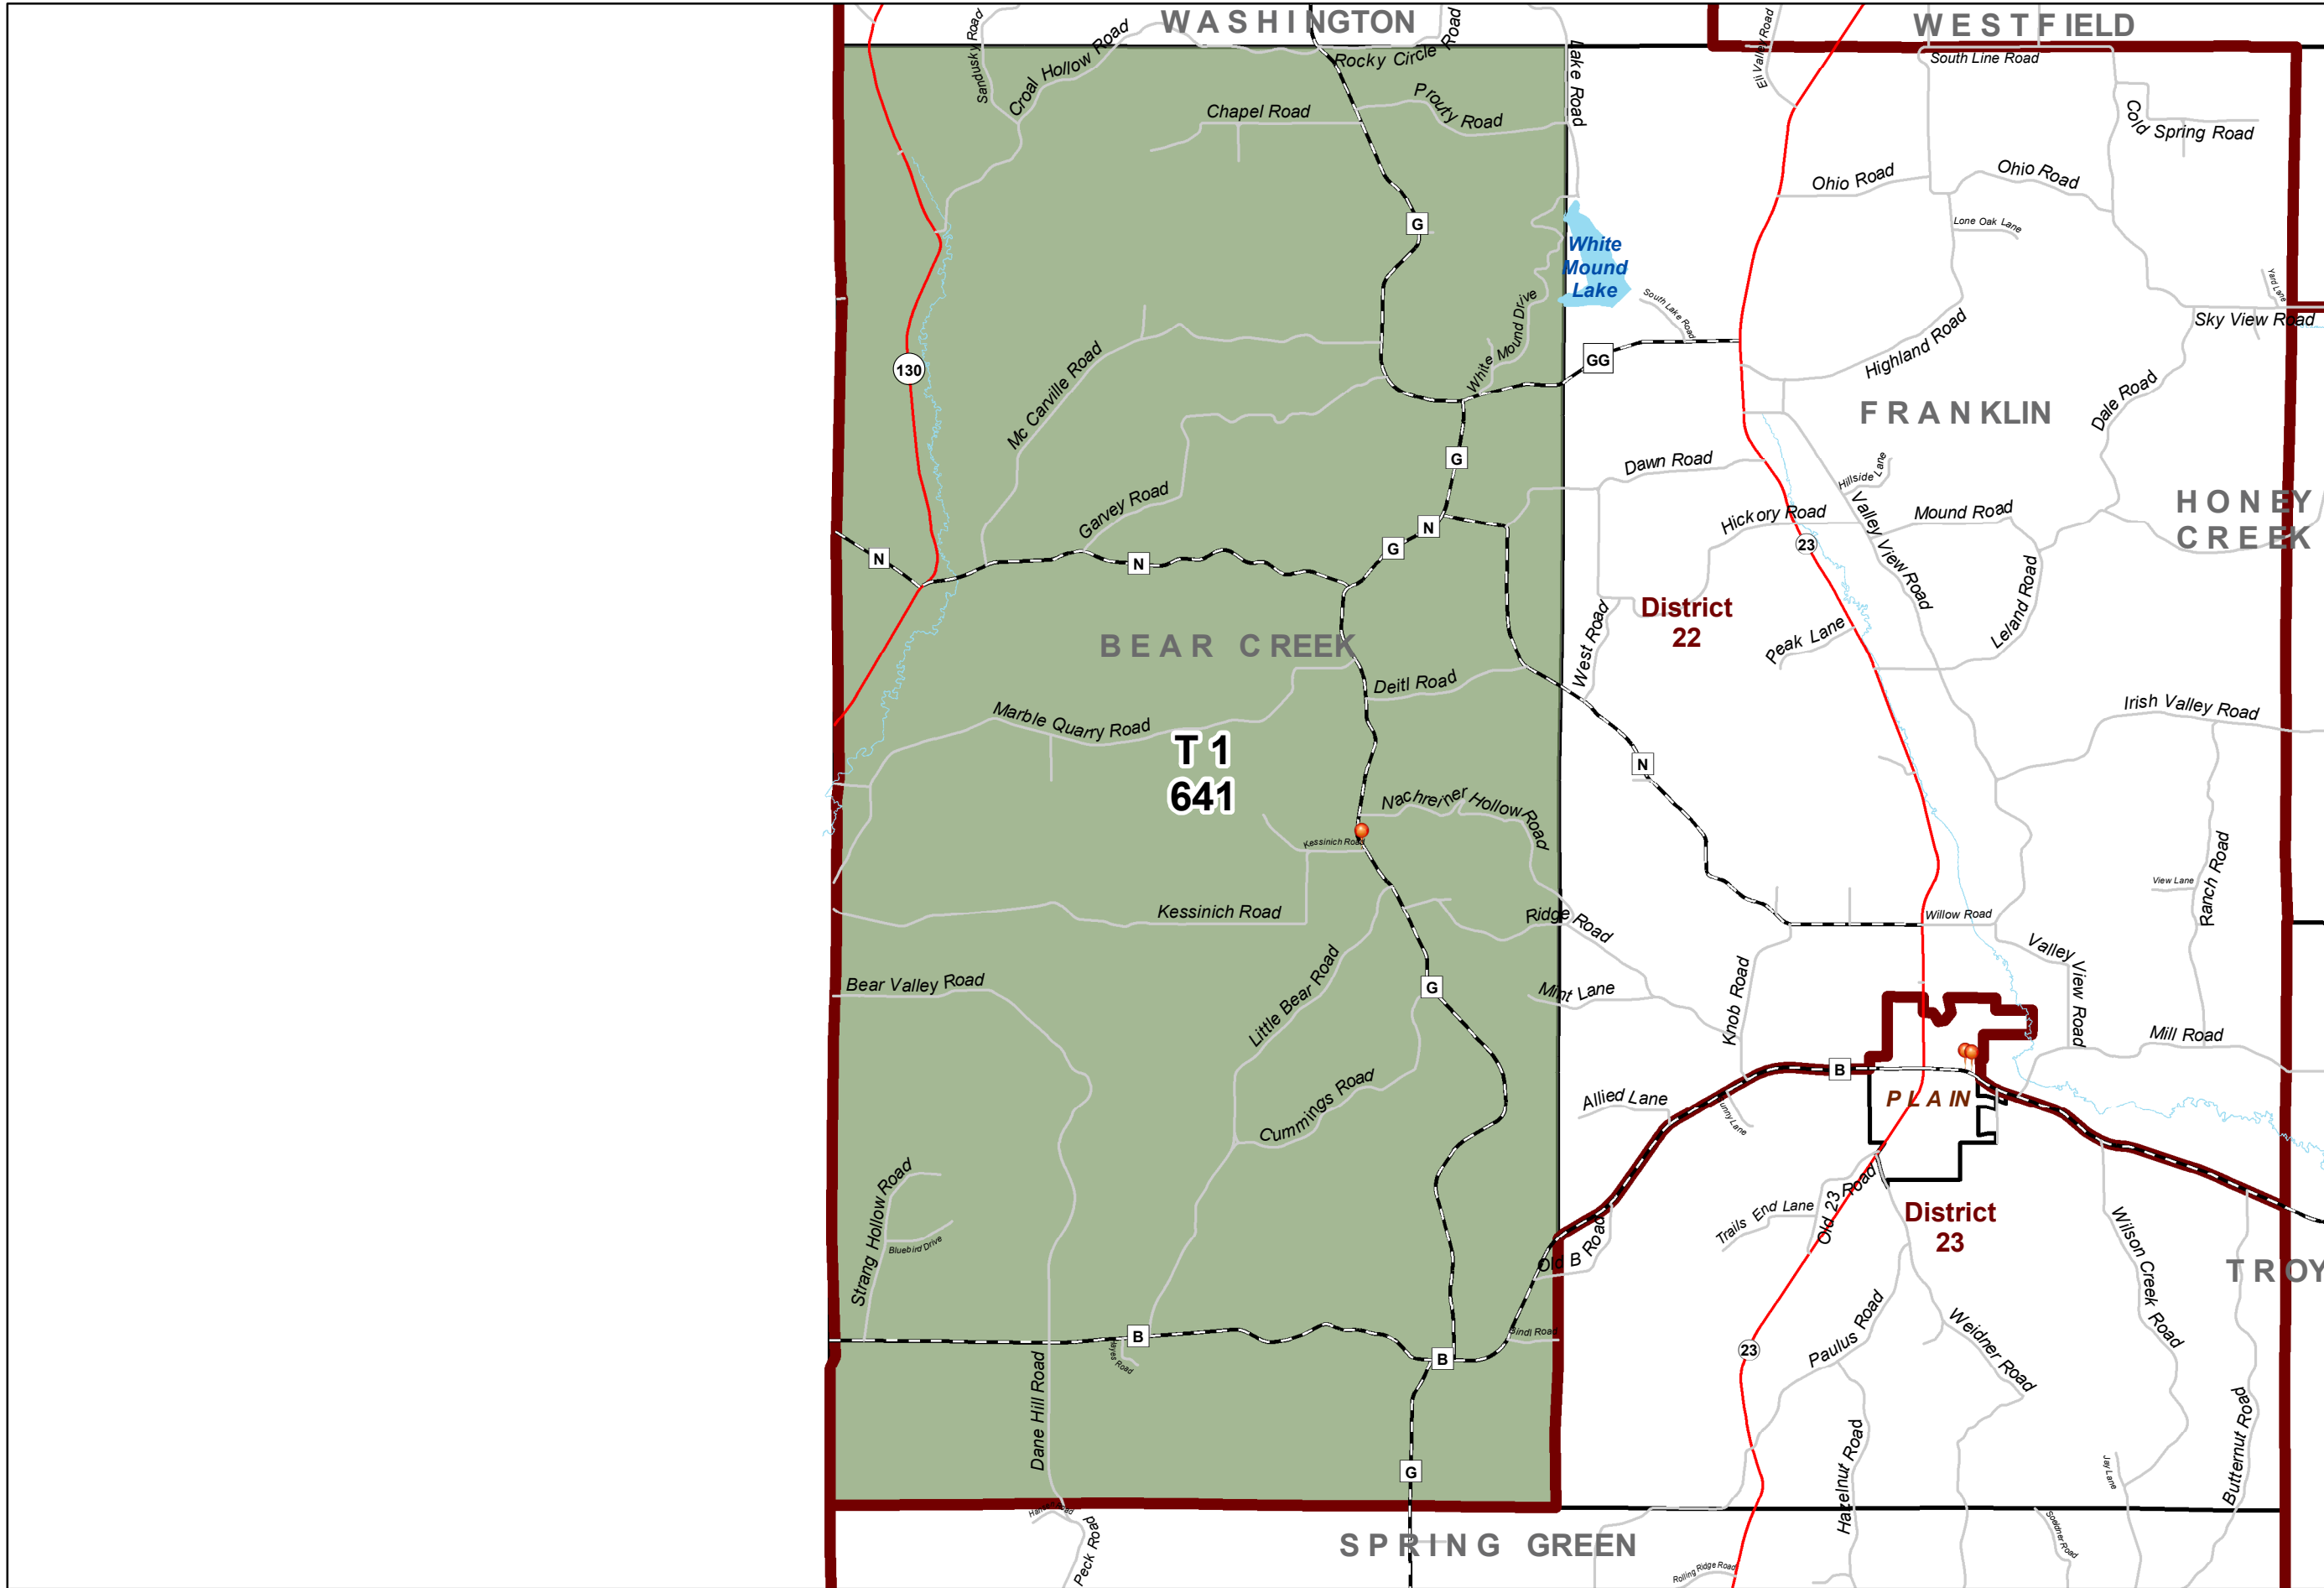

# 2020 TOWN OF BEAR CREEK WARDS

**Legend**

-  Polling Places
-  Supervisor Districts
- Wards**
-  Ward 1
- Municipal Boundaries**
-  Municipal Boundaries

**SAUK COUNTY**  
WISCONSIN

FOR INFORMATIONAL PURPOSES ONLY  
Sauk County does not attest to the accuracy of the data contained herein and makes no warranty with respect to its correctness or validity. Data contained in this map is limited by the method and accuracy of its collection.

0 0.3 0.6 0.9 1.2  
Miles