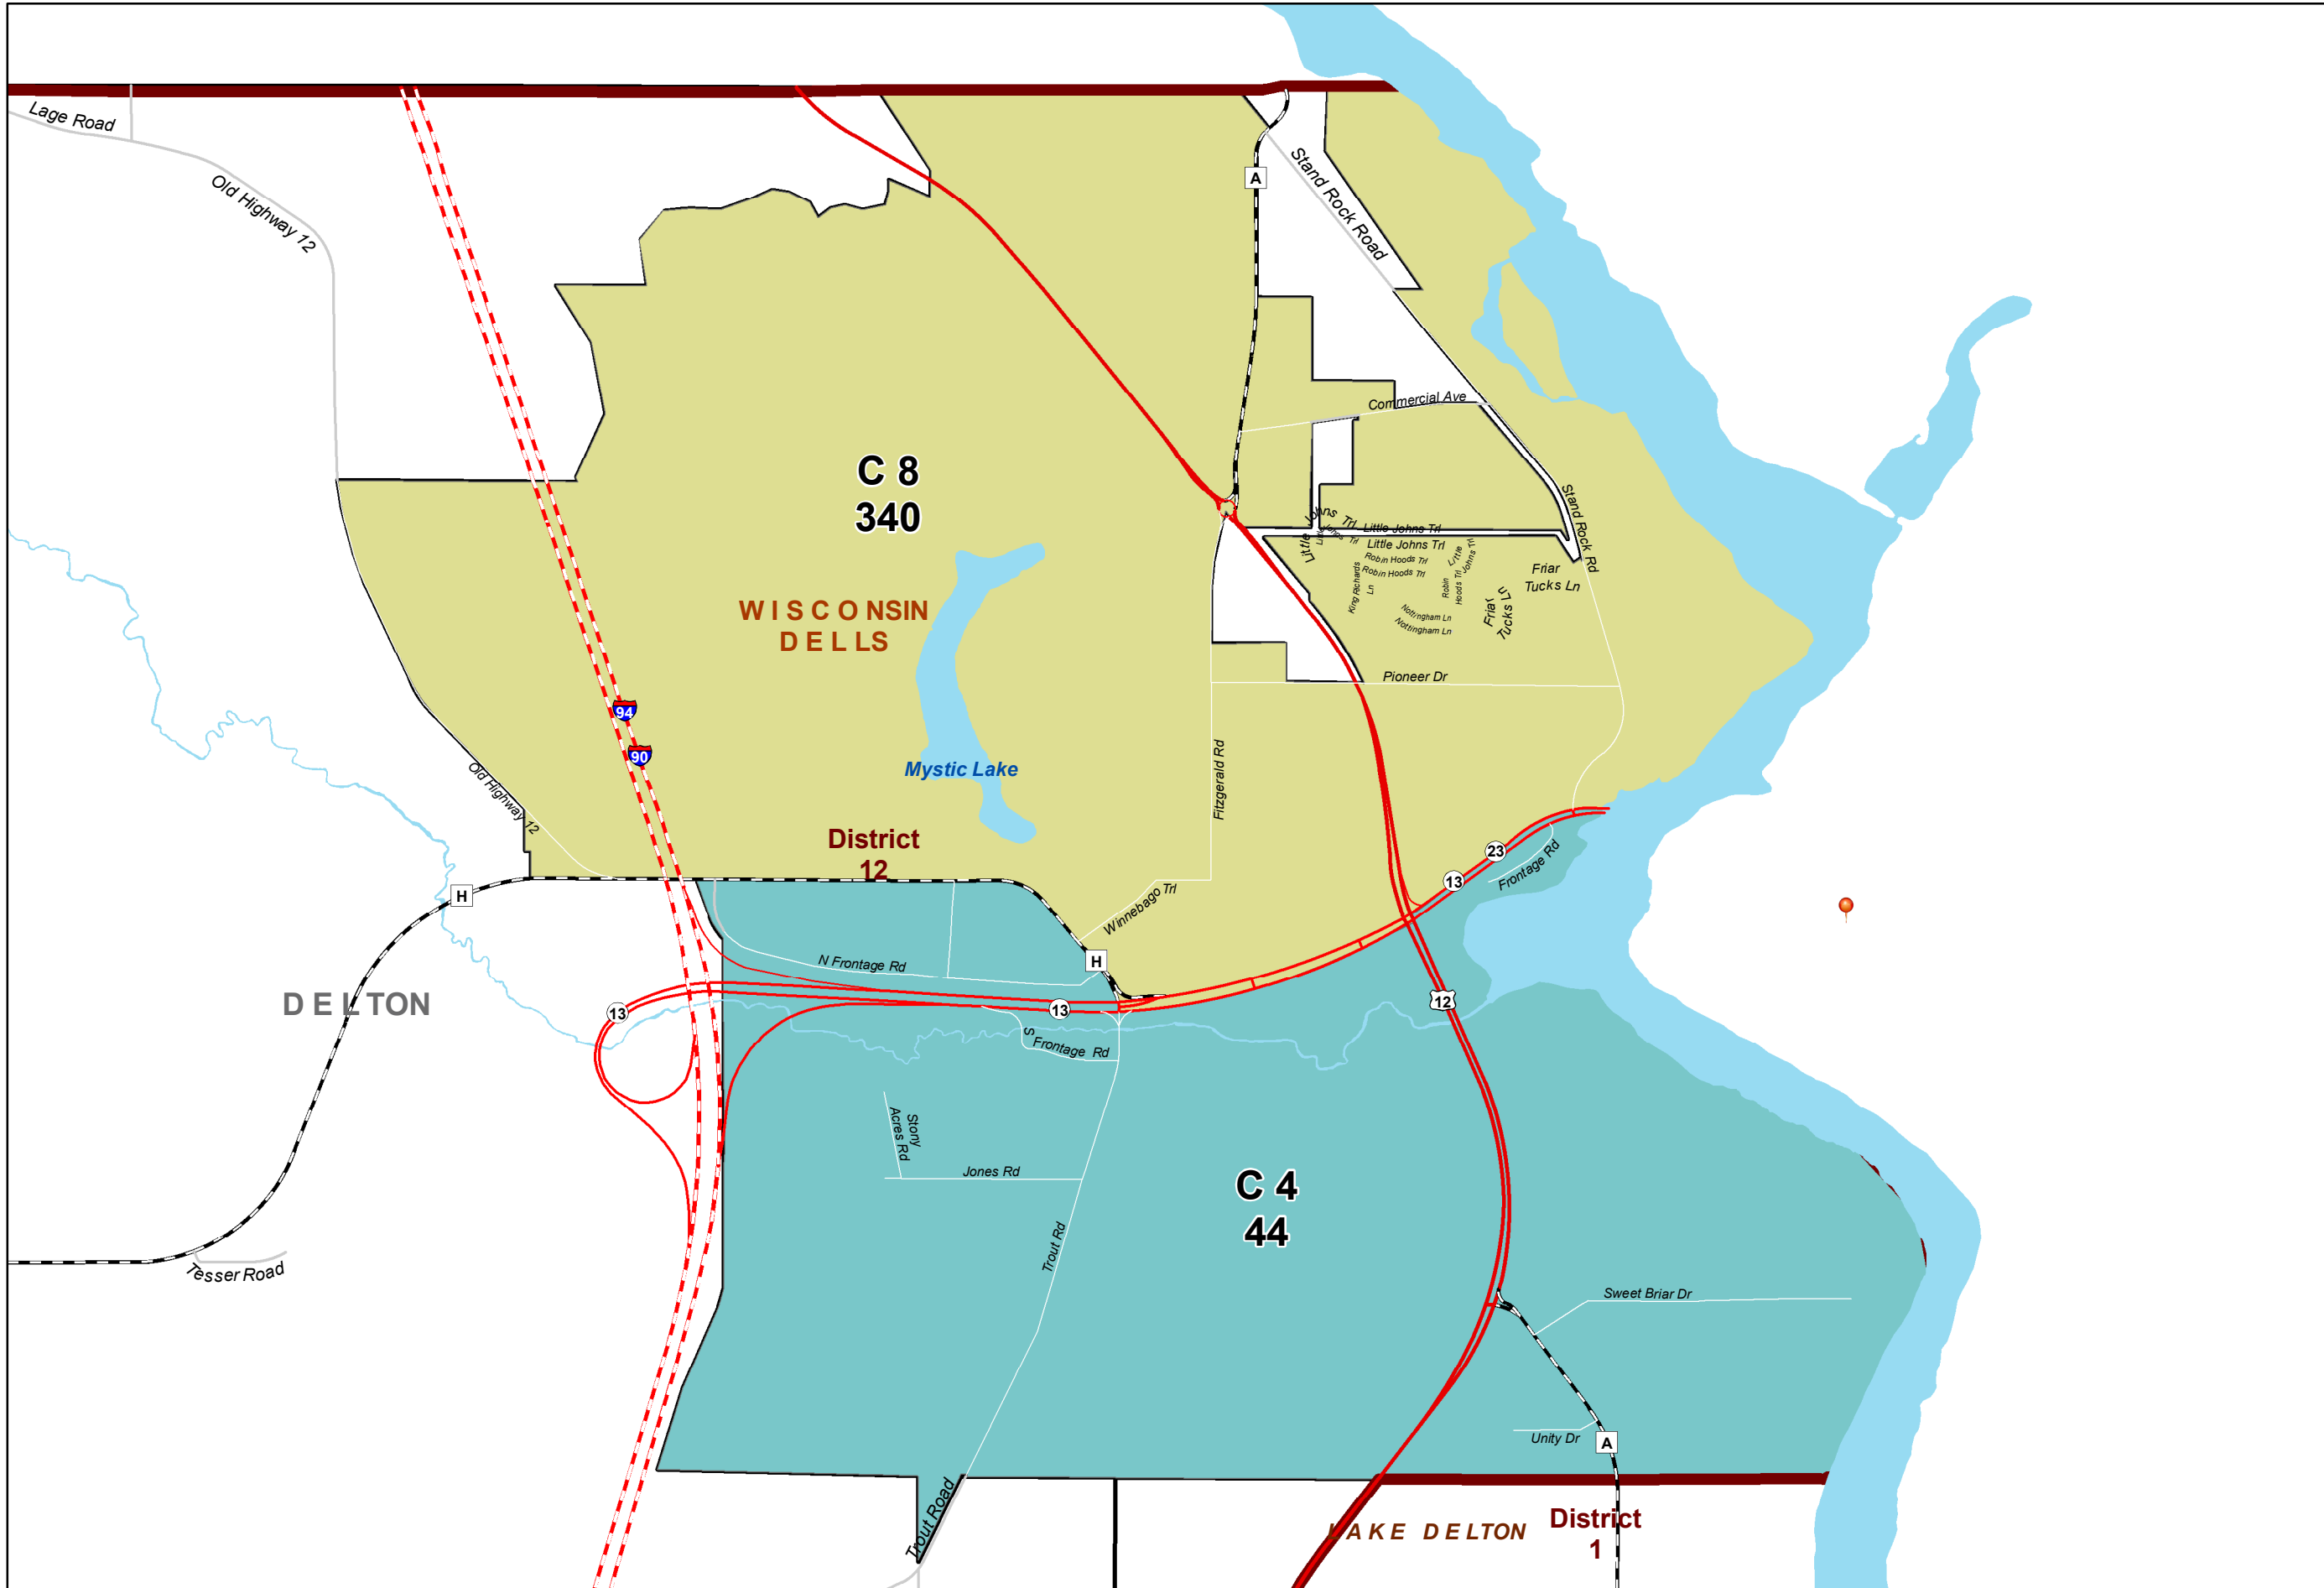

2020 CITY OF WISCONSIN DELLS WARDS

Legend

- Polling Places
- Supervisor Districts**
- Supervisor Districts
- WARDS**
- Ward 4
- Ward 8
- Municipal Boundaries**
- Municipal Boundaries

SAUK COUNTY
WISCONSIN

FOR INFORMATIONAL PURPOSES ONLY
Sauk County does not attest to the accuracy of the data contained herein and makes no warranty with respect to its correctness or validity. Data contained in this map is limited by the method and accuracy of its collection.

0 0.055 0.11 0.165 0.22
Miles