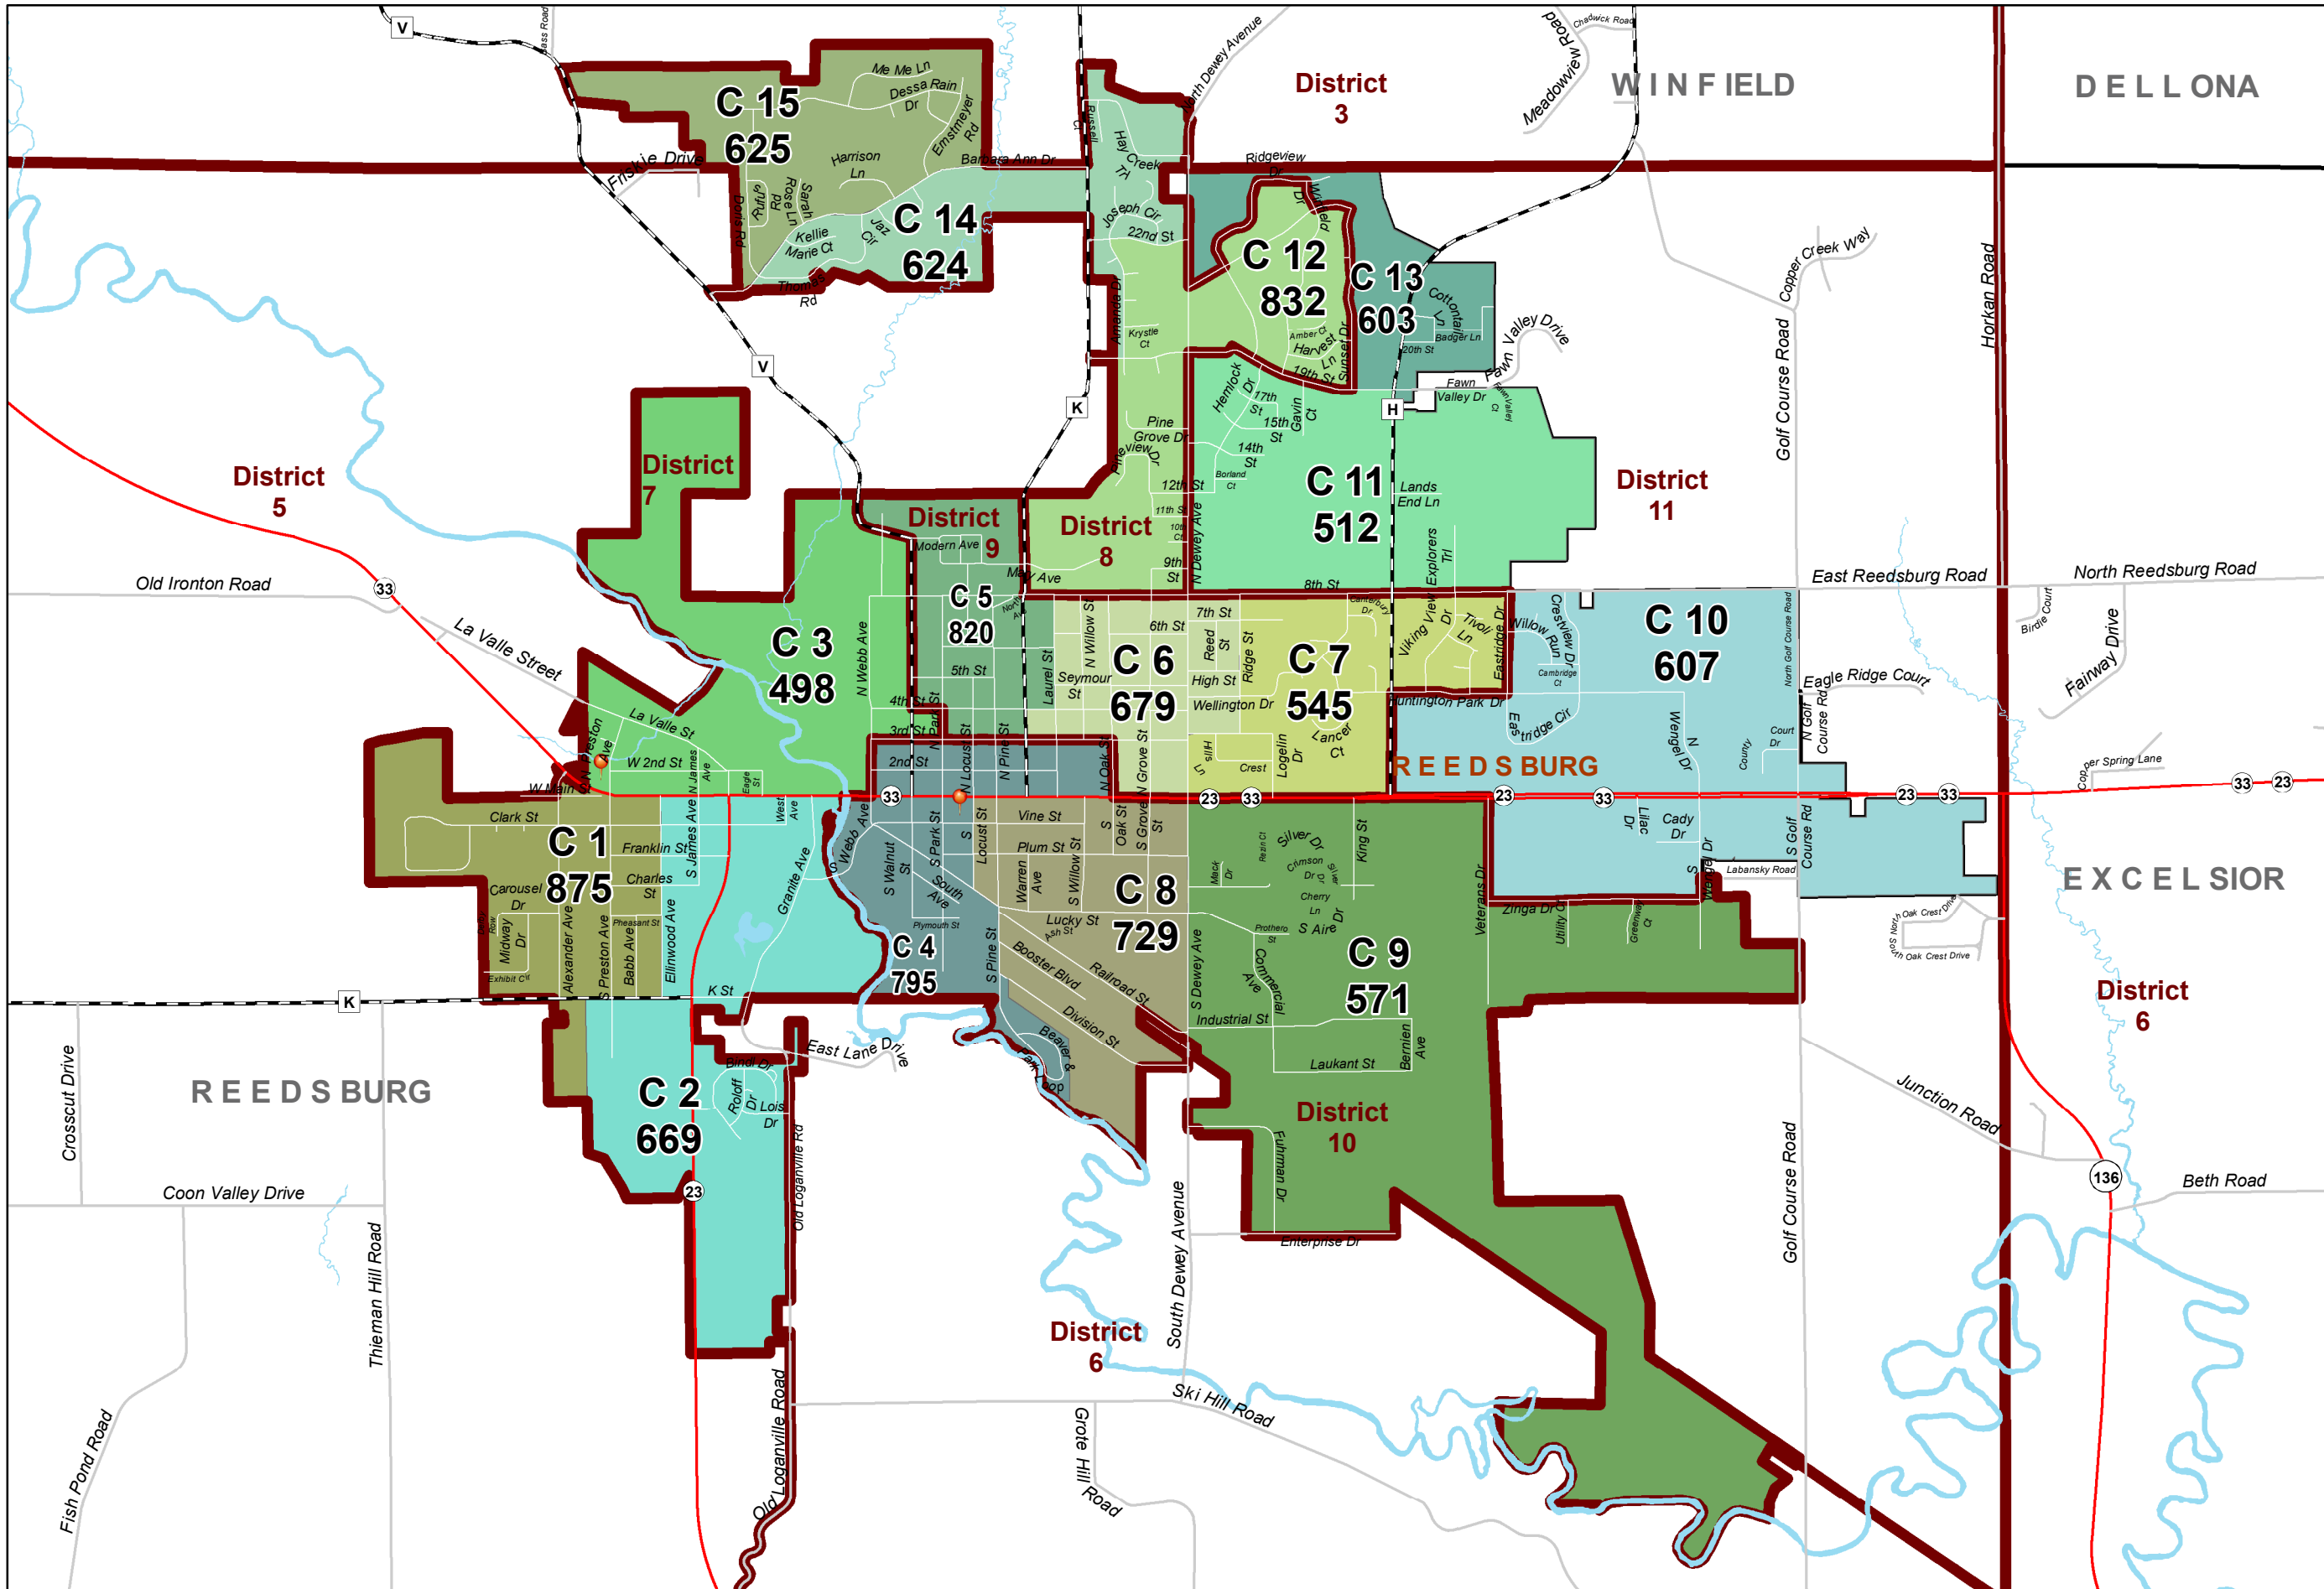

# 2020 CITY OF REEDSBURG WARDS

**Legend**

- Polling Places
- ▭ Supervisor Districts
- ▭ Approved Wards
  - Ward 1
  - Ward 2
  - Ward 3
  - Ward 4
  - Ward 5
  - Ward 6
  - Ward 7
  - Ward 8
  - Ward 9
  - Ward 10
  - Ward 11
  - Ward 12
  - Ward 13
  - Ward 14
  - Ward 15
- ▭ Municipal Boundaries

FOR INFORMATIONAL PURPOSES ONLY  
 Sauk County does not attest to the accuracy of the data contained herein and makes no warranty with respect to its correctness or validity. Data contained in this map is limited by the method and accuracy of its collection.

0 0.1 0.2 0.3 0.4 Miles