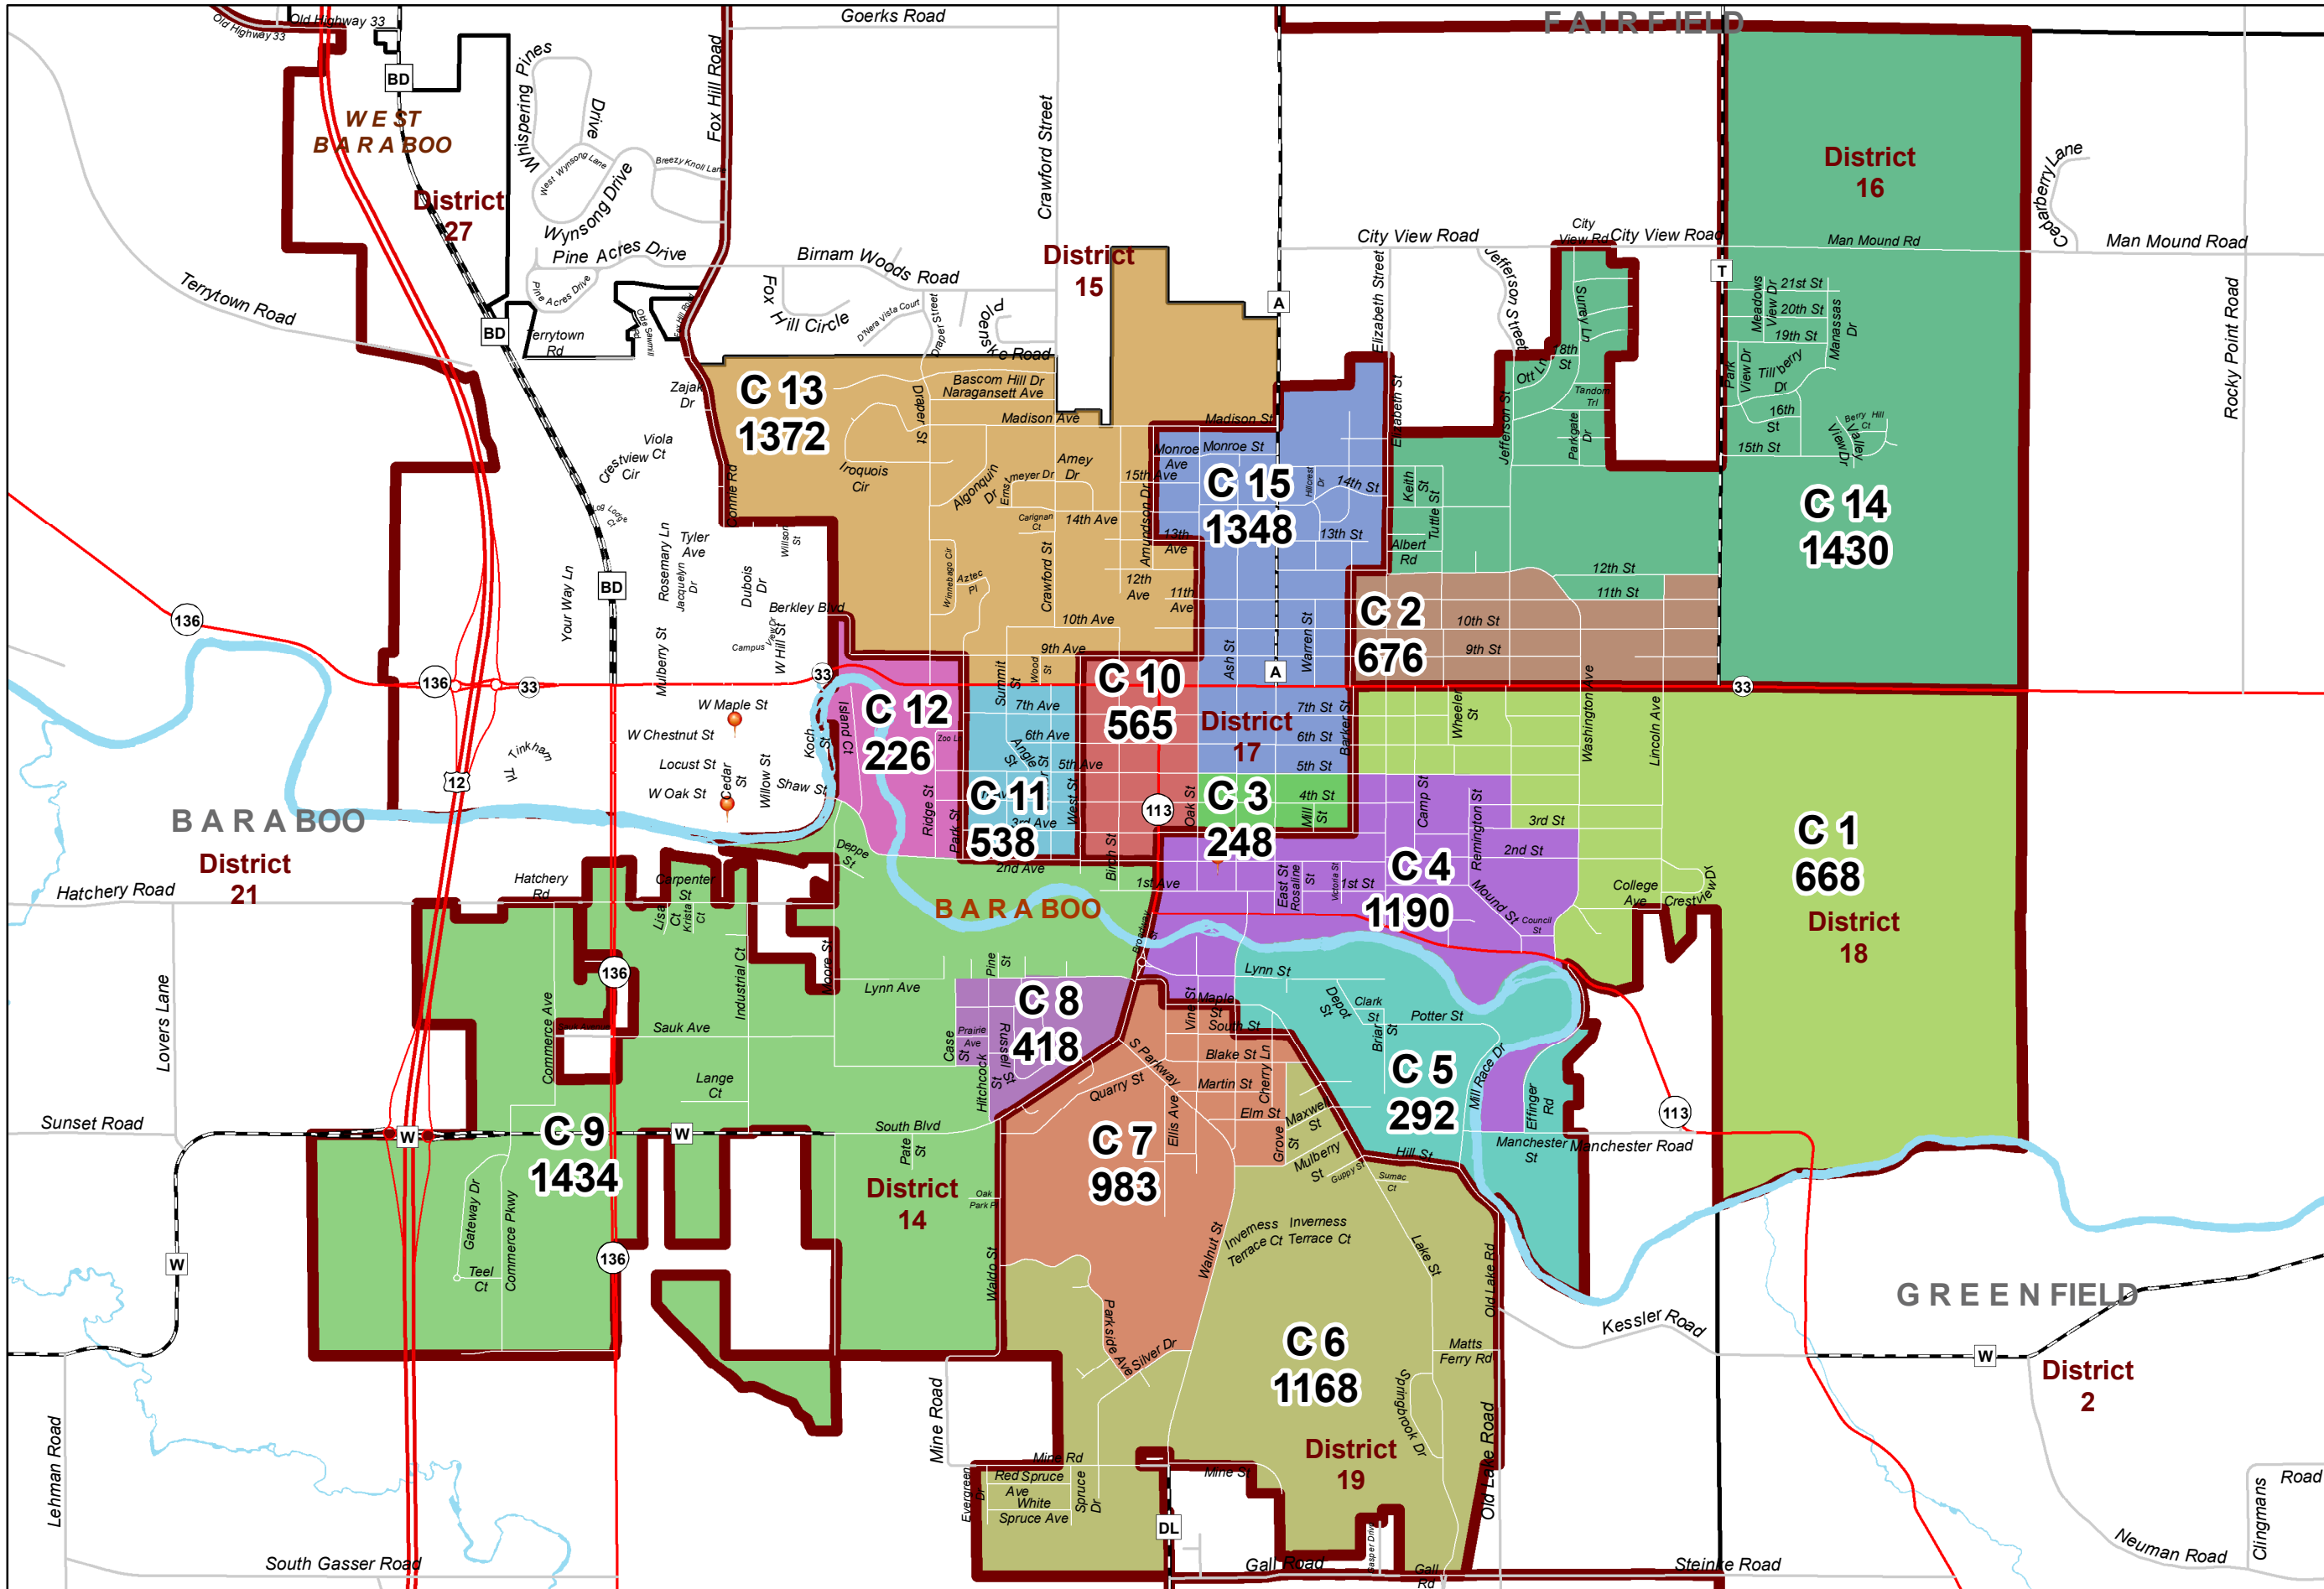

2020 CITY OF BARABOO WARDS

Legend

- Polling Places
- Supervisor Districts
- **Approved**
- **Wards DISTRICT**
- Ward 1
- Ward 2
- Ward 3
- Ward 4
- Ward 5
- Ward 6
- Ward 7
- Ward 8
- Ward 9
- Ward 10
- Ward 11
- Ward 12
- Ward 13
- Ward 14
- Ward 15
- Municipal Boundaries