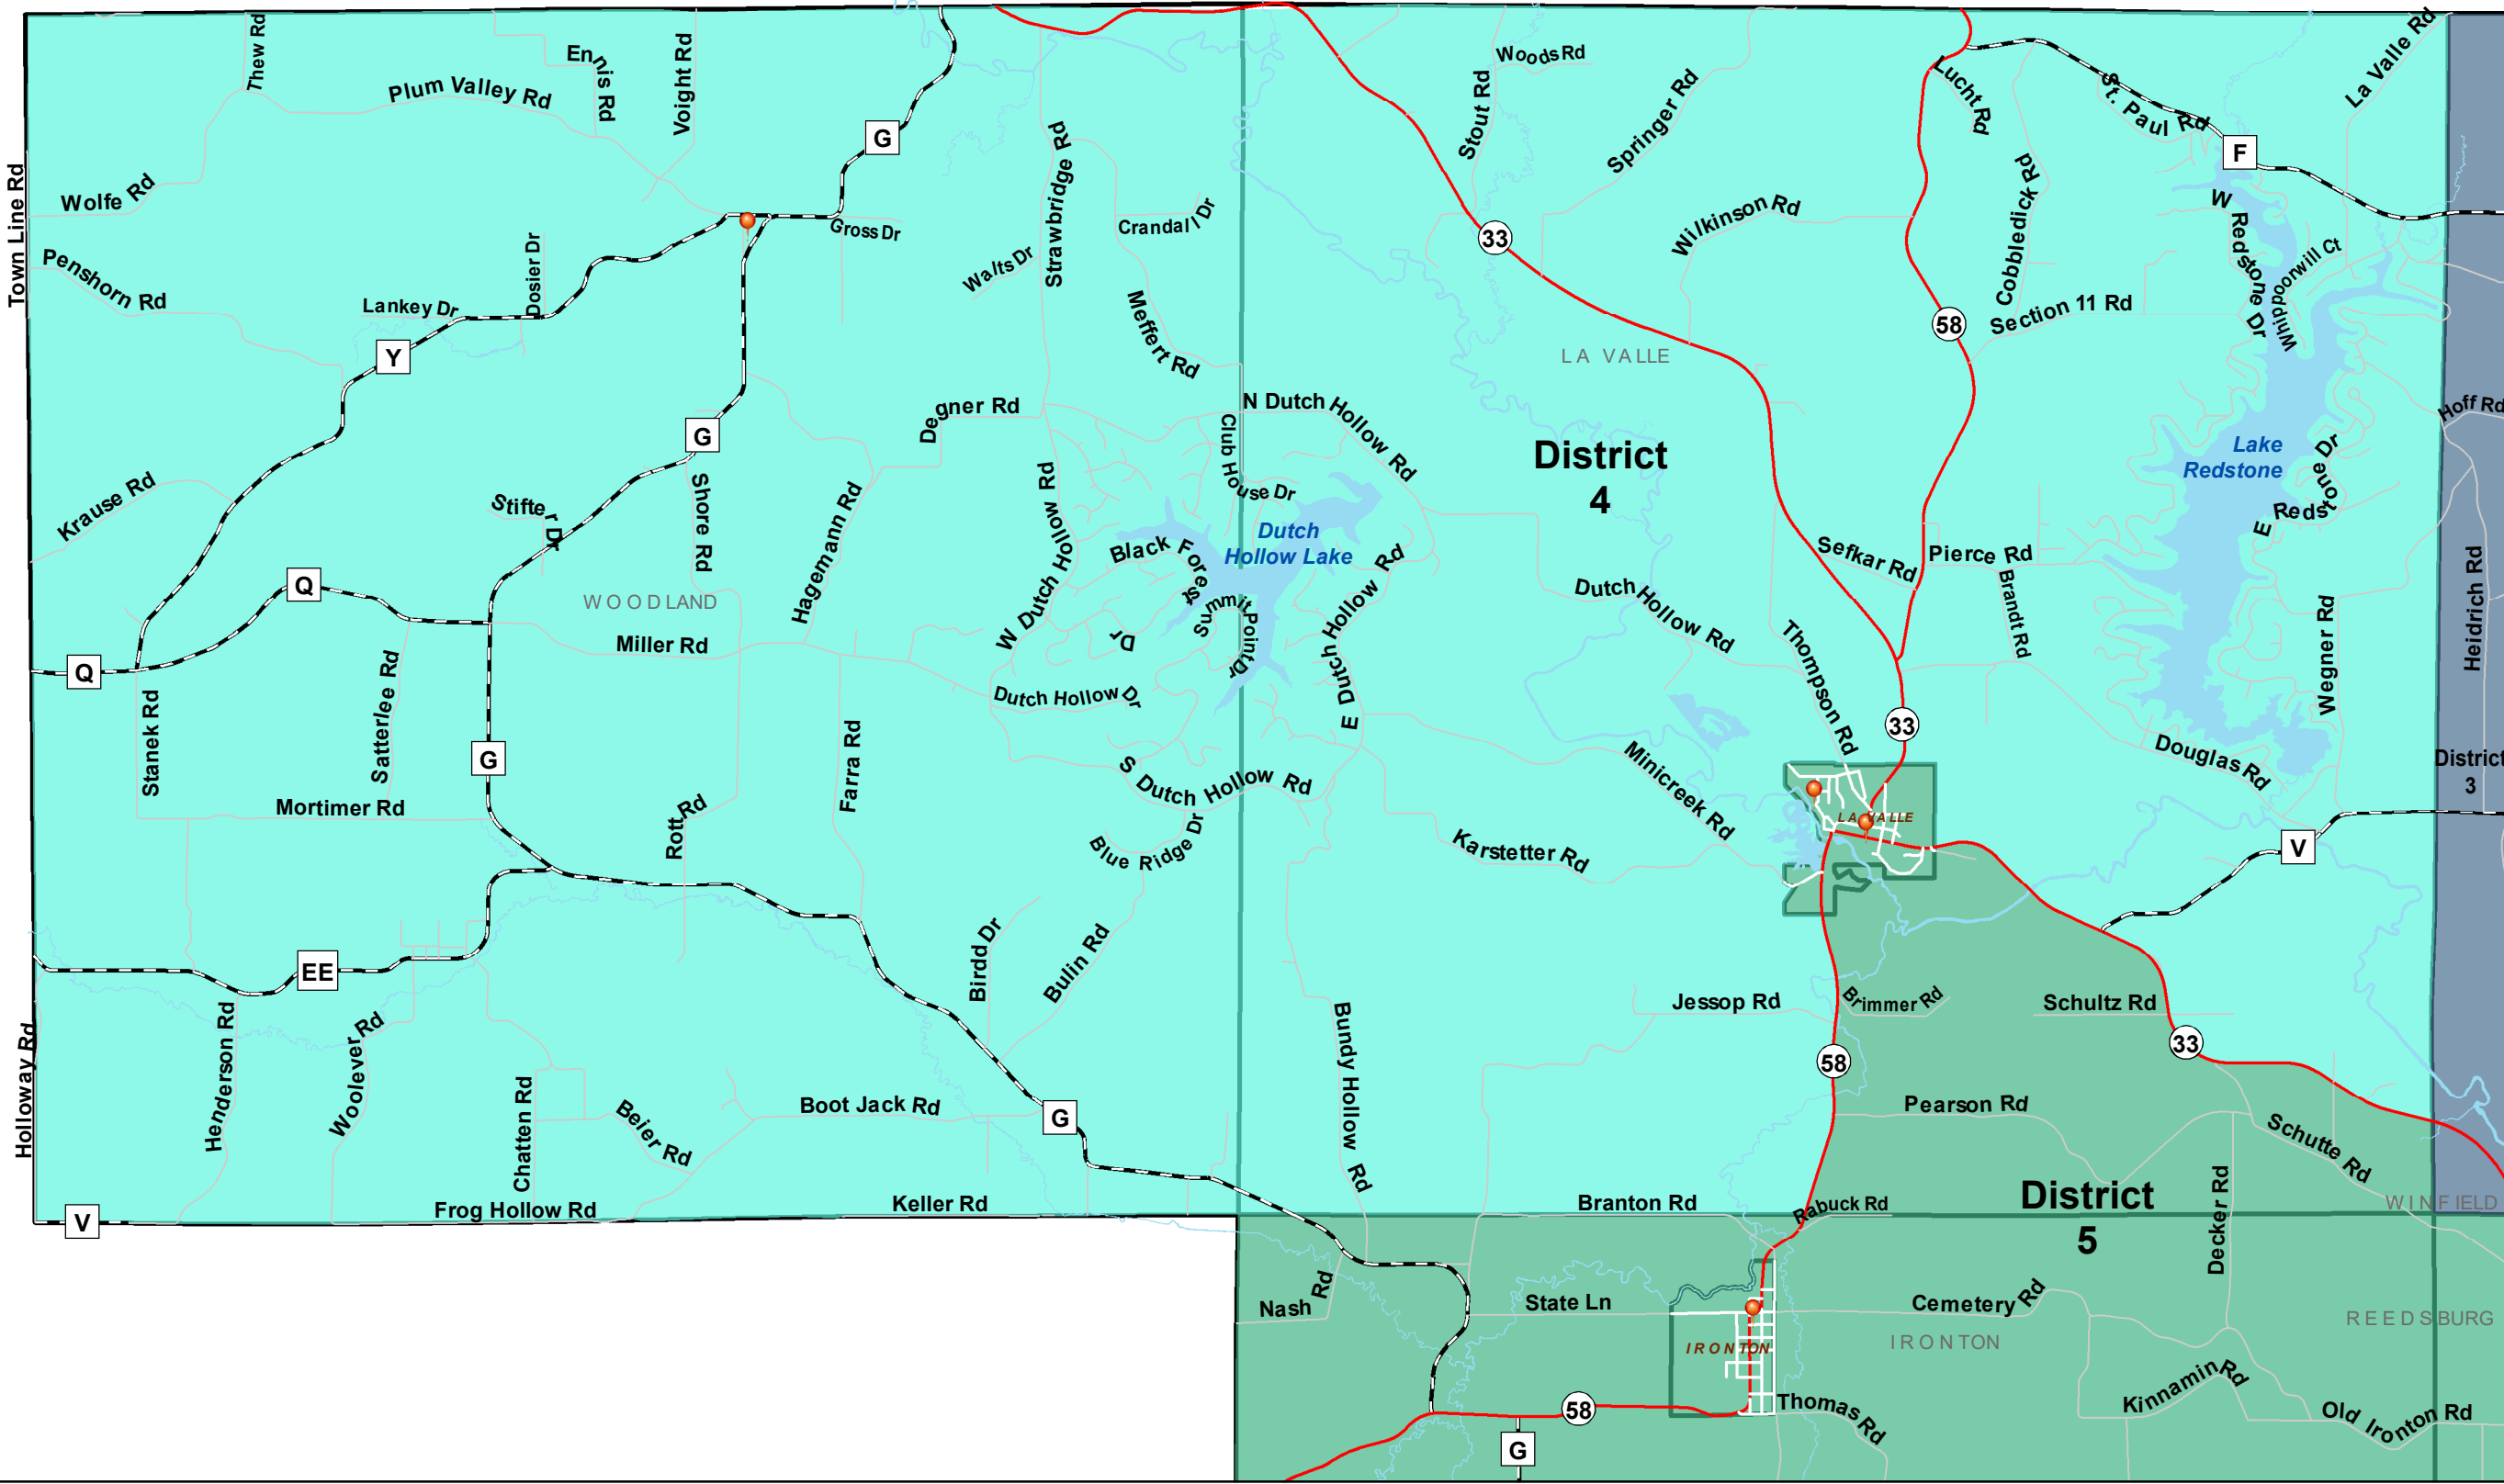

Legend

- Polling Places
- Sauk Supervisors**
- DISTRICT**
- District 3
- District 4
- District 5
- Municipal Boundaries**
- Municipal Boundaries

ESTD 1844
SAUK COUNTY
 WISCONSIN

FOR INFORMATIONAL PURPOSES ONLY
 Sauk County does not attest to the accuracy of the data contained herein and makes no warranty with respect to its correctness or validity. Data contained in this map is limited by the method and accuracy of its collection.

0 0.2 0.4 0.6 0.8
 Miles