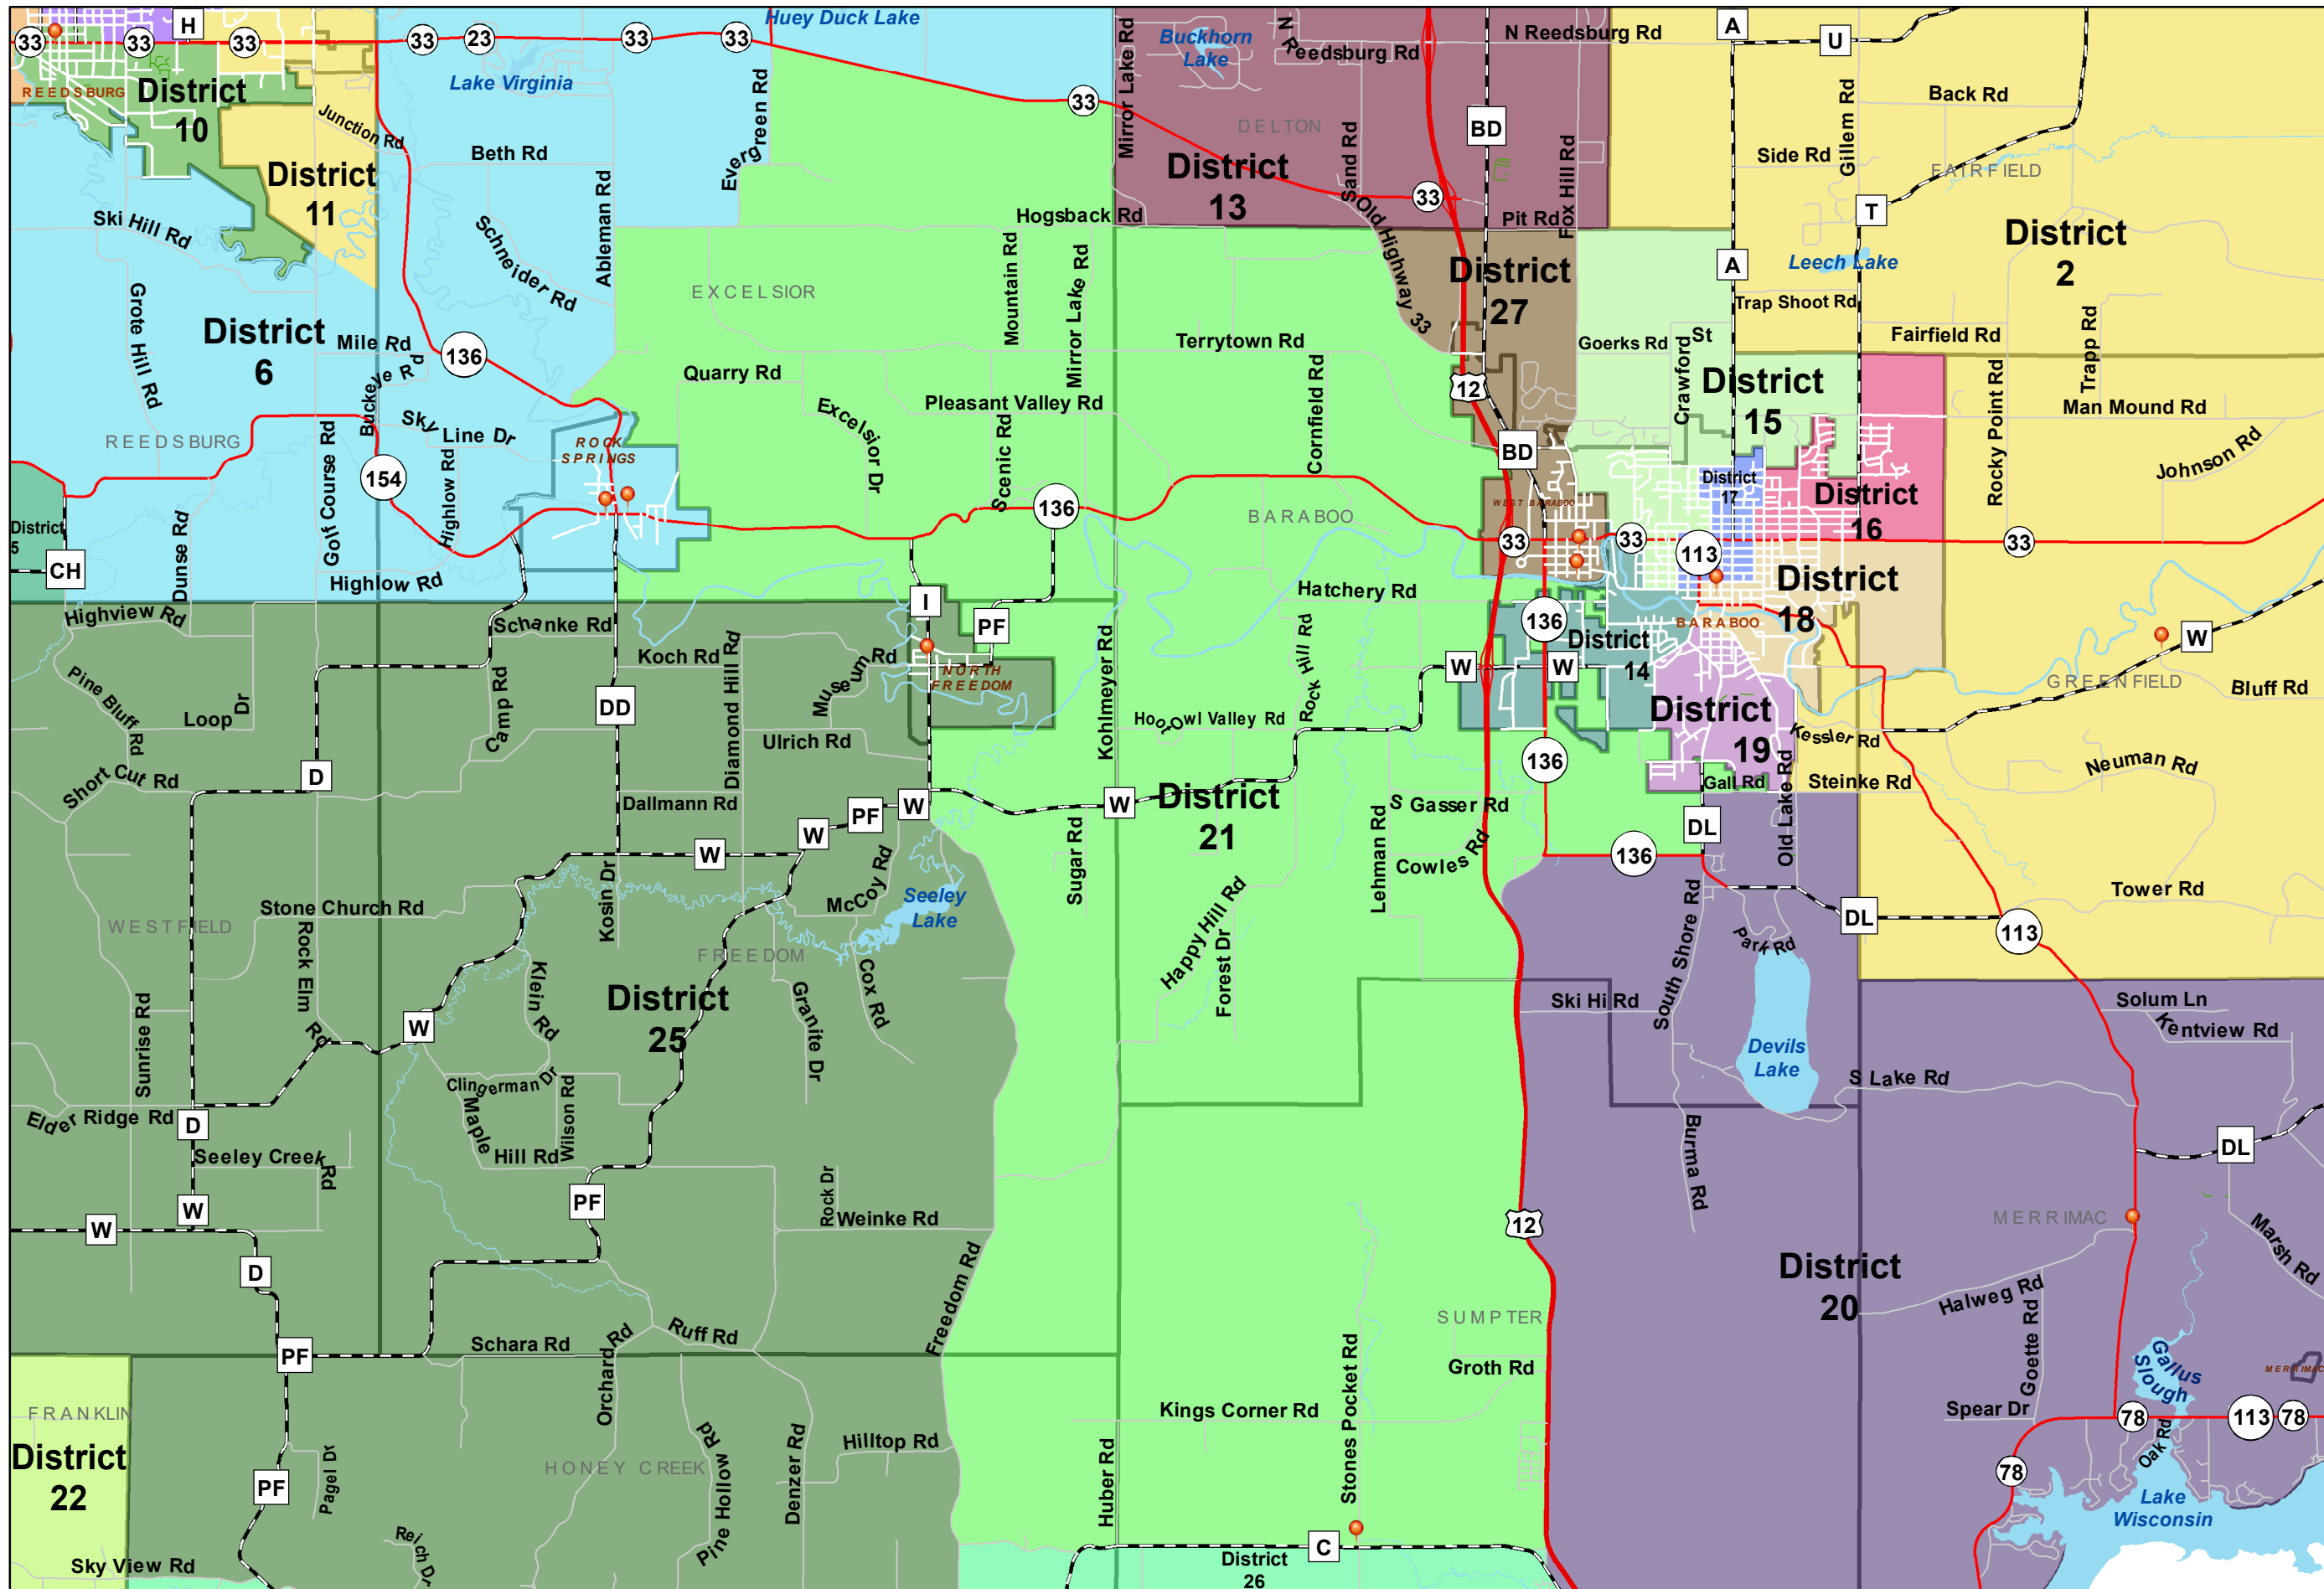

2020 SUPERVISORY DISTRICTS

DISTRICT 21

Legend

- Polling Places

Sauk Supervisors

DISTRICT

- District 2
- District 5
- District 6
- District 7
- District 9
- District 10
- District 11
- District 13
- District 14
- District 15
- District 16
- District 17
- District 18
- District 19
- District 20
- District 21
- District 22
- District 25
- District 26
- District 27

Municipal Boundaries

- ▭ Municipal Boundaries

ESTD 1844

FOR INFORMATIONAL PURPOSES ONLY
Sauk County does not attest to the accuracy of the data contained herein and makes no warranty with respect to its correctness or validity. Data contained in this map is limited by the method and accuracy of its collection.

0 0.35 0.7 1.05 1.4
Miles