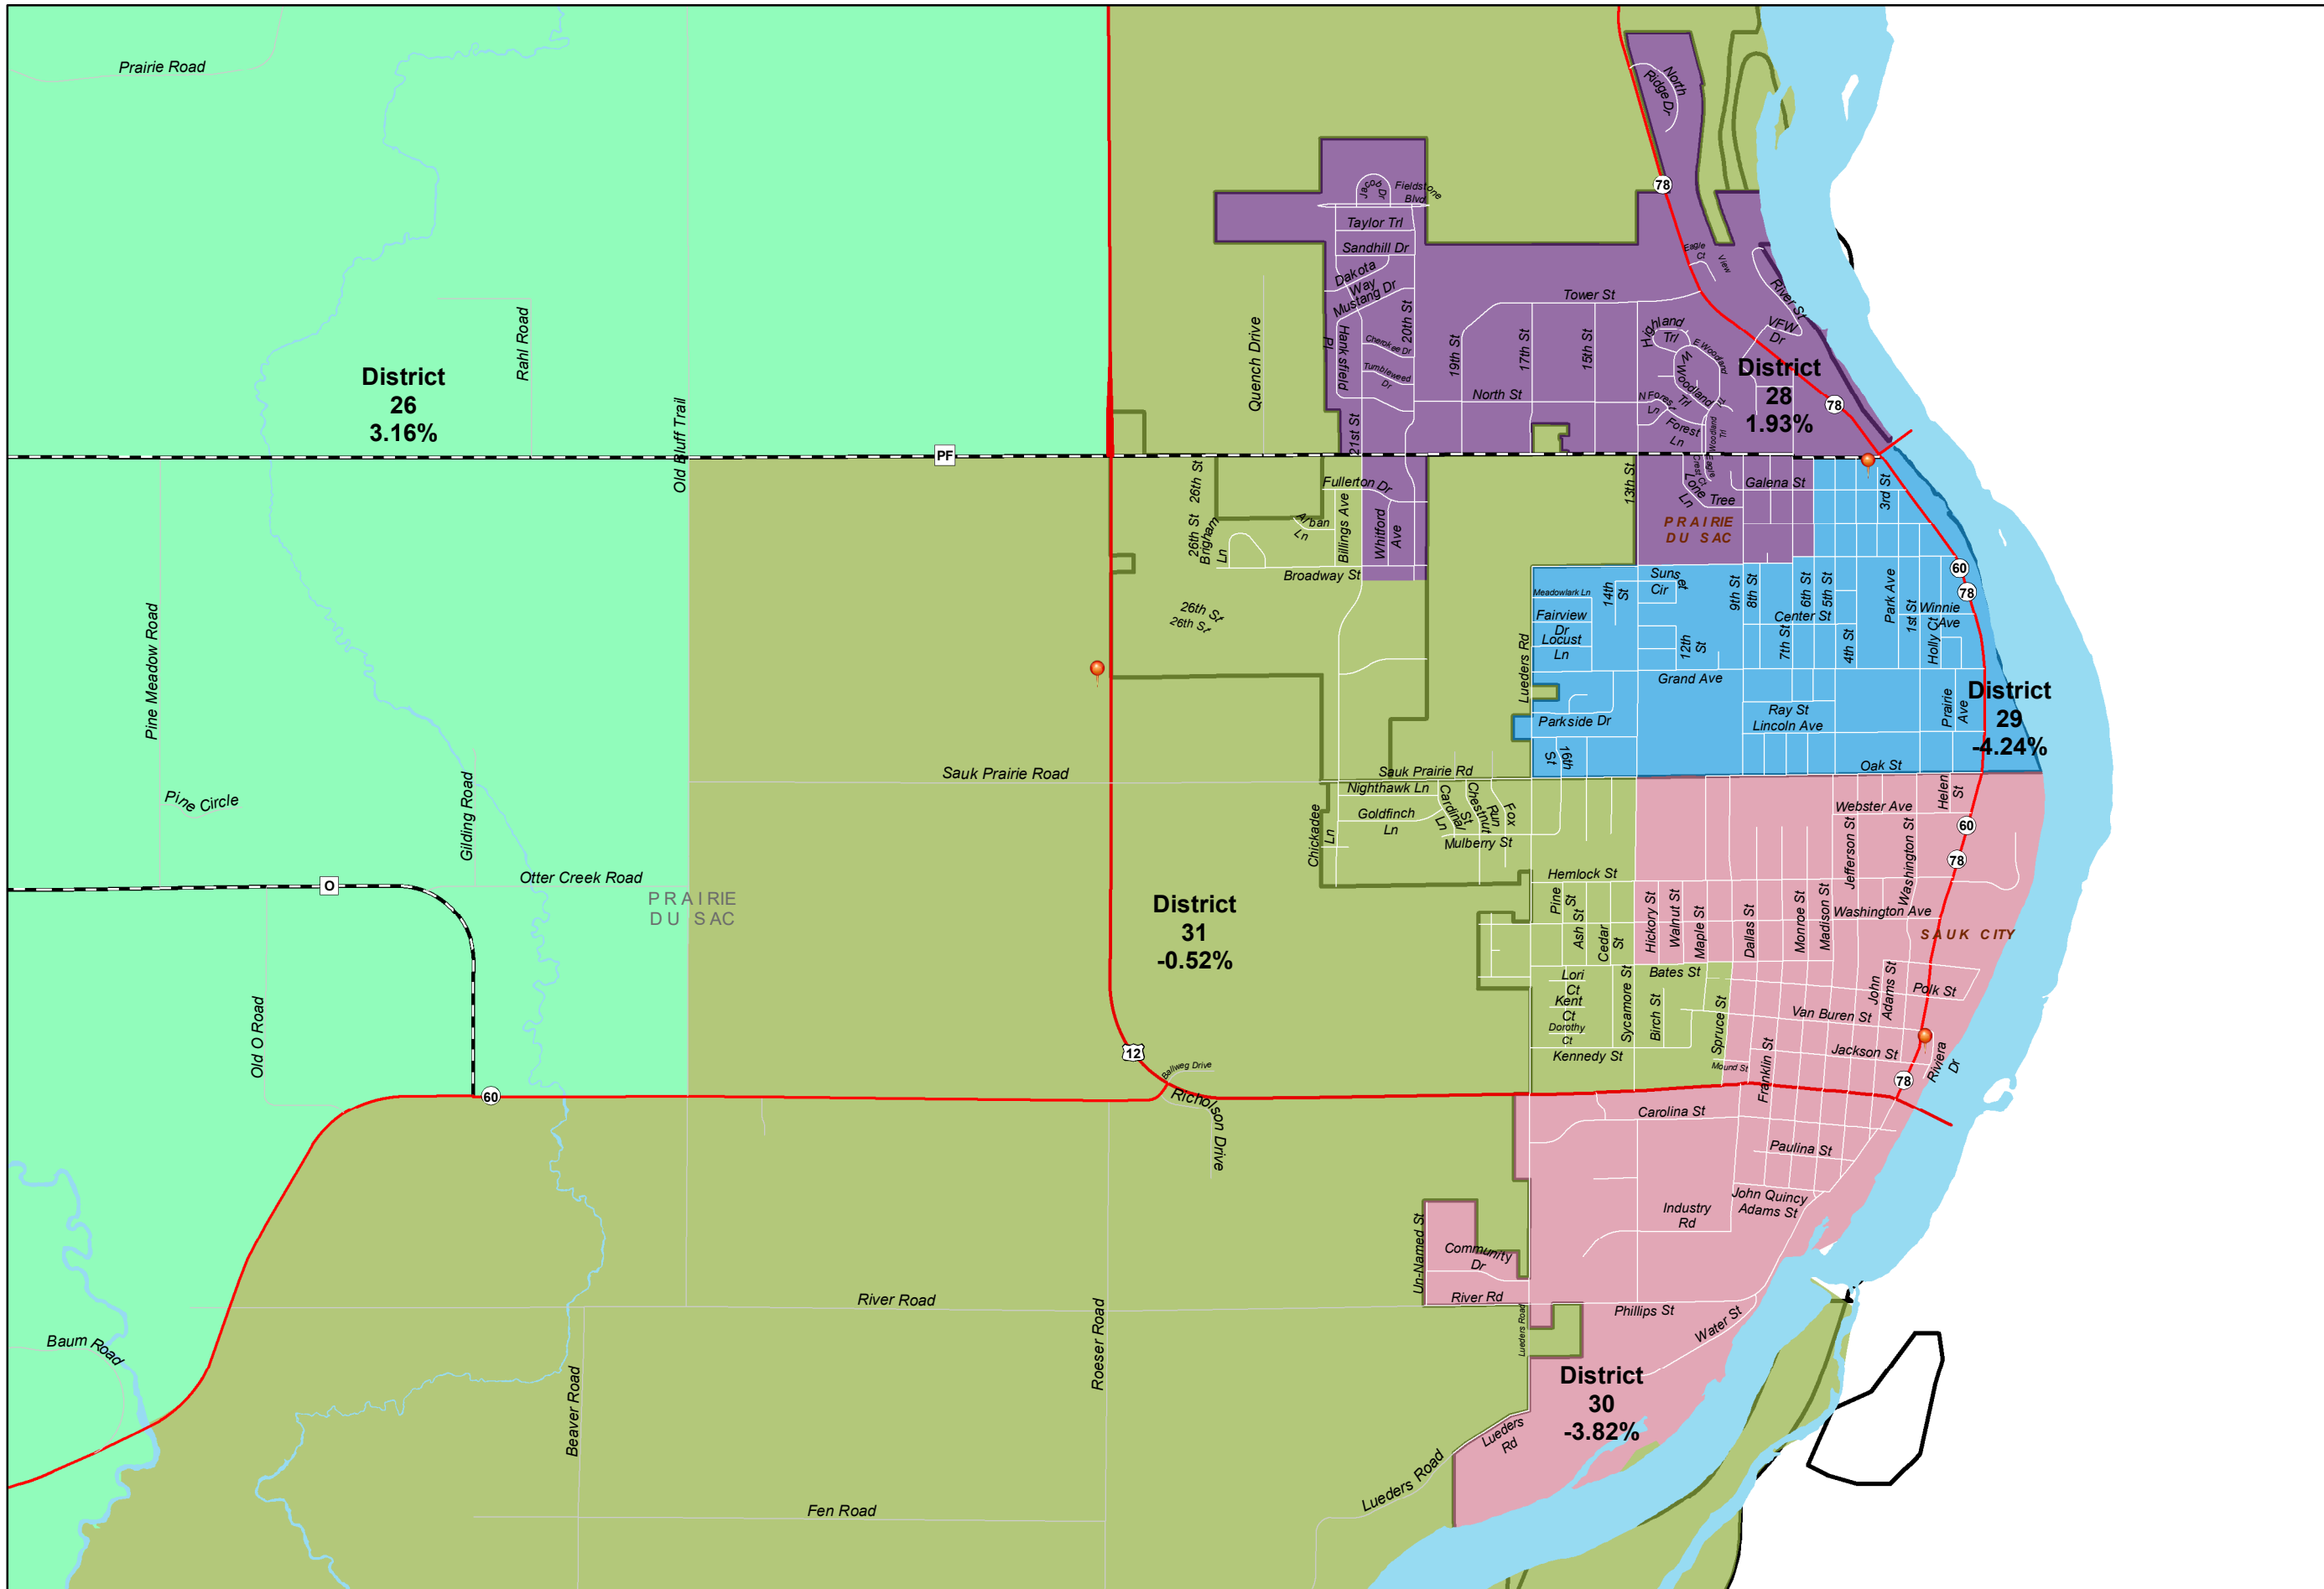

# 2020 SAUK PRAIRIE AREA SUPERVISORY DISTRICTS

**Legend**

- Polling Places

**Sauk Supervisors**

**DISTRICT**

- District 26
- District 28
- District 29
- District 30
- District 31

**Municipal Boundaries**

- Municipal Boundaries

**SAUK COUNTY WISCONSIN**

FOR INFORMATIONAL PURPOSES ONLY  
 Sauk County does not attest to the accuracy of the data contained herein and makes no warranty with respect to its correctness or validity. Data contained in this map is limited by the method and accuracy of its collection.

0 0.1 0.2 0.3 0.4  
 Miles